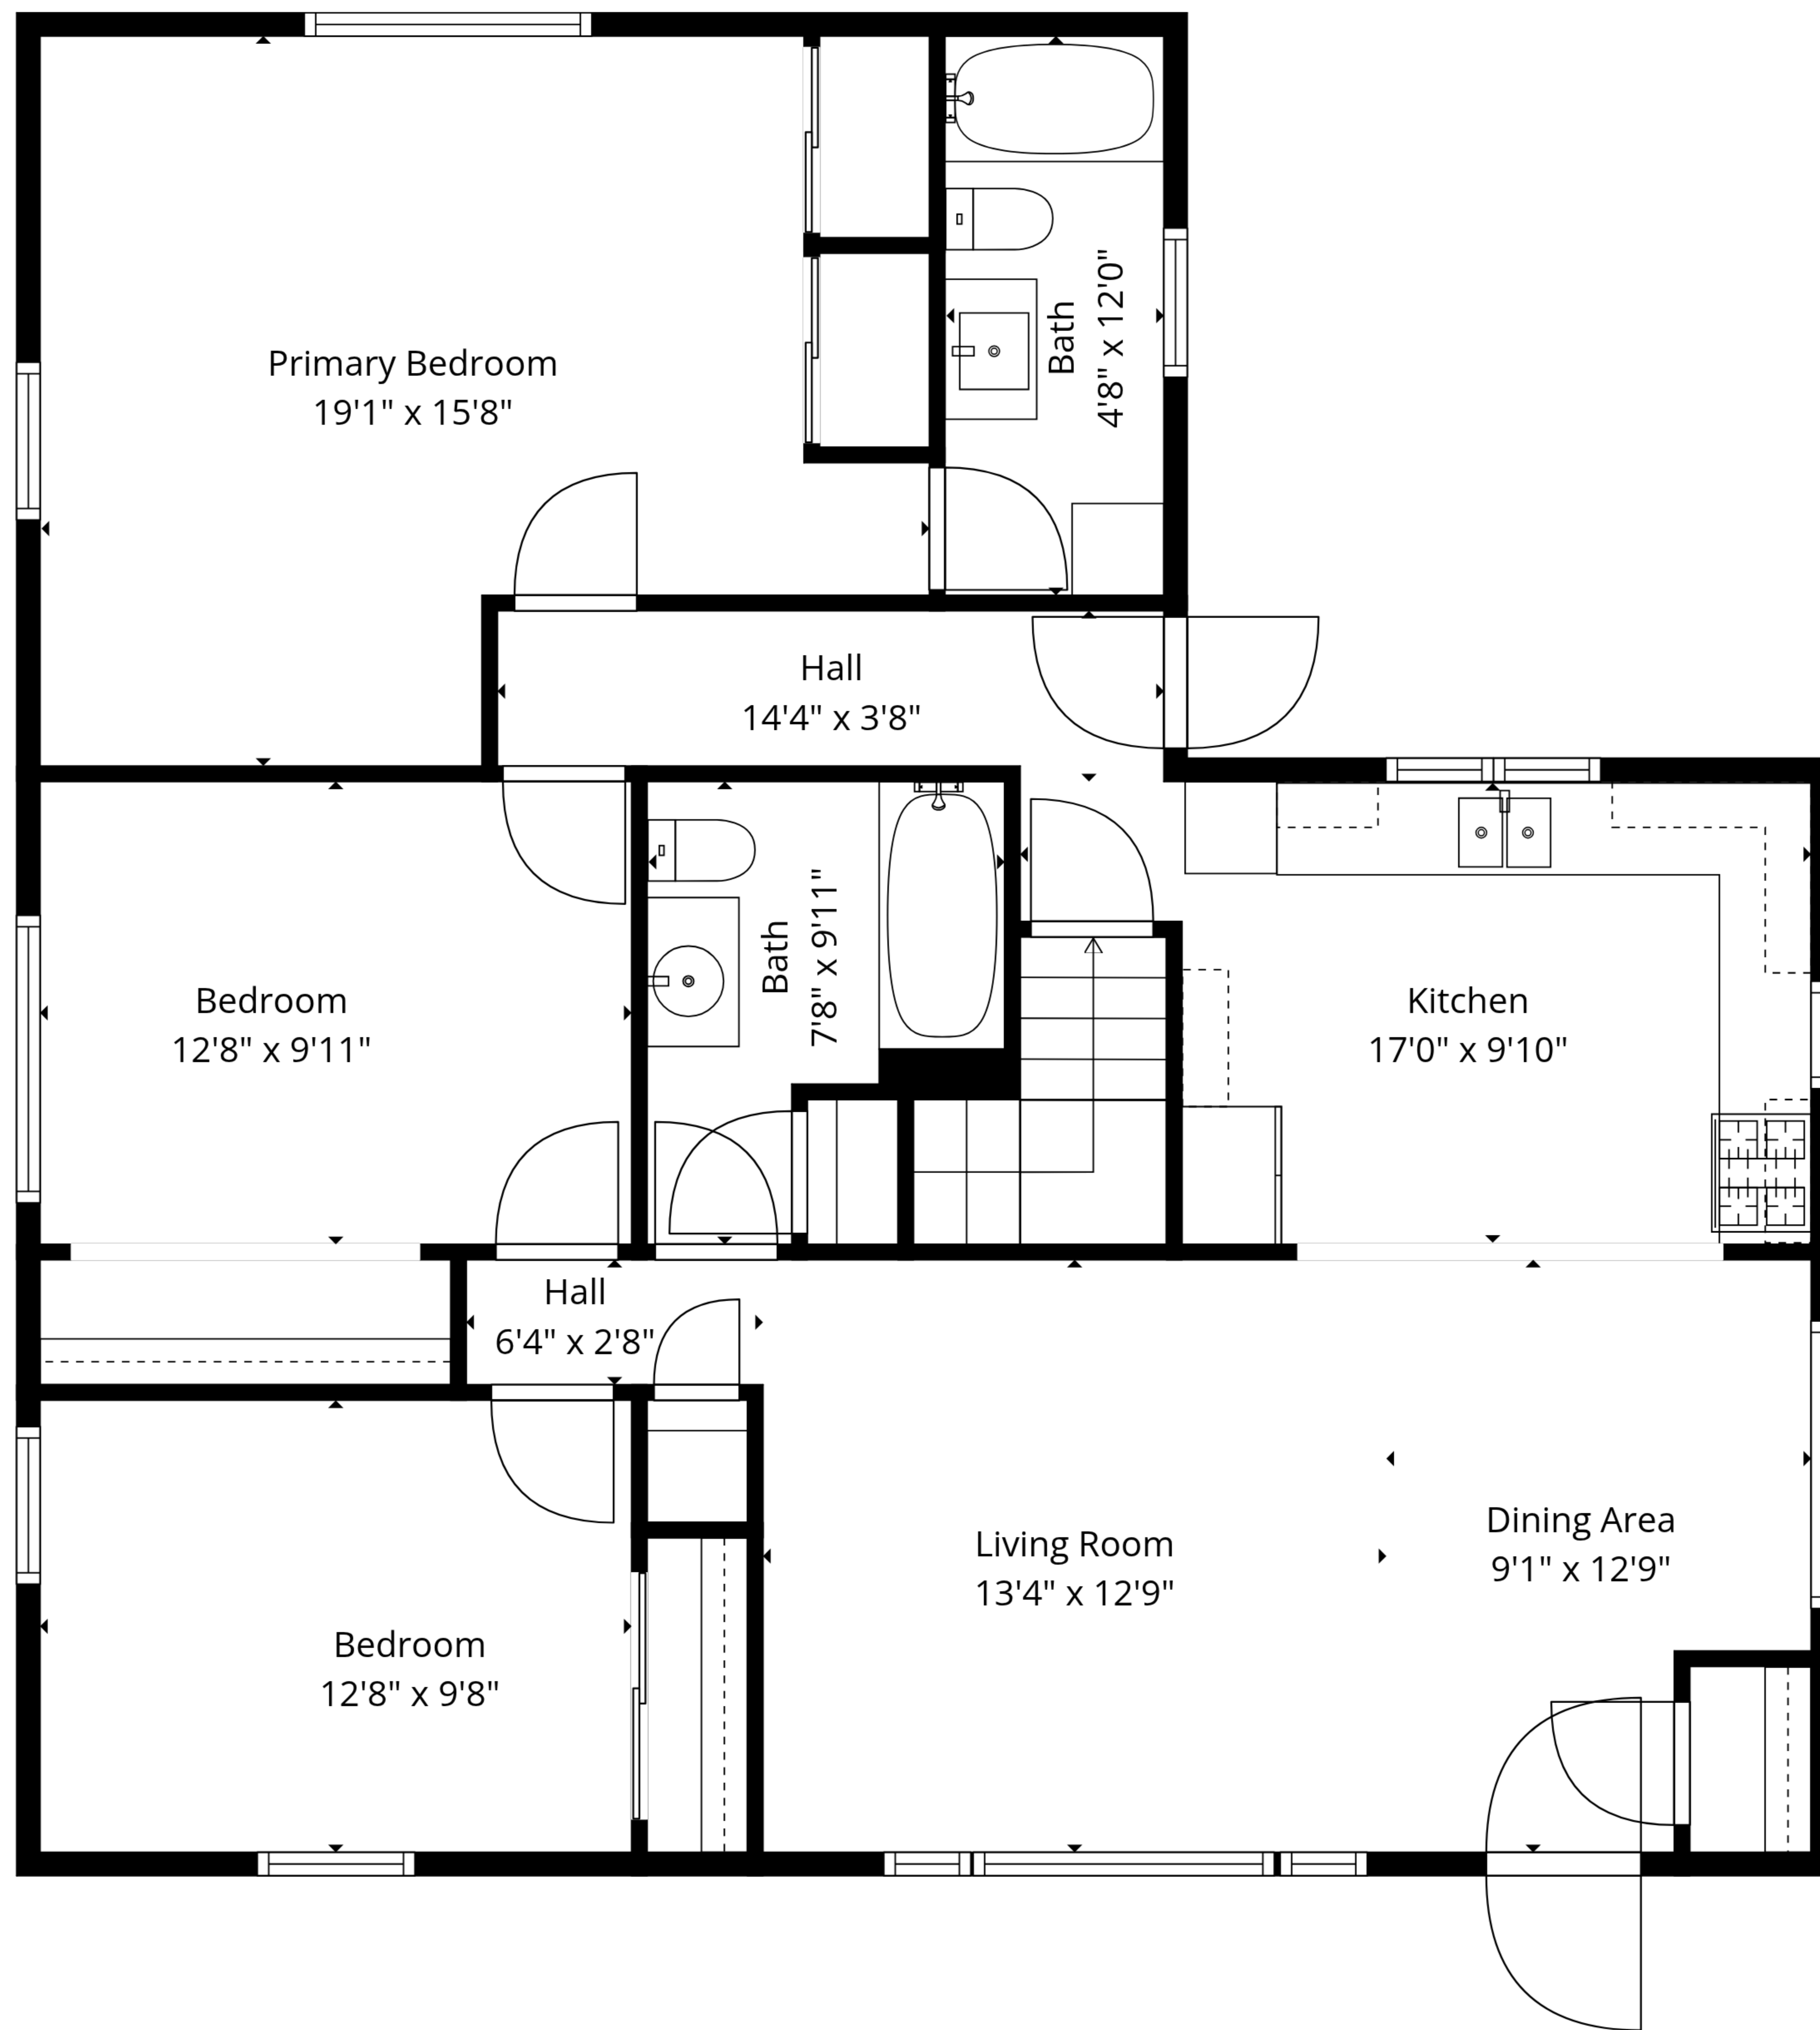

TOTAL: 1835 sq. ft

Basement: 577 sq. ft, 1st floor: 1258 sq. ft

EXCLUDED AREAS: UNDEFINED: 23 sq. ft, LAUNDRY: 145 sq. ft, UTILITY: 127 sq. ft,

WALLS: 140 sq. ft

TOTAL: 1835 sq. ft

Basement: 577 sq. ft, 1st floor: 1258 sq. ft

EXCLUDED AREAS: UNDEFINED: 23 sq. ft, LAUNDRY: 145 sq. ft, UTILITY: 127 sq. ft,

WALLS: 140 sq. ft

Basement

1st Floor

TOTAL: 1835 sq. ft

Basement: 577 sq. ft, 1st floor: 1258 sq. ft

EXCLUDED AREAS: UNDEFINED: 23 sq. ft, LAUNDRY: 145 sq. ft, UTILITY: 127 sq. ft,
WALLS: 140 sq. ft