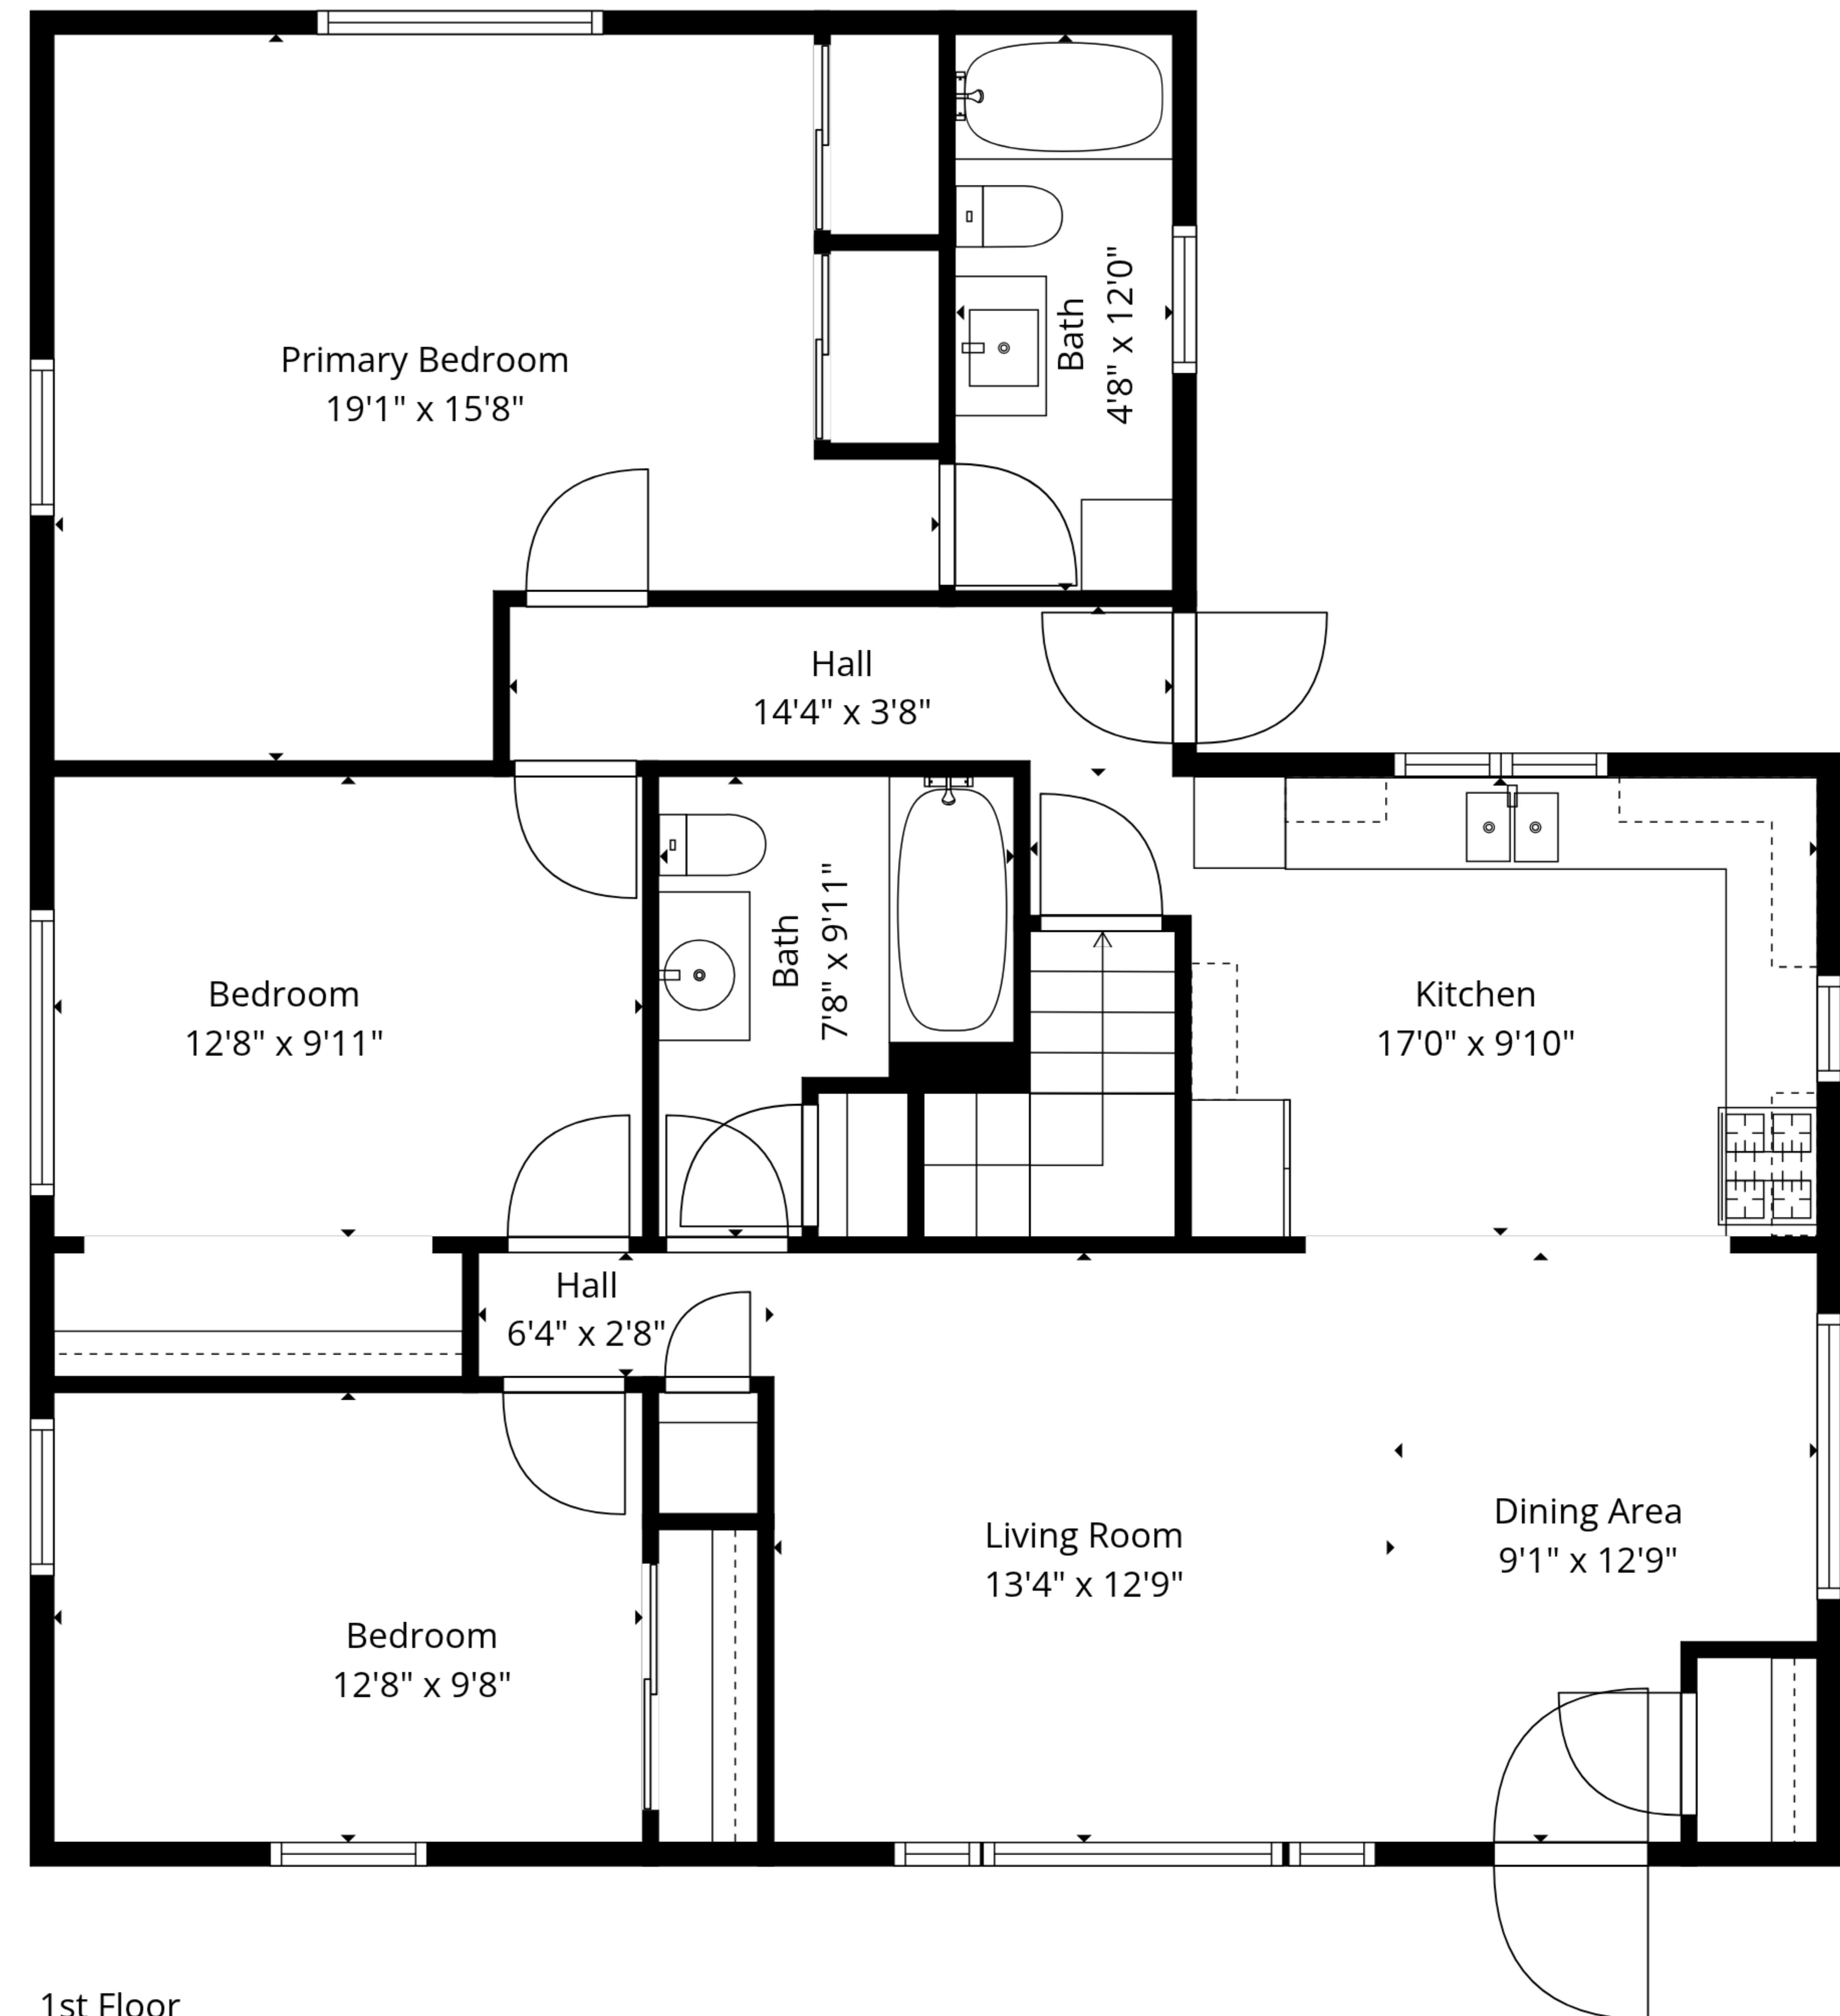

TOTAL: 1835 sq. ft

Basement: 577 sq. ft, 1st floor: 1258 sq. ft

EXCLUDED AREAS: UNDEFINED: 23 sq. ft, LAUNDRY: 145 sq. ft, UTILITY: 127 sq. ft,

WALLS: 140 sq. ft

TOTAL: 1835 sq. ft

Basement: 577 sq. ft, 1st floor: 1258 sq. ft

EXCLUDED AREAS: UNDEFINED: 23 sq. ft, LAUNDRY: 145 sq. ft, UTILITY: 127 sq. ft,

WALLS: 140 sq. ft

Basement

1st Floor

TOTAL: 1835 sq. ft

Basement: 577 sq. ft, 1st floor: 1258 sq. ft

EXCLUDED AREAS: UNDEFINED: 23 sq. ft, LAUNDRY: 145 sq. ft, UTILITY: 127 sq. ft,
WALLS: 140 sq. ft