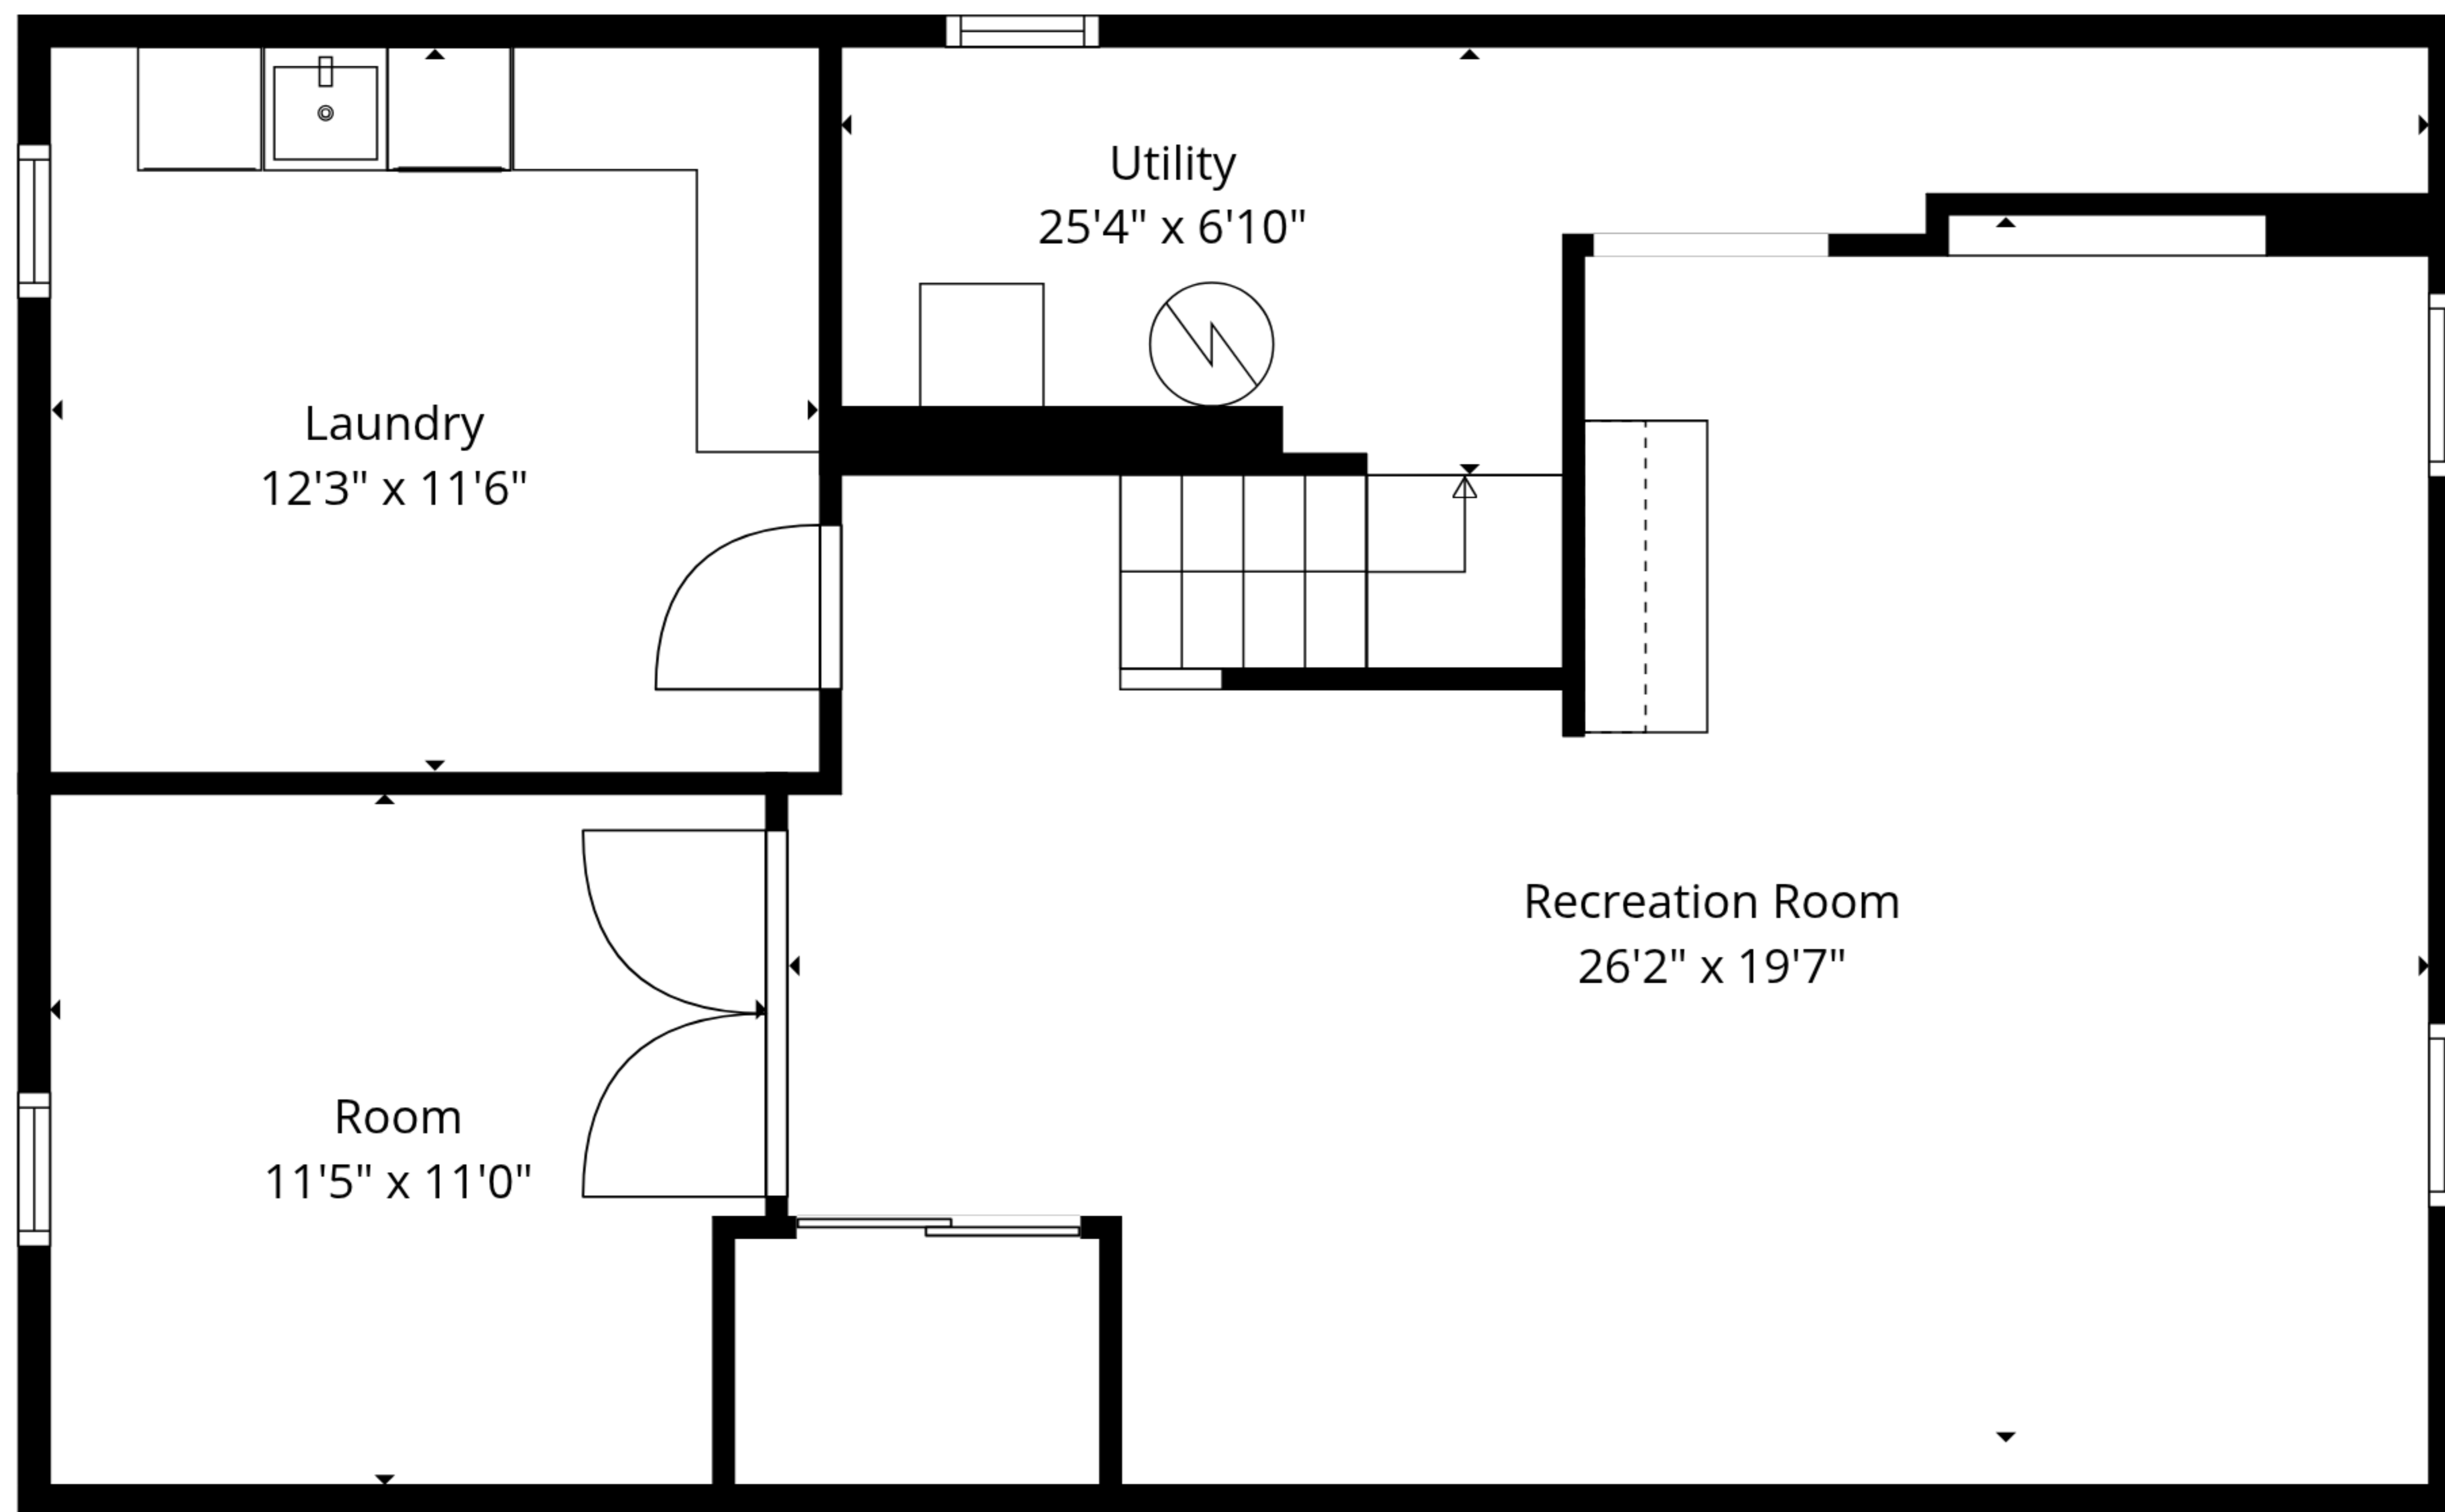

TOTAL: 1835 sq. ft

Basement: 577 sq. ft, 1st floor: 1258 sq. ft

EXCLUDED AREAS: UNDEFINED: 23 sq. ft, LAUNDRY: 145 sq. ft, UTILITY: 127 sq. ft,

WALLS: 140 sq. ft

TOTAL: 1835 sq. ft

Basement: 577 sq. ft, 1st floor: 1258 sq. ft

EXCLUDED AREAS: UNDEFINED: 23 sq. ft, LAUNDRY: 145 sq. ft, UTILITY: 127 sq. ft,

WALLS: 140 sq. ft

Basement

1st Floor

TOTAL: 1835 sq. ft

Basement: 577 sq. ft, 1st floor: 1258 sq. ft

EXCLUDED AREAS: UNDEFINED: 23 sq. ft, LAUNDRY: 145 sq. ft, UTILITY: 127 sq. ft,
WALLS: 140 sq. ft