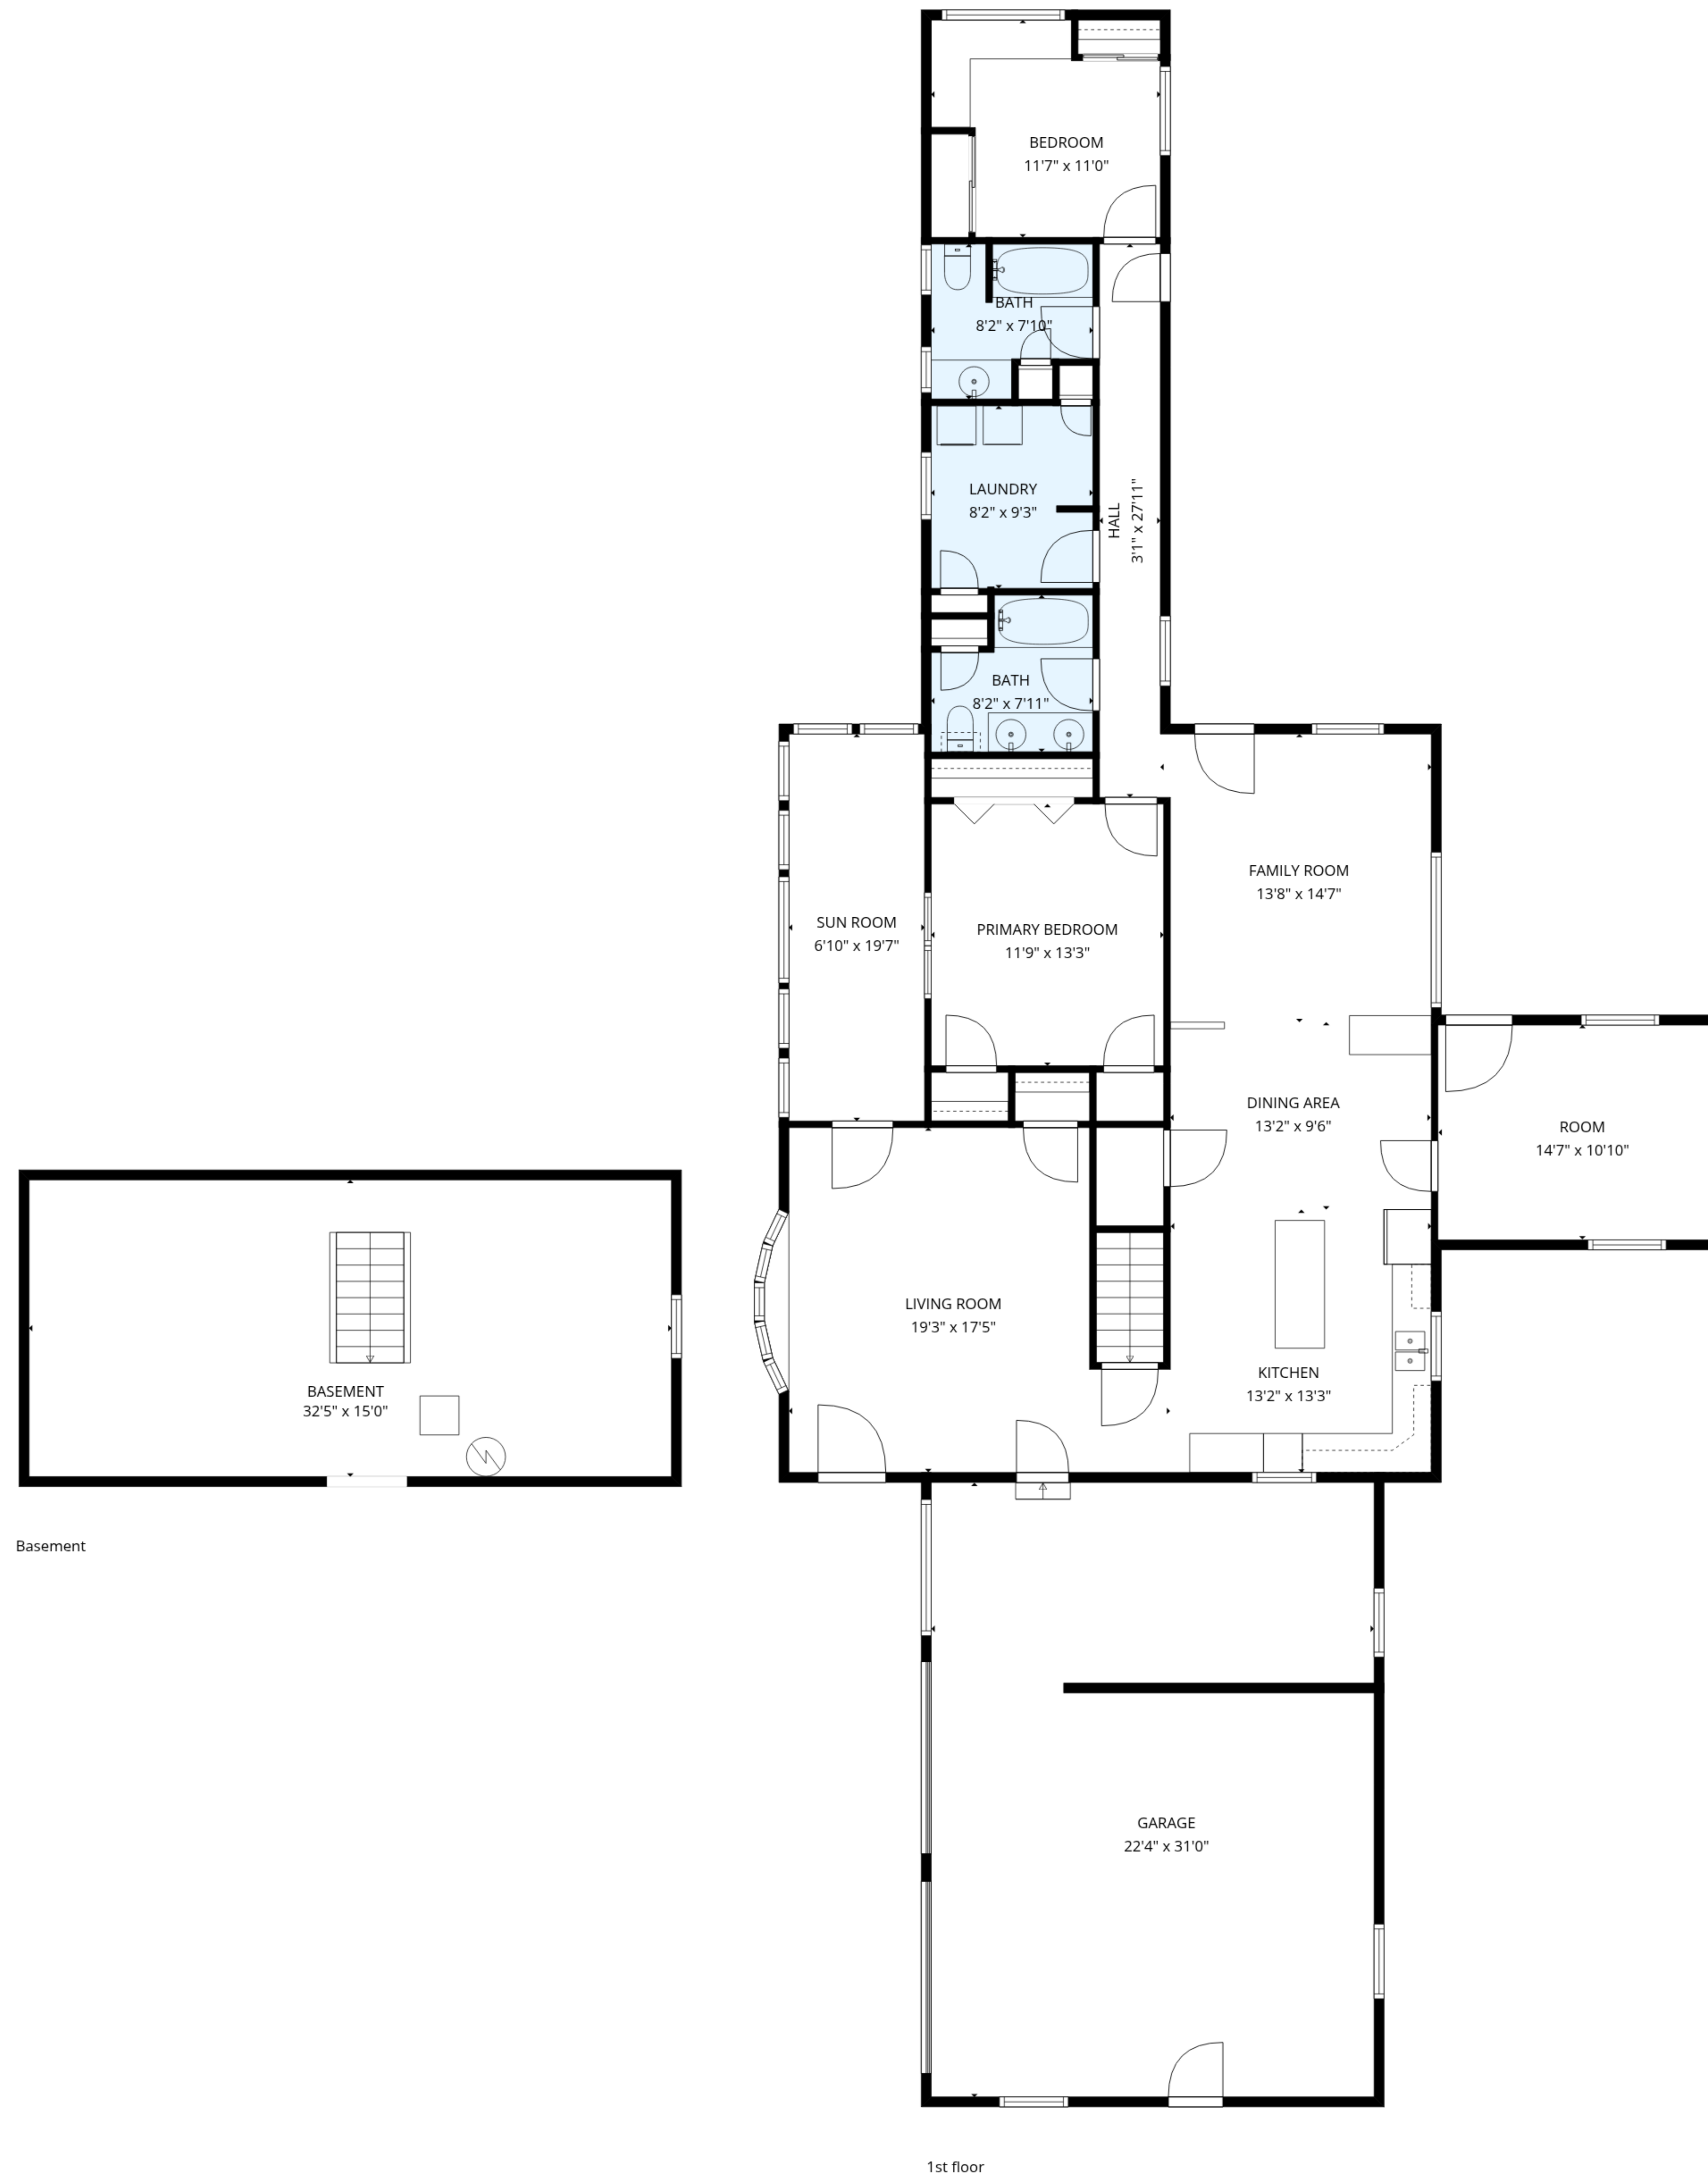

BASEMENT  
32'5" x 15'0"

**TOTAL: 1797 sq. ft**  
Basement: 0 sq. ft, 1st floor: 1797 sq. ft  
EXCLUDED AREAS: BASEMENT: 486 sq. ft, GARAGE: 686 sq. ft, WALLS: 222 sq. ft

MEASUREMENTS ARE DEEMED RELIABLE BUT ARE NOT GUARANTEED.

**TOTAL: 1797 sq. ft**

Basement: 0 sq. ft, 1st floor: 1797 sq. ft

EXCLUDED AREAS: BASEMENT: 486 sq. ft, GARAGE: 686 sq. ft, WALLS: 222 sq. ft

MEASUREMENTS ARE DEEMED RELIABLE BUT ARE NOT GUARANTEED.

Basement

1st floor

**TOTAL: 1797 sq. ft**  
 Basement: 0 sq. ft, 1st floor: 1797 sq. ft  
 EXCLUDED AREAS: BASEMENT: 486 sq. ft, GARAGE: 686 sq. ft, WALLS: 222 sq. ft

MEASUREMENTS ARE DEEMED RELIABLE BUT ARE NOT GUARANTEED.