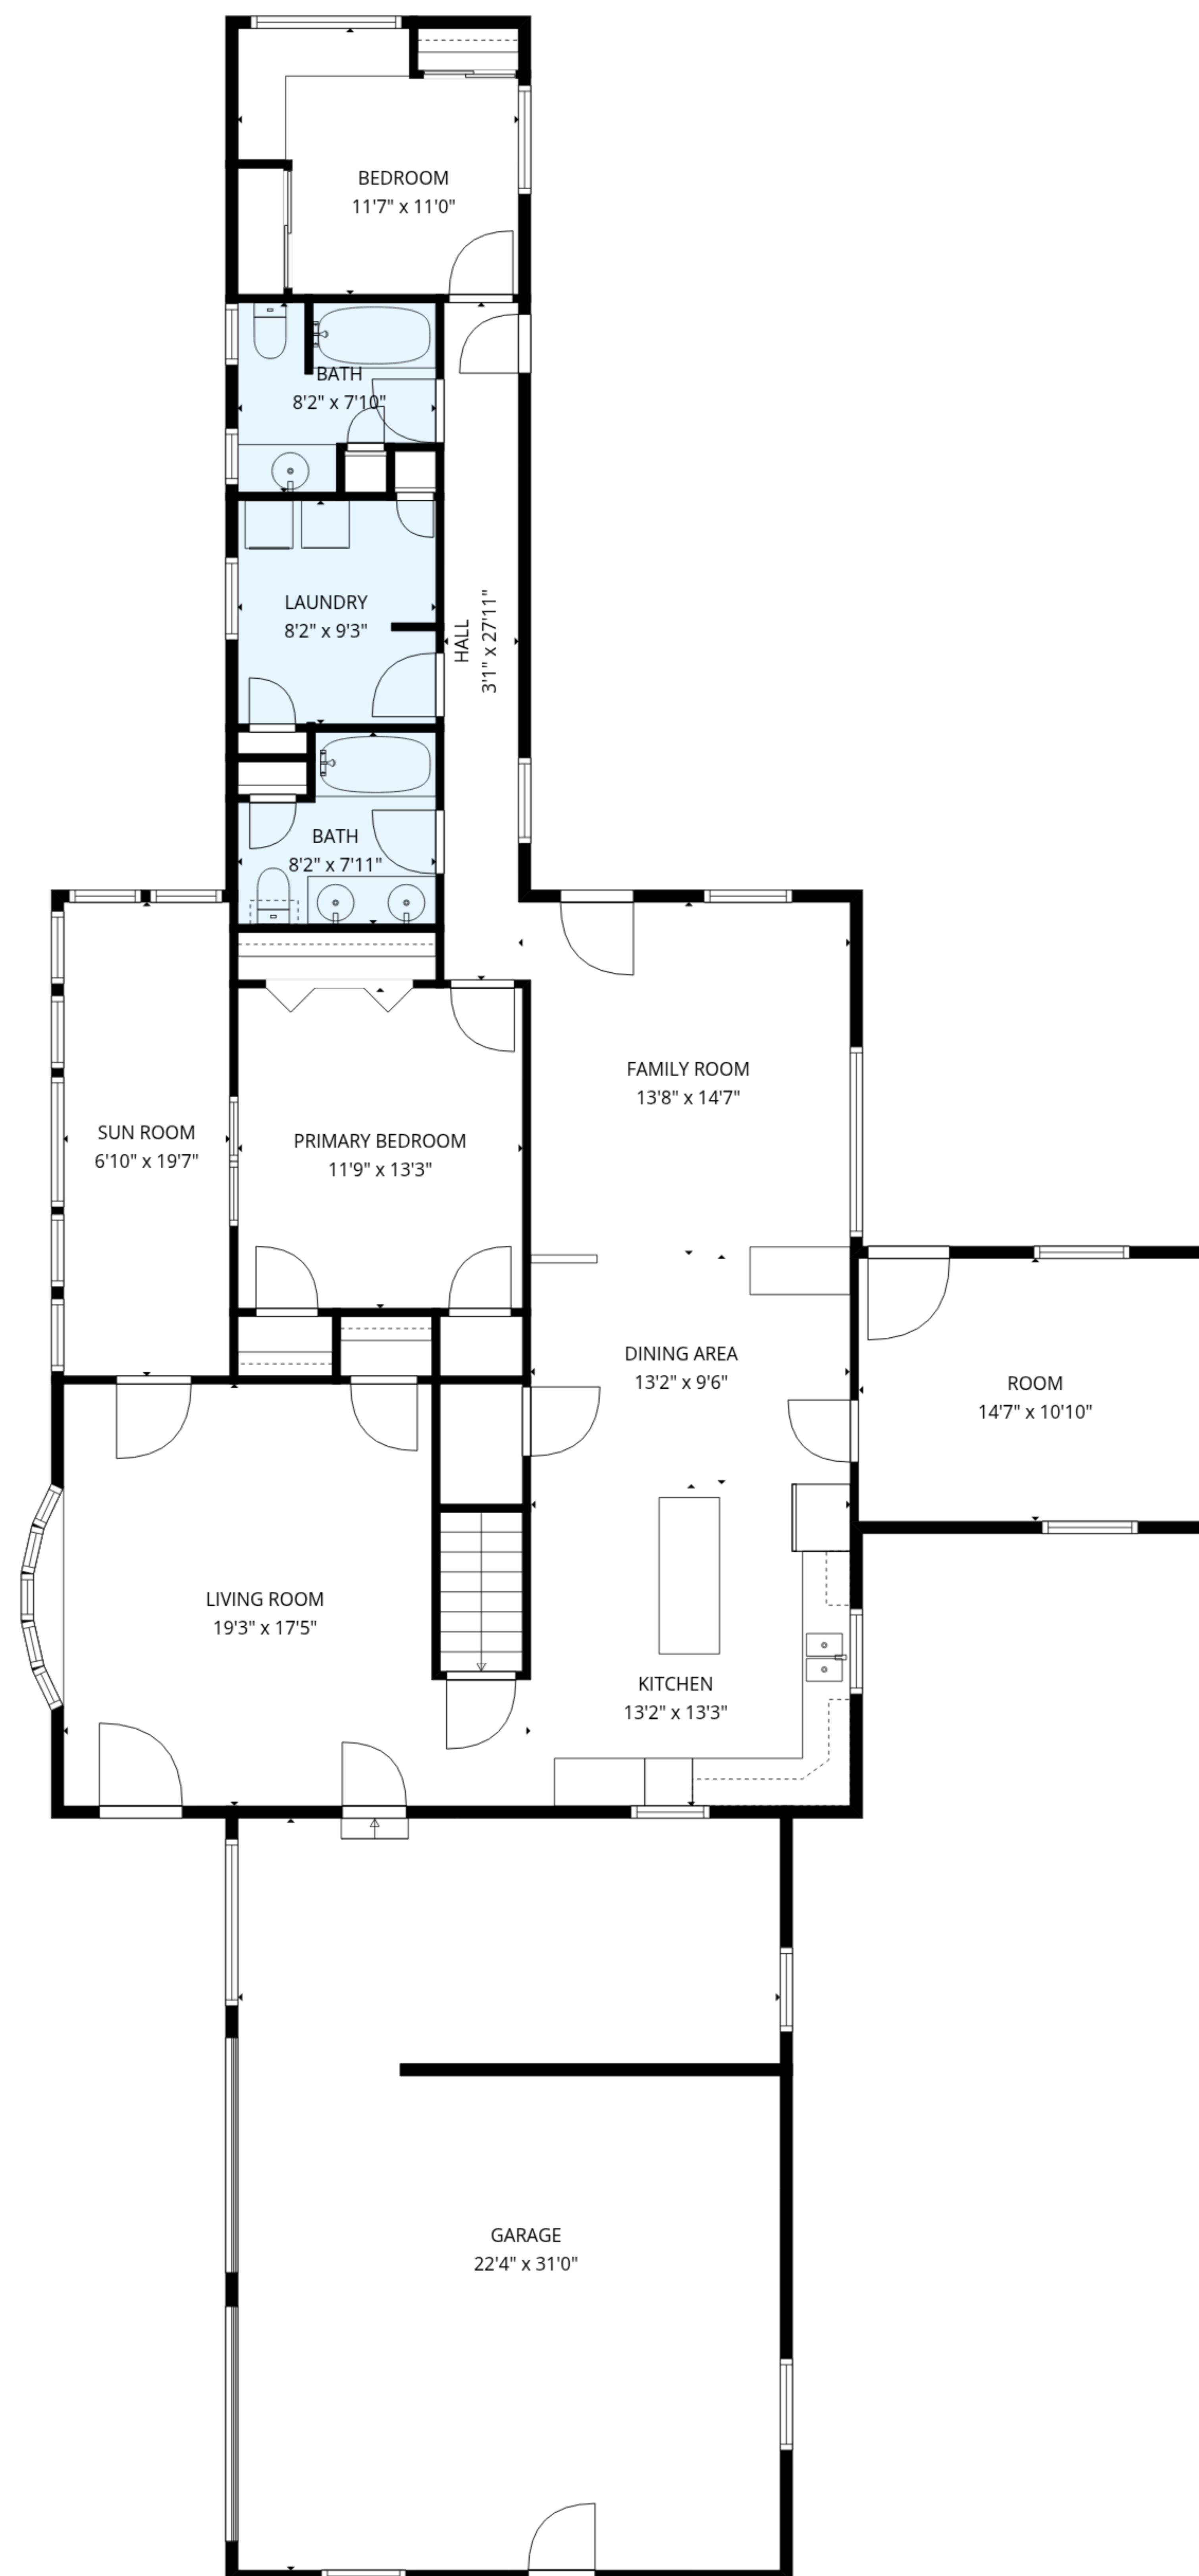

BASEMENT  
32'5" x 15'0"

**TOTAL: 1797 sq. ft**  
Basement: 0 sq. ft, 1st floor: 1797 sq. ft  
EXCLUDED AREAS: BASEMENT: 486 sq. ft, GARAGE: 686 sq. ft, WALLS: 222 sq. ft

MEASUREMENTS ARE DEEMED RELIABLE BUT ARE NOT GUARANTEED.

**TOTAL: 1797 sq. ft**

Basement: 0 sq. ft, 1st floor: 1797 sq. ft

EXCLUDED AREAS: BASEMENT: 486 sq. ft, GARAGE: 686 sq. ft, WALLS: 222 sq. ft

MEASUREMENTS ARE DEEMED RELIABLE BUT ARE NOT GUARANTEED.

Basement

1st floor

**TOTAL: 1797 sq. ft**  
 Basement: 0 sq. ft, 1st floor: 1797 sq. ft  
 EXCLUDED AREAS: BASEMENT: 486 sq. ft, GARAGE: 686 sq. ft, WALLS: 222 sq. ft

MEASUREMENTS ARE DEEMED RELIABLE BUT ARE NOT GUARANTEED.