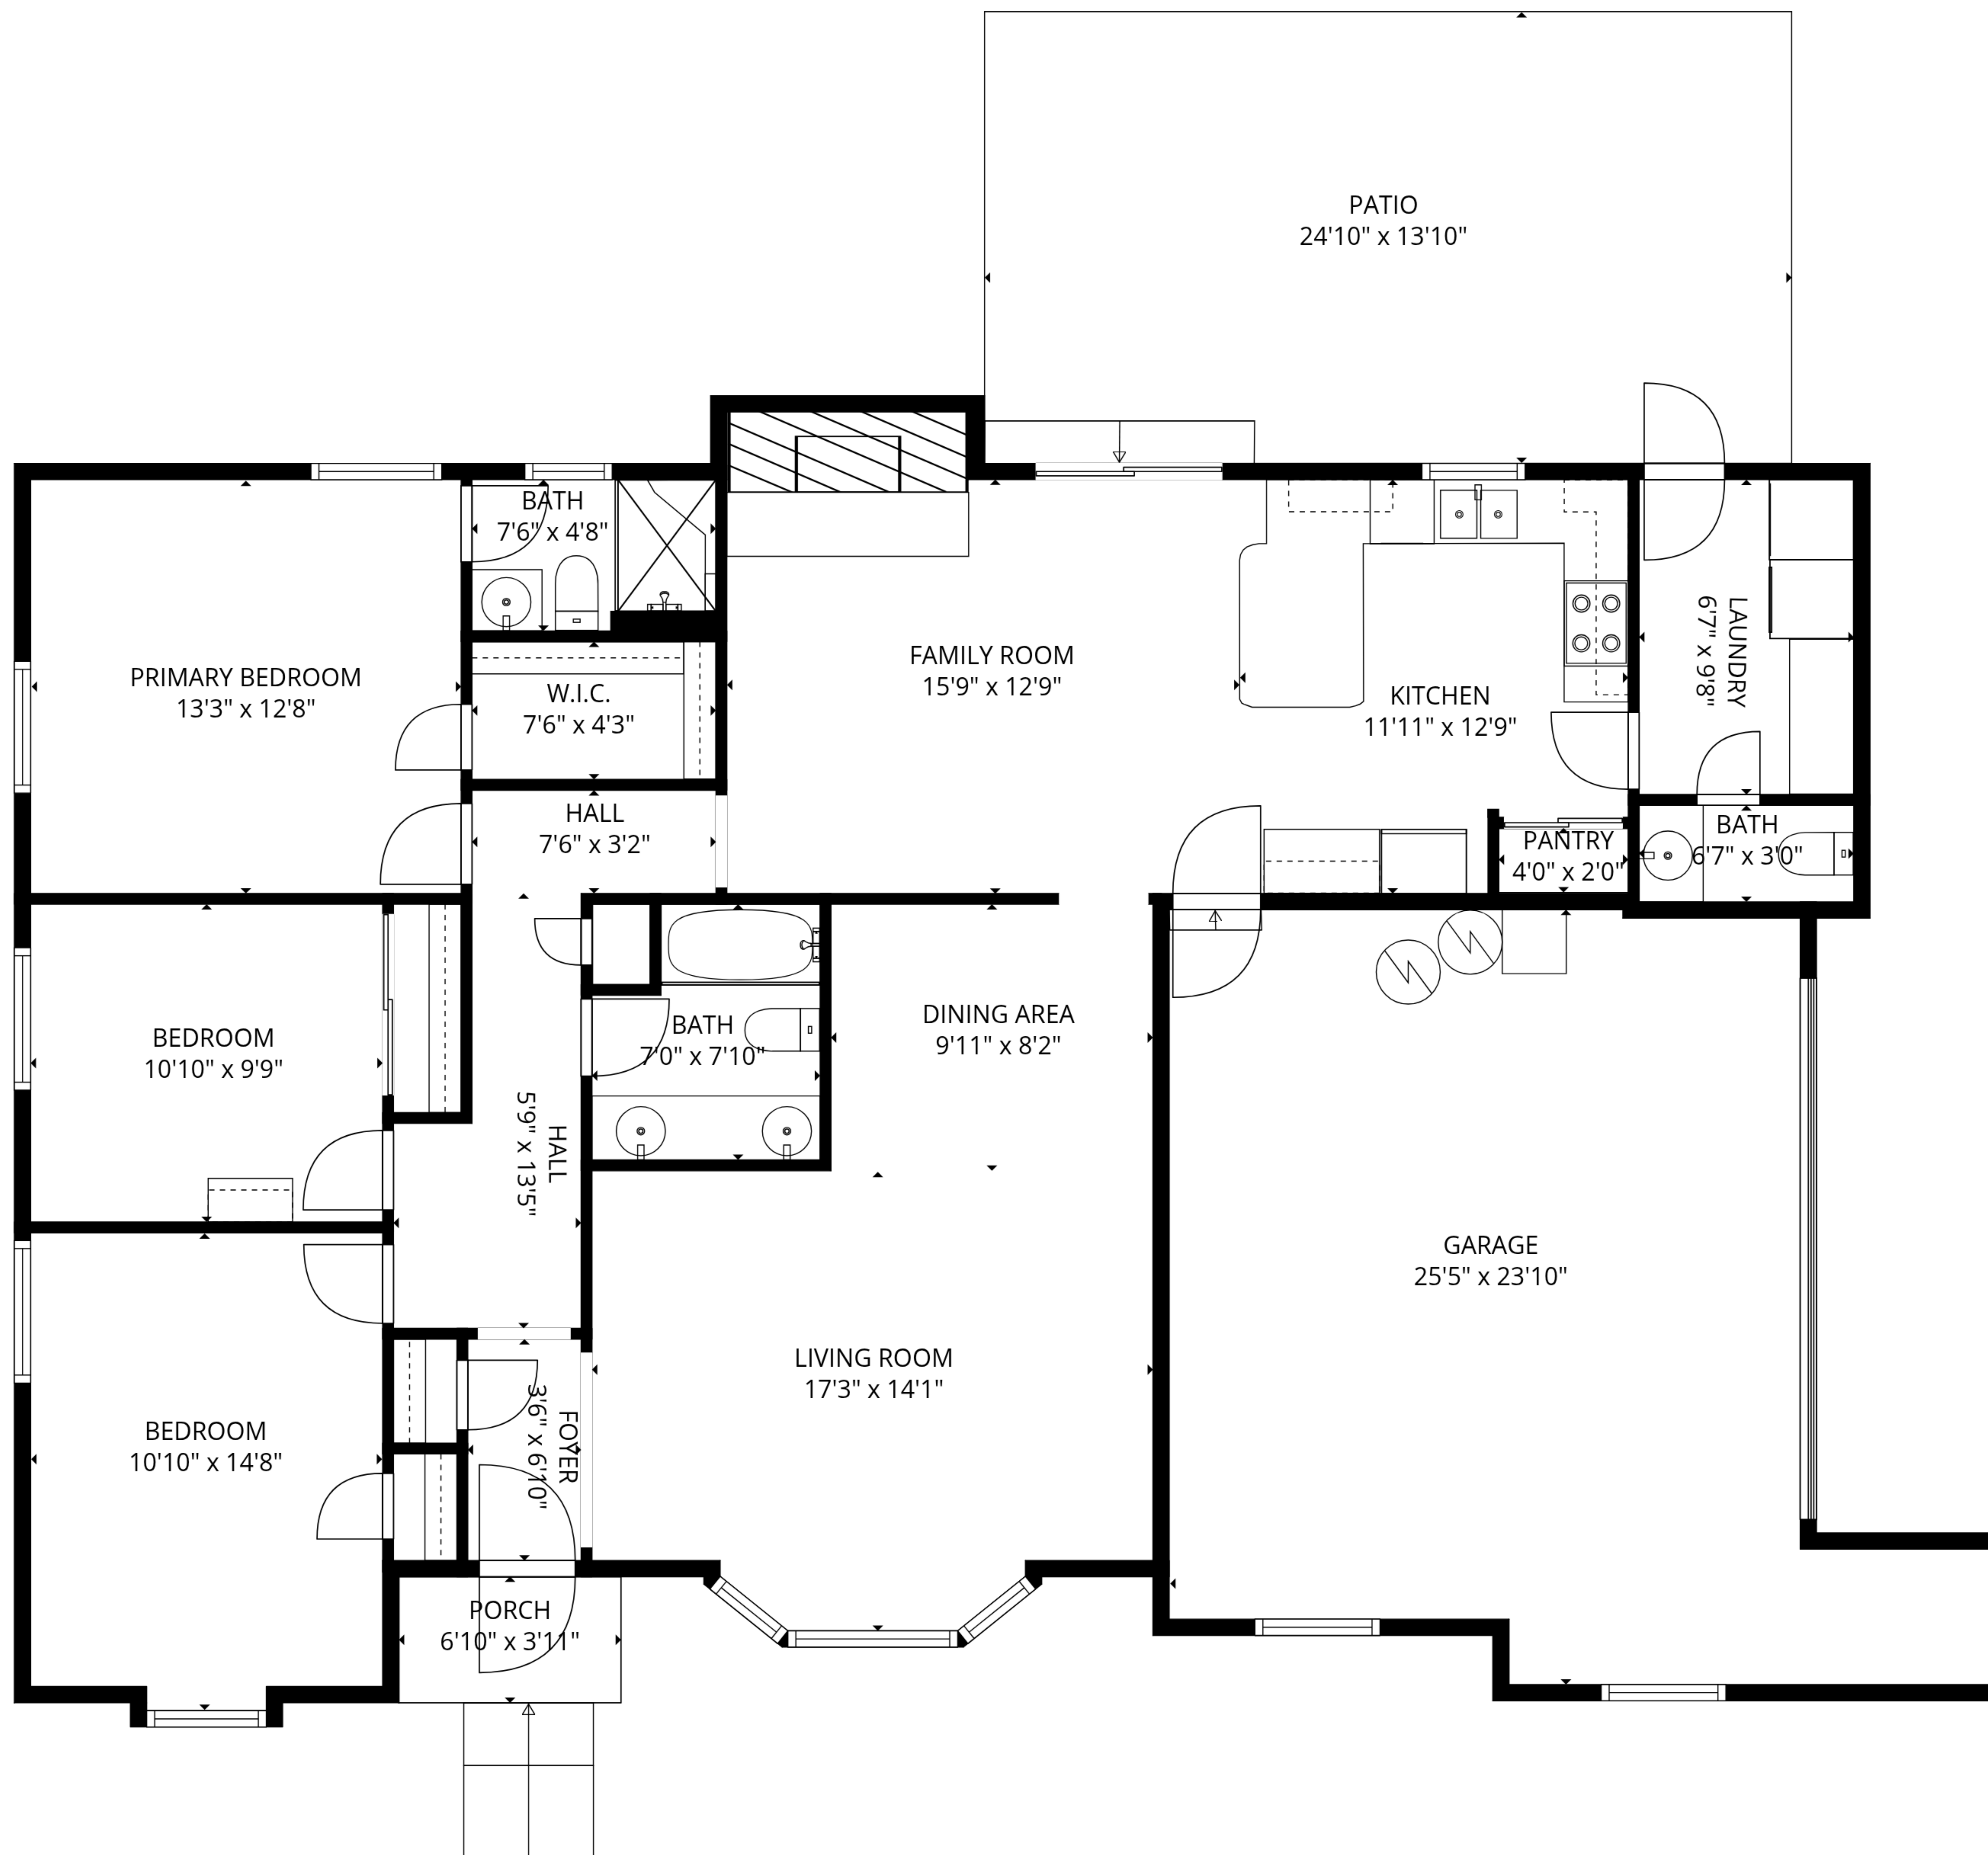

TOTAL: 1499 sq. ft
 1st floor: 1499 sq. ft
 EXCLUDED AREAS: GARAGE: 465 sq. ft, PORCH: 27 sq. ft, PATIO: 345 sq. ft,
 BAY WINDOW: 3 sq. ft, WALLS: 126 sq. ft

TOTAL: 1499 sq. ft
 1st floor: 1499 sq. ft
 EXCLUDED AREAS: GARAGE: 465 sq. ft, PORCH: 27 sq. ft, PATIO: 345 sq. ft,
 BAY WINDOW: 3 sq. ft, WALLS: 126 sq. ft