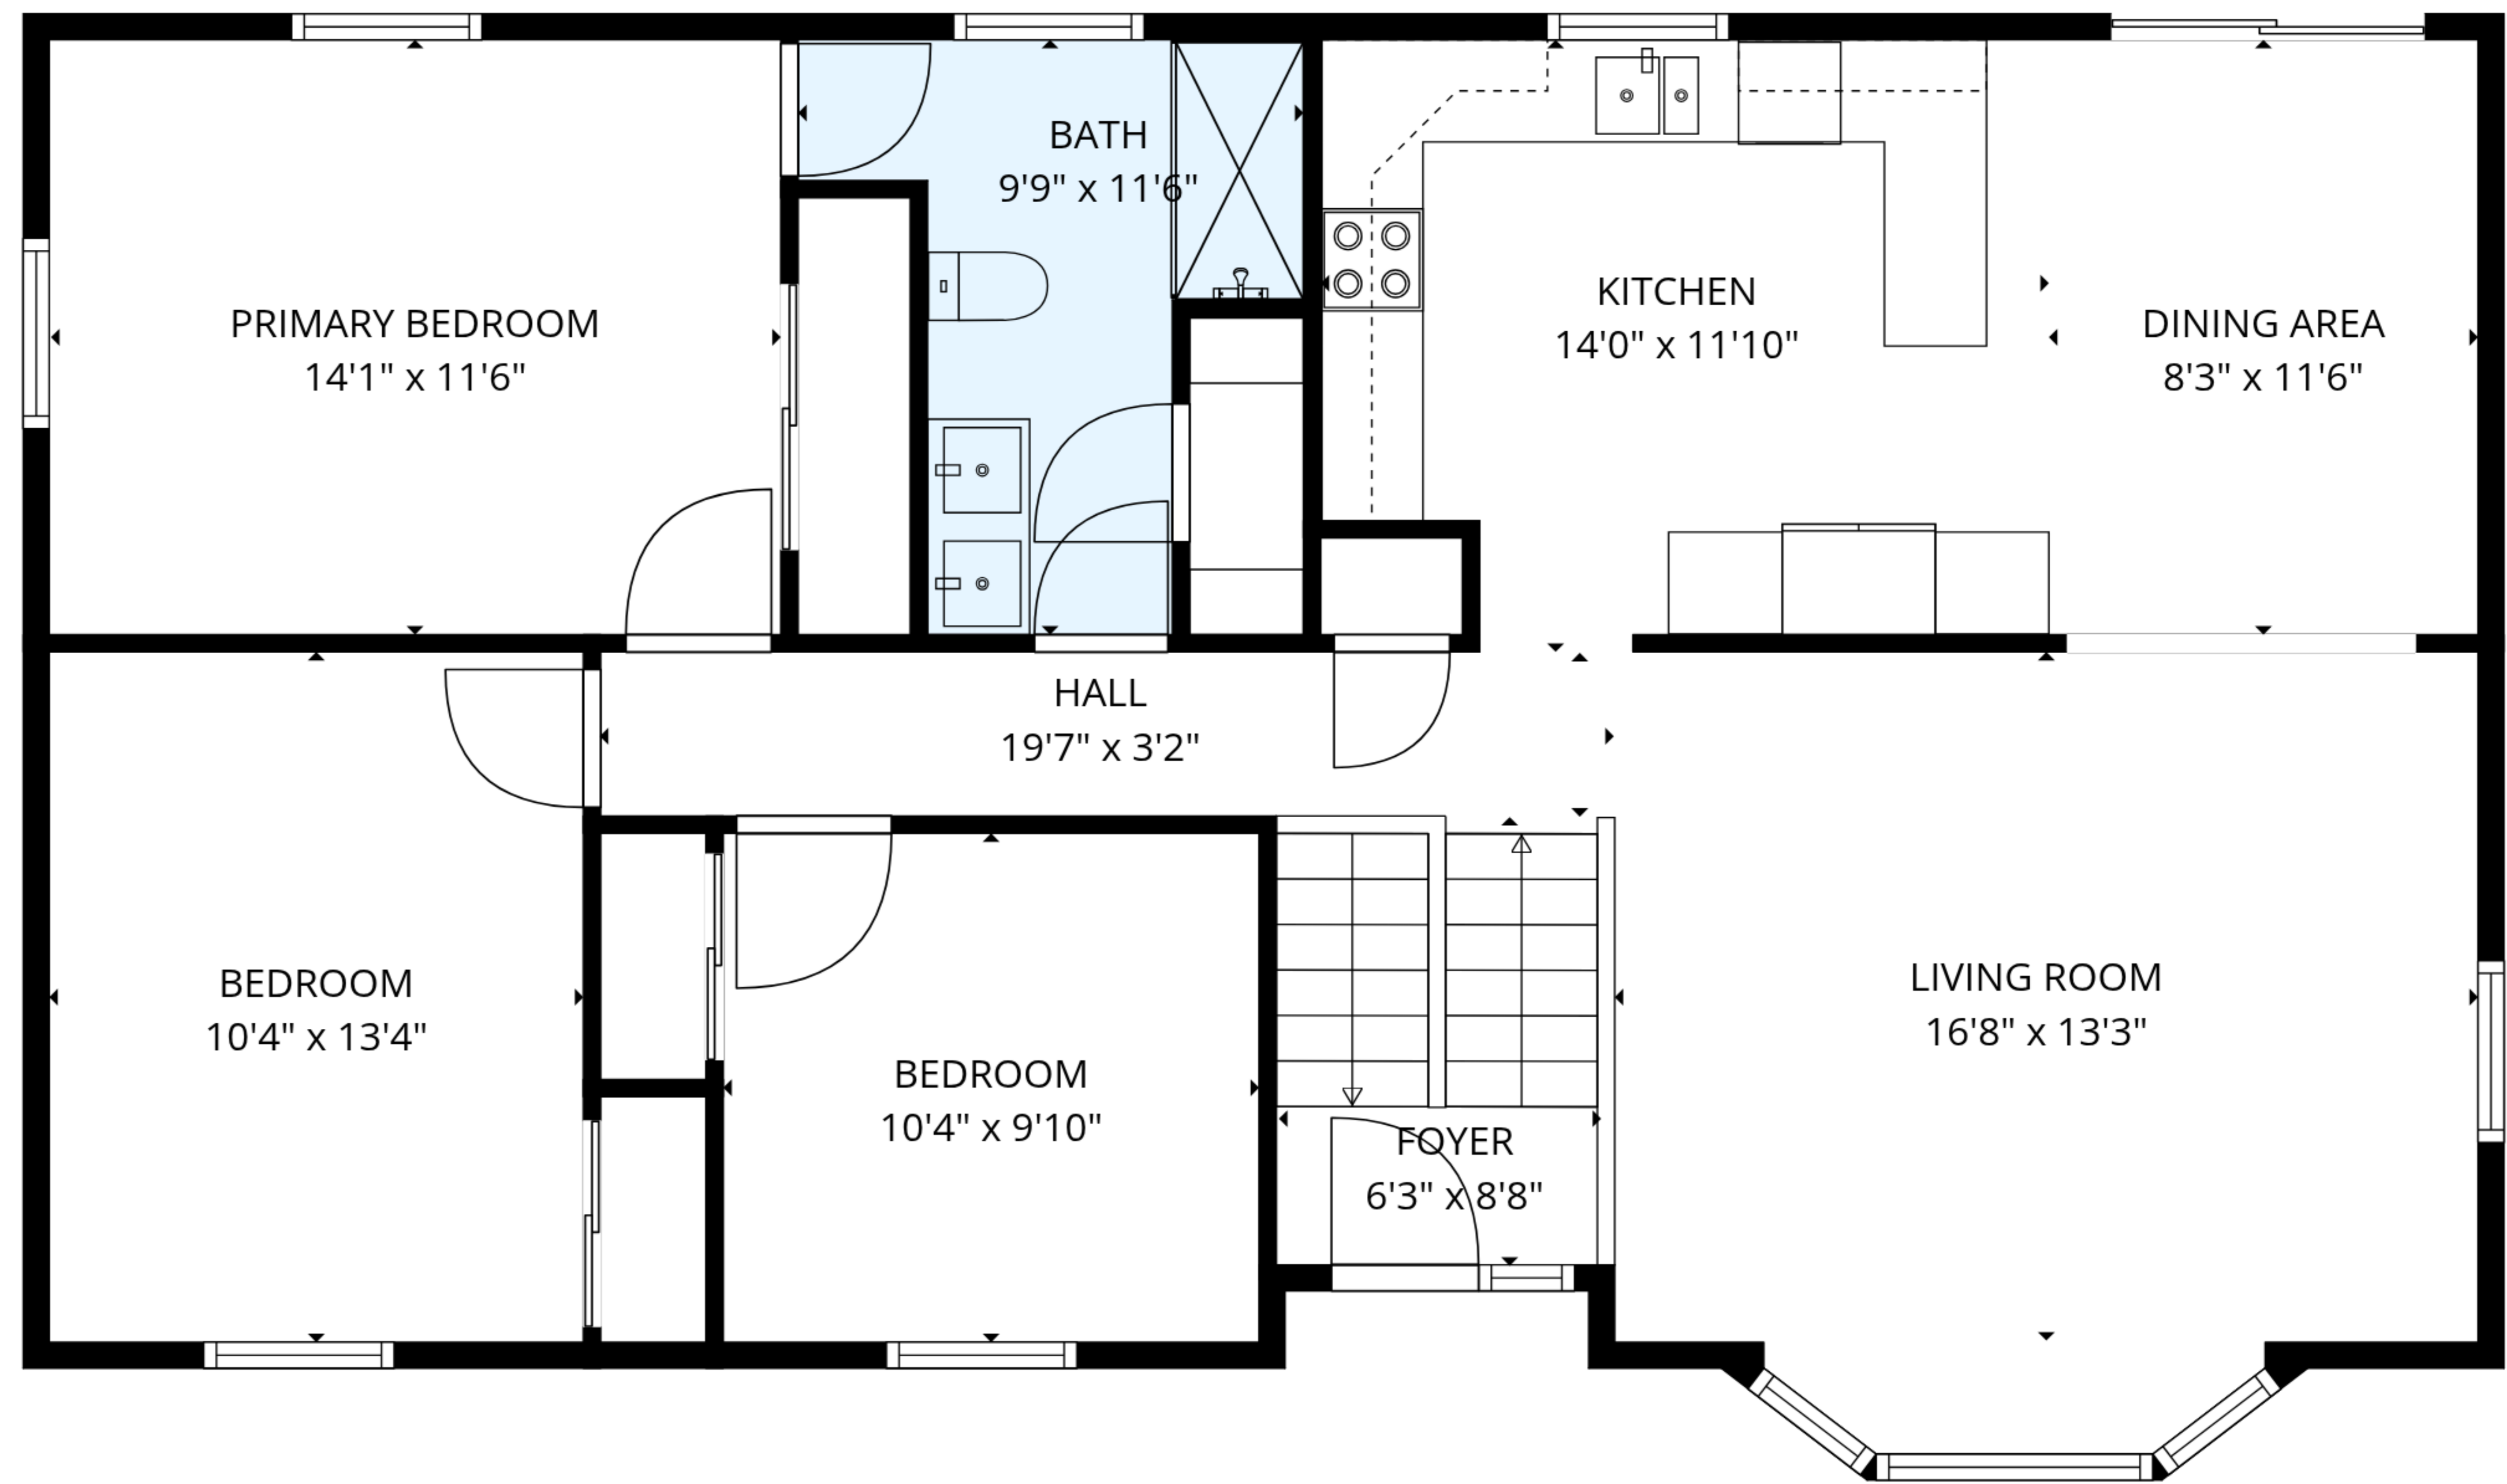

TOTAL: 1947 sq. ft

1st floor: 782 sq. ft, 2nd floor: 1165 sq. ft

EXCLUDED AREAS: UTILITY: 261 sq. ft, GARAGE: 695 sq. ft, FIREPLACE: 9 sq. ft,
 BAY WINDOW: 18 sq. ft, WALLS: 184 sq. ft

MEASUREMENTS ARE DEEMED RELIABLE BUT ARE NOT GUARANTEED.