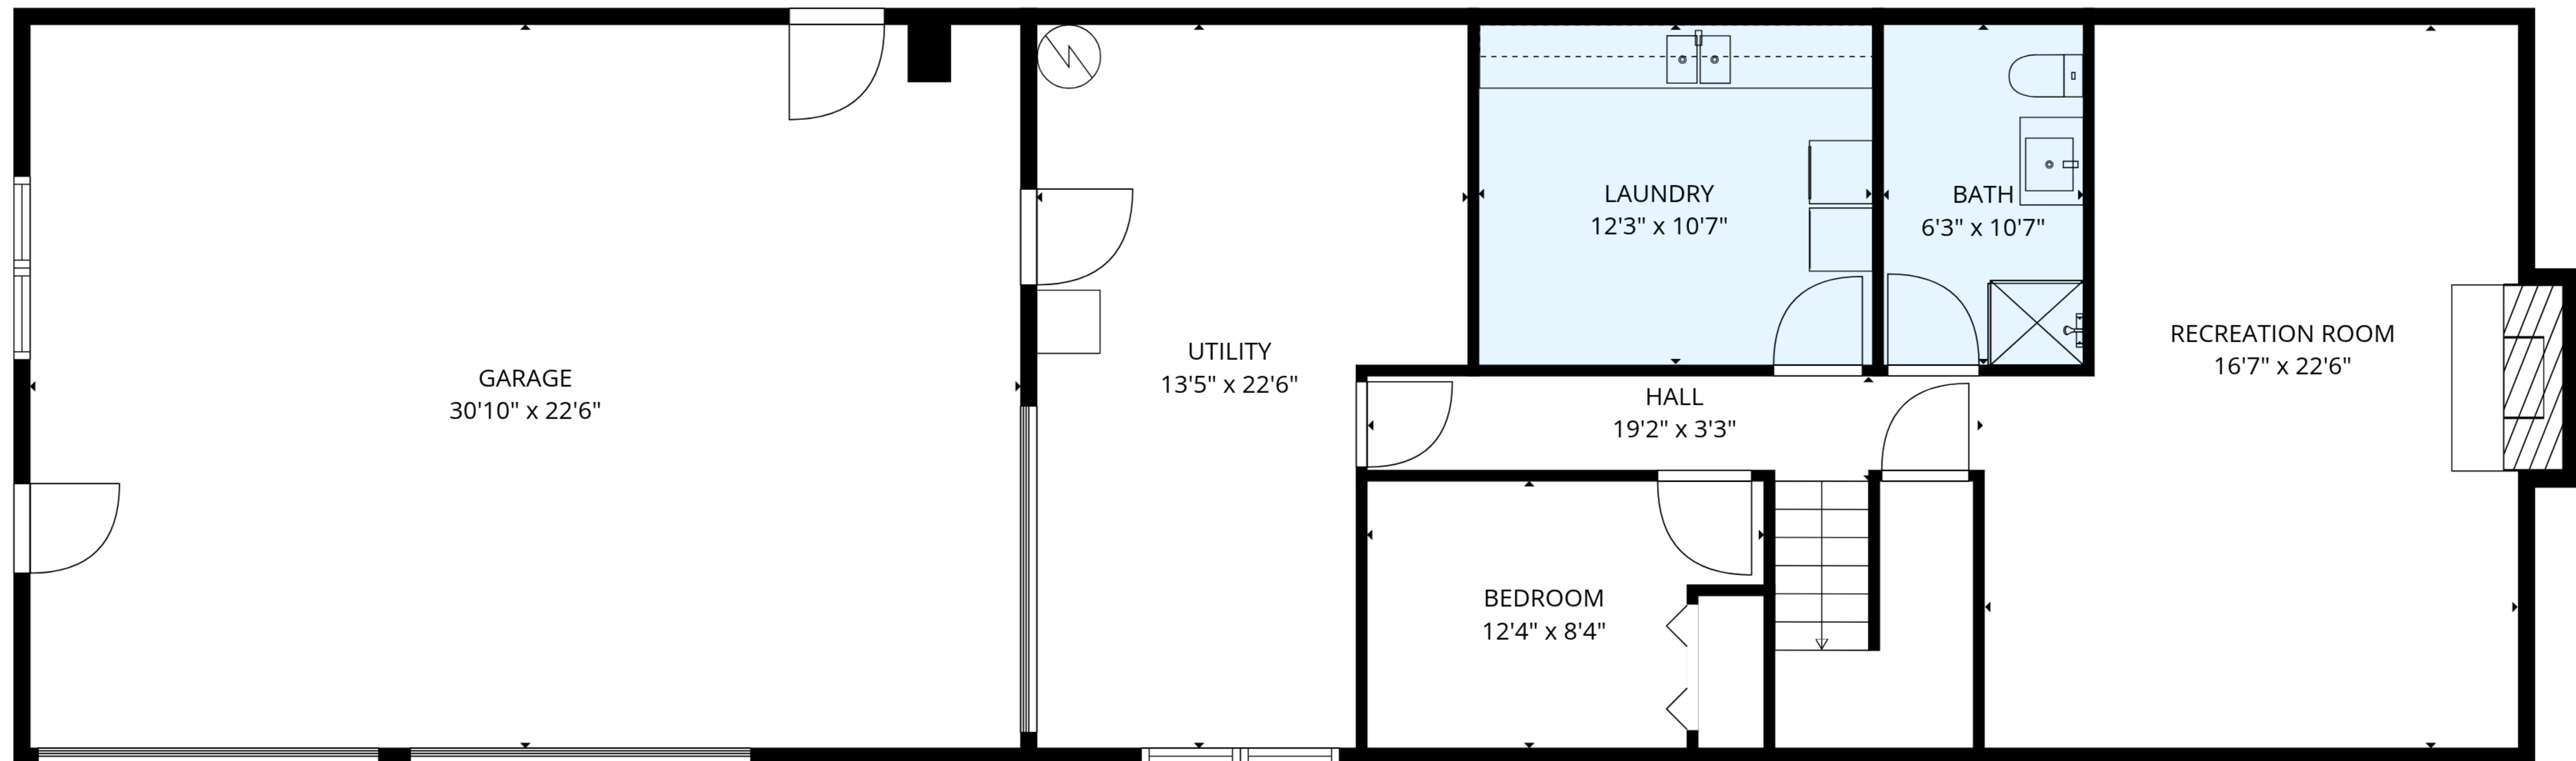

TOTAL: 1947 sq. ft

1st floor: 782 sq. ft, 2nd floor: 1165 sq. ft

EXCLUDED AREAS: UTILITY: 261 sq. ft, GARAGE: 695 sq. ft, FIREPLACE: 9 sq. ft,
 BAY WINDOW: 18 sq. ft, WALLS: 184 sq. ft

MEASUREMENTS ARE DEEMED RELIABLE BUT ARE NOT GUARANTEED.