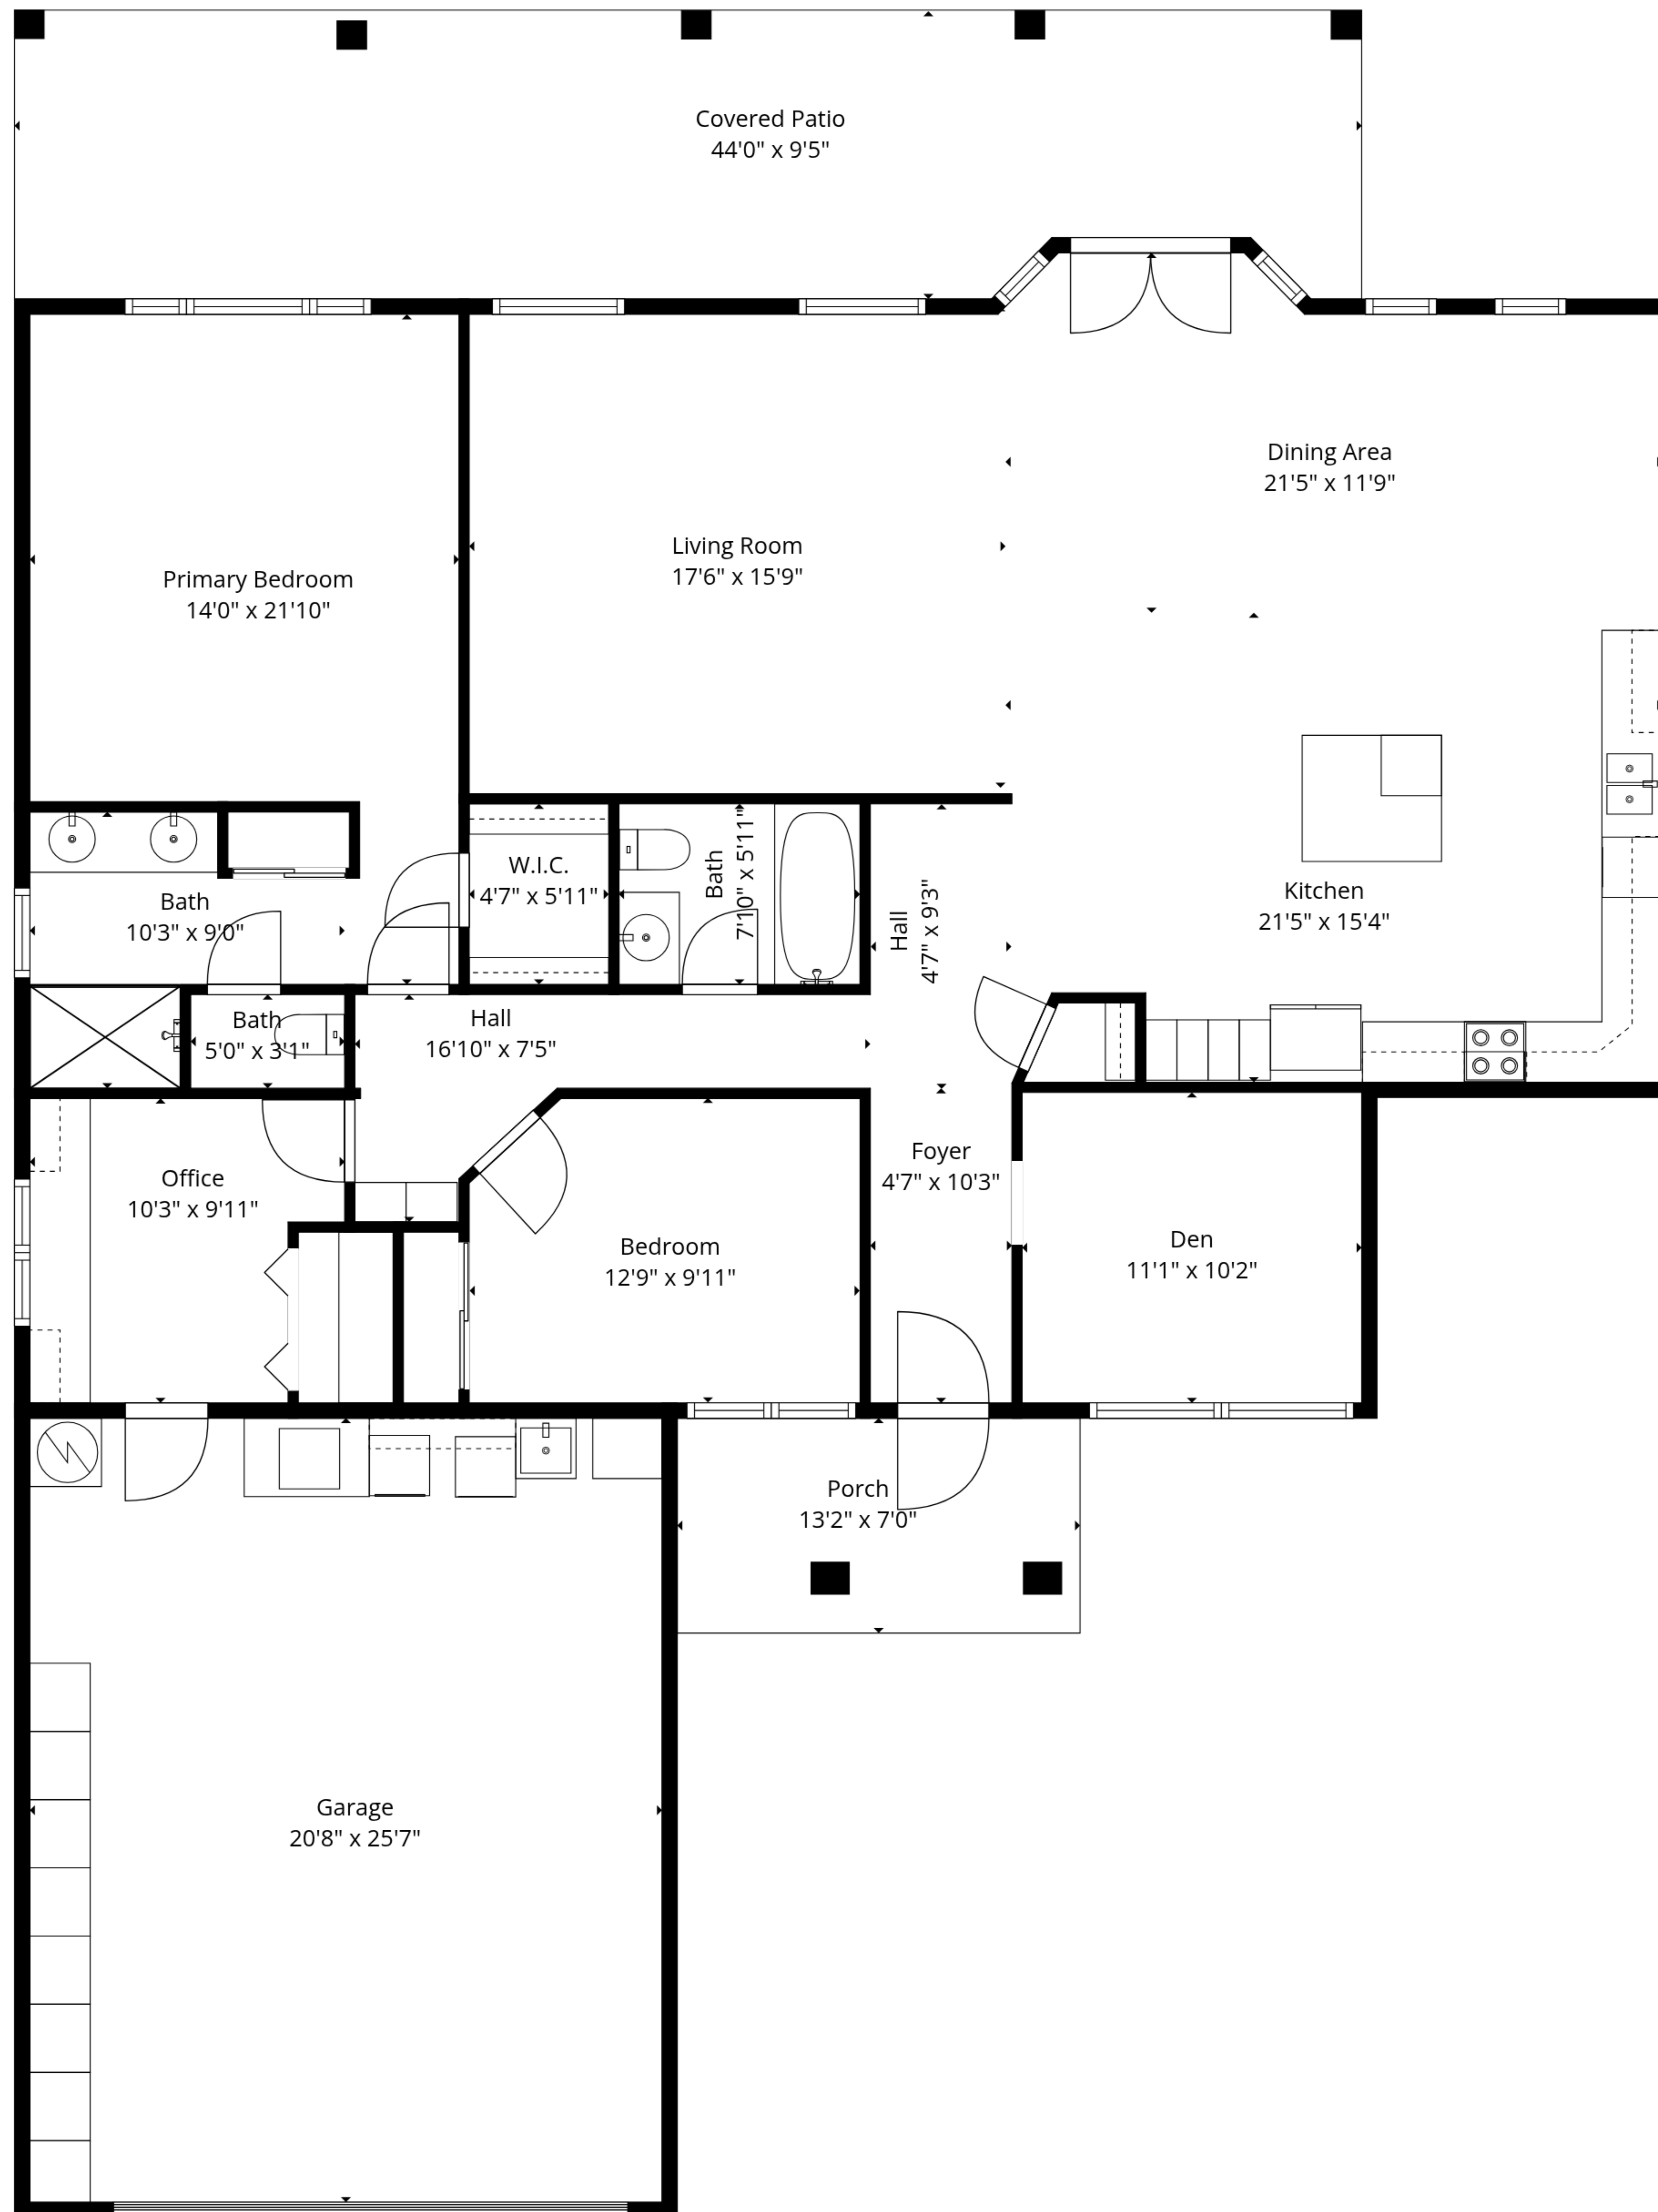

Total Gla: 1896 sq. ft | Total: 2949 sq. ft
 1st Floor: 1896 sq. ft (excluded Areas 1053 sq. Ft)

Sizes And Dimensions Are Approximate. Actual May Vary.

Total Gla: 1896 sq. ft | Total: 2949 sq. ft
 1st Floor: 1896 sq. ft (excluded Areas 1053 sq. Ft)

Sizes And Dimensions Are Approximate. Actual May Vary.