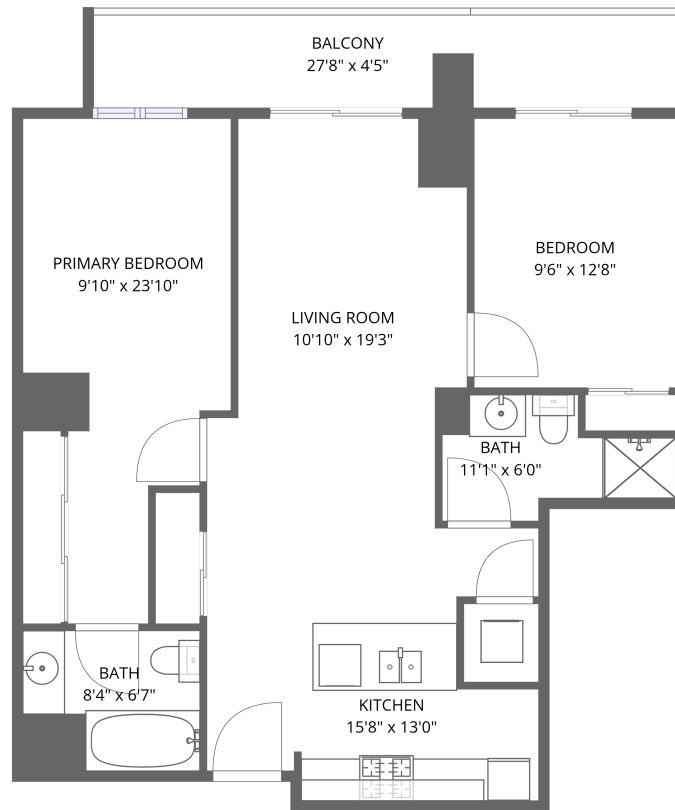

100 Champagne Avenue South, West Centretown, Ottawa, Ontario, Canada, K1S 4P4, #308

1st floor

Total Area: 884 sq. ft

1st Floor: 884 sq. ft

Excluded: Balcony 121 sq. ft, Walls: 0 sq. ft

Property summary

 **1** Floors

 **2** Bedrooms

 **2** Bathrooms

Room dimensions

Floor 1

Total:884sqft Excluded: 121sqft

| # | | Dimensions | sqft | Counted as living area |
|---|-----------------|----------------|------------|------------------------|
| 1 | Balcony | 27'8" x 4'5" | 121 sq. ft | No |
| 2 | Primary Bedroom | 9'10" x 23'10" | 176 sq. ft | Yes |
| 3 | Living Room | 10'10" x 19'3" | 199 sq. ft | Yes |
| 4 | Bath | 11'1" x 6'0" | 49 sq. ft | Yes |
| 5 | Kitchen | 15'8" x 13'0" | 180 sq. ft | Yes |
| 6 | Bath | 8'4" x 6'7" | 47 sq. ft | Yes |
| 7 | Bedroom | 9'6" x 12'8" | 121 sq. ft | Yes |

1 Floor 1 - Balcony

Dimensions: 27'8" x 4'5"
Area: 121 sq. ft
Counted as living area: No

Heated: No
Finished: No
Enclosed: No
Contiguous: Yes
Permitted: Yes
Wet space: No
Addition: No
Conversion: No

2 Floor 1 - Primary Bedroom

Dimensions: 9'10" x 23'10"
Area: 176 sq. ft
Counted as living area: Yes

Heated: Yes
Finished: Yes
Enclosed: Yes
Contiguous: Yes
Permitted: Yes
Wet space: No
Addition: No
Conversion: No

3 Floor 1 - Living Room