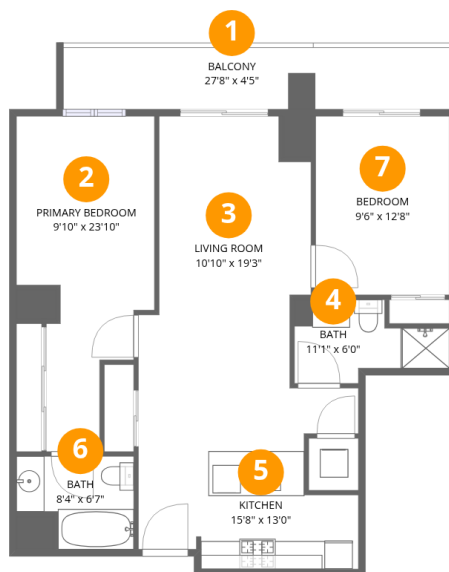

100 Champagne Avenue South, West Centretown, Ottawa, Ontario, Canada, K1S 4P4, #308

1st floor

Total Area: 884 sq. ft

1st Floor: 884 sq. ft

Excluded: Balcony 121 sq. ft, Walls: 0 sq. ft

Property summary

 **1** Floors

 **2** Bedrooms

 **2** Bathrooms

Room dimensions

Floor 1

Total:884sqft Excluded: 121sqft

| # | | Dimensions | sqft | Counted as living area |
|---|-----------------|----------------|------------|------------------------|
| 1 | Balcony | 27'8" x 4'5" | 121 sq. ft | No |
| 2 | Primary Bedroom | 9'10" x 23'10" | 176 sq. ft | Yes |
| 3 | Living Room | 10'10" x 19'3" | 199 sq. ft | Yes |
| 4 | Bath | 11'1" x 6'0" | 49 sq. ft | Yes |
| 5 | Kitchen | 15'8" x 13'0" | 180 sq. ft | Yes |
| 6 | Bath | 8'4" x 6'7" | 47 sq. ft | Yes |
| 7 | Bedroom | 9'6" x 12'8" | 121 sq. ft | Yes |

1 Floor 1 - Balcony

Dimensions: 27'8" x 4'5"
Area: 121 sq. ft
Counted as living area: No

Heated: No
Finished: No
Enclosed: No
Contiguous: Yes
Permitted: Yes
Wet space: No
Addition: No
Conversion: No

2 Floor 1 - Primary Bedroom

7 Floor 1 - Bedroom

Dimensions: 9'6" x 12'8"
Area: 121 sq. ft
Counted as living area: Yes

Heated: Yes
Finished: Yes
Enclosed: Yes
Contiguous: Yes
Permitted: Yes
Wet space: No
Addition: No
Conversion: No