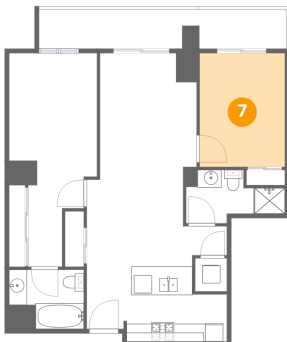

100 Champagne Avenue South, West Centretown, Ottawa, Ontario, Canada, K1S 4P4, #308

1st floor

Total Area: 884 sq. ft

1st Floor: 884 sq. ft

Excluded: Balcony 121 sq. ft, Walls: 0 sq. ft

Property summary

 **1** Floors

Heated: Yes
Finished: Yes
Enclosed: Yes
Contiguous: Yes
Permitted: Yes
Wet space: Yes
Addition: No
Conversion: No

5 Floor 1 - Kitchen

Dimensions: 15'8" x 13'0"
Area: 180 sq. ft
Counted as living area: Yes

Heated: Yes
Finished: Yes
Enclosed: Yes
Contiguous: Yes
Permitted: Yes
Wet space: No
Addition: No
Conversion: No

6 Floor 1 - Bath

Dimensions: 8'4" x 6'7"
Area: 47 sq. ft
Counted as living area: Yes

Heated: Yes
Finished: Yes
Enclosed: Yes
Contiguous: Yes
Permitted: Yes
Wet space: Yes
Addition: No
Conversion: No

7 Floor 1 - Bedroom

Dimensions: 9'6" x 12'8"
Area: 121 sq. ft
Counted as living area: Yes

Heated: Yes
Finished: Yes
Enclosed: Yes
Contiguous: Yes
Permitted: Yes
Wet space: No
Addition: No
Conversion: No