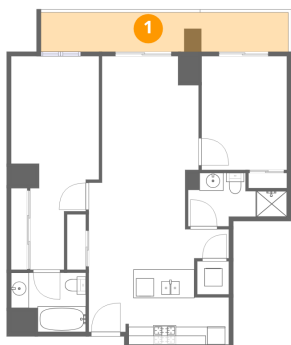

100 Champagne Avenue South, West Centretown, Ottawa, Ontario, Canada, K1S 4P4, #308

1st floor

Total Area: 884 sq. ft

1st Floor: 884 sq. ft

Excluded: Balcony 121 sq. ft, Walls: 0 sq. ft

Property summary

 **1** Floors

 **2** Bedrooms

 **2** Bathrooms

Room dimensions

Floor 1

Total:884sqft Excluded: 121sqft

| # | | Dimensions | sqft | Counted as living area |
|---|-----------------|----------------|------------|------------------------|
| 1 | Balcony | 27'8" x 4'5" | 121 sq. ft | No |
| 2 | Primary Bedroom | 9'10" x 23'10" | 176 sq. ft | Yes |
| 3 | Living Room | 10'10" x 19'3" | 199 sq. ft | Yes |
| 4 | Bath | 11'1" x 6'0" | 49 sq. ft | Yes |
| 5 | Kitchen | 15'8" x 13'0" | 180 sq. ft | Yes |
| 6 | Bath | 8'4" x 6'7" | 47 sq. ft | Yes |
| 7 | Bedroom | 9'6" x 12'8" | 121 sq. ft | Yes |

1 Floor 1 - Balcony

Dimensions: 27'8" x 4'5"
Area: 121 sq. ft
Counted as living area: No

Heated: No
Finished: No
Enclosed: No
Contiguous: Yes
Permitted: Yes
Wet space: No
Addition: No
Conversion: No

2 Floor 1 - Primary Bedroom

Dimensions: 9'10" x 23'10"
Area: 176 sq. ft
Counted as living area: Yes

Heated: Yes
Finished: Yes
Enclosed: Yes
Contiguous: Yes
Permitted: Yes
Wet space: No
Addition: No
Conversion: No

3 Floor 1 - Living Room