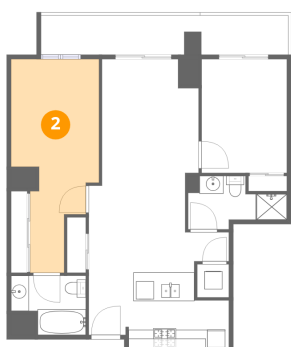

100 Champagne Avenue South, West Centretown, Ottawa, Ontario, Canada, K1S 4P4, #308

1st floor

Total Area: 884 sq. ft

1st Floor: 884 sq. ft

Excluded: Balcony 121 sq. ft, Walls: 0 sq. ft

Property summary

 **1** Floors

 **2** Bedrooms

 **2** Bathrooms

Room dimensions

Floor 1

Total:884sqft Excluded: 121sqft

| # | | Dimensions | sqft | Counted as living area |
|---|-----------------|----------------|------------|------------------------|
| 1 | Balcony | 27'8" x 4'5" | 121 sq. ft | No |
| 2 | Primary Bedroom | 9'10" x 23'10" | 176 sq. ft | Yes |
| 3 | Living Room | 10'10" x 19'3" | 199 sq. ft | Yes |
| 4 | Bath | 11'1" x 6'0" | 49 sq. ft | Yes |
| 5 | Kitchen | 15'8" x 13'0" | 180 sq. ft | Yes |
| 6 | Bath | 8'4" x 6'7" | 47 sq. ft | Yes |
| 7 | Bedroom | 9'6" x 12'8" | 121 sq. ft | Yes |

1 Floor 1 - Balcony

Dimensions: 27'8" x 4'5"
Area: 121 sq. ft
Counted as living area: No

Heated: No
Finished: No
Enclosed: No
Contiguous: Yes
Permitted: Yes
Wet space: No
Addition: No
Conversion: No

2 Floor 1 - Primary Bedroom

Dimensions: 9'10" x 23'10"
Area: 176 sq. ft
Counted as living area: Yes

Heated: Yes
Finished: Yes
Enclosed: Yes
Contiguous: Yes
Permitted: Yes
Wet space: No
Addition: No
Conversion: No

3 Floor 1 - Living Room