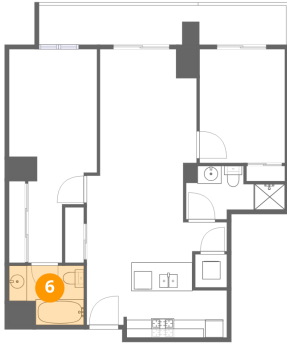

Heated: Yes
Finished: Yes
Enclosed: Yes
Contiguous: Yes
Permitted: Yes
Wet space: Yes
Addition: No
Conversion: No

5 Floor 1 - Kitchen

Dimensions: 15'8" x 13'0"
Area: 180 sq. ft
Counted as living area: Yes

Heated: Yes
Finished: Yes
Enclosed: Yes
Contiguous: Yes
Permitted: Yes
Wet space: No
Addition: No
Conversion: No

6 Floor 1 - Bath

Dimensions: 8'4" x 6'7"
Area: 47 sq. ft
Counted as living area: Yes

Heated: Yes
Finished: Yes
Enclosed: Yes
Contiguous: Yes
Permitted: Yes
Wet space: Yes
Addition: No
Conversion: No