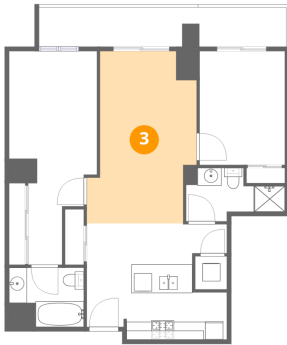

100 Champagne Avenue South, West Centretown, Ottawa, Ontario, Canada, K1S 4P4, #308

1st floor

Total Area: 884 sq. ft

1st Floor: 884 sq. ft

Excluded: Balcony 121 sq. ft, Walls: 0 sq. ft

Property summary

 **1** Floors

1 Floor 1 - Balcony

Dimensions: 27'8" x 4'5"
Area: 121 sq. ft
Counted as living area: No

Heated: No
Finished: No
Enclosed: No
Contiguous: Yes
Permitted: Yes
Wet space: No
Addition: No
Conversion: No

2 Floor 1 - Primary Bedroom

Dimensions: 9'10" x 23'10"
Area: 176 sq. ft
Counted as living area: Yes

Heated: Yes
Finished: Yes
Enclosed: Yes
Contiguous: Yes
Permitted: Yes
Wet space: No
Addition: No
Conversion: No

3 Floor 1 - Living Room

Dimensions: 10'10" x 19'3"
Area: 199 sq. ft
Counted as living area: Yes

Heated: Yes
Finished: Yes
Enclosed: Yes
Contiguous: Yes
Permitted: Yes
Wet space: No
Addition: No
Conversion: No

4 Floor 1 - Bath

Dimensions: 11'1" x 6'0"
Area: 49 sq. ft
Counted as living area: Yes