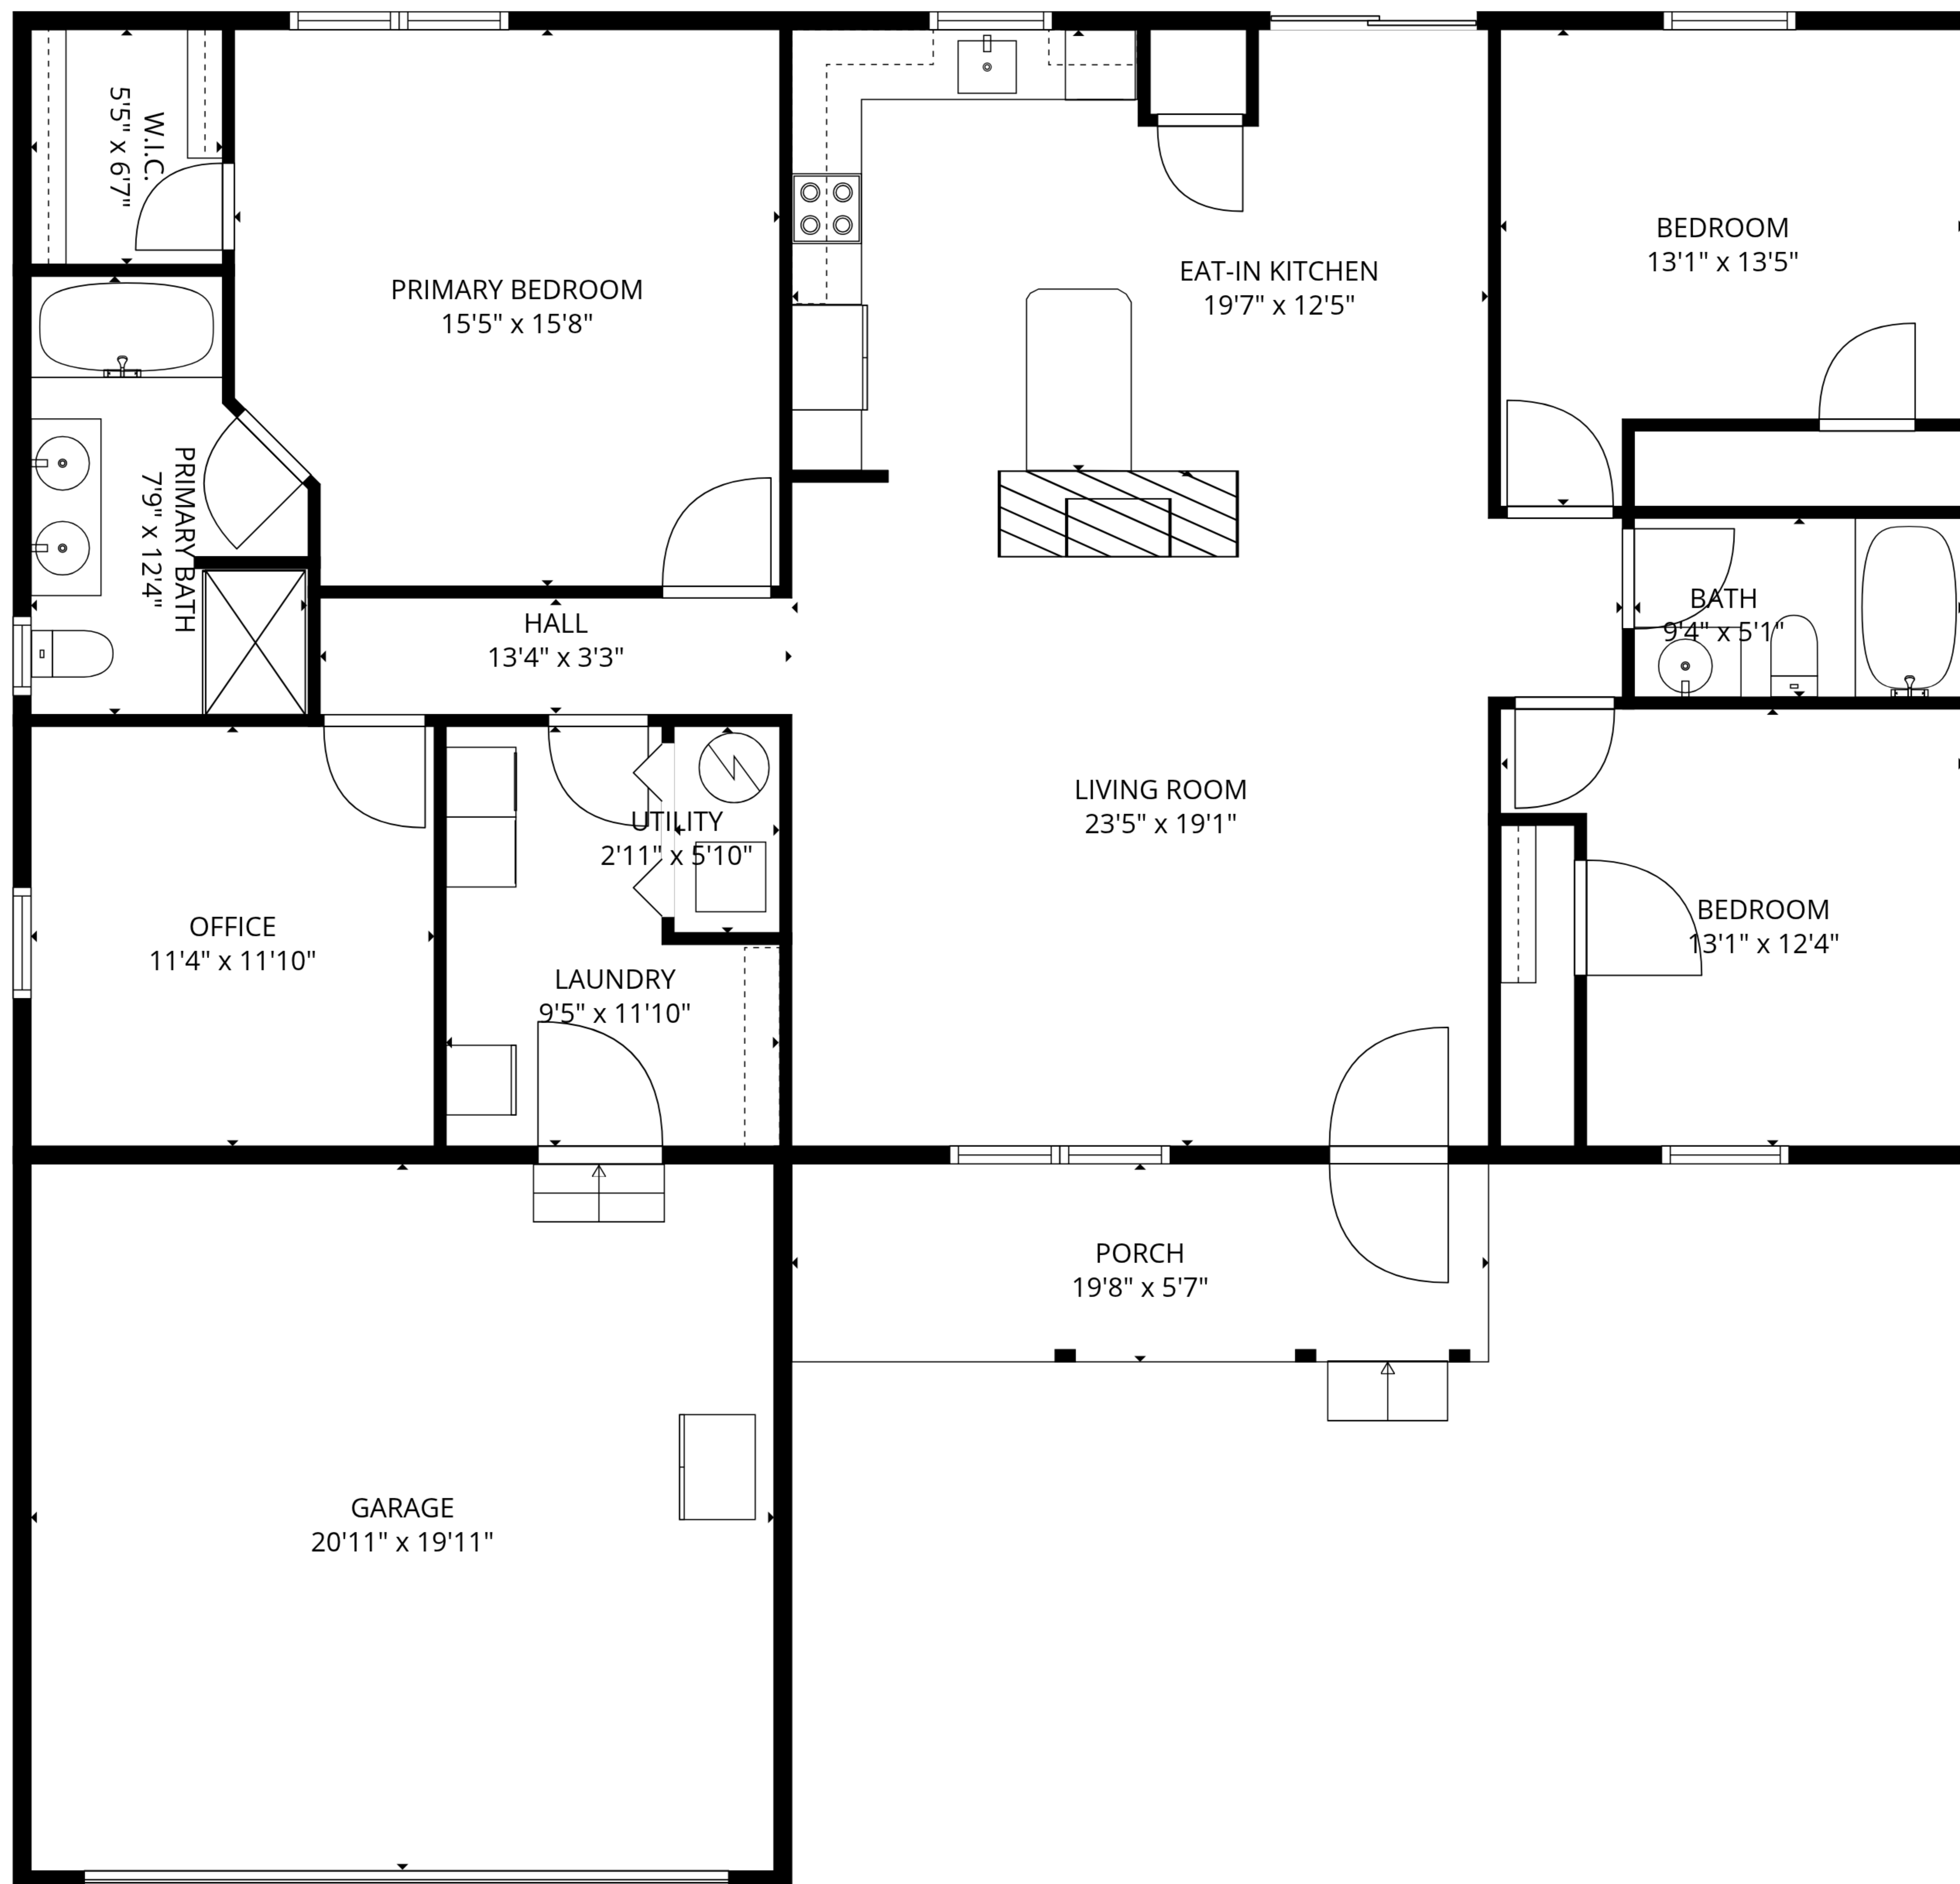

TOTAL: 1699 sq. ft
 1st floor: 1699 sq. ft
 EXCLUDED AREAS: GARAGE: 418 sq. ft, UTILITY: 17 sq. ft, PORCH: 110 sq. ft,
 WALLS: 118 sq. ft

TOTAL: 1699 sq. ft

1st floor: 1699 sq. ft

EXCLUDED AREAS: GARAGE: 418 sq. ft, UTILITY: 17 sq. ft, PORCH: 110 sq. ft,

WALLS: 118 sq. ft