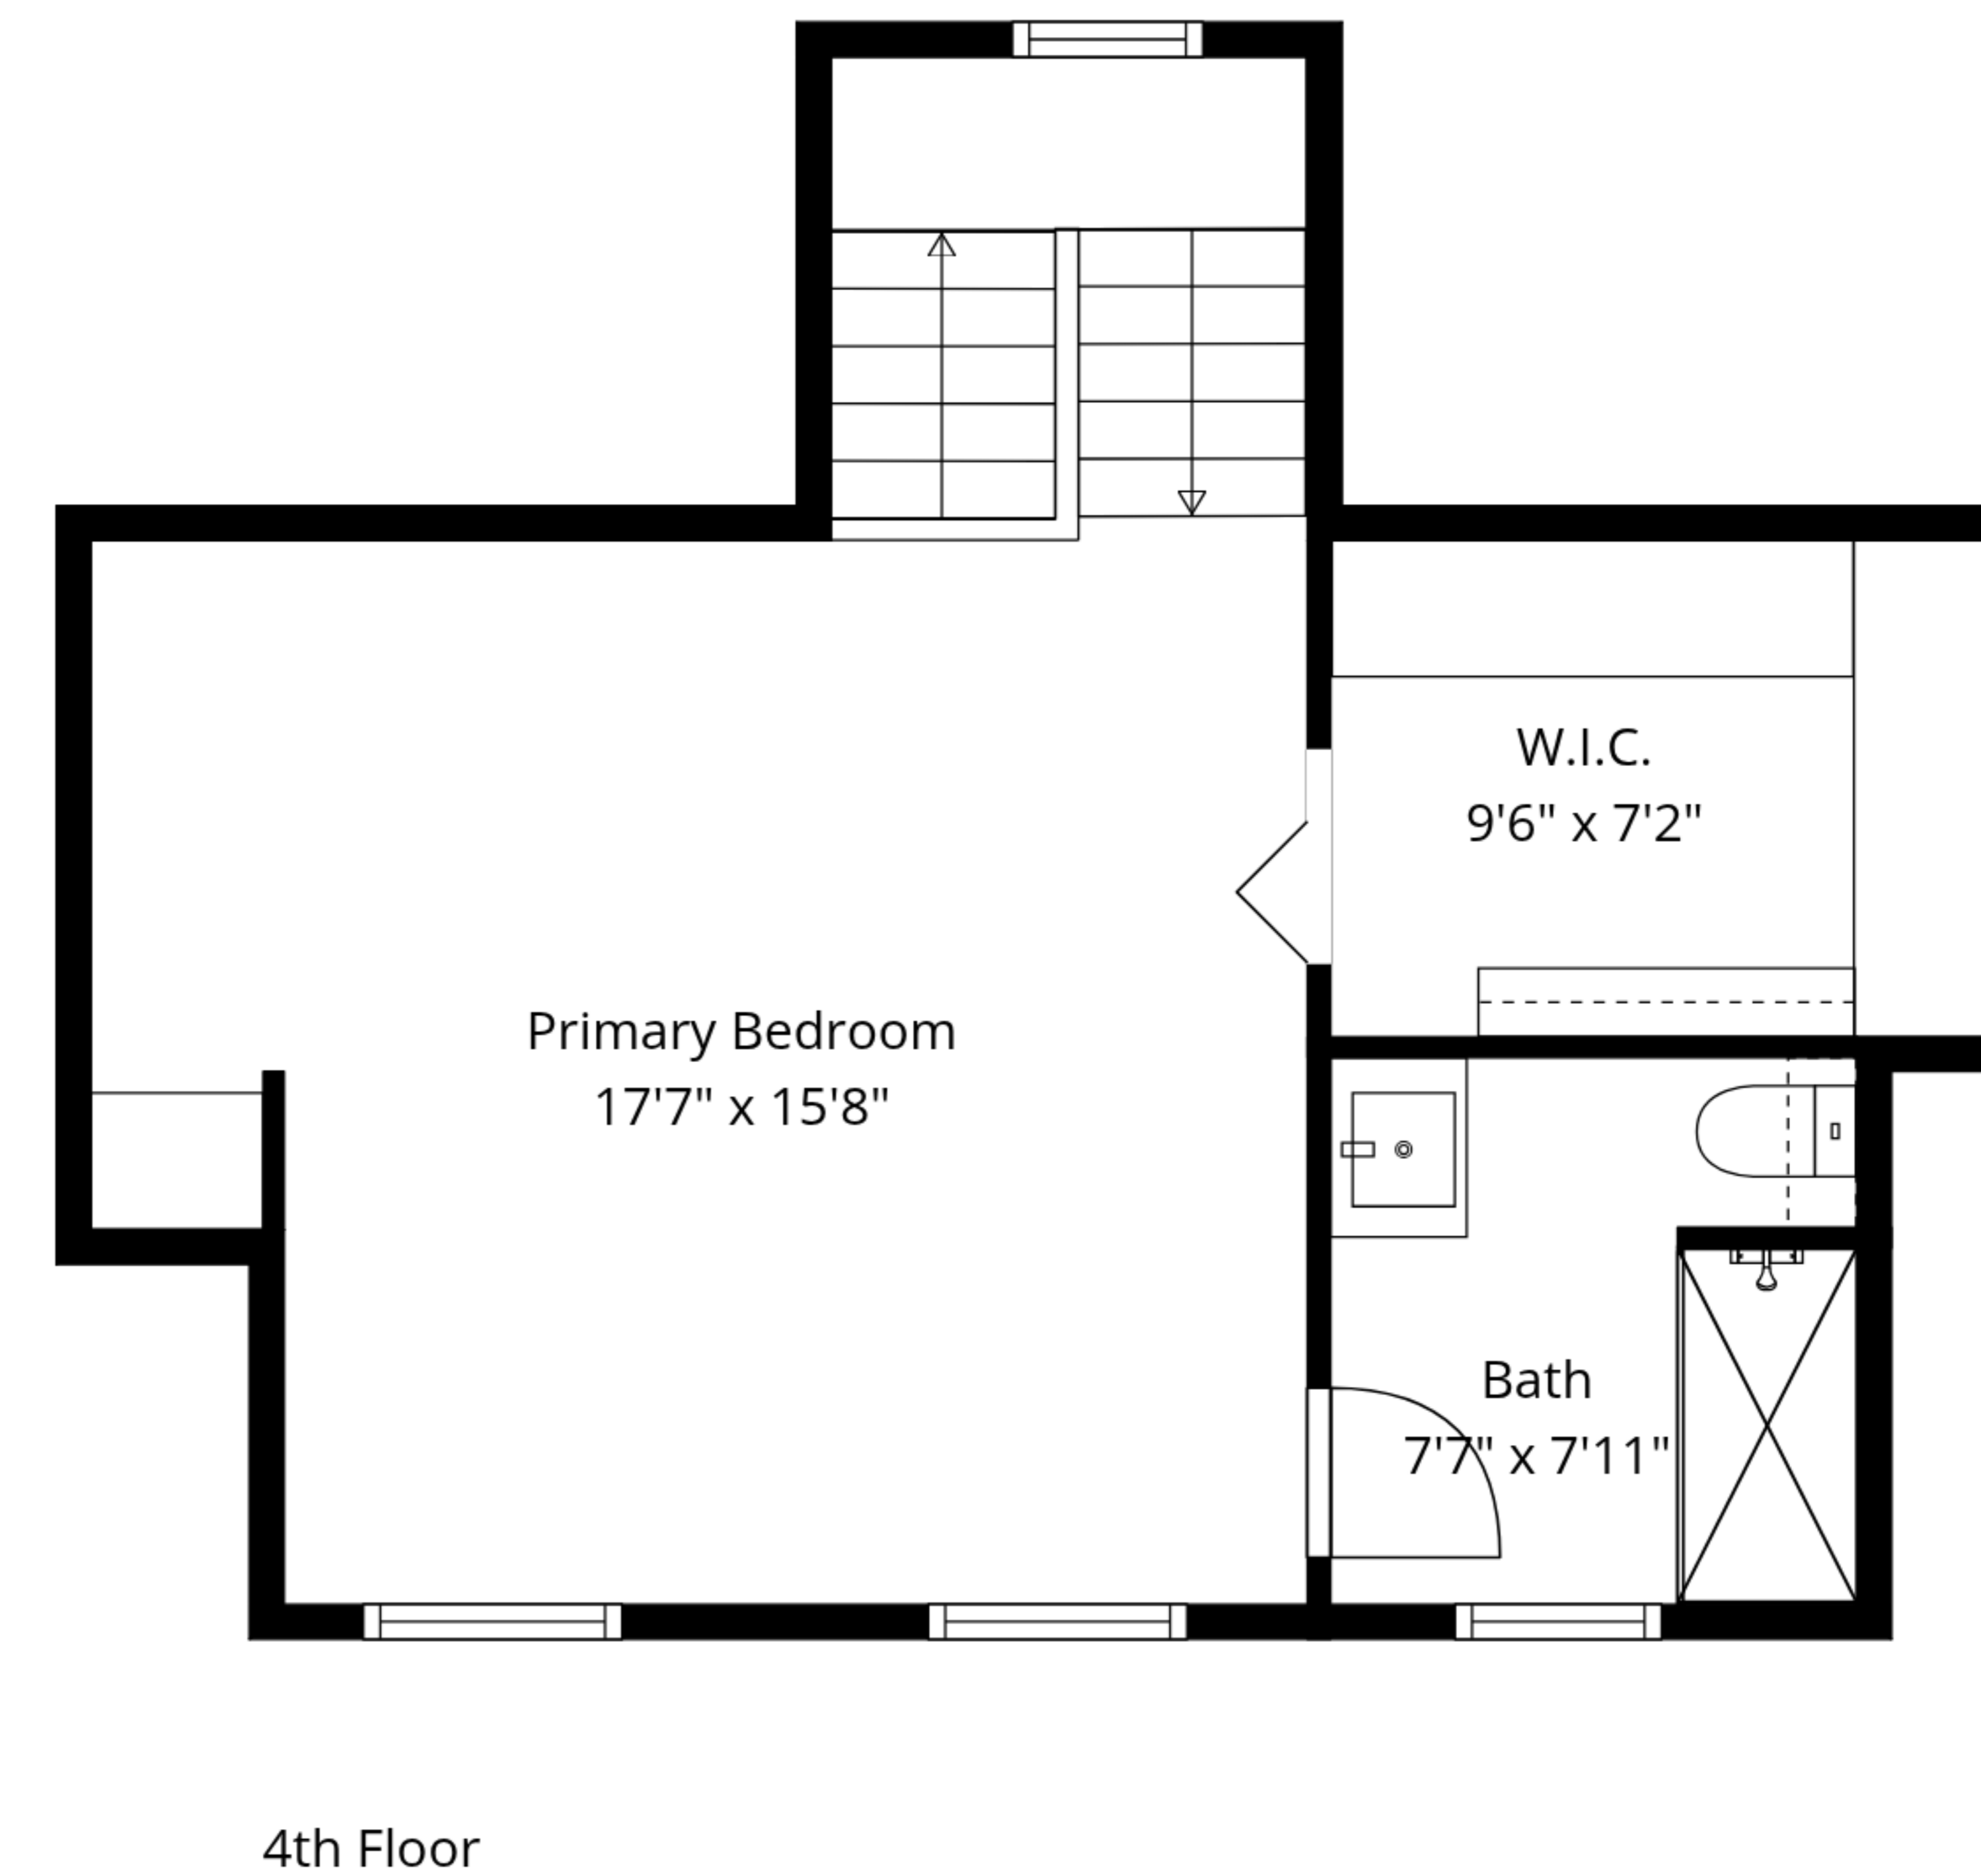

TOTAL: 2323 sq. ft
1st floor: 591 sq. ft, 2nd floor: 707 sq. ft, 3rd floor: 614 sq. ft, 4th floor: 411 sq. ft
EXCLUDED AREAS: STORAGE: 89 sq. ft, UNDEFINED: 26 sq. ft, SCREENED PORCH: 76 sq. ft,
LOW CEILING: 28 sq. ft, WALLS: 230 sq. ft