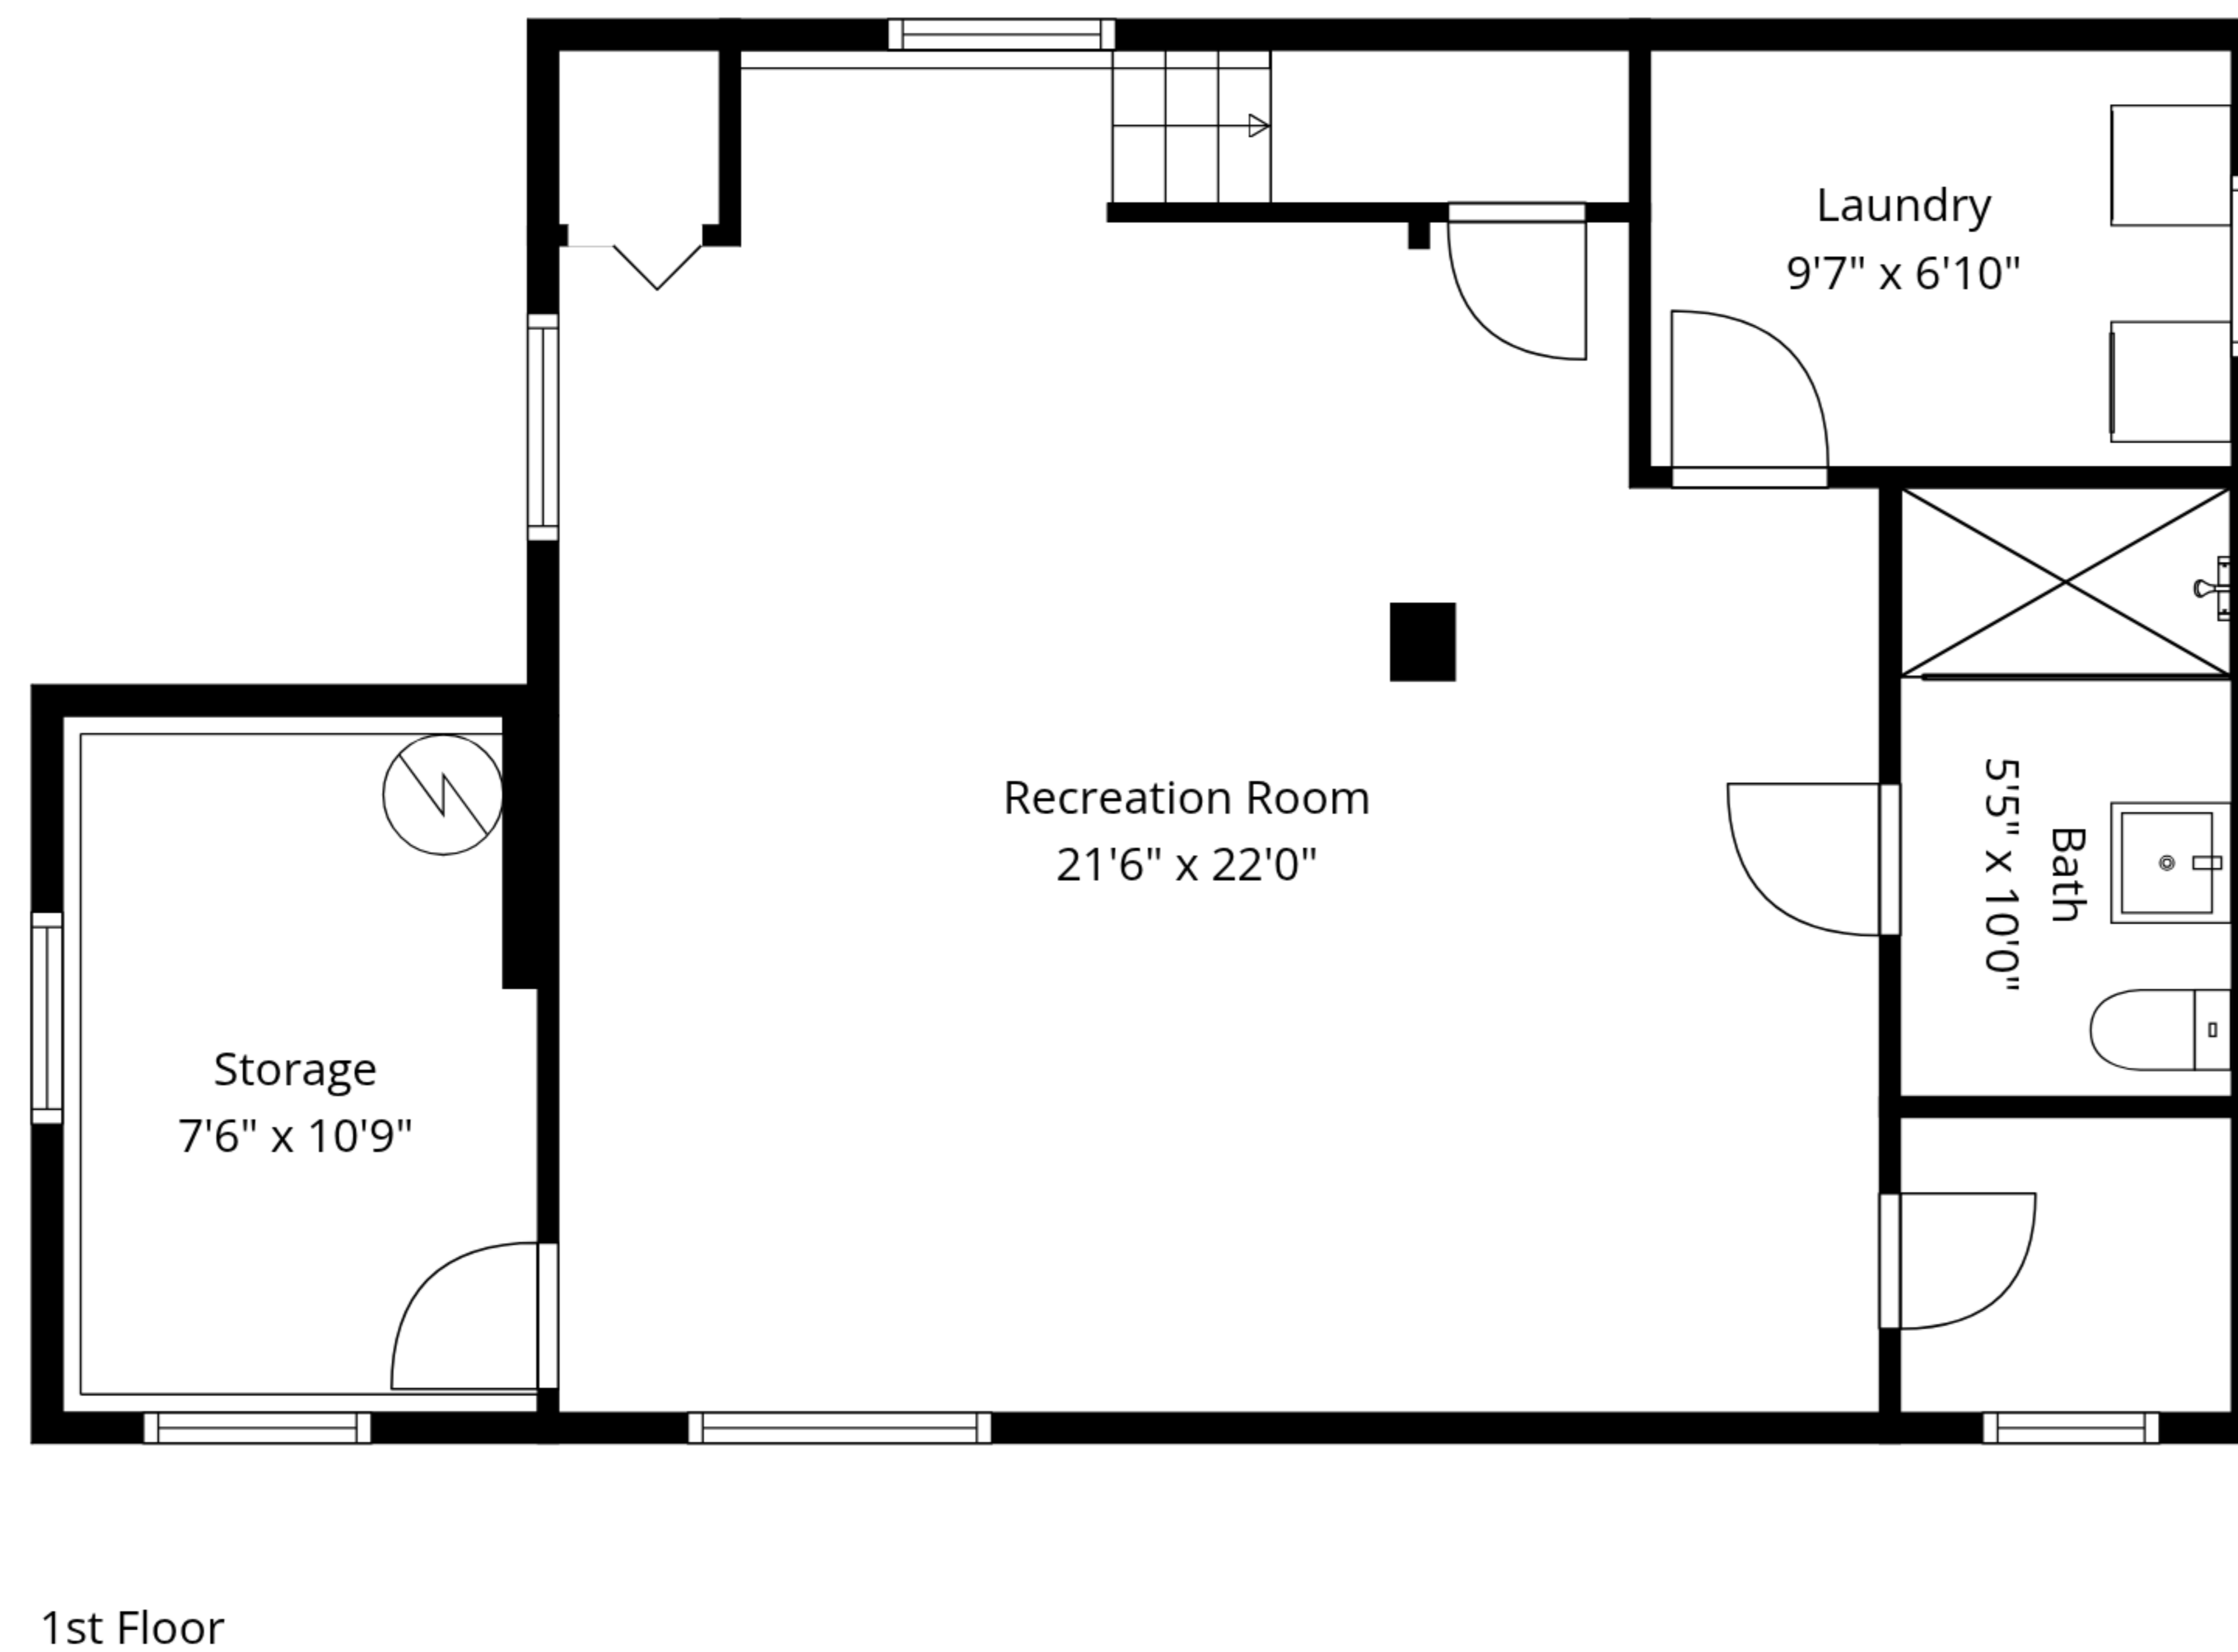

TOTAL: 2323 sq. ft
1st floor: 591 sq. ft, 2nd floor: 707 sq. ft, 3rd floor: 614 sq. ft, 4th floor: 411 sq. ft
EXCLUDED AREAS: STORAGE: 89 sq. ft, UNDEFINED: 26 sq. ft, SCREENED PORCH: 76 sq. ft,
LOW CEILING: 28 sq. ft, WALLS: 230 sq. ft