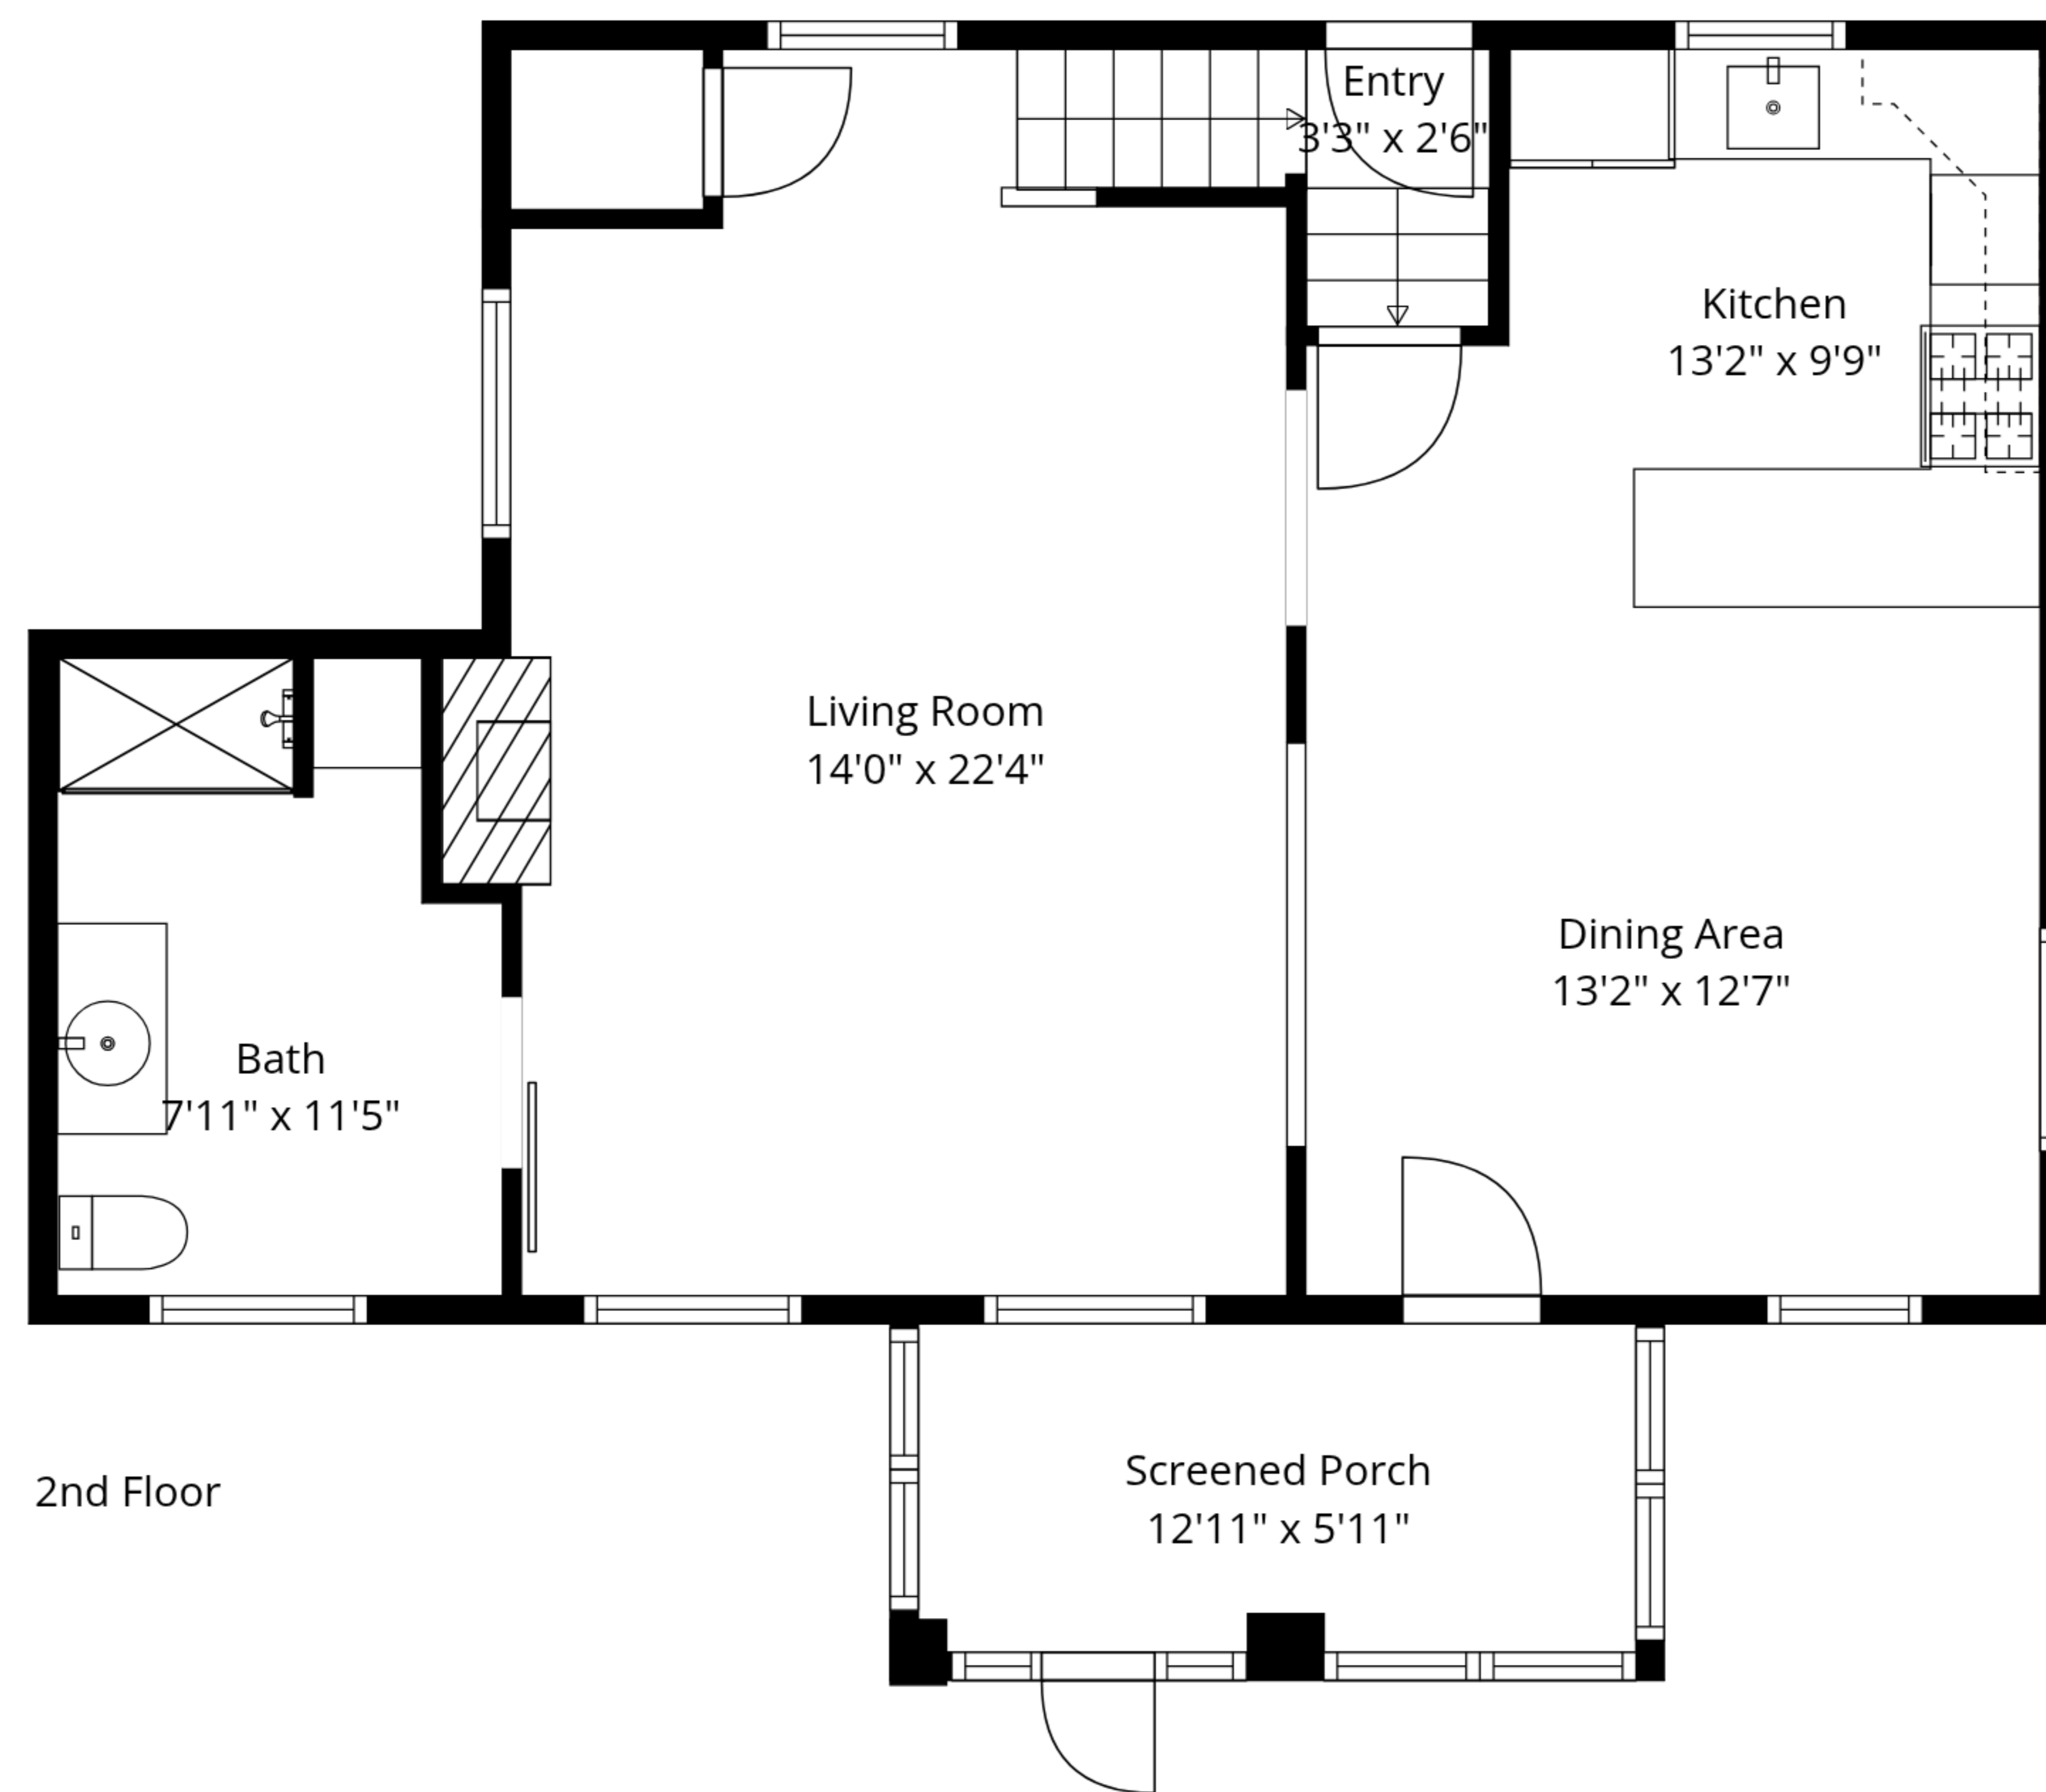

TOTAL: 2323 sq. ft
1st floor: 591 sq. ft, 2nd floor: 707 sq. ft, 3rd floor: 614 sq. ft, 4th floor: 411 sq. ft
EXCLUDED AREAS: STORAGE: 89 sq. ft, UNDEFINED: 26 sq. ft, SCREENED PORCH: 76 sq. ft,
LOW CEILING: 28 sq. ft, WALLS: 230 sq. ft