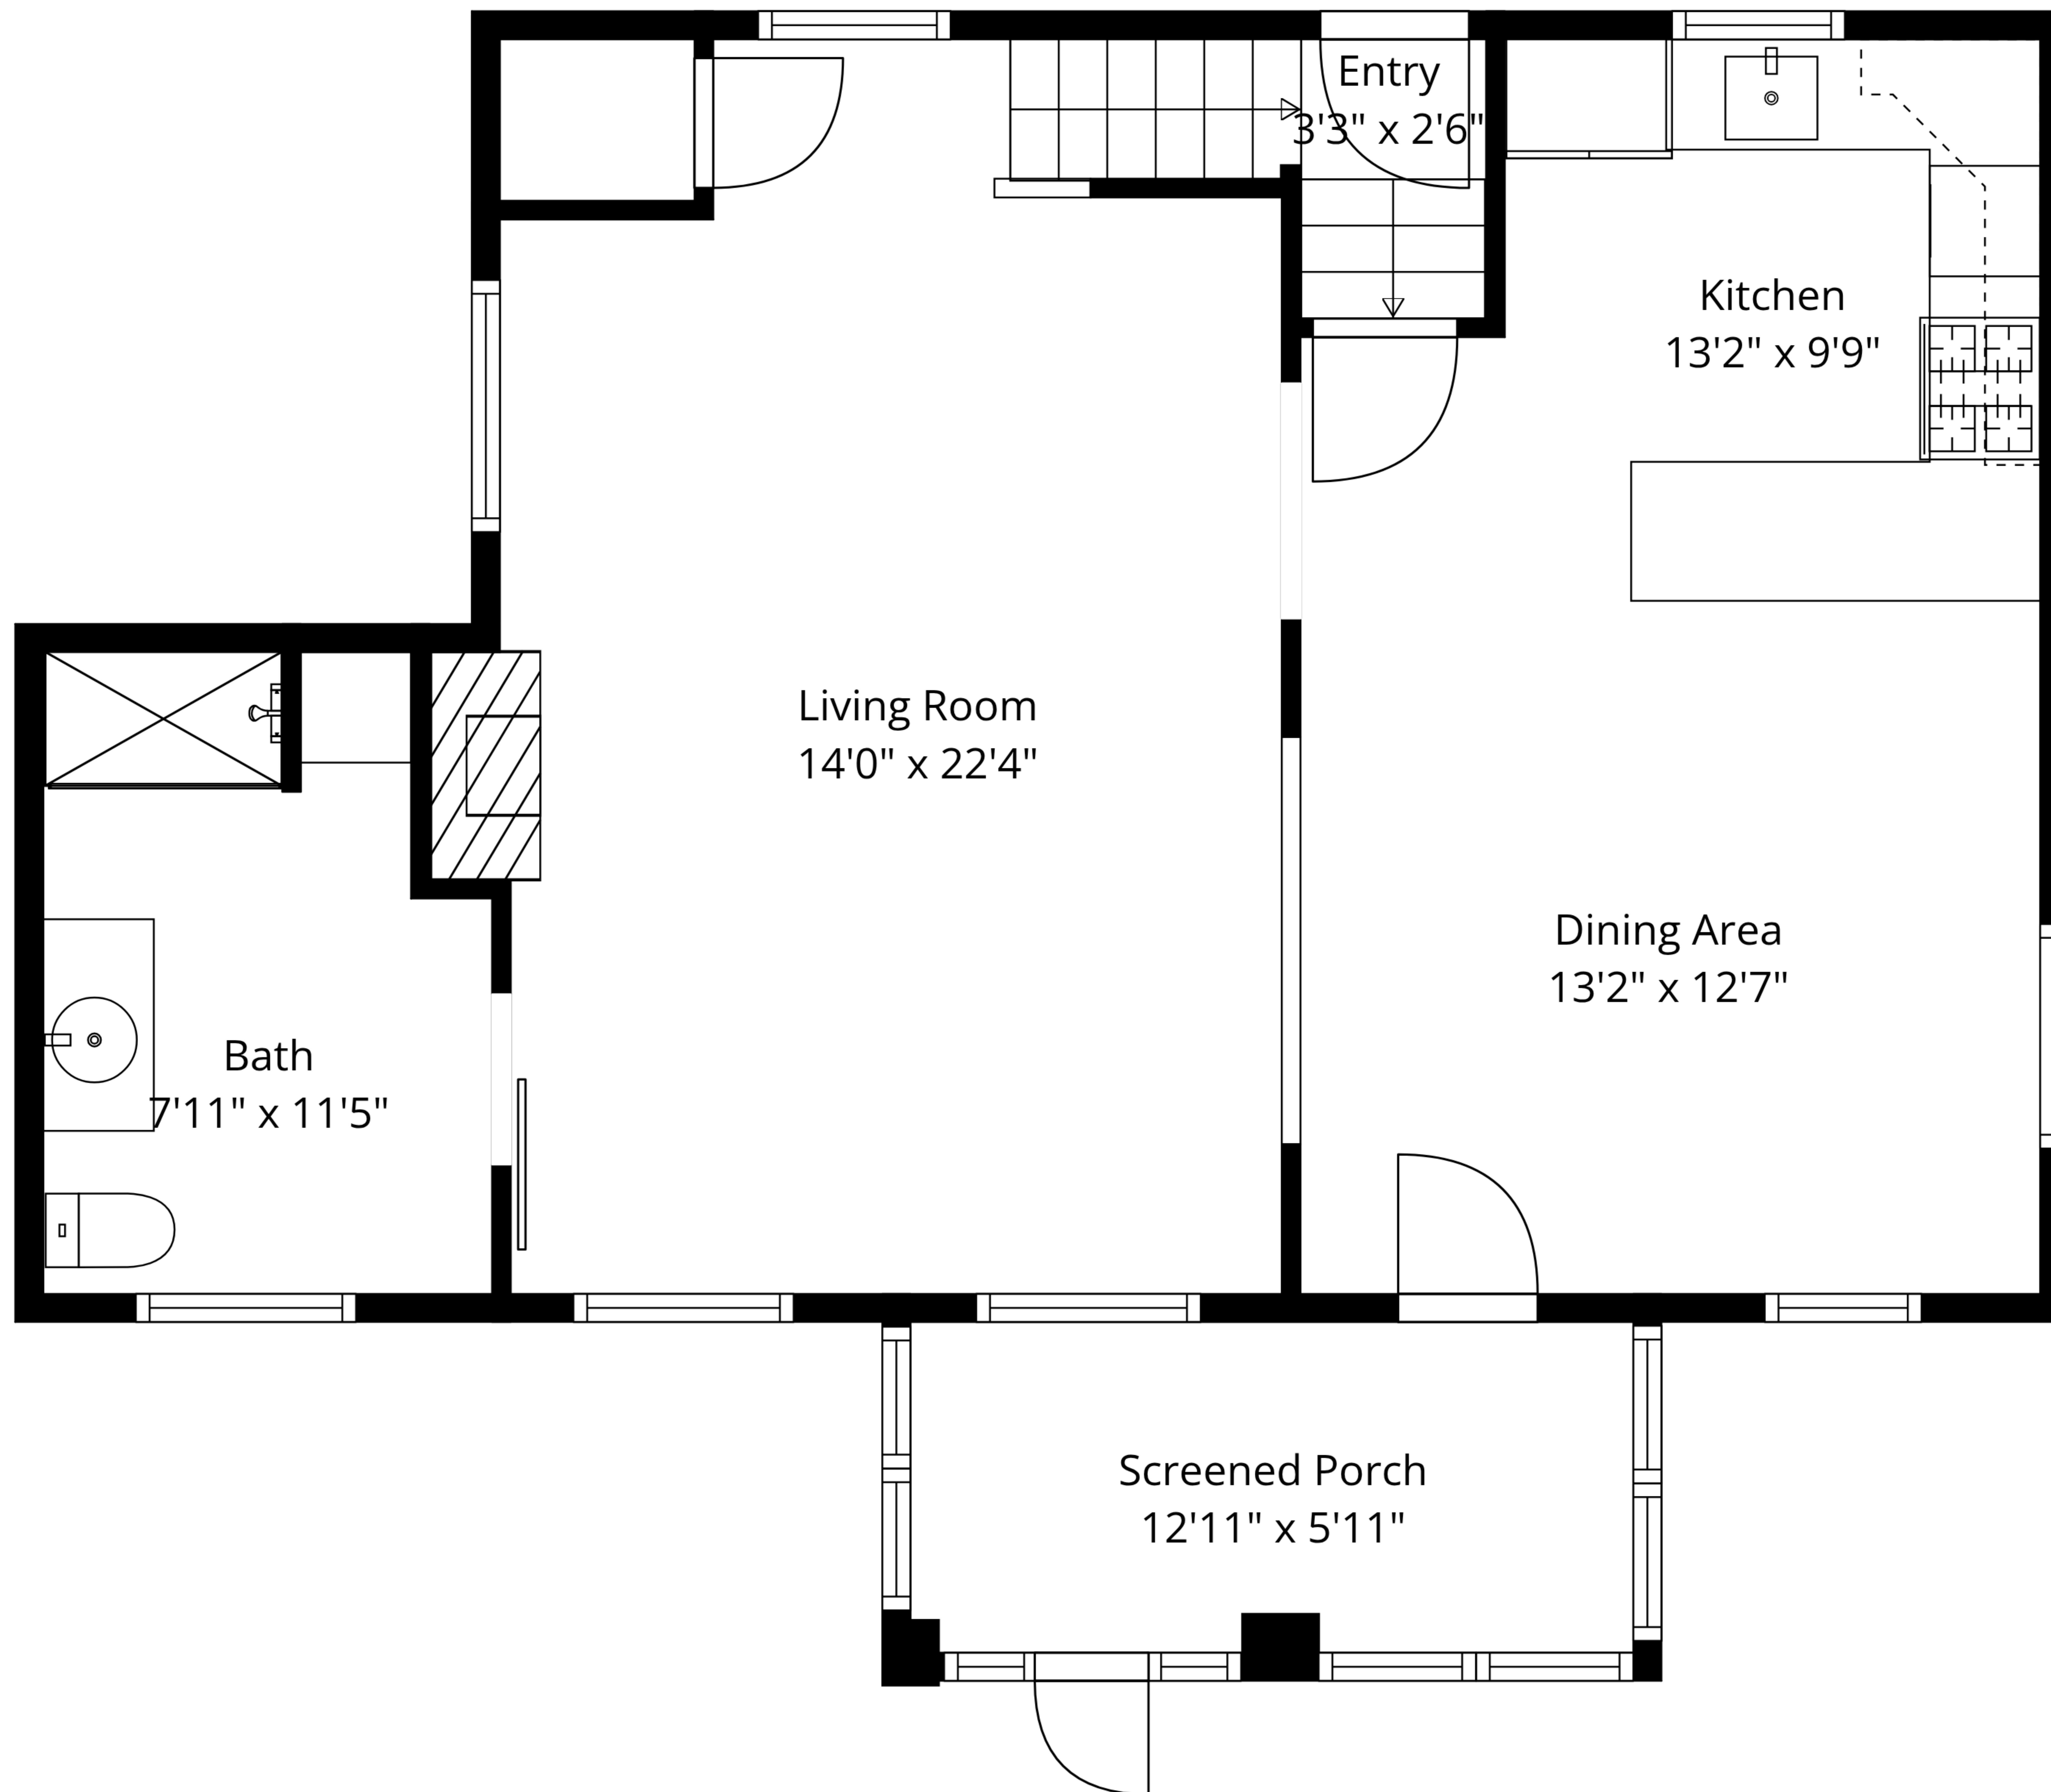

TOTAL: 2323 sq. ft

1st floor: 591 sq. ft, 2nd floor: 707 sq. ft, 3rd floor: 614 sq. ft, 4th floor: 411 sq. ft
EXCLUDED AREAS: STORAGE: 89 sq. ft, UNDEFINED: 26 sq. ft, SCREENED PORCH: 76 sq. ft,
LOW CEILING: 28 sq. ft, WALLS: 230 sq. ft

Measurements Are Approximate - Deemed Highly Reliable But Not Guaranteed

TOTAL: 2323 sq. ft

1st floor: 591 sq. ft, 2nd floor: 707 sq. ft, 3rd floor: 614 sq. ft, 4th floor: 411 sq. ft
 EXCLUDED AREAS: STORAGE: 89 sq. ft, UNDEFINED: 26 sq. ft, SCREENED PORCH: 76 sq. ft,
 LOW CEILING: 28 sq. ft, WALLS: 230 sq. ft