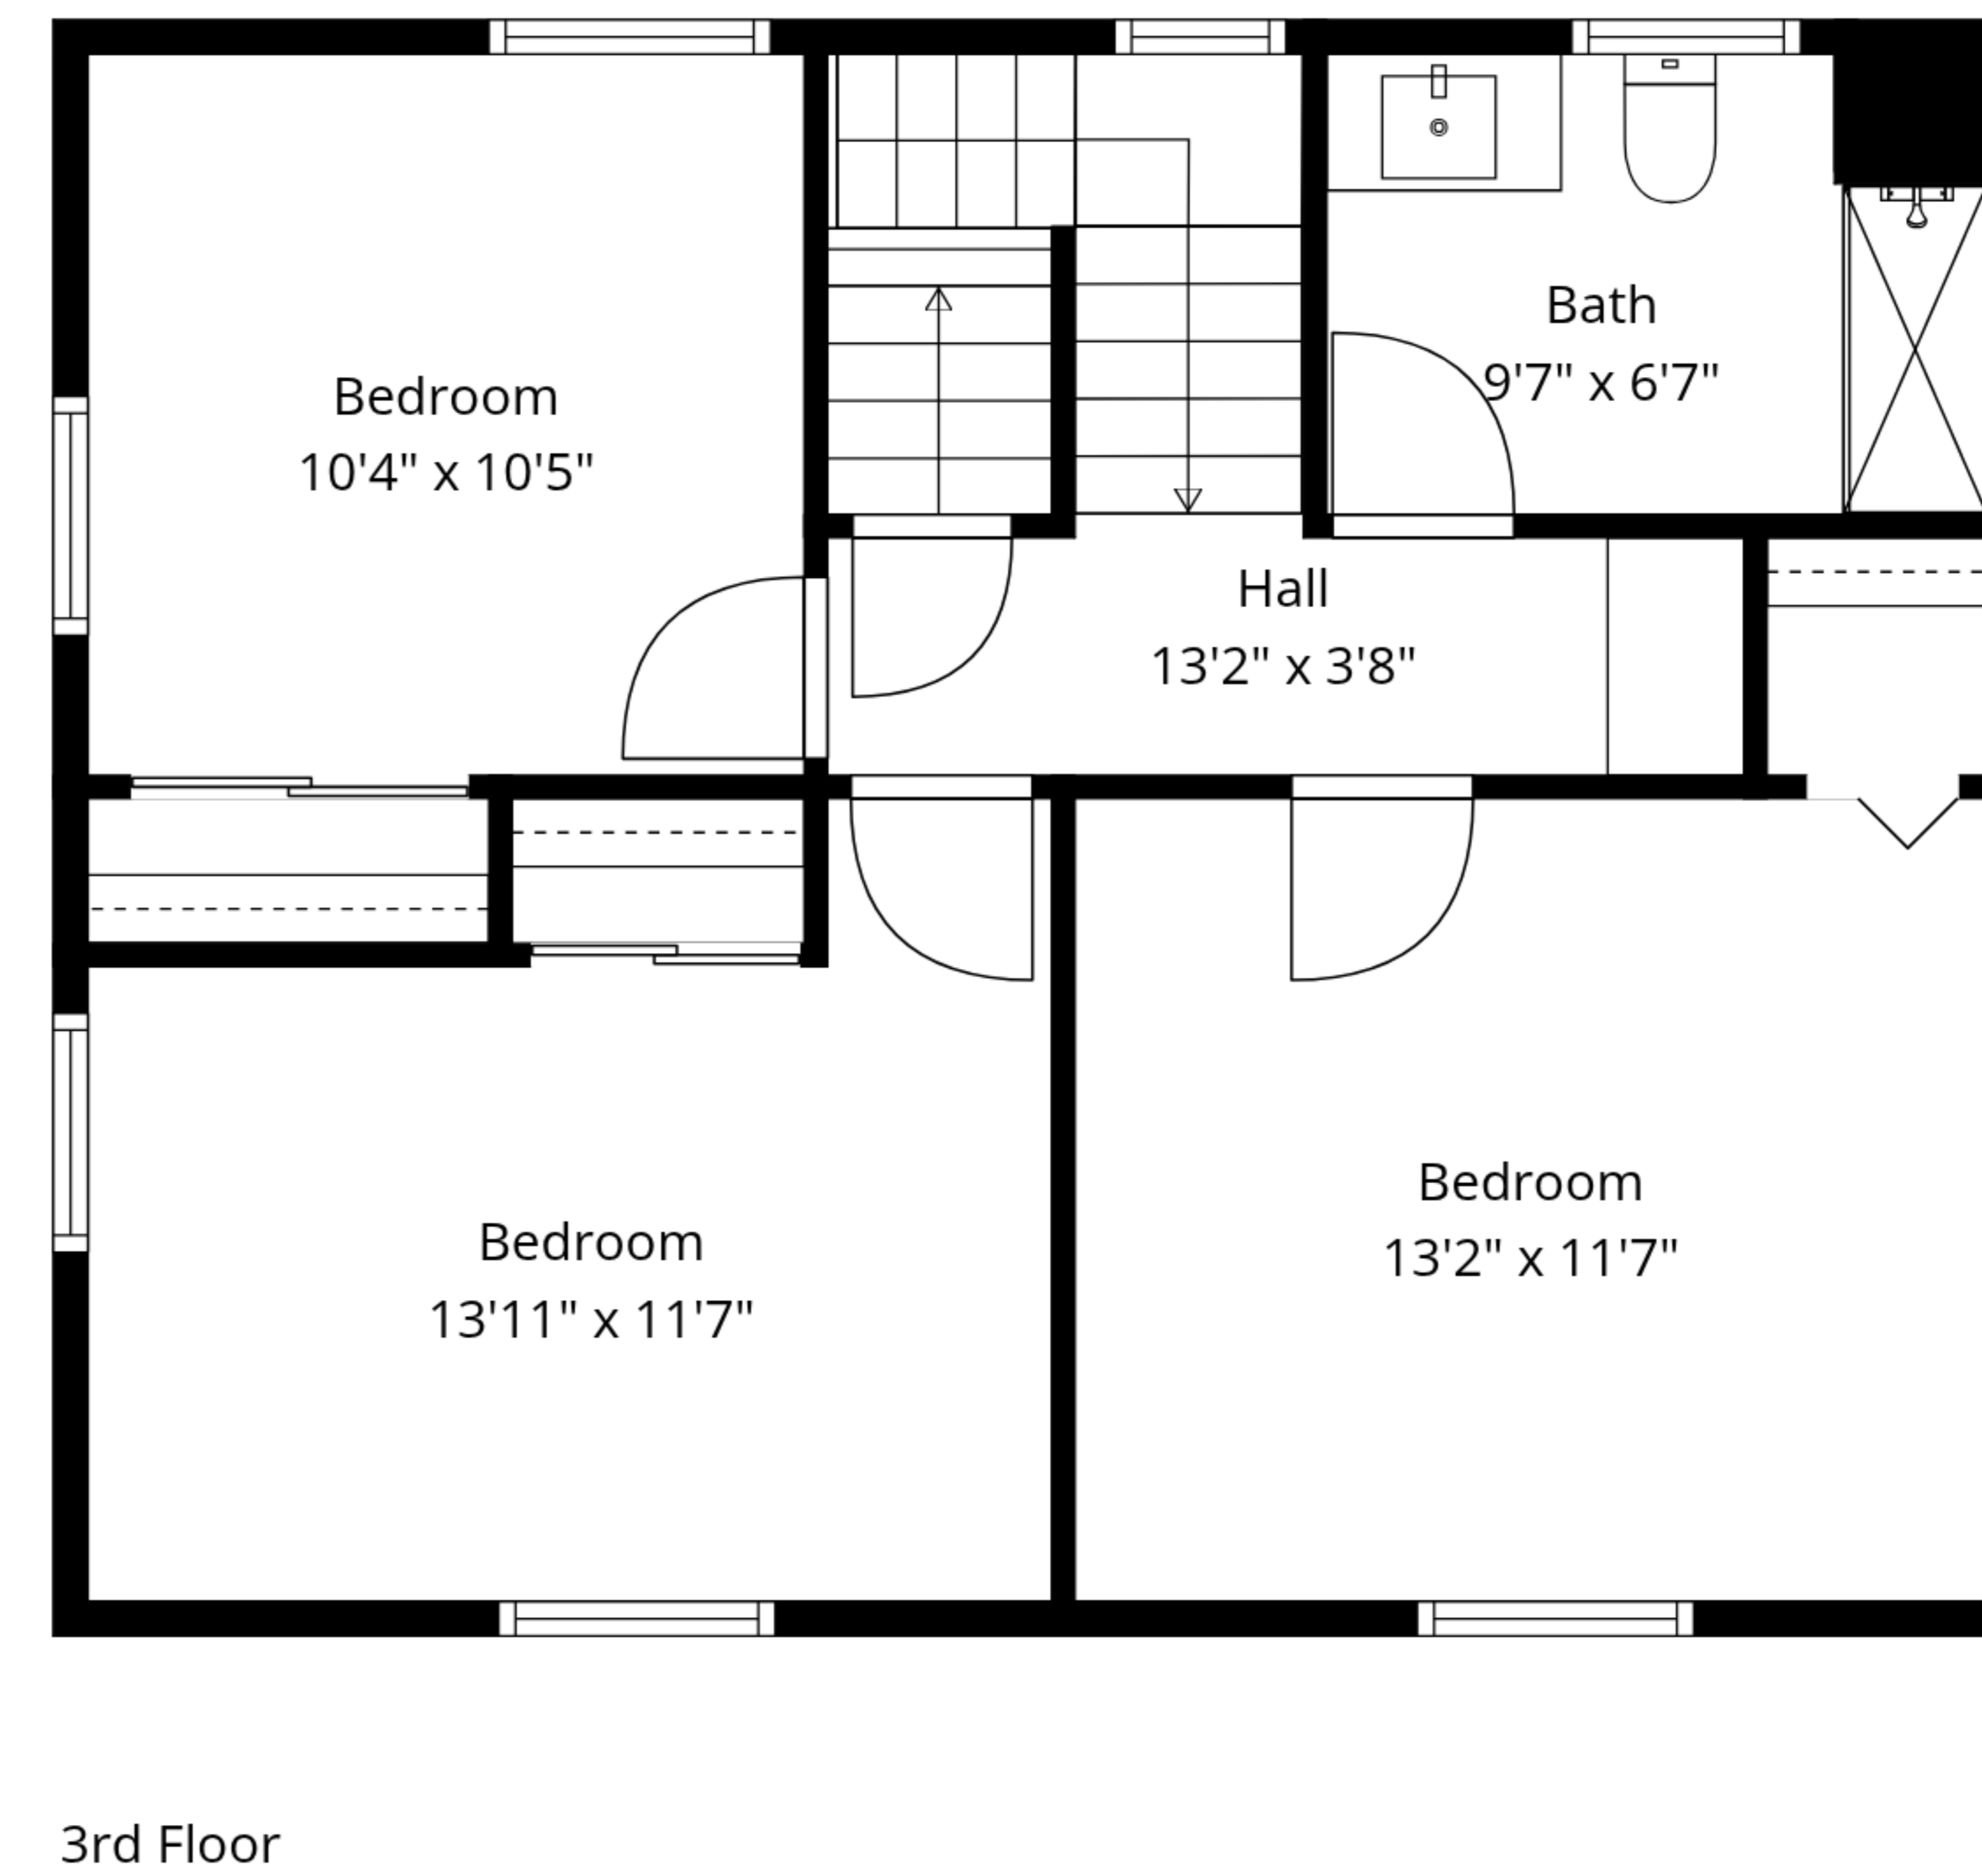

TOTAL: 2323 sq. ft
1st floor: 591 sq. ft, 2nd floor: 707 sq. ft, 3rd floor: 614 sq. ft, 4th floor: 411 sq. ft
EXCLUDED AREAS: STORAGE: 89 sq. ft, UNDEFINED: 26 sq. ft, SCREENED PORCH: 76 sq. ft,
LOW CEILING: 28 sq. ft, WALLS: 230 sq. ft