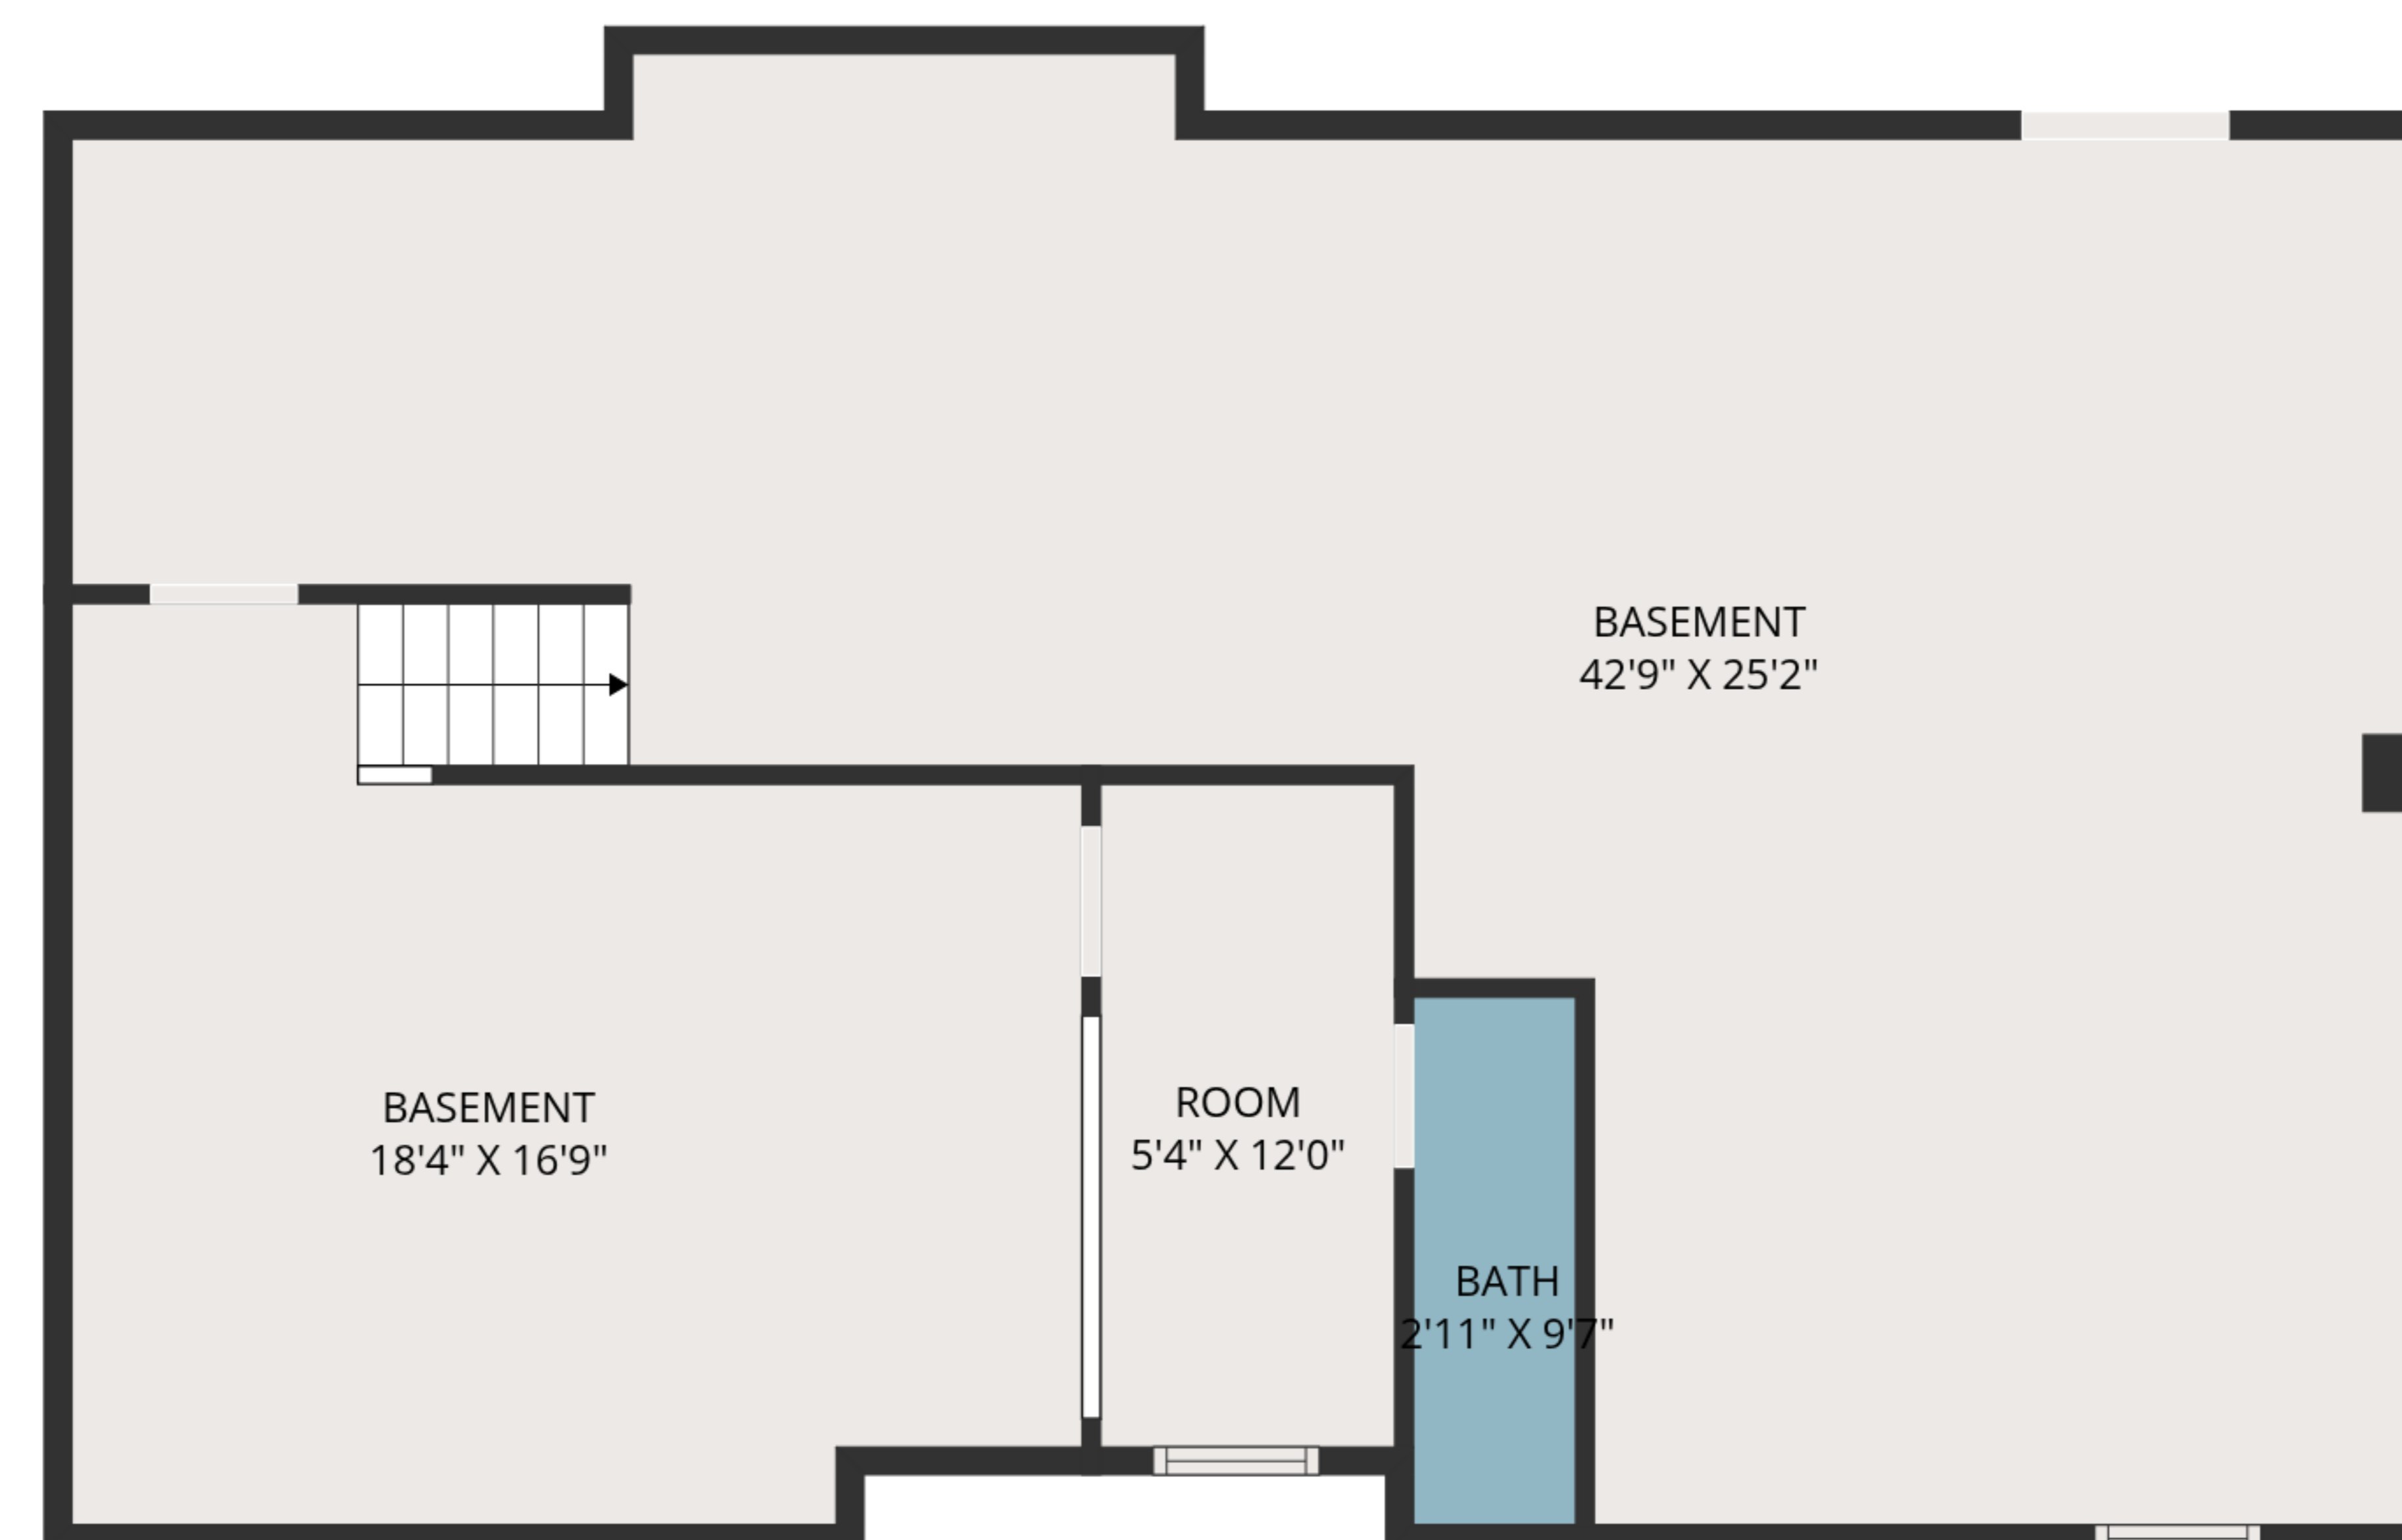

TOTAL: 1193 sq. ft

Basement: 107 sq. ft, 1st floor: 1086 sq. ft

EXCLUDED AREAS: BASEMENT: 968 sq. ft, SCREENED PORCH: 186 sq. ft, GARAGE: 294 sq. ft,
WALLS: 188 sq. ft

MEASUREMENTS ARE DEEMED HIGHLY RELIABLE BUT NOT GUARANTEED.

1ST FLOOR

BASEMENT

TOTAL: 1193 sq. ft

Basement: 107 sq. ft, 1st floor: 1086 sq. ft

EXCLUDED AREAS: BASEMENT: 968 sq. ft, SCREENED PORCH: 186 sq. ft, GARAGE: 294 sq. ft,
WALLS: 188 sq. ft

MEASUREMENTS ARE DEEMED HIGHLY RELIABLE BUT NOT GUARANTEED.