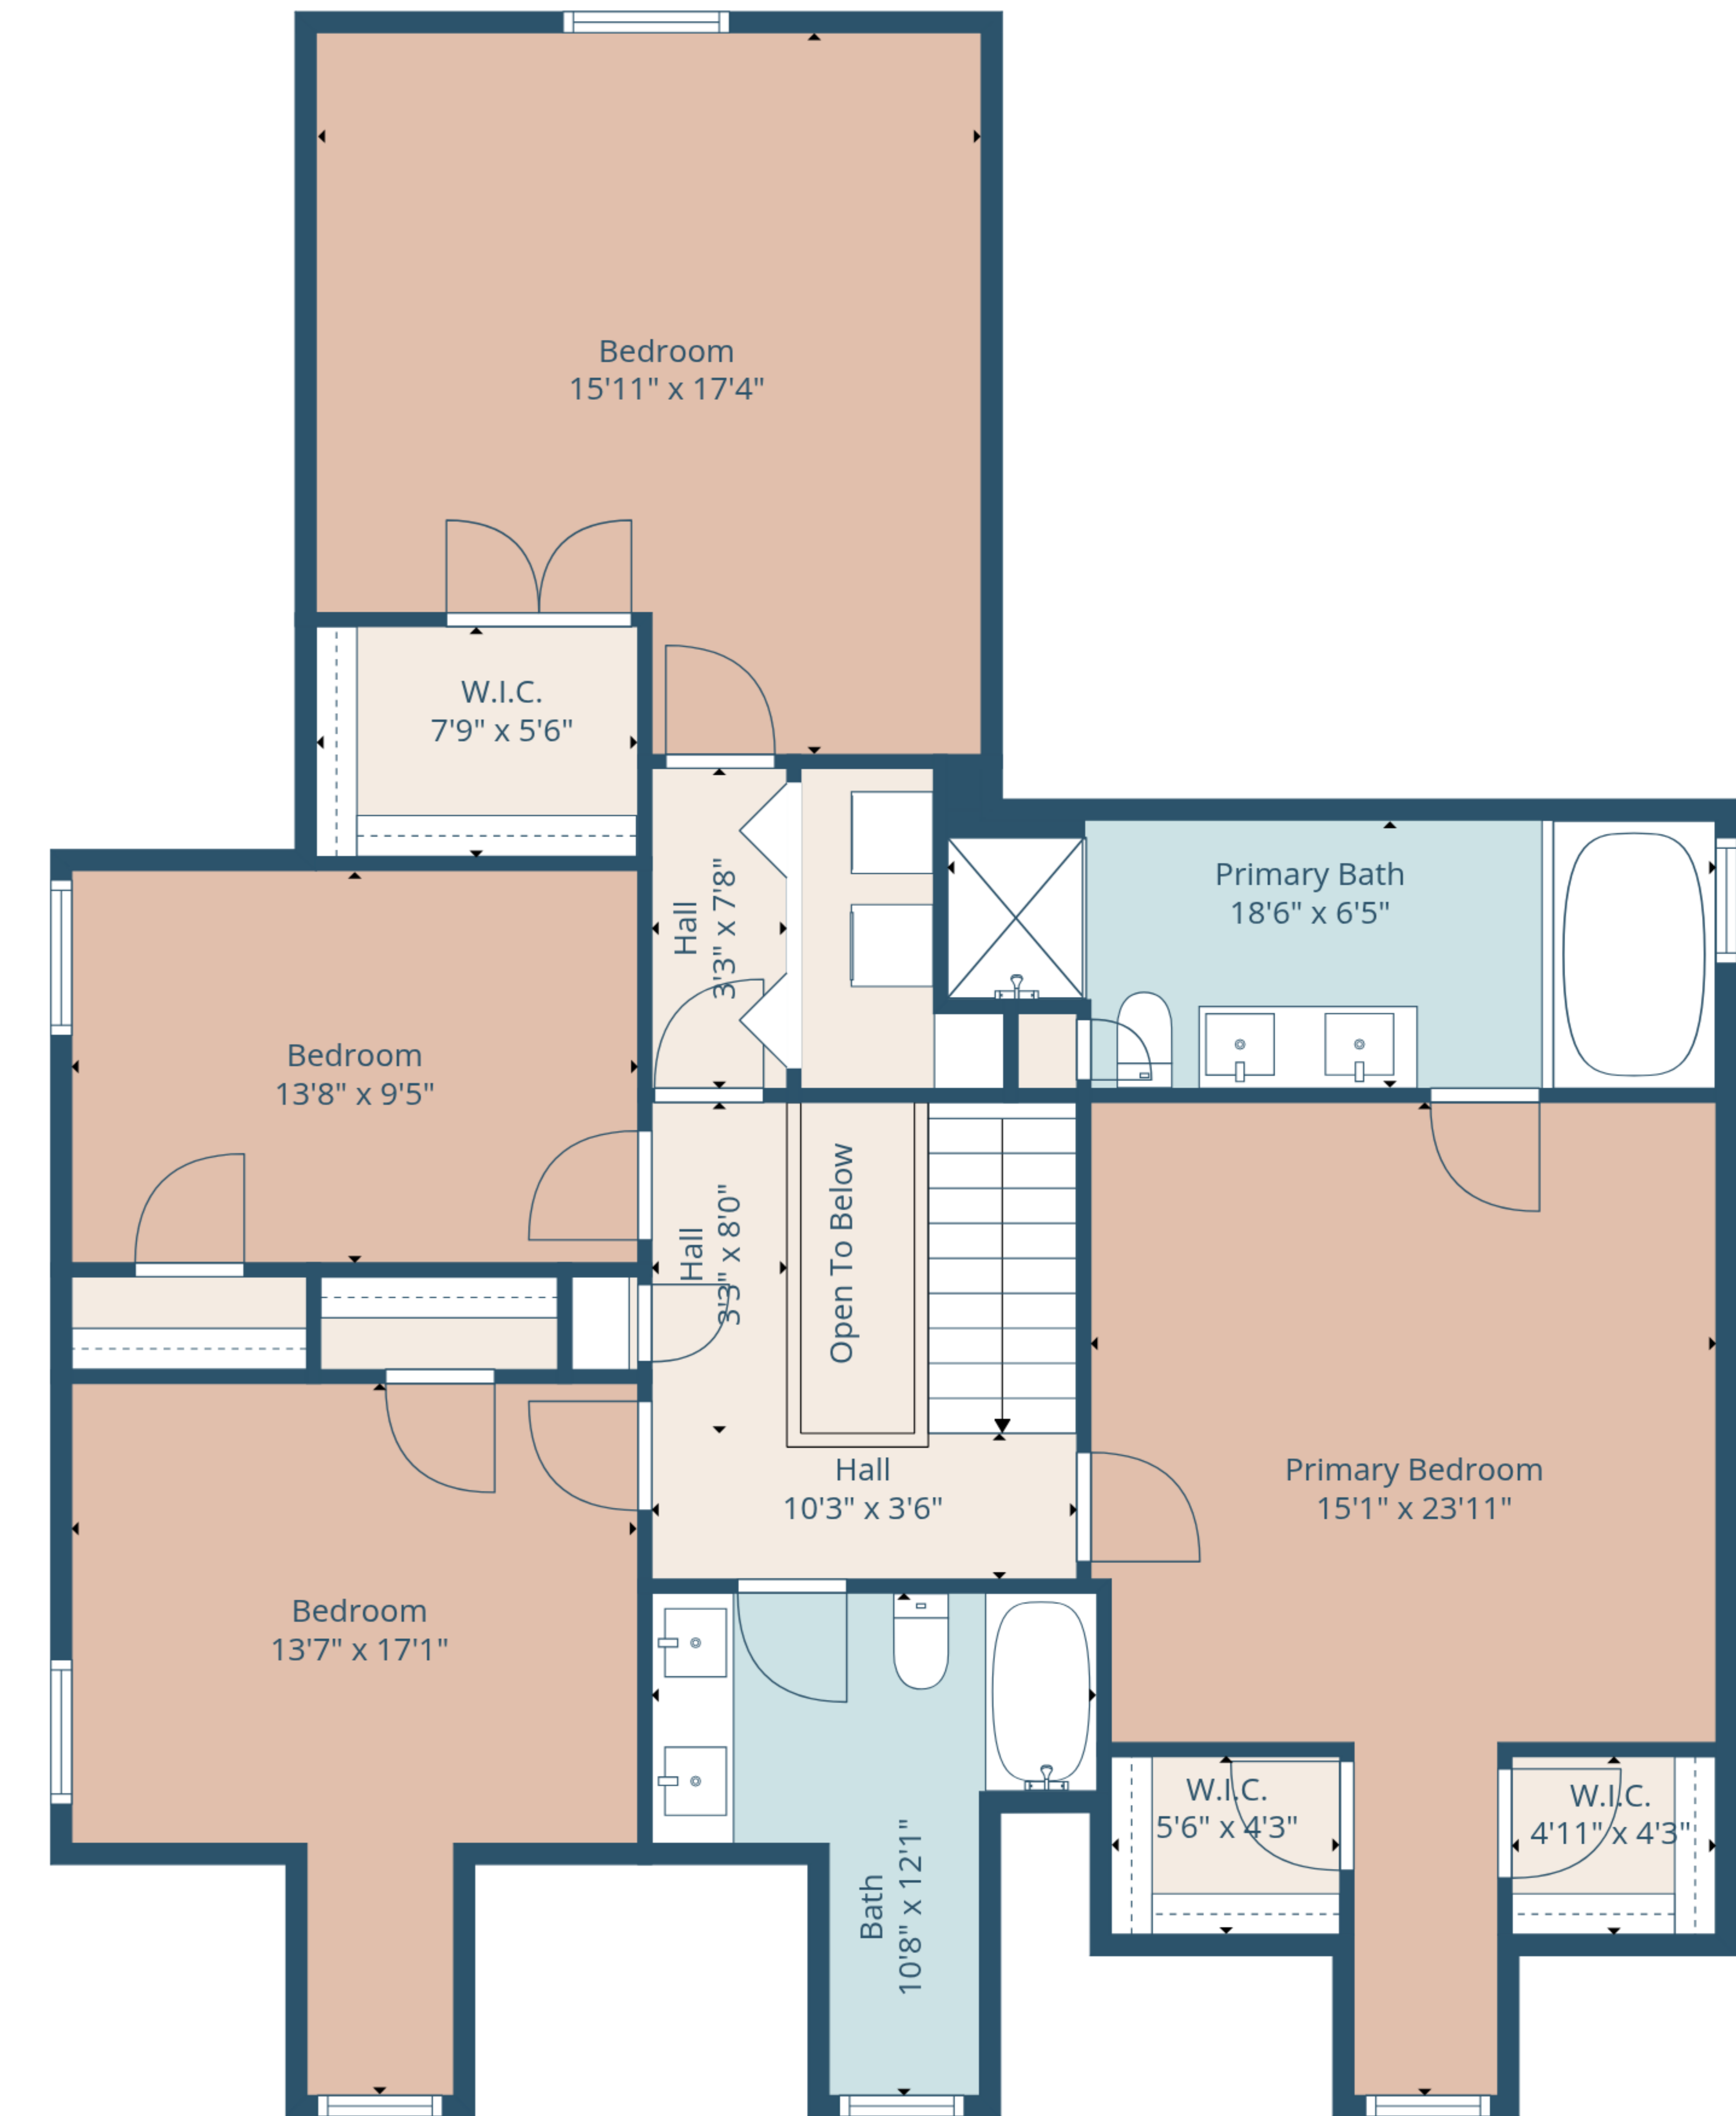

TOTAL: 2739 sq. ft

1st floor: 1405 sq. ft, 2nd floor: 1334 sq. ft

EXCLUDED AREAS: GARAGE: 589 sq. ft, SCREENED PORCH: 245 sq. ft, FIREPLACE: 12 sq. ft,
OPEN TO BELOW: 22 sq. ft, WALLS: 240 sq. ft

TOTAL: 2739 sq. ft

1st floor: 1405 sq. ft, 2nd floor: 1334 sq. ft

EXCLUDED AREAS: GARAGE: 589 sq. ft, SCREENED PORCH: 245 sq. ft, FIREPLACE: 12 sq. ft,
OPEN TO BELOW: 22 sq. ft, WALLS: 240 sq. ft

1st Floor

2nd Floor

TOTAL: 2739 sq. ft
 1st floor: 1405 sq. ft, 2nd floor: 1334 sq. ft
 EXCLUDED AREAS: GARAGE: 589 sq. ft, SCREENED PORCH: 245 sq. ft, FIREPLACE: 12 sq. ft,
 OPEN TO BELOW: 22 sq. ft, WALLS: 240 sq. ft