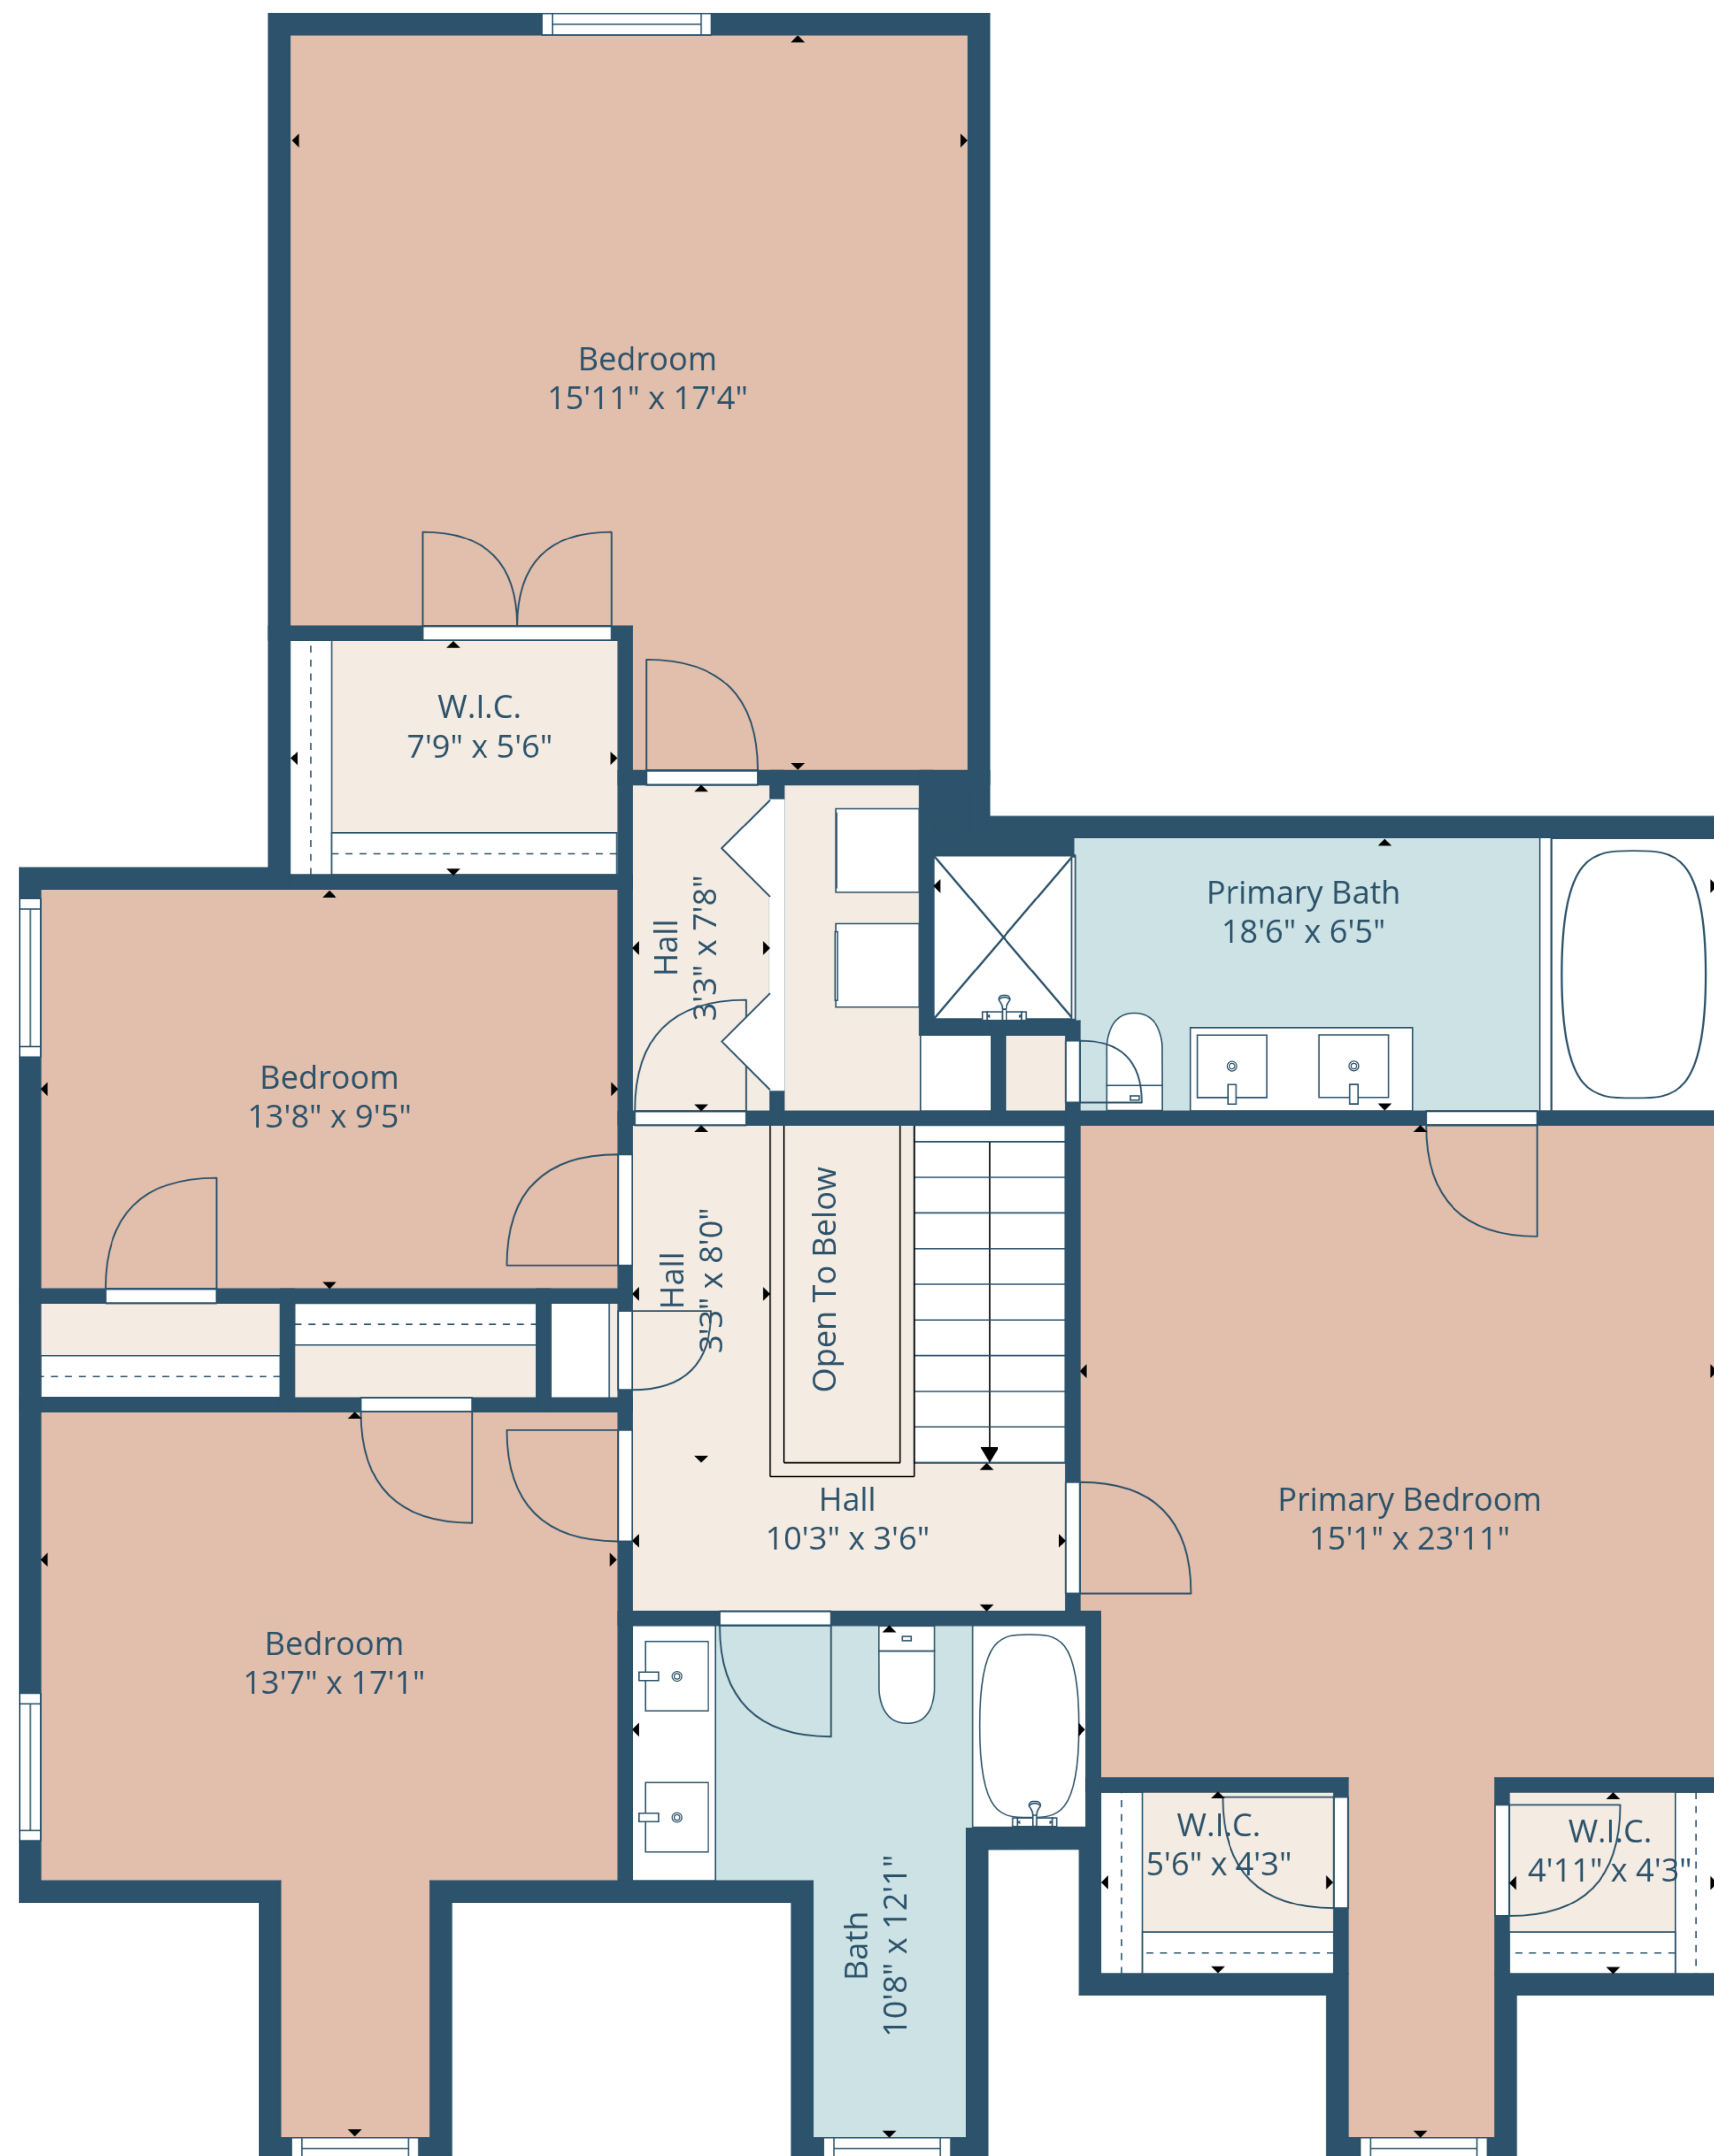

TOTAL: 2739 sq. ft

1st floor: 1405 sq. ft, 2nd floor: 1334 sq. ft

EXCLUDED AREAS: GARAGE: 589 sq. ft, SCREENED PORCH: 245 sq. ft, FIREPLACE: 12 sq. ft,
OPEN TO BELOW: 22 sq. ft, WALLS: 240 sq. ft

TOTAL: 2739 sq. ft

1st floor: 1405 sq. ft, 2nd floor: 1334 sq. ft

EXCLUDED AREAS: GARAGE: 589 sq. ft, SCREENED PORCH: 245 sq. ft, FIREPLACE: 12 sq. ft,
OPEN TO BELOW: 22 sq. ft, WALLS: 240 sq. ft

1st Floor

2nd Floor

TOTAL: 2739 sq. ft
 1st floor: 1405 sq. ft, 2nd floor: 1334 sq. ft
 EXCLUDED AREAS: GARAGE: 589 sq. ft, SCREENED PORCH: 245 sq. ft, FIREPLACE: 12 sq. ft,
 OPEN TO BELOW: 22 sq. ft, WALLS: 240 sq. ft