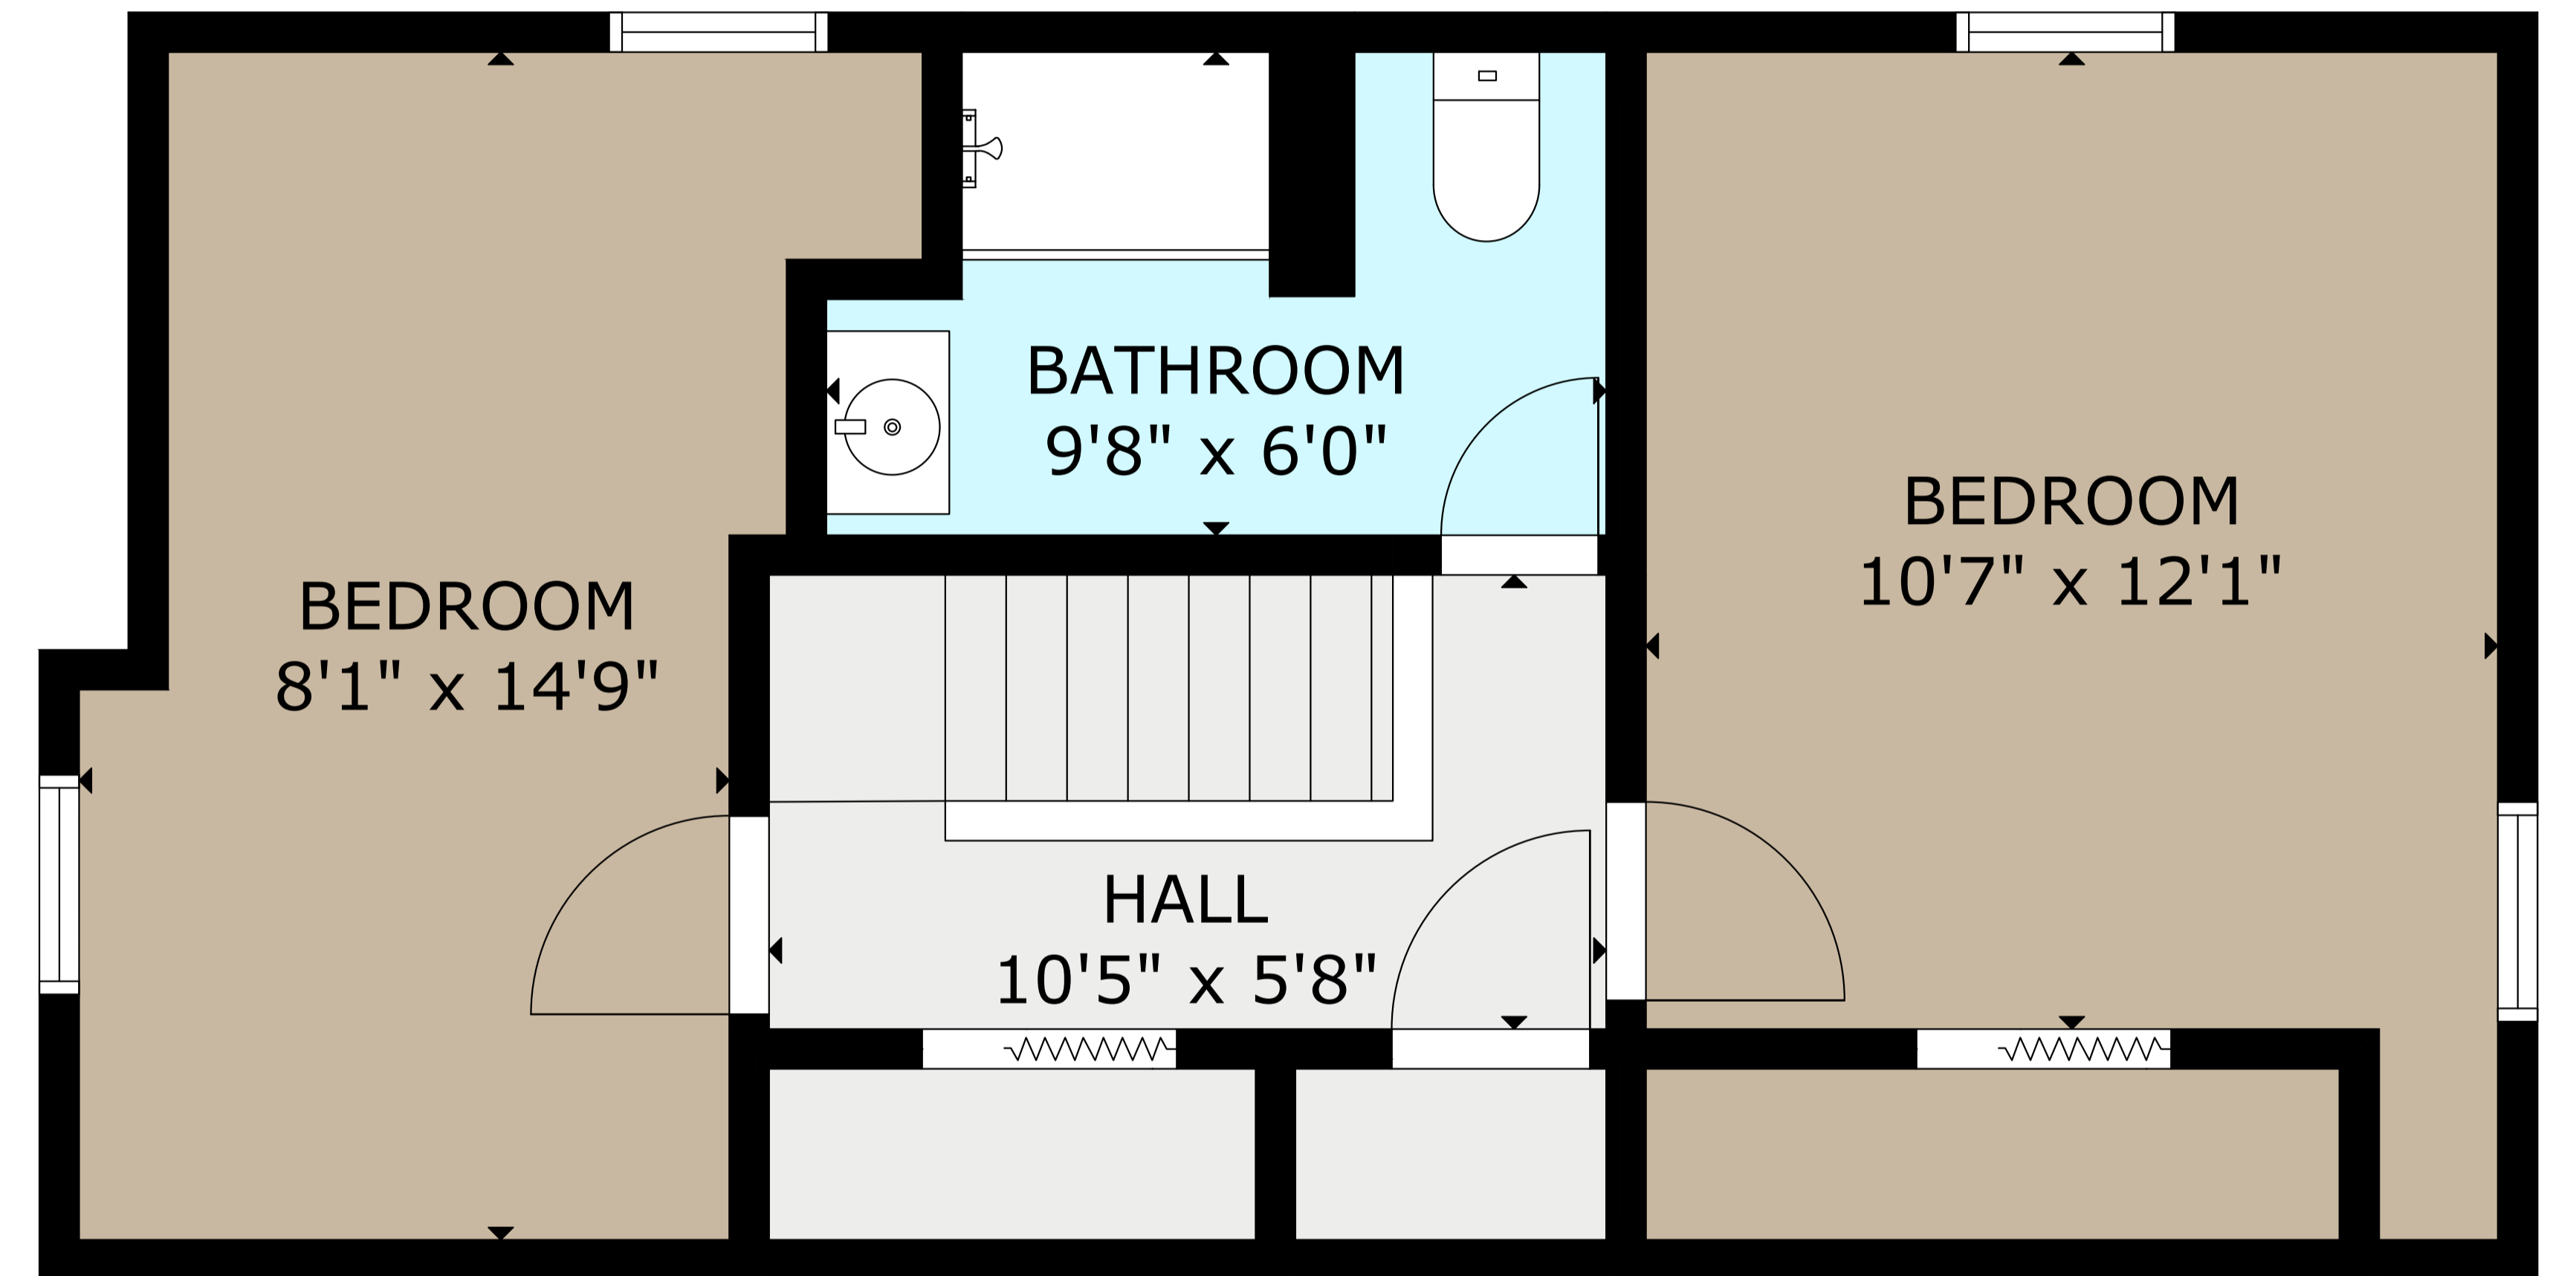

MAIN FLOOR

UPPER LEVEL 1

GROSS INTERNAL AREA
 TOTAL: 1285 sq.ft
 MAIN FLOOR: 852 sq.ft, UPPER LEVEL 1: 433 sq.ft
 SIZE AND DIMENSIONS ARE APPROXIMATE, ACTUAL MAY VARY