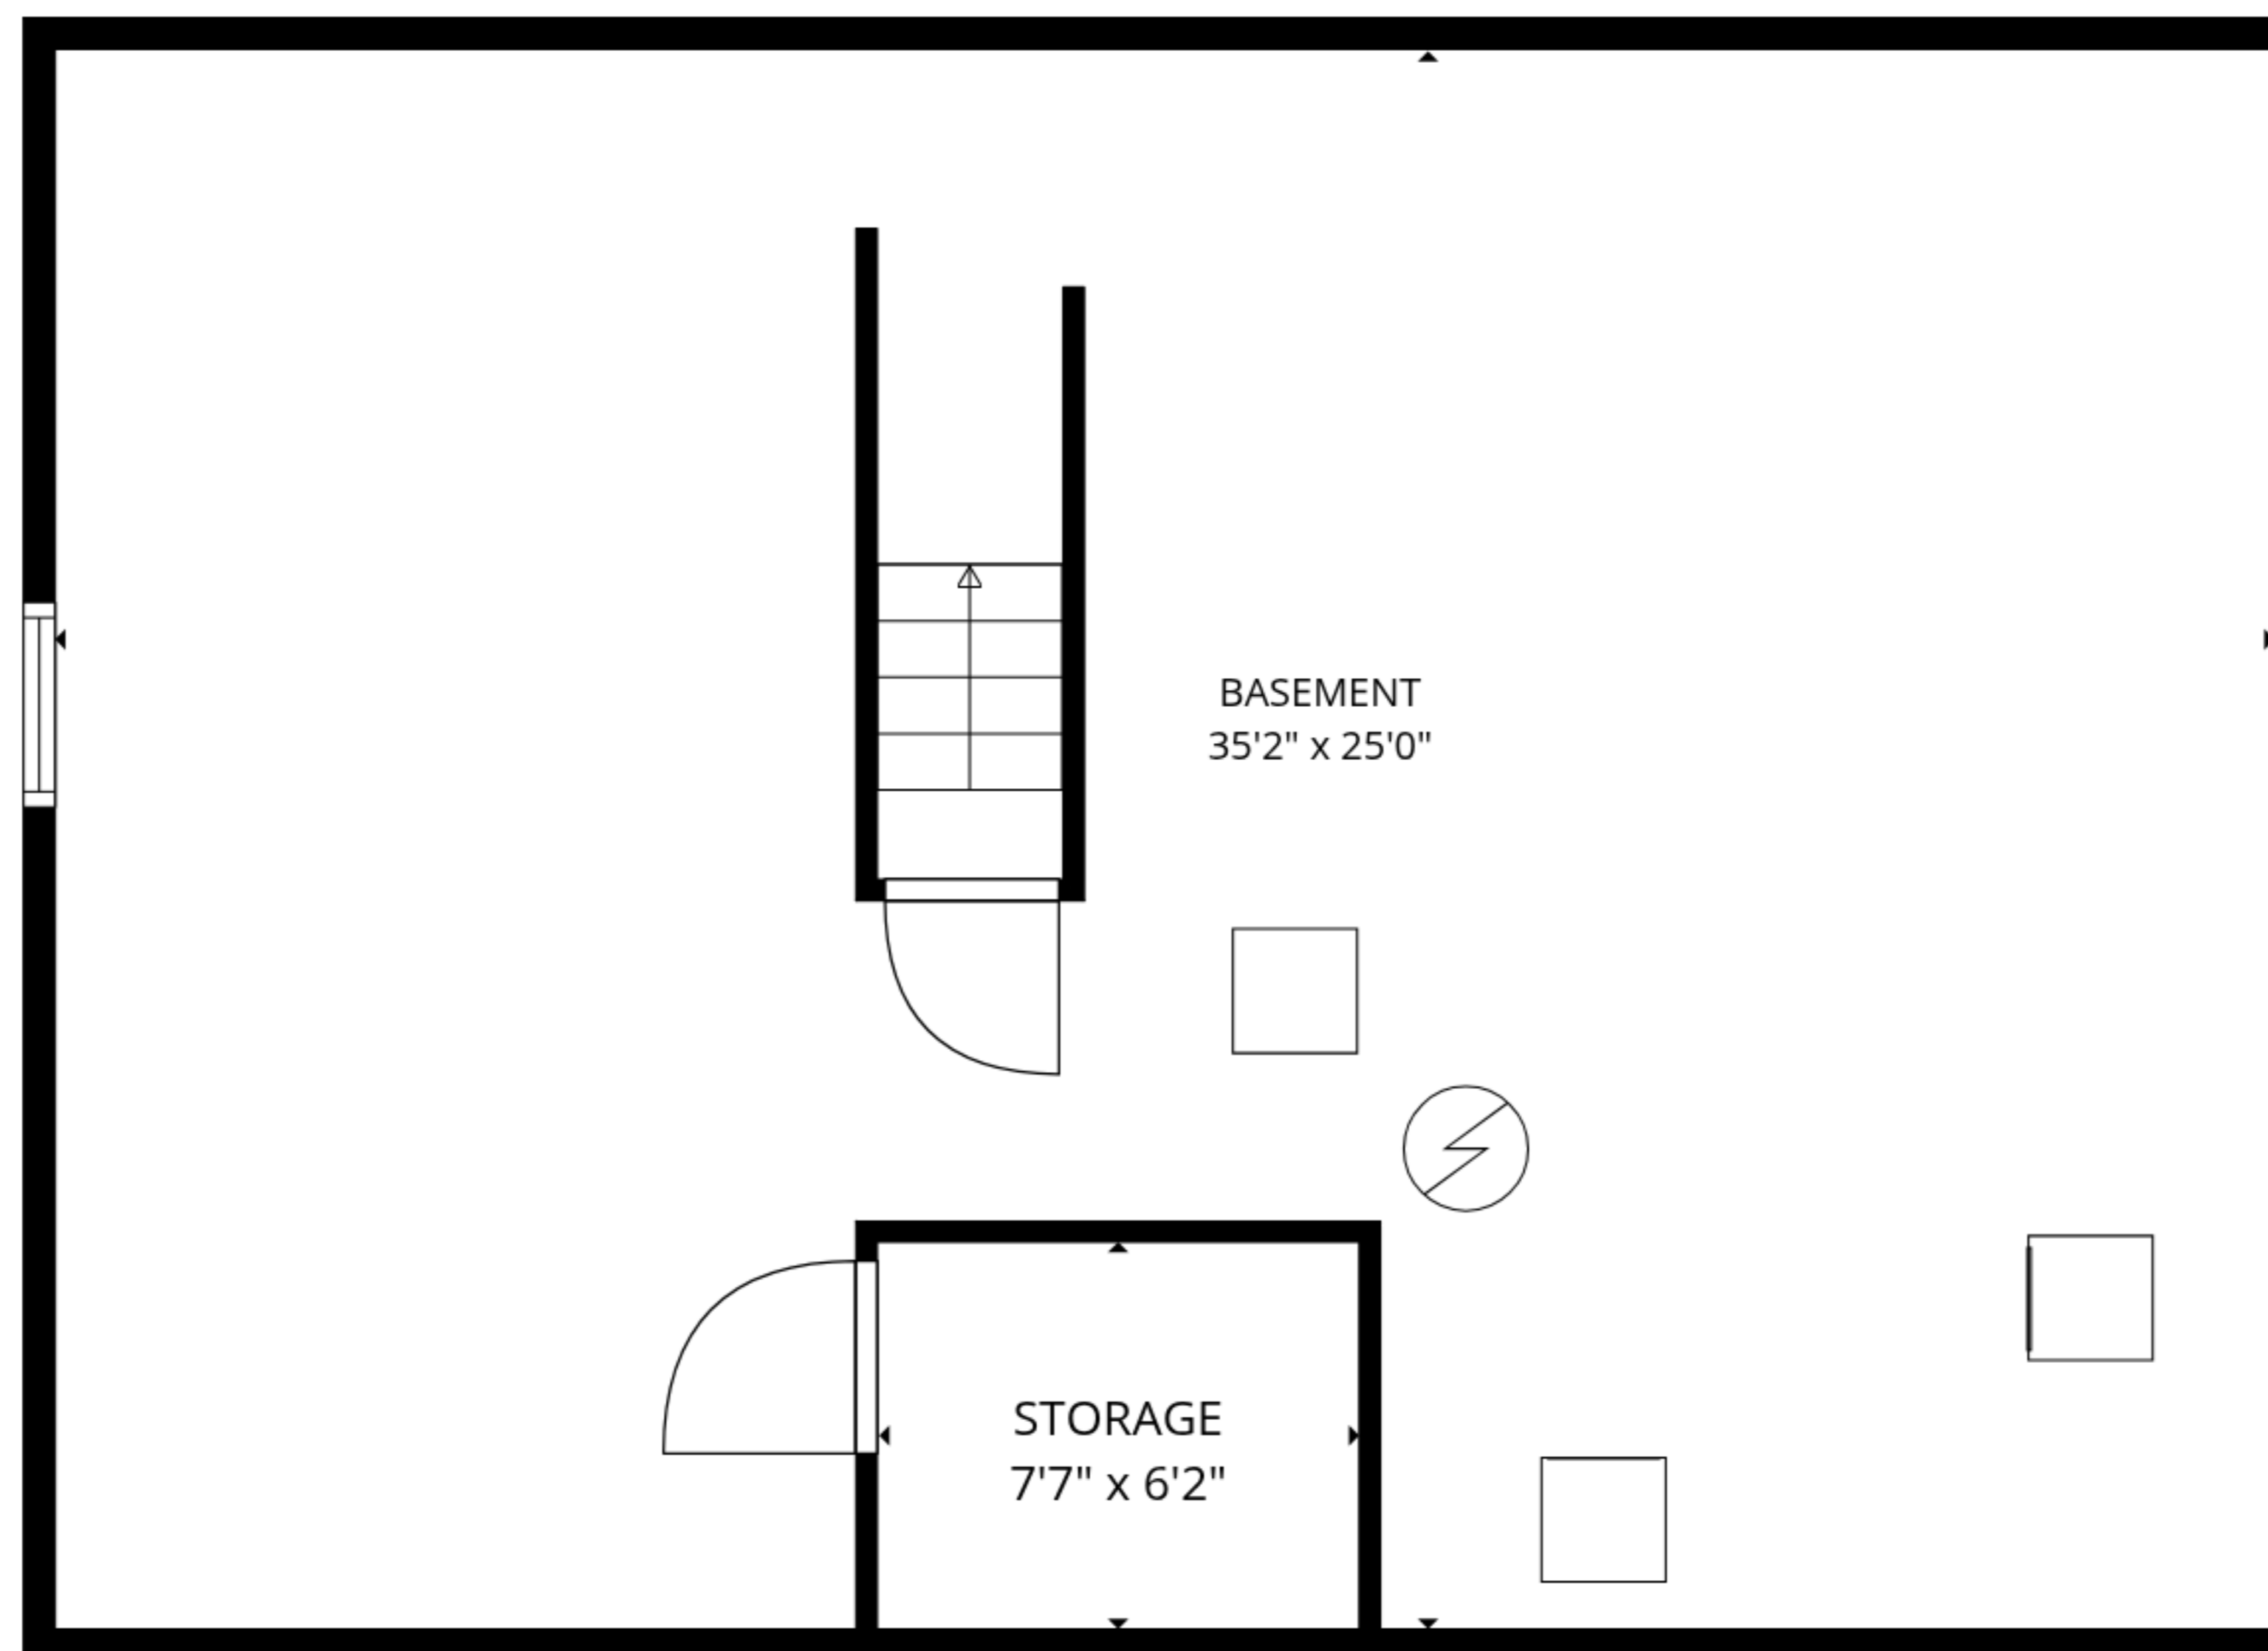

**TOTAL: 888 sq. ft**

Basement: 0 sq. ft, 1st floor: 888 sq. ft

EXCLUDED AREAS: STORAGE: 54 sq. ft, BASEMENT: 826 sq. ft, PATIO: 347 sq. ft,  
WALLS: 123 sq. ft

SIZES AND DIMENSIONS ARE APPROXIMATE, ACTUAL MAY VARY.

1st floor

Basement

**TOTAL: 888 sq. ft**

Basement: 0 sq. ft, 1st floor: 888 sq. ft

EXCLUDED AREAS: STORAGE: 54 sq. ft, BASEMENT: 826 sq. ft, PATIO: 347 sq. ft,  
WALLS: 123 sq. ft

SIZES AND DIMENSIONS ARE APPROXIMATE, ACTUAL MAY VARY.