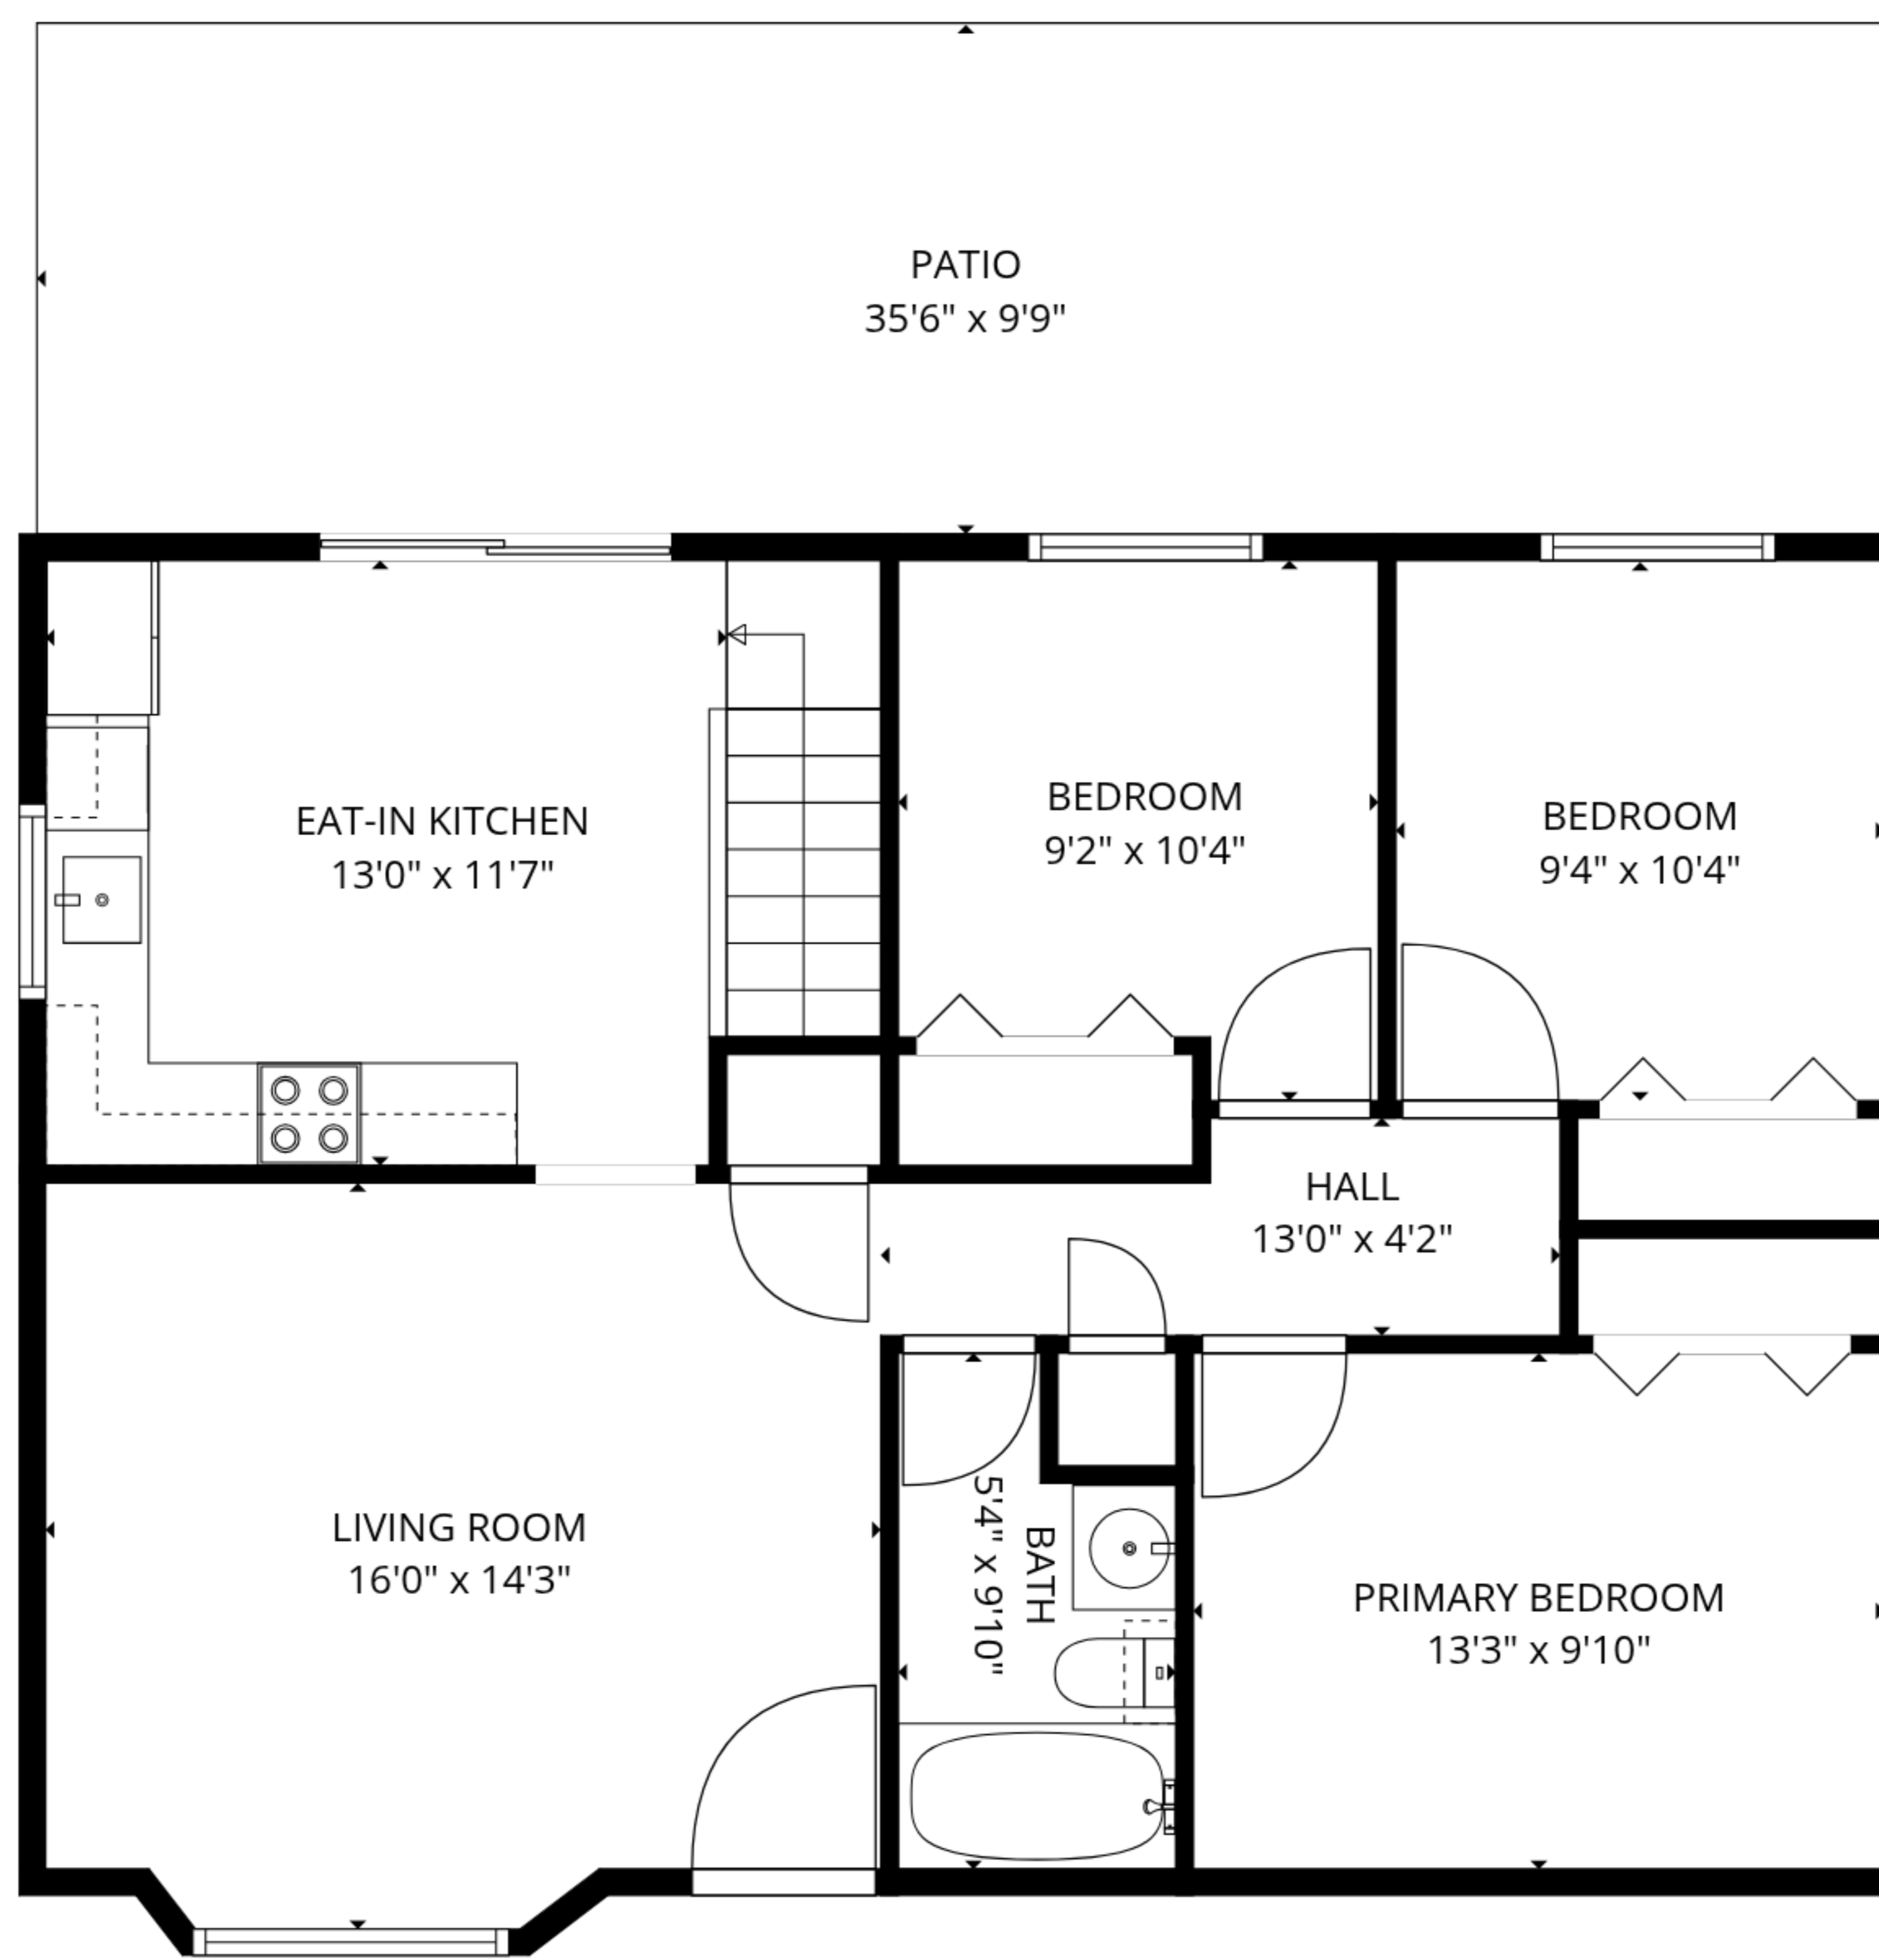

**TOTAL: 888 sq. ft**

Basement: 0 sq. ft, 1st floor: 888 sq. ft

EXCLUDED AREAS: STORAGE: 54 sq. ft, BASEMENT: 826 sq. ft, PATIO: 347 sq. ft,  
WALLS: 123 sq. ft

SIZES AND DIMENSIONS ARE APPROXIMATE, ACTUAL MAY VARY.

1st floor

Basement

**TOTAL: 888 sq. ft**

Basement: 0 sq. ft, 1st floor: 888 sq. ft

EXCLUDED AREAS: STORAGE: 54 sq. ft, BASEMENT: 826 sq. ft, PATIO: 347 sq. ft,  
WALLS: 123 sq. ft

SIZES AND DIMENSIONS ARE APPROXIMATE, ACTUAL MAY VARY.