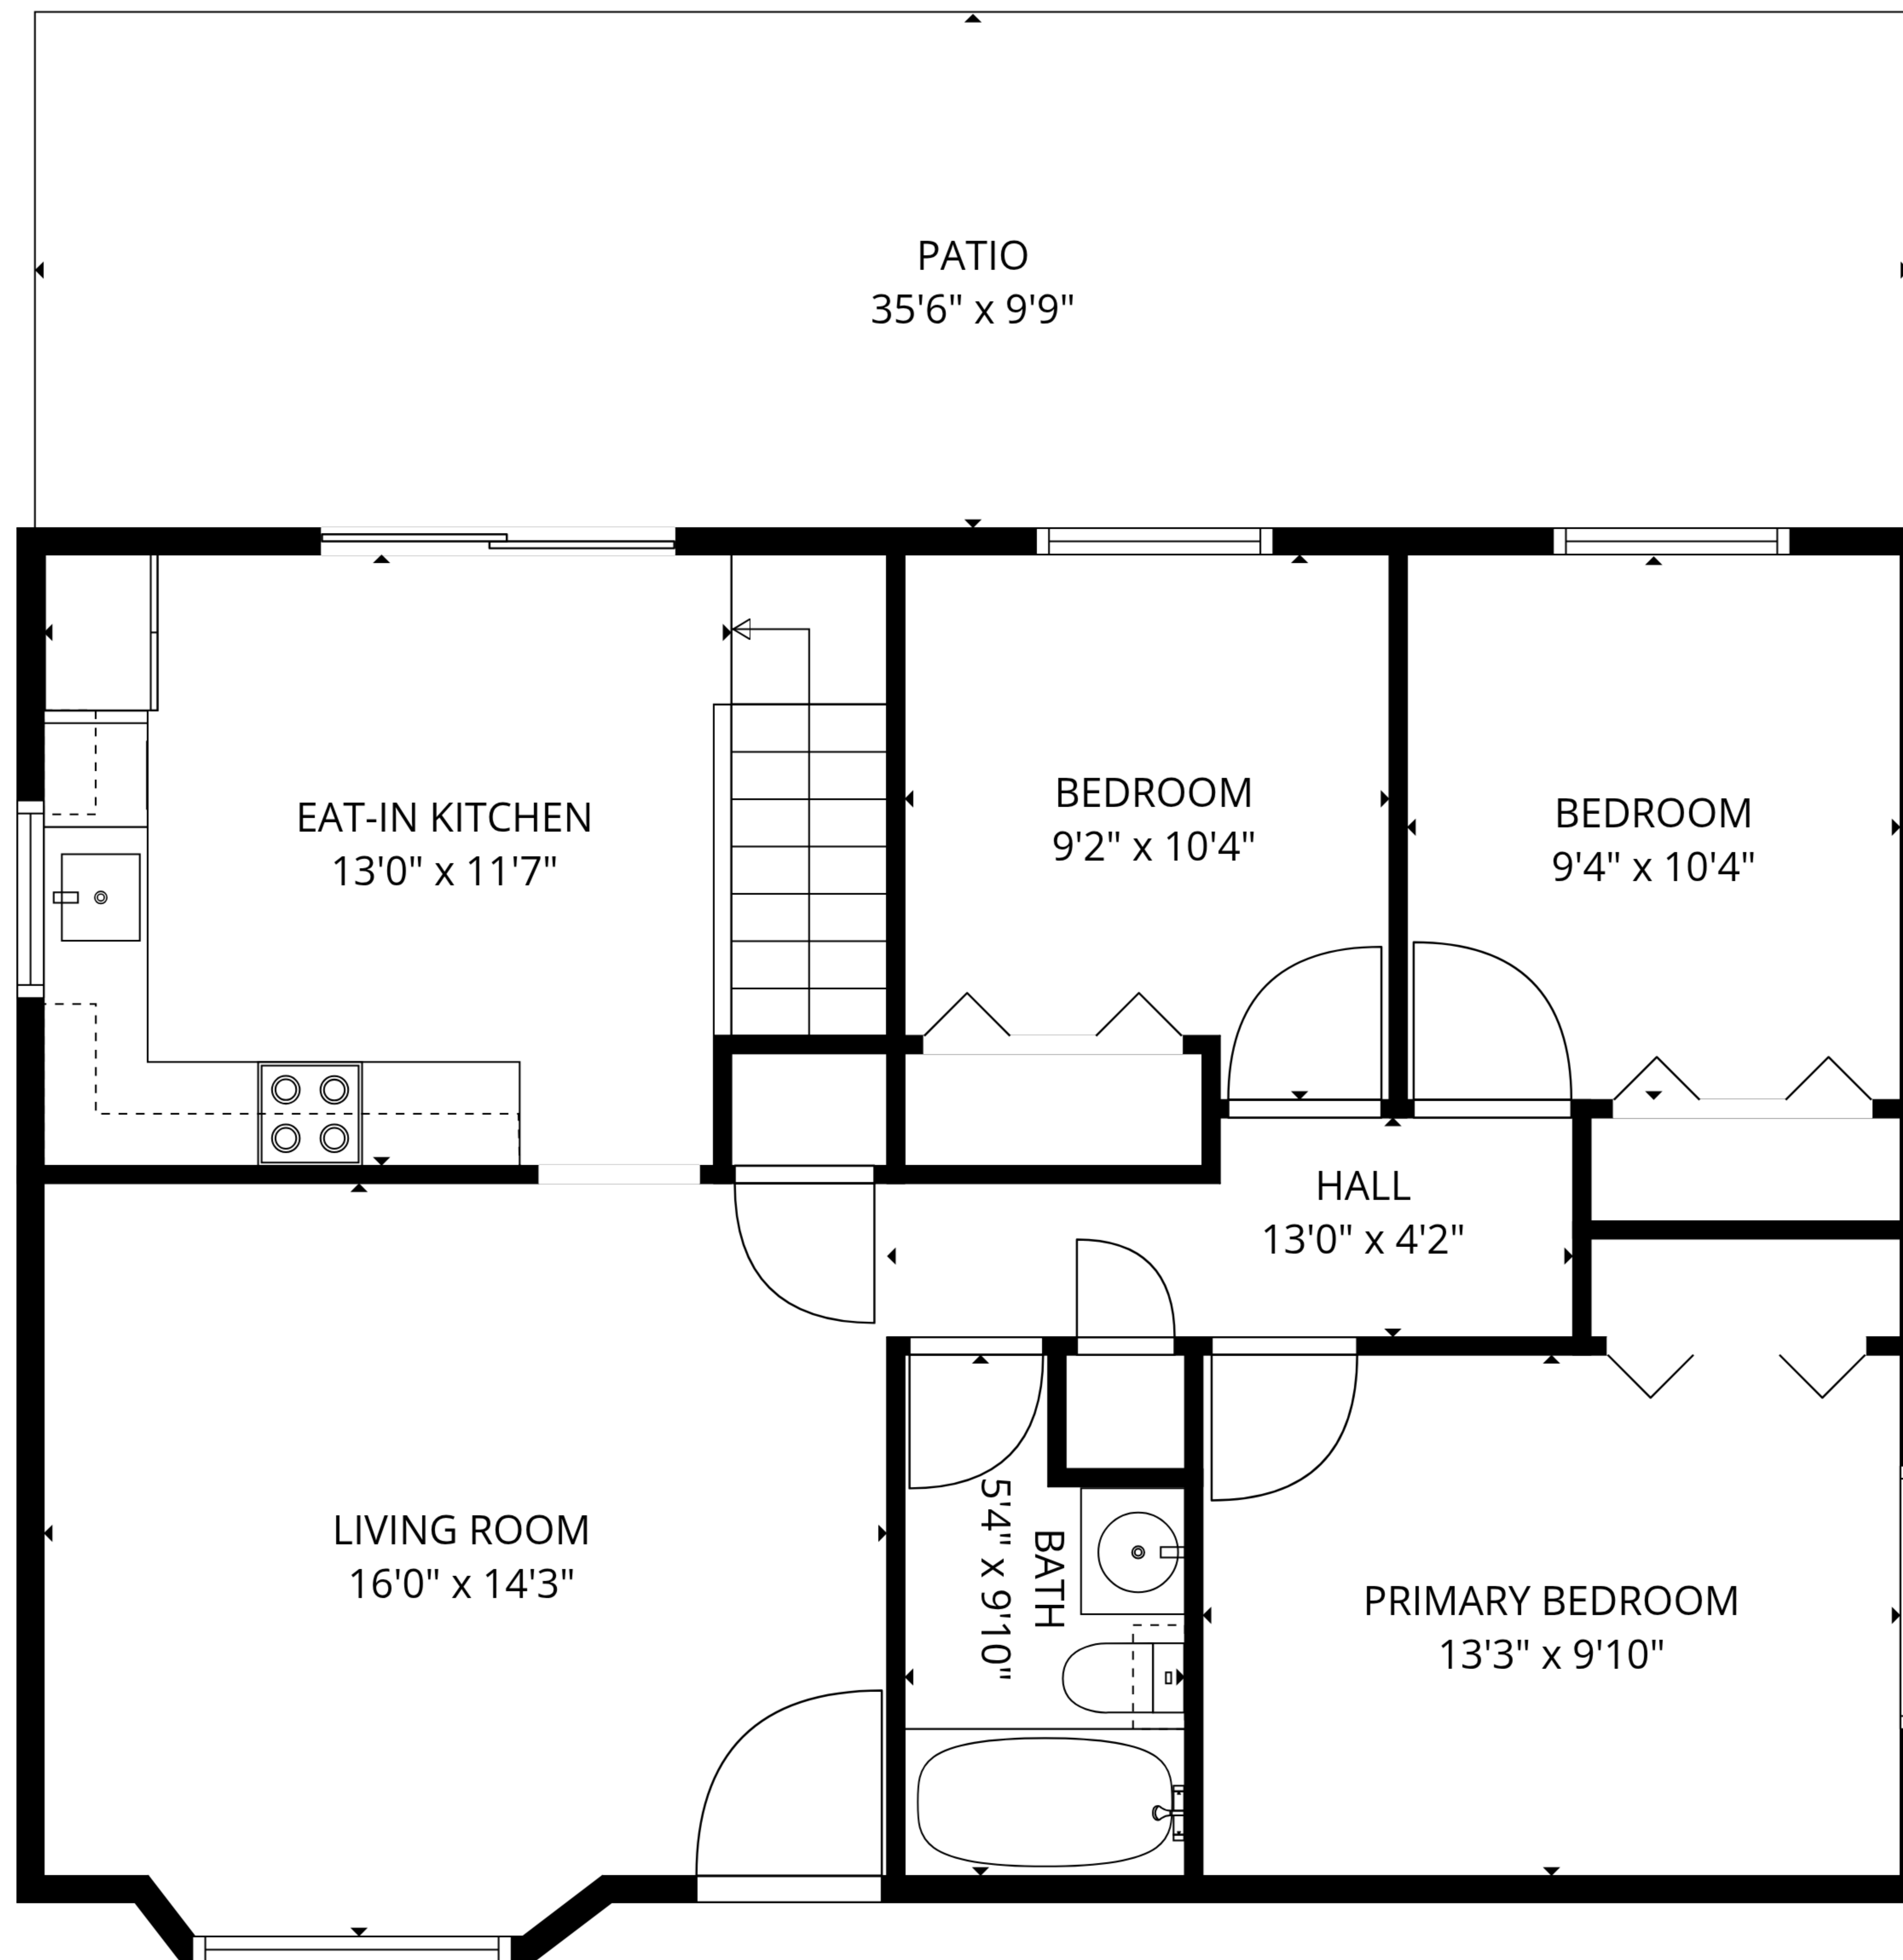

**TOTAL: 888 sq. ft**

Basement: 0 sq. ft, 1st floor: 888 sq. ft

EXCLUDED AREAS: STORAGE: 54 sq. ft, BASEMENT: 826 sq. ft, PATIO: 347 sq. ft,  
WALLS: 123 sq. ft

SIZES AND DIMENSIONS ARE APPROXIMATE, ACTUAL MAY VARY.

1st floor

Basement

**TOTAL: 888 sq. ft**

Basement: 0 sq. ft, 1st floor: 888 sq. ft

EXCLUDED AREAS: STORAGE: 54 sq. ft, BASEMENT: 826 sq. ft, PATIO: 347 sq. ft,  
WALLS: 123 sq. ft

SIZES AND DIMENSIONS ARE APPROXIMATE, ACTUAL MAY VARY.