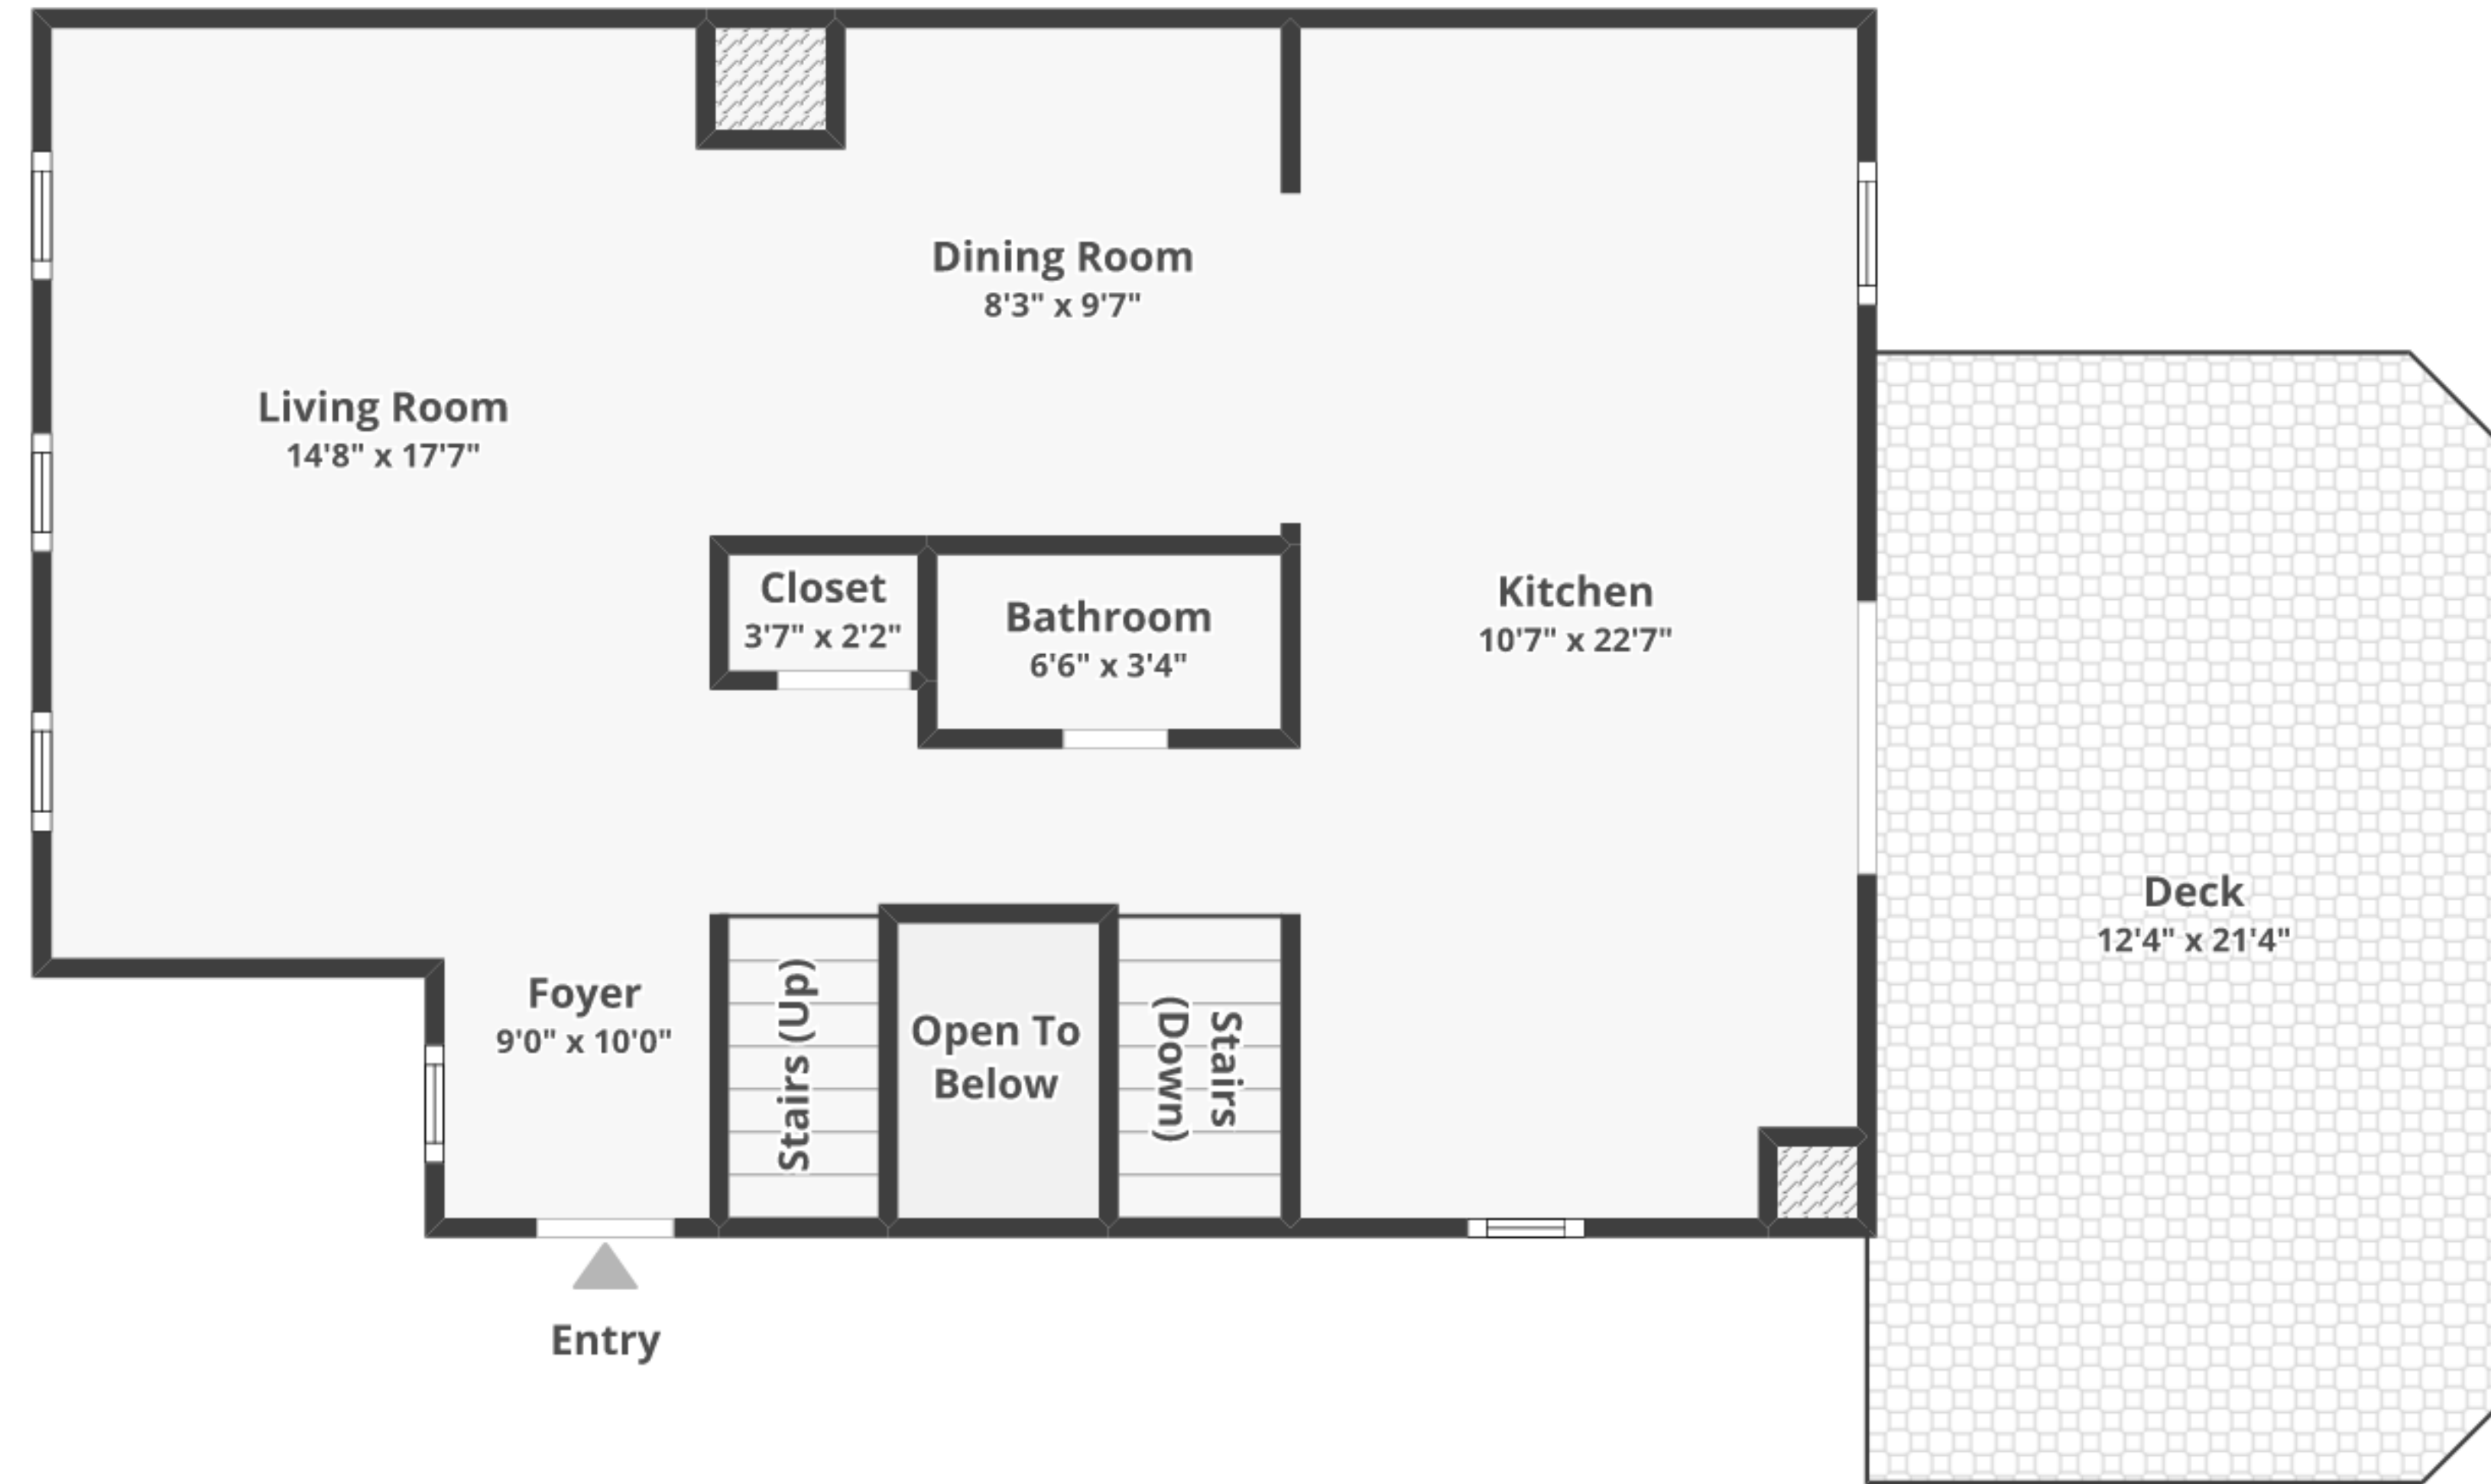

11980 Sentinel Point Ct, Reston, VA 20191

Total finished area: ~1,831.67 sq. ft.

Total unfinished area: ~ 122.1 sq. ft.

FLOOR 1
Finished area: ~675.51 sq. ft.
Unfinished area: ~6.04 sq. ft.

BASEMENT
Finished area: ~521.46 sq. ft.
Unfinished area: ~113.19 sq. ft.

FLOOR 2
Finished area: ~634.7 sq. ft.
Unfinished area: ~2.87 sq. ft.