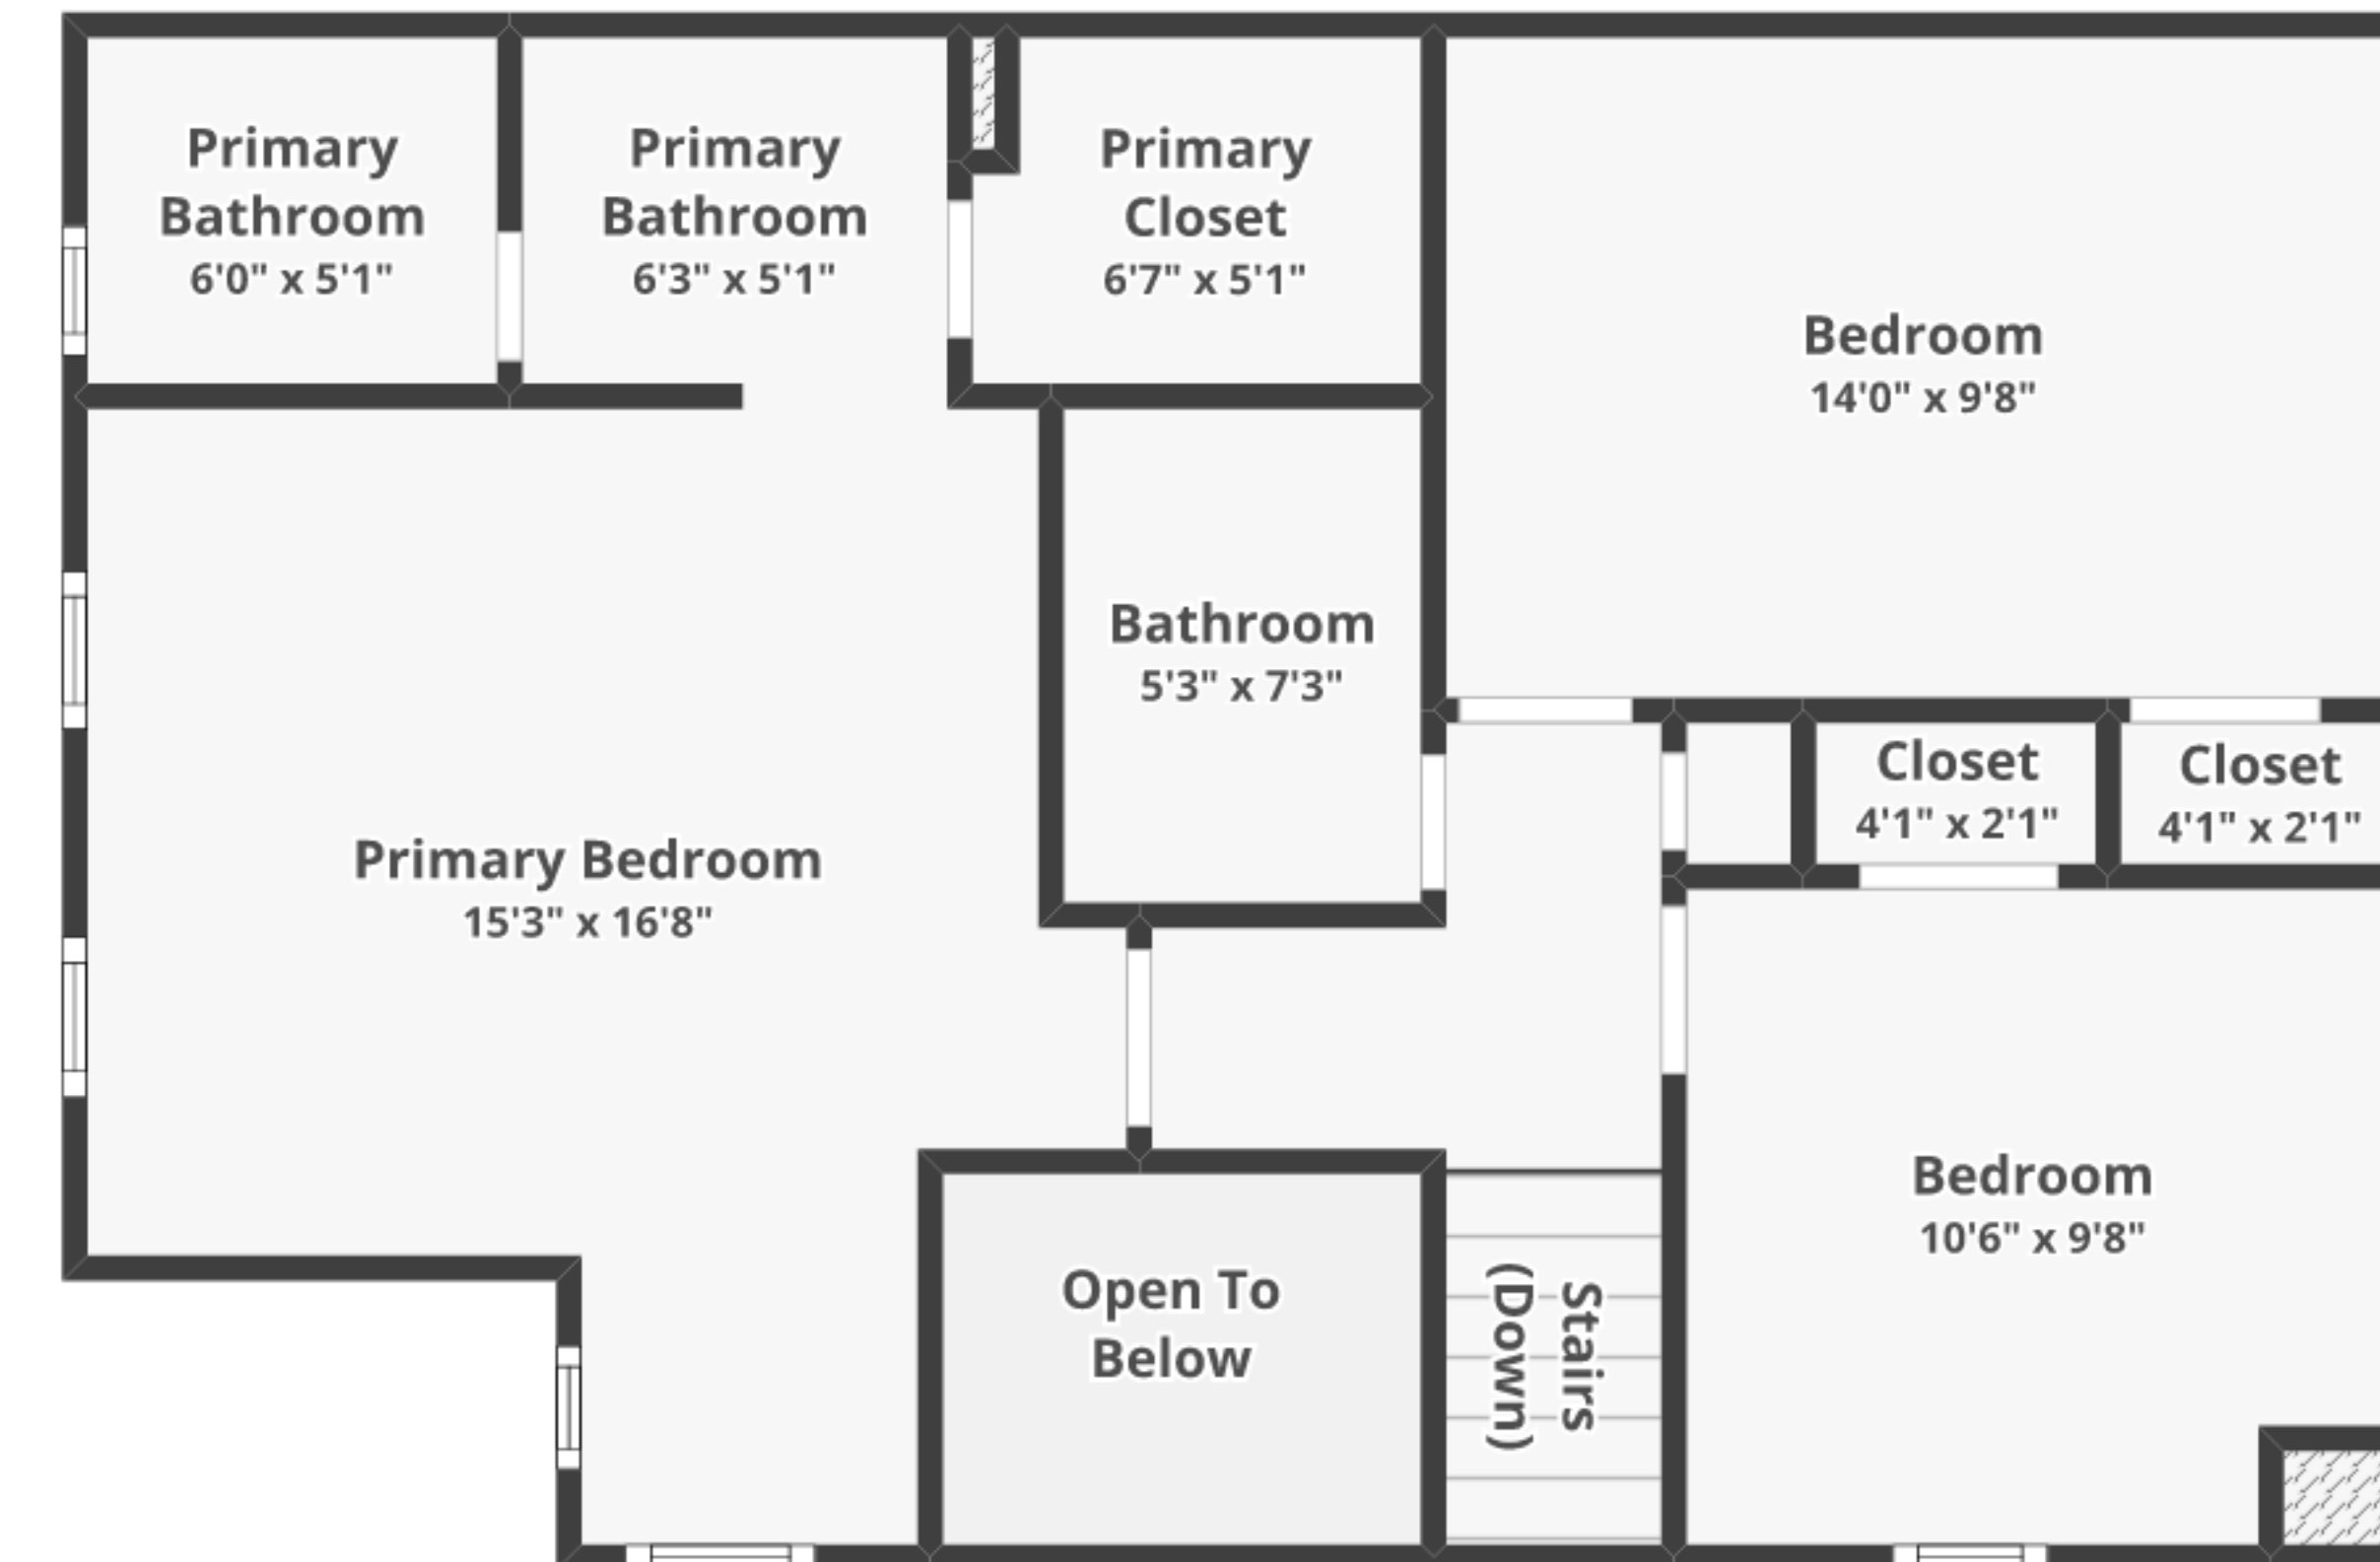

11980 Sentinel Point Ct, Reston, VA 20191

Total finished area: ~1,831.67 sq. ft.

Total unfinished area: ~ 122.1 sq. ft.

FLOOR 1
Finished area: ~675.51 sq. ft.
Unfinished area: ~6.04 sq. ft.

BASEMENT
Finished area: ~521.46 sq. ft.
Unfinished area: ~113.19 sq. ft.

FLOOR 2
Finished area: ~634.7 sq. ft.
Unfinished area: ~2.87 sq. ft.