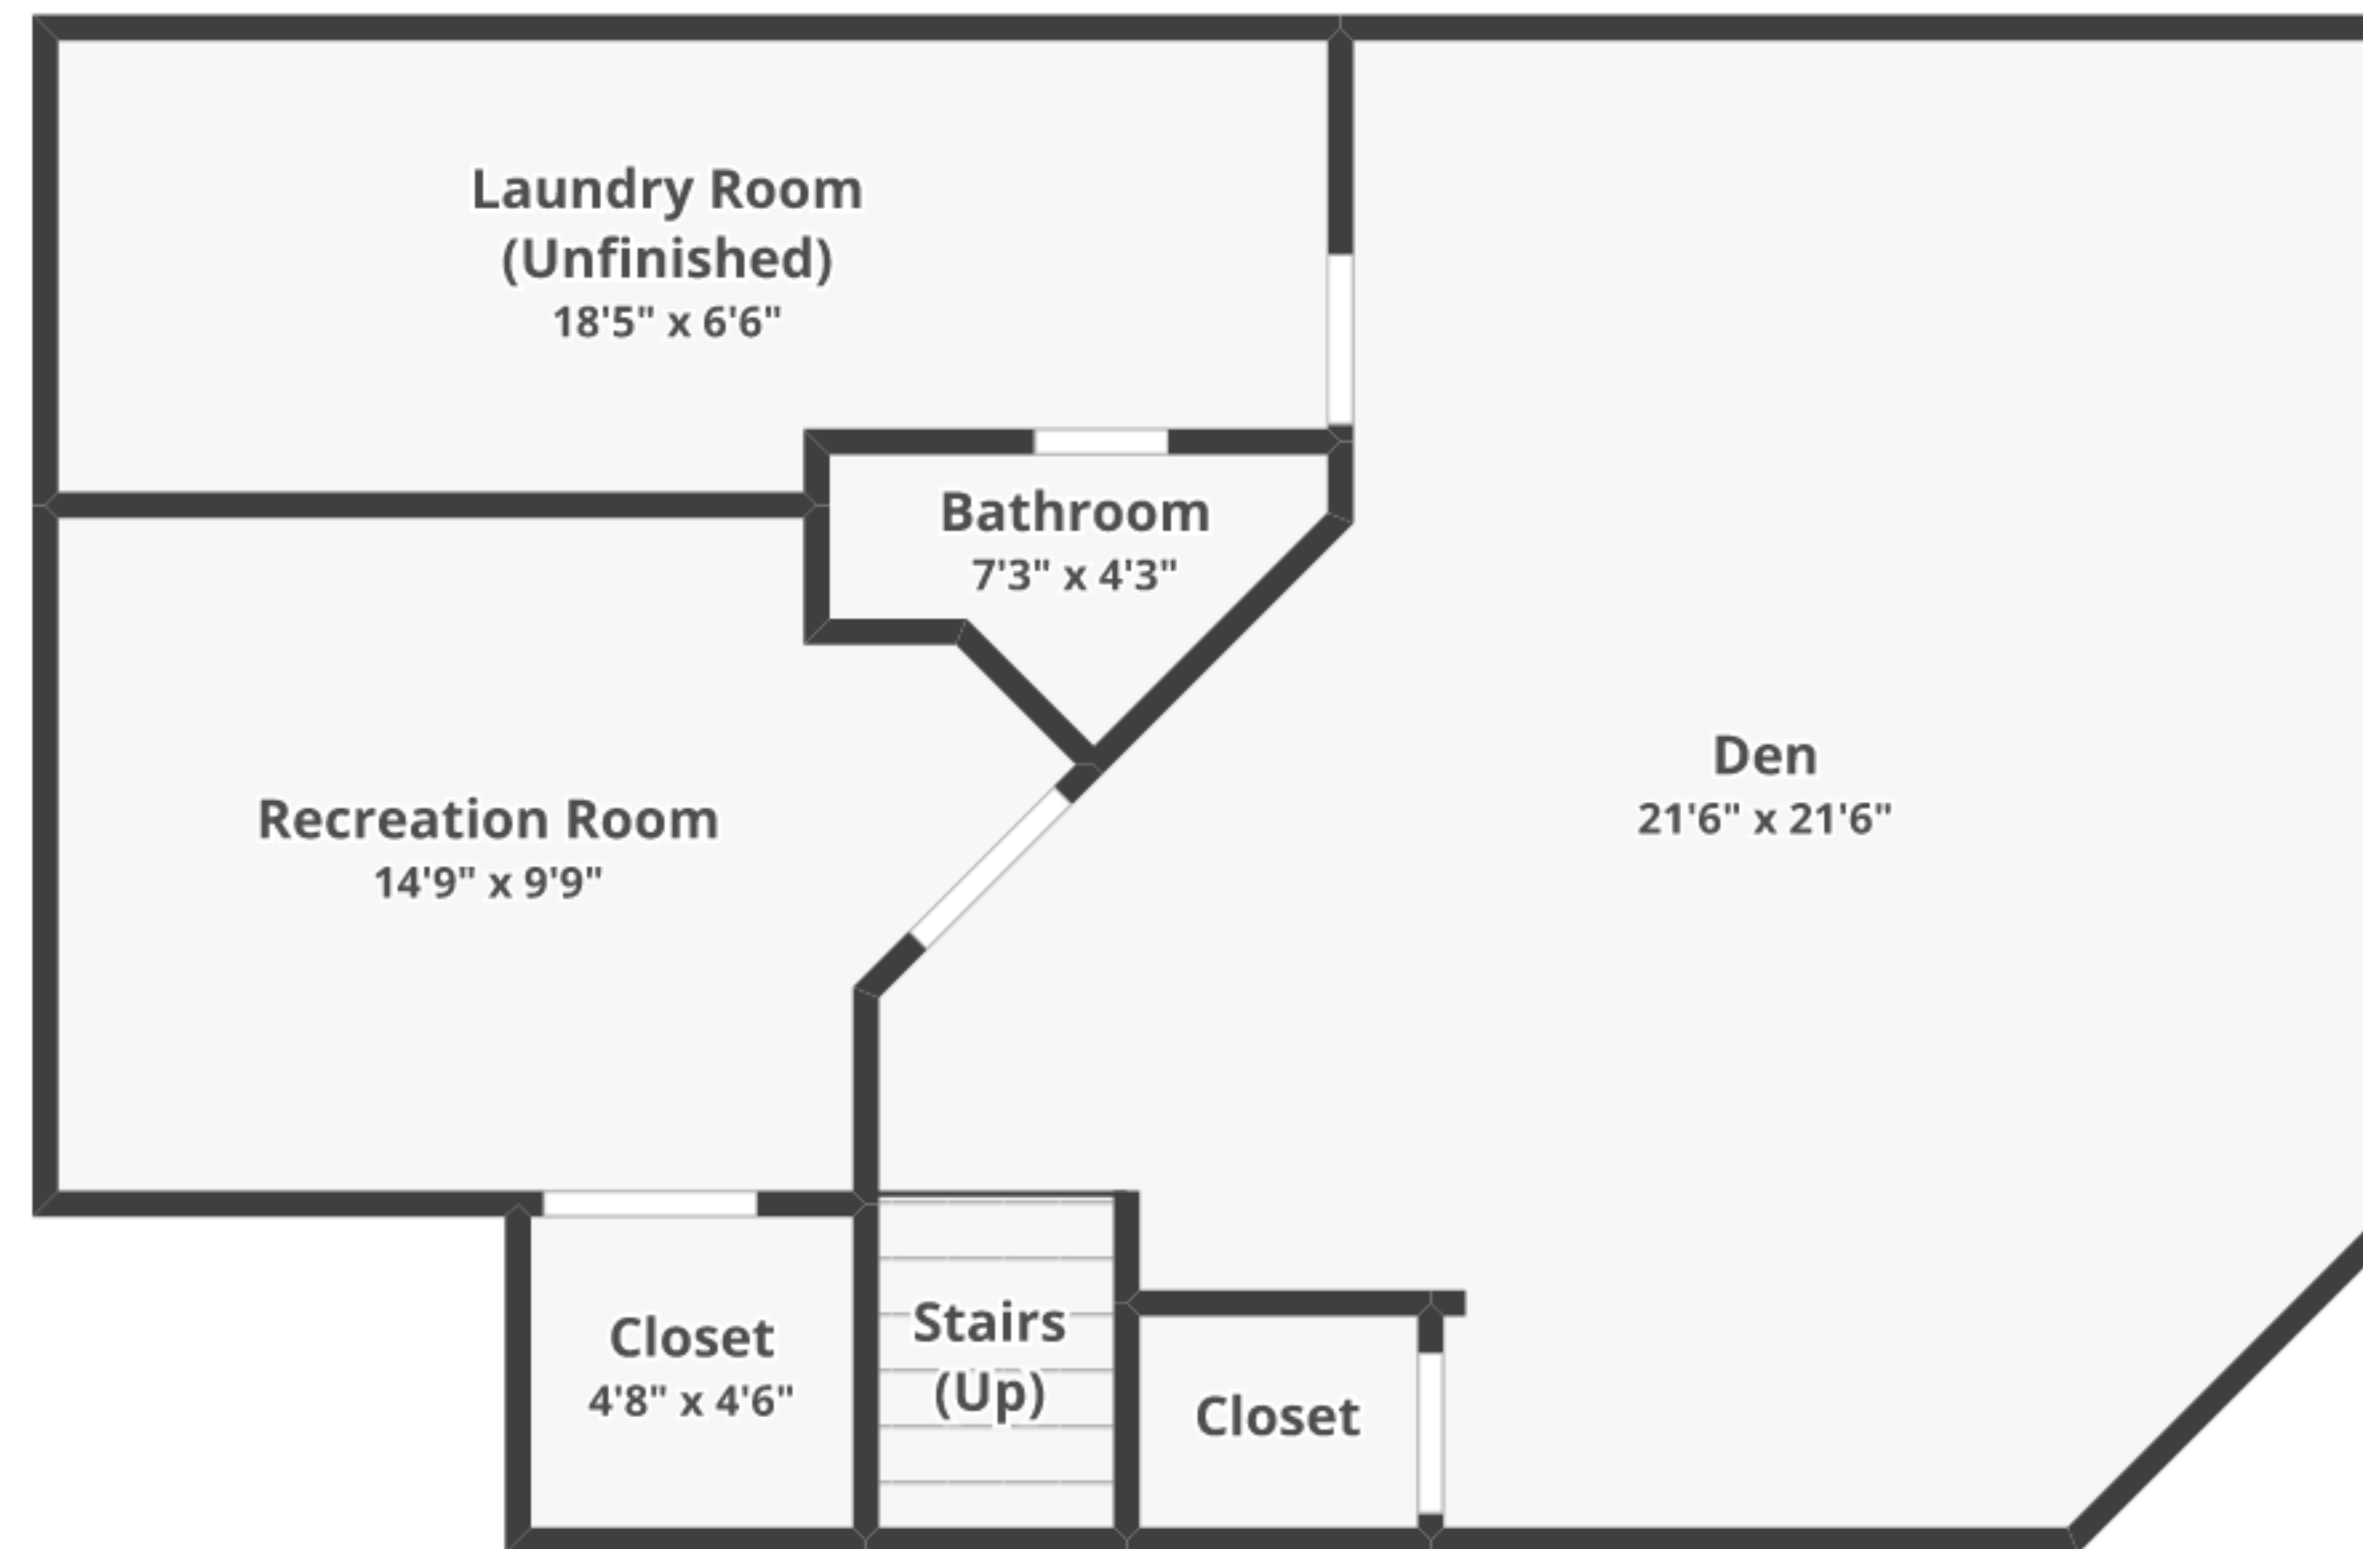

11980 Sentinel Point Ct, Reston, VA 20191

Total finished area: ~1,831.67 sq. ft.

Total unfinished area: ~ 122.1 sq. ft.

FLOOR 1
Finished area: ~675.51 sq. ft.
Unfinished area: ~6.04 sq. ft.

BASEMENT
Finished area: ~521.46 sq. ft.
Unfinished area: ~113.19 sq. ft.

FLOOR 2
Finished area: ~634.7 sq. ft.
Unfinished area: ~2.87 sq. ft.