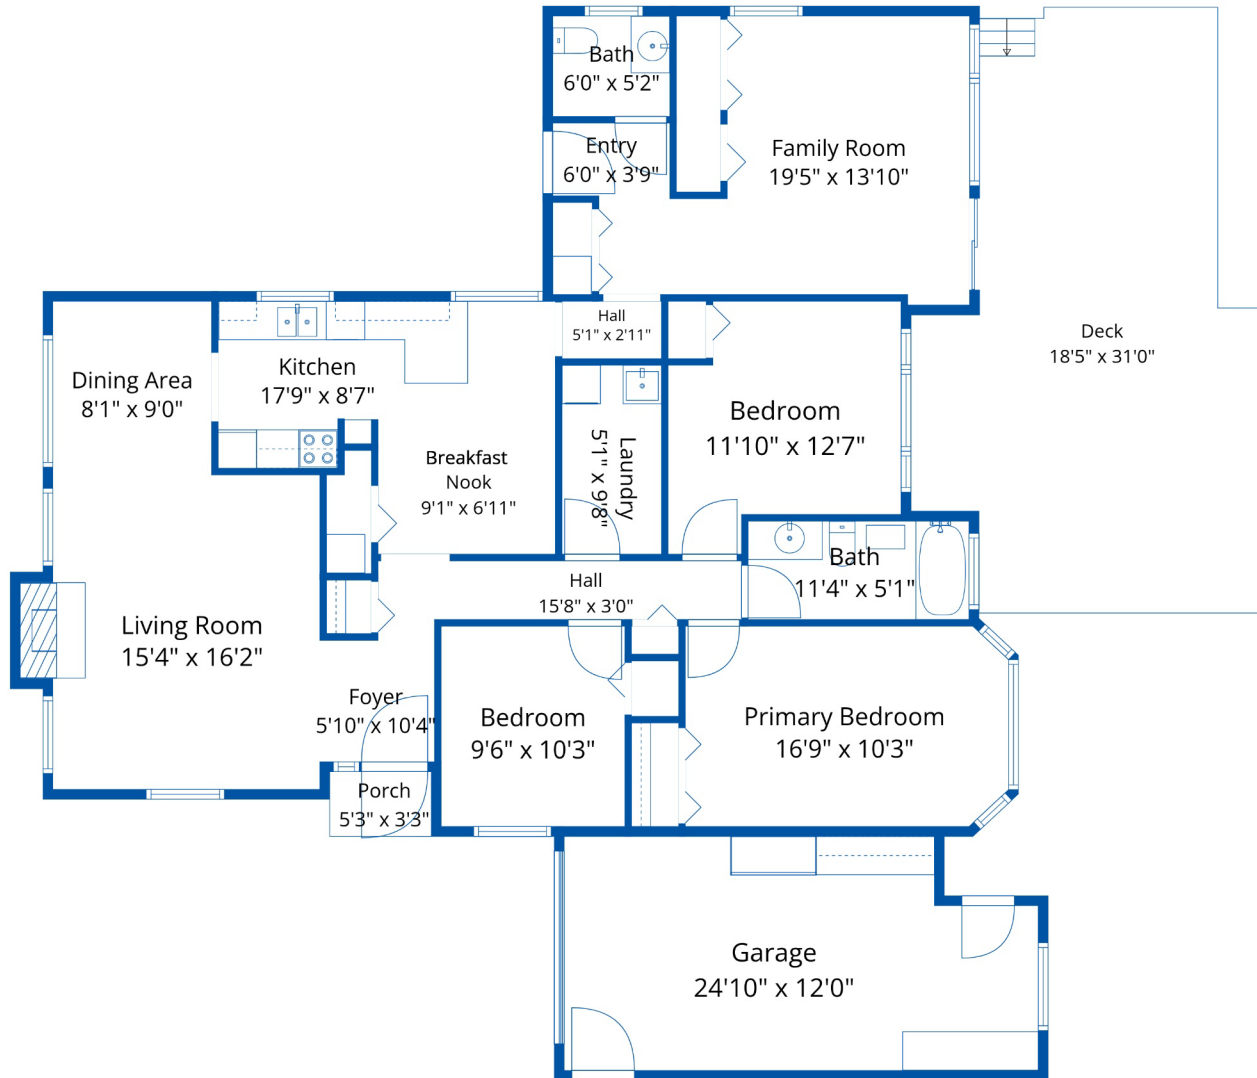

46222 McCaffrey Blvd

Crystal De Jager Personal Real Estate Corporation

604-858-7179

crystalcdejager@gmail.com

Estimated Areas:

Main Floor: 1611 sq. ft

Total: 1611 Sq. Ft