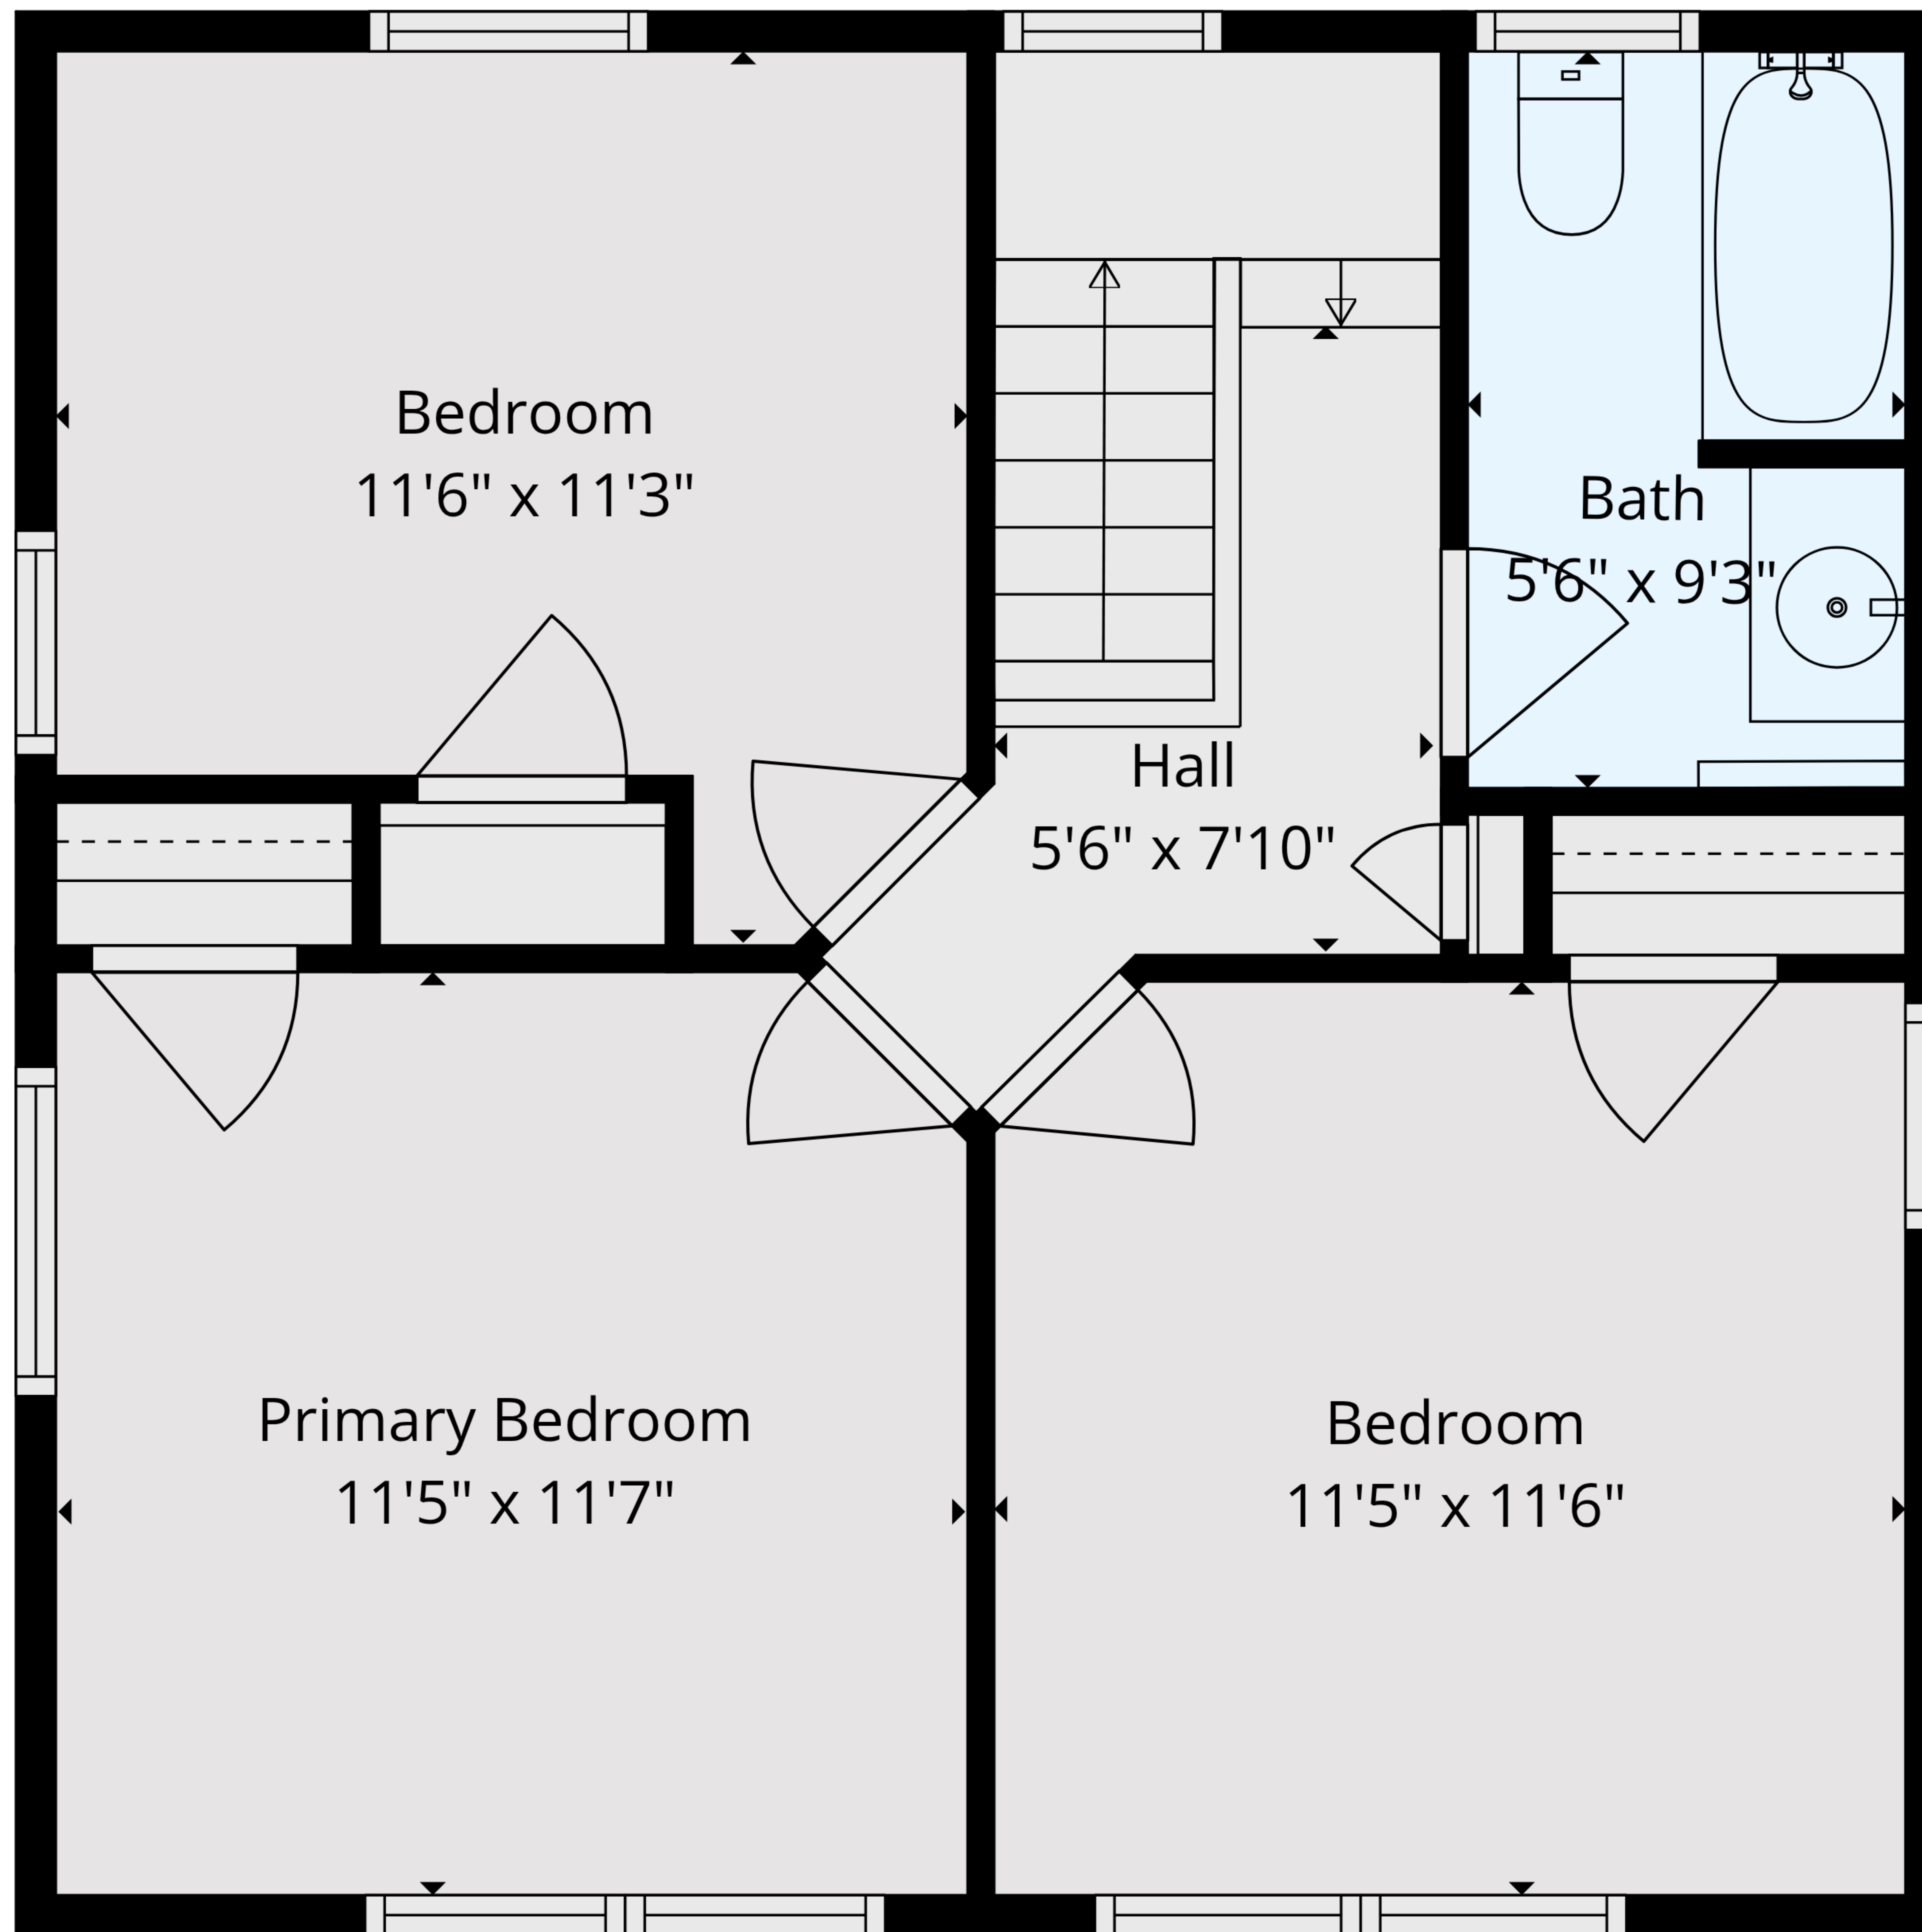

TOTAL: 1464 sq. ft

1st floor: 925 sq. ft, 2nd floor: 539 sq. ft

EXCLUDED AREAS: COVERED PORCH: 155 sq. ft, WALLS: 114 sq. ft

TOTAL: 1464 sq. ft

1st floor: 925 sq. ft, 2nd floor: 539 sq. ft

EXCLUDED AREAS: COVERED PORCH: 155 sq. ft, WALLS: 114 sq. ft

1st Floor

2nd Floor

TOTAL: 1464 sq. ft
 1st floor: 925 sq. ft, 2nd floor: 539 sq. ft
 EXCLUDED AREAS: COVERED PORCH: 155 sq. ft, WALLS: 114 sq. ft