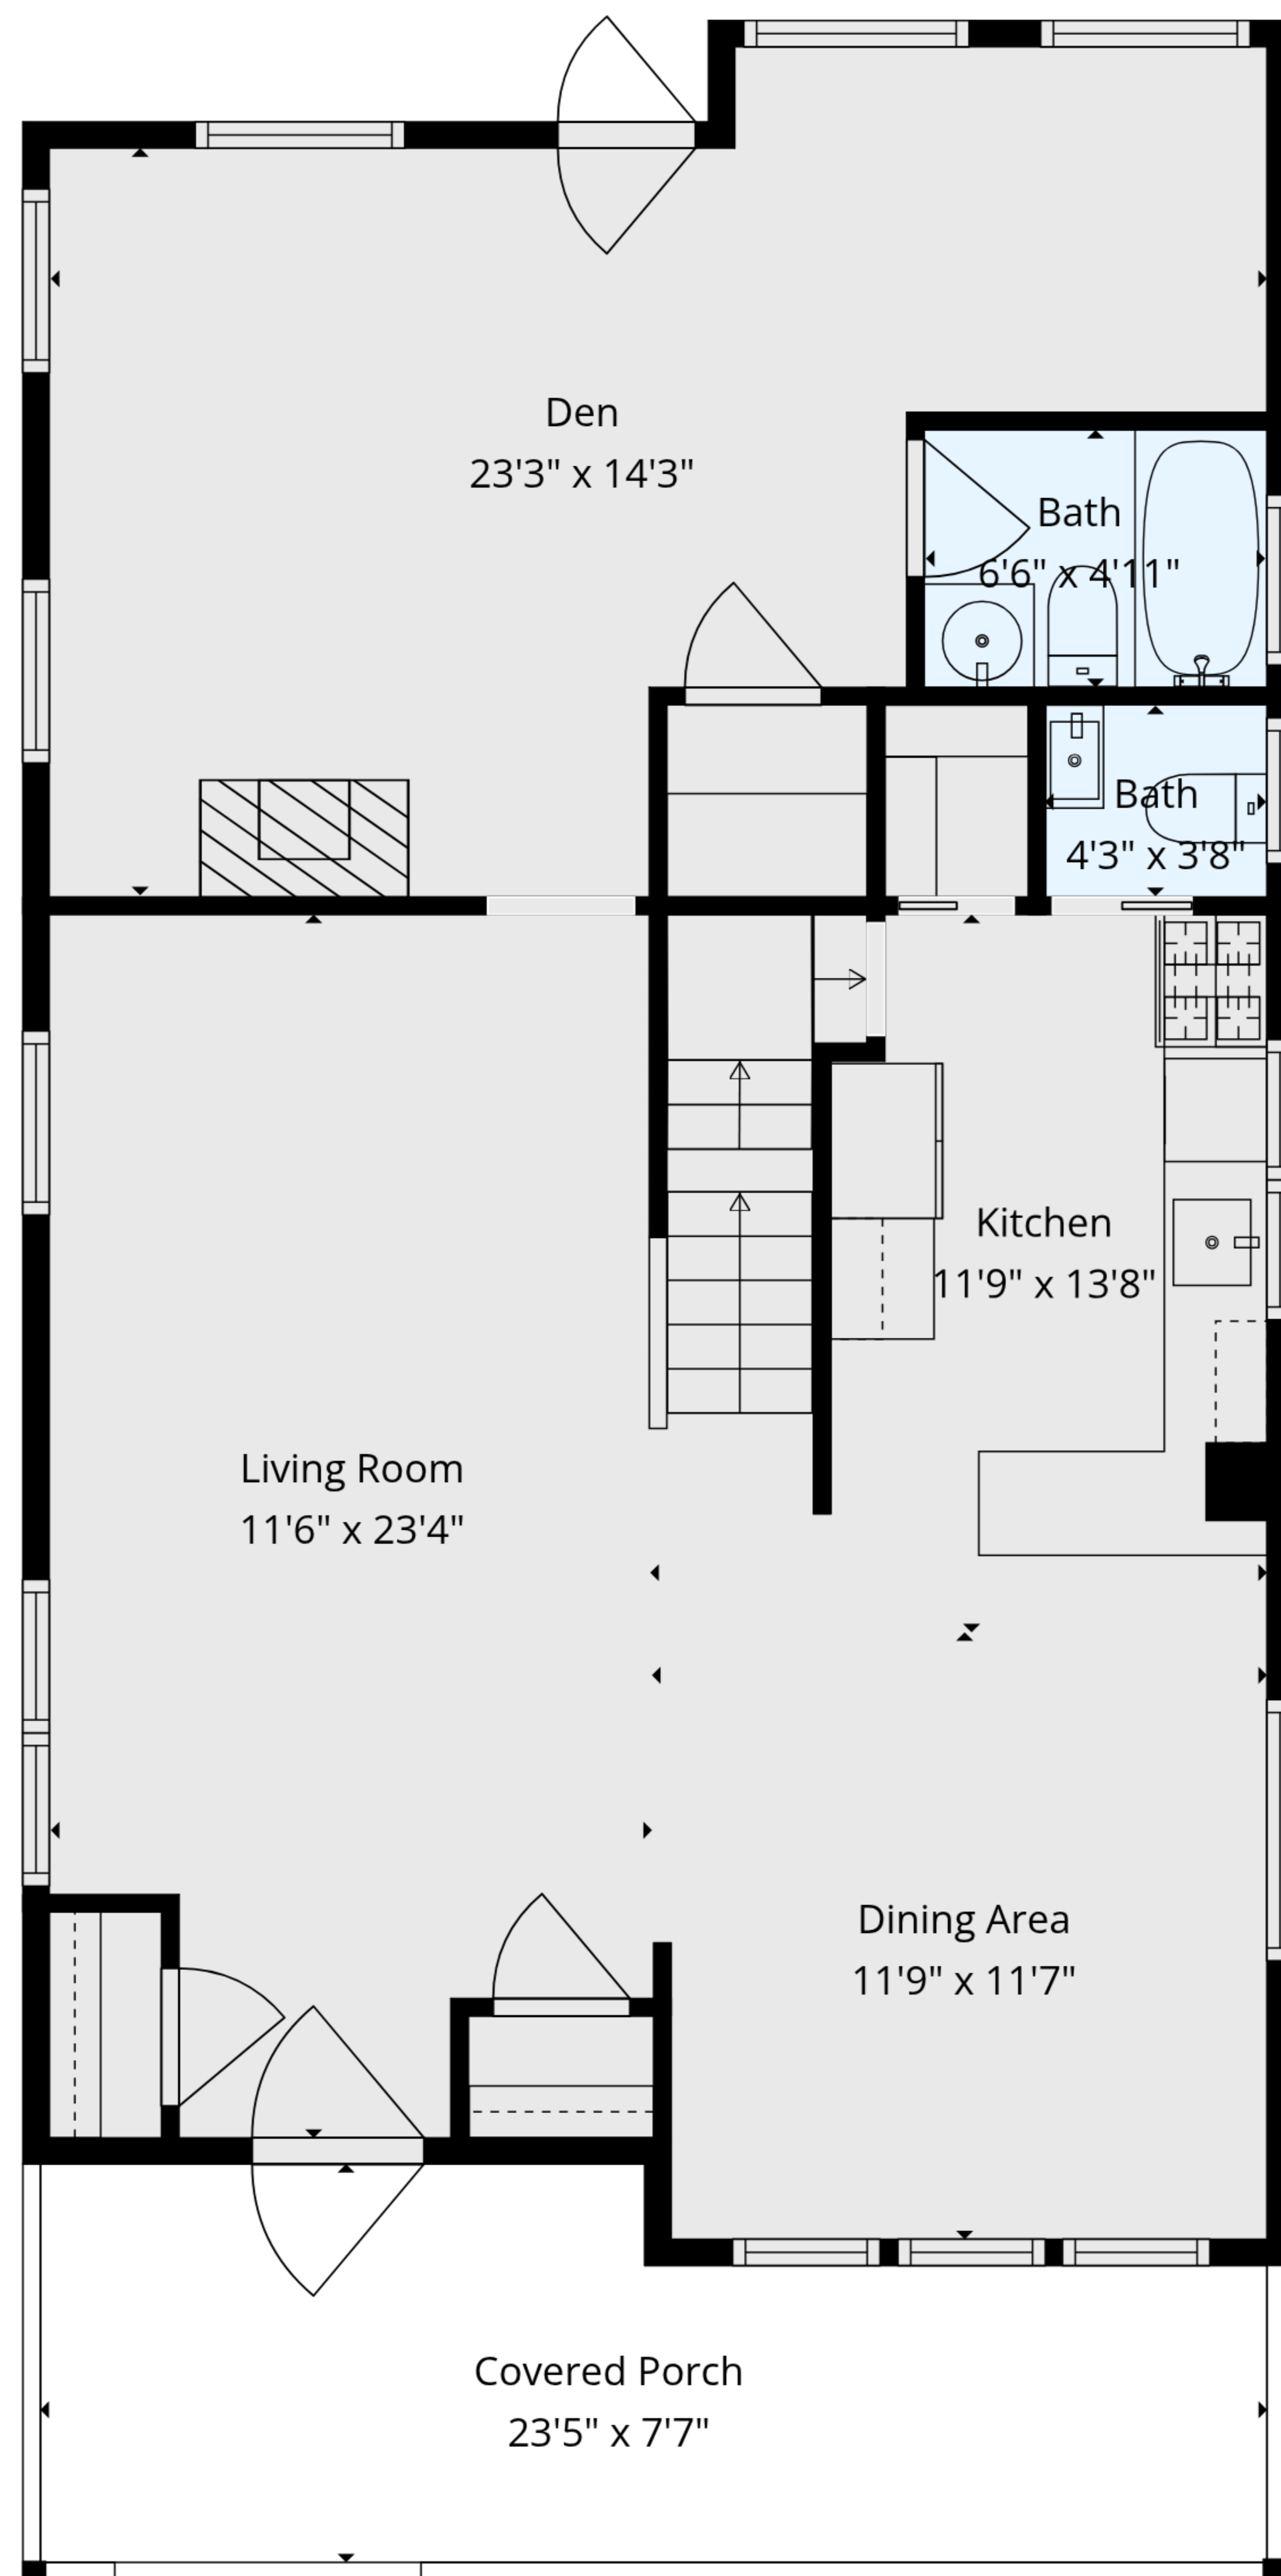

TOTAL: 1464 sq. ft

1st floor: 925 sq. ft, 2nd floor: 539 sq. ft

EXCLUDED AREAS: COVERED PORCH: 155 sq. ft, WALLS: 114 sq. ft

TOTAL: 1464 sq. ft

1st floor: 925 sq. ft, 2nd floor: 539 sq. ft

EXCLUDED AREAS: COVERED PORCH: 155 sq. ft, WALLS: 114 sq. ft

1st Floor

2nd Floor

TOTAL: 1464 sq. ft
 1st floor: 925 sq. ft, 2nd floor: 539 sq. ft
 EXCLUDED AREAS: COVERED PORCH: 155 sq. ft, WALLS: 114 sq. ft