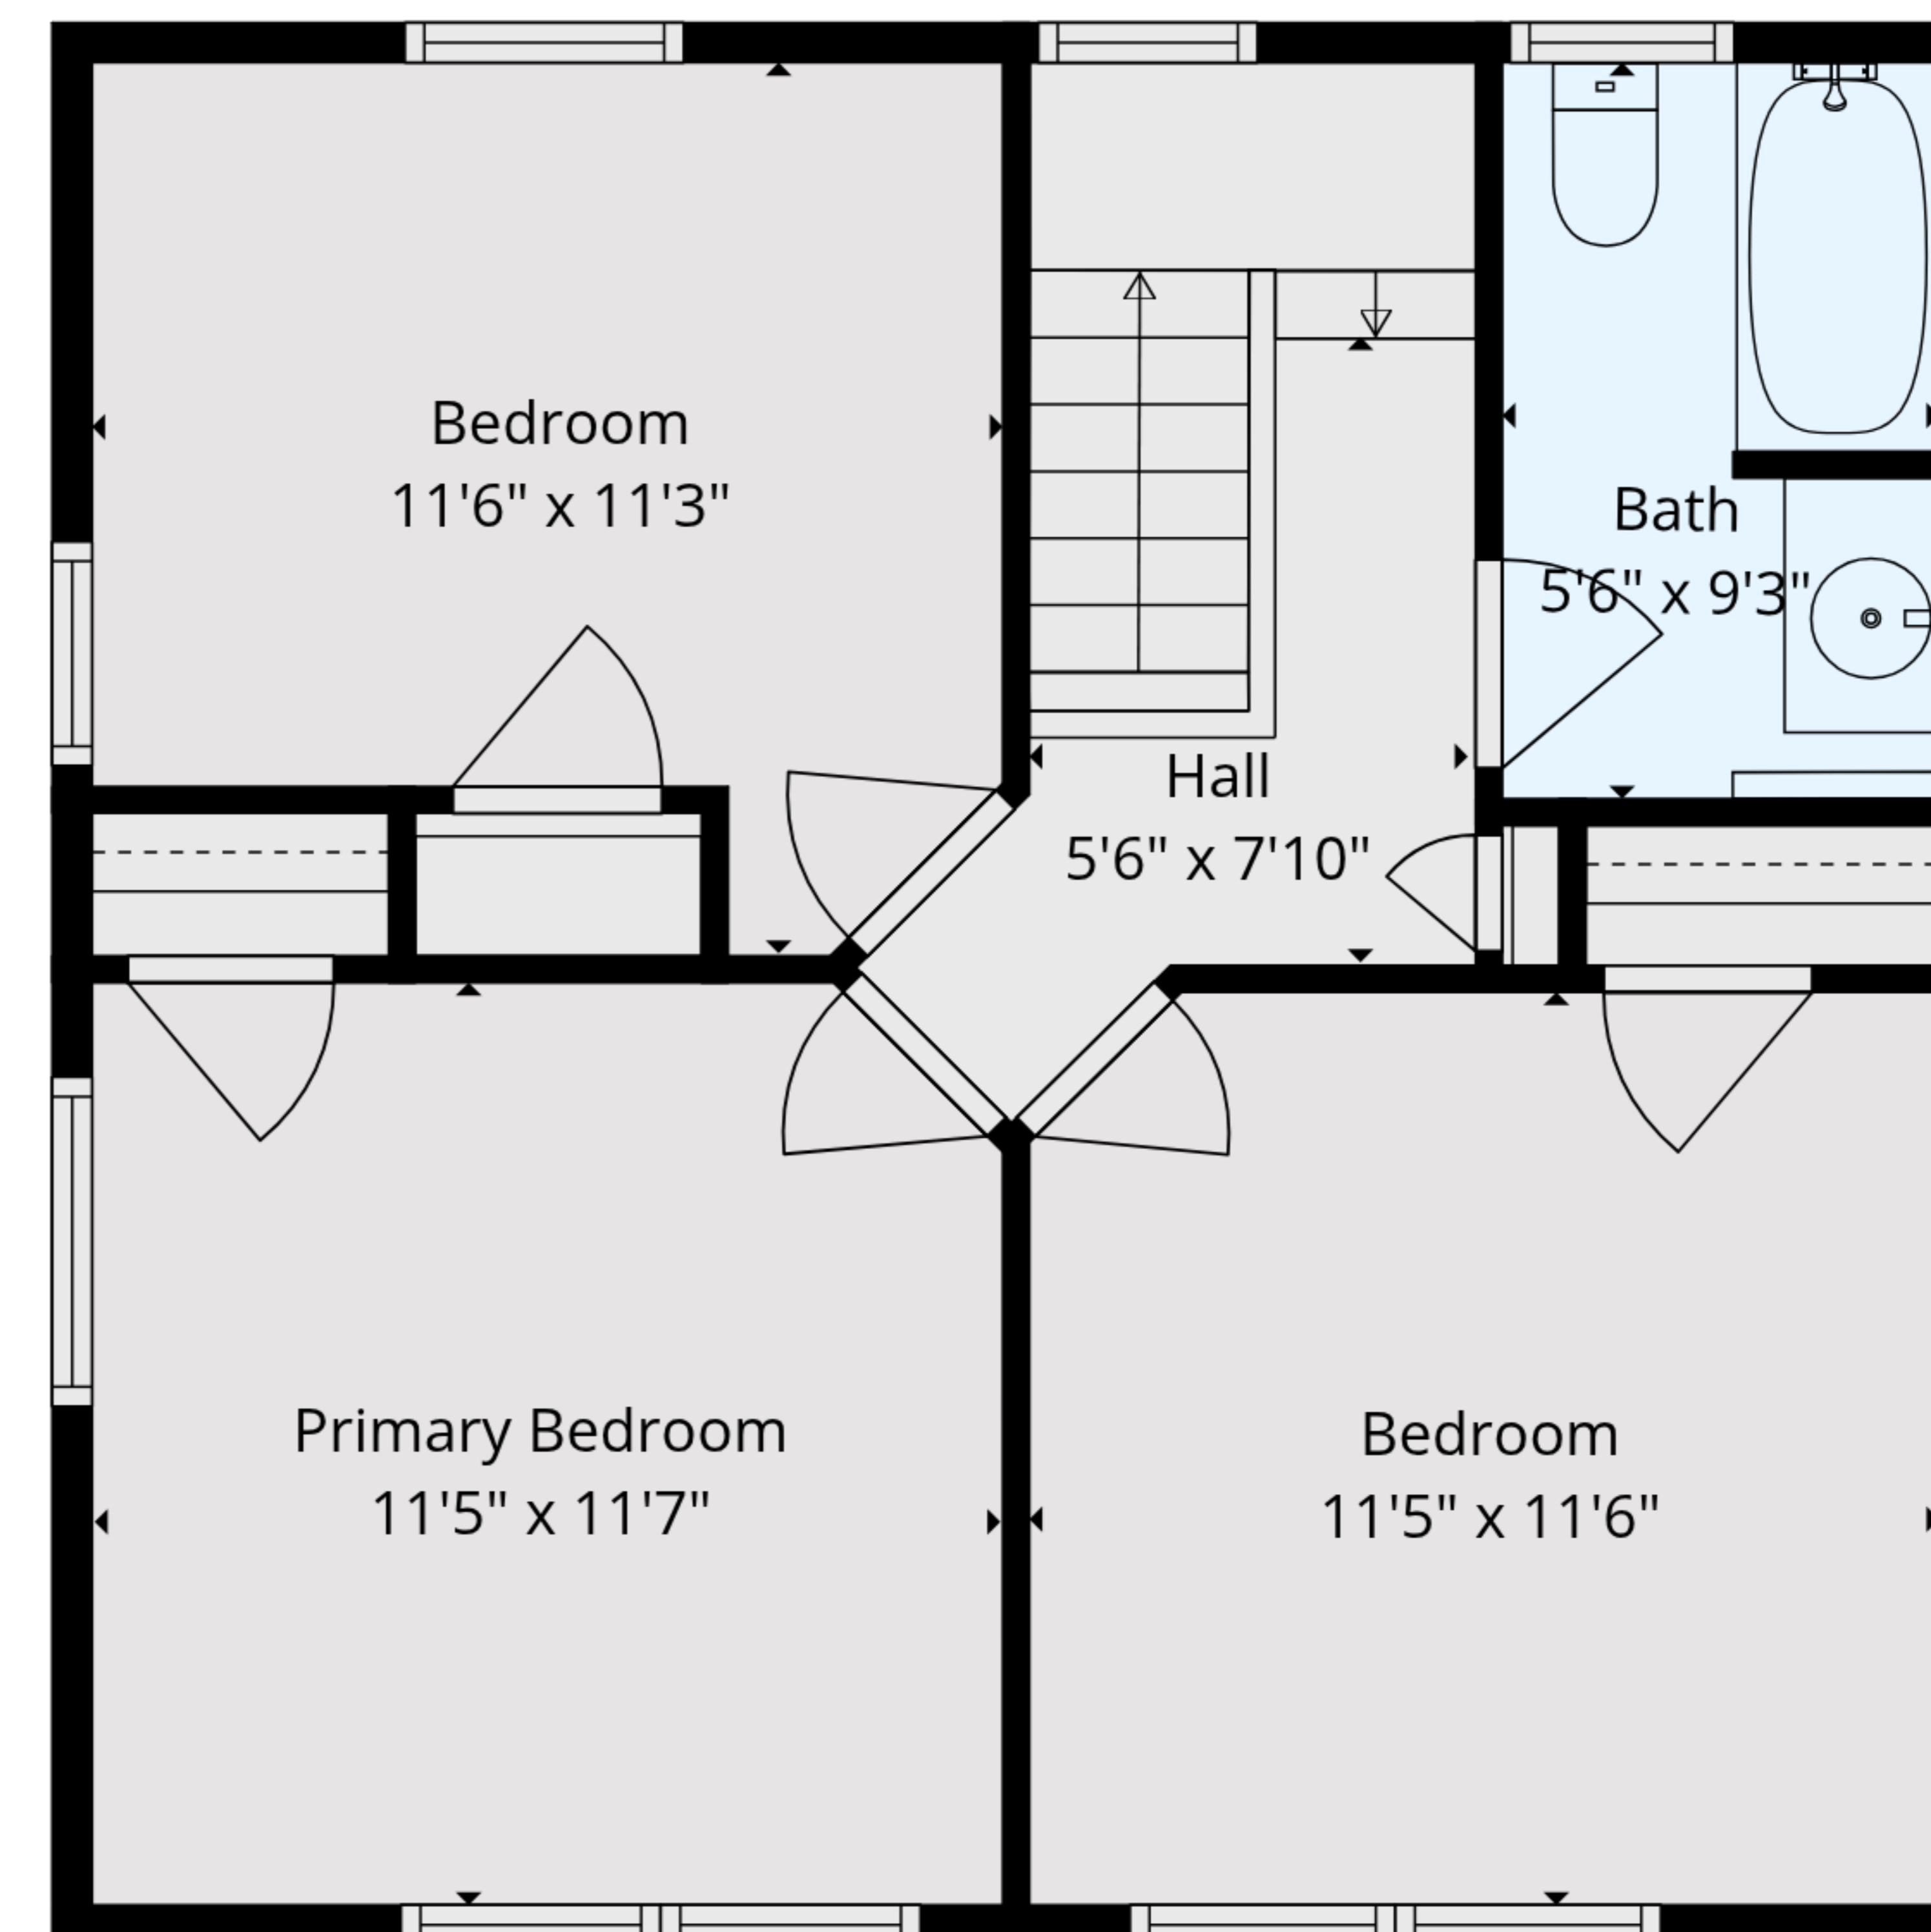

TOTAL: 1464 sq. ft

1st floor: 925 sq. ft, 2nd floor: 539 sq. ft

EXCLUDED AREAS: COVERED PORCH: 155 sq. ft, WALLS: 114 sq. ft

TOTAL: 1464 sq. ft

1st floor: 925 sq. ft, 2nd floor: 539 sq. ft

EXCLUDED AREAS: COVERED PORCH: 155 sq. ft, WALLS: 114 sq. ft

1st Floor

2nd Floor

TOTAL: 1464 sq. ft
 1st floor: 925 sq. ft, 2nd floor: 539 sq. ft
 EXCLUDED AREAS: COVERED PORCH: 155 sq. ft, WALLS: 114 sq. ft