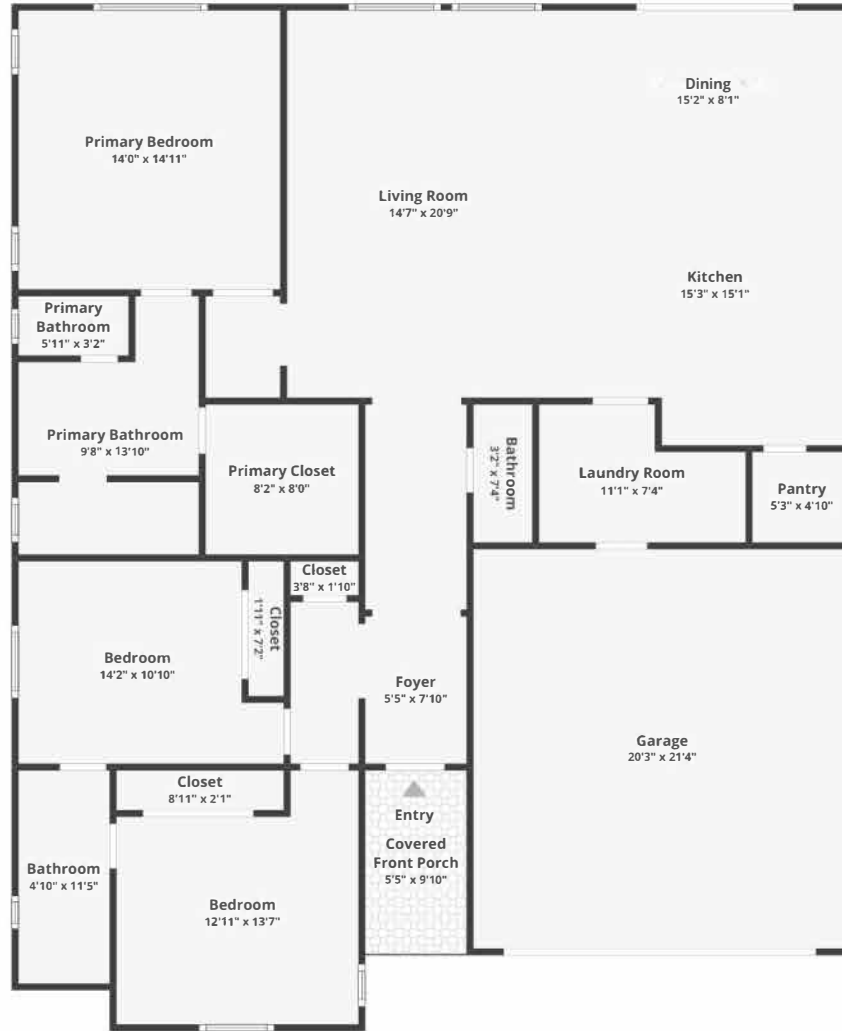

# 2867 Westport Cir, Oakdale, CA 95361

Total finished area: ~1,715.78 sq. ft.

## Main Floor

Finished area: ~1,715.78 sq. ft.