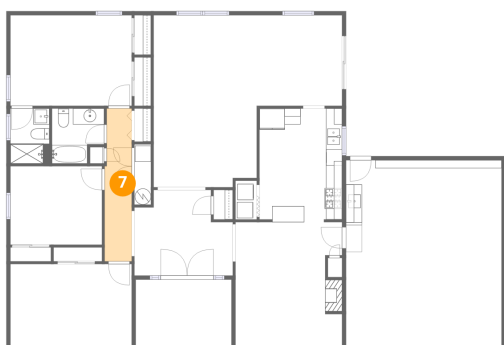

Heated: Yes
Finished: Yes
Enclosed: Yes
Contiguous: Yes
Permitted: Yes
Wet space: Yes
Addition: No
Conversion: No

6 Floor 1 - Bedroom

Dimensions: 15'1" x 10'4"
Area: 156 sq. ft
Counted as living area: Yes

Heated: Yes
Finished: Yes
Enclosed: Yes
Contiguous: Yes
Permitted: Yes
Wet space: No
Addition: No
Conversion: No

7 Floor 1 - Hall

Dimensions: 3'4" x 19'0"
Area: 64 sq. ft
Counted as living area: Yes

Heated: Yes
Finished: Yes
Enclosed: Yes
Contiguous: Yes
Permitted: Yes
Wet space: No
Addition: No
Conversion: No