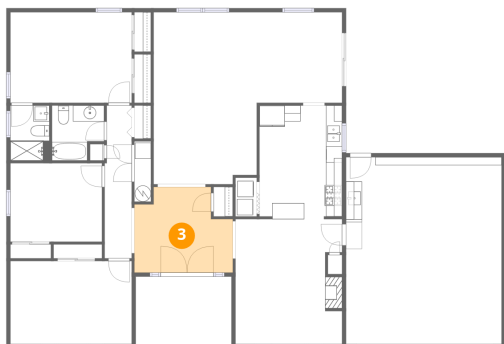

Dimensions: 15'1" x 11'3"
Area: 169 sq. ft
Counted as living area: Yes

Heated: Yes
Finished: Yes
Enclosed: Yes
Contiguous: Yes
Permitted: Yes
Wet space: No
Addition: No
Conversion: No

2 Floor 1 - Family Room

Dimensions: 12'10" x 21'5"
Area: 275 sq. ft
Counted as living area: Yes

Heated: Yes
Finished: Yes
Enclosed: Yes
Contiguous: Yes
Permitted: Yes
Wet space: No
Addition: No
Conversion: No

3 Floor 1 - Foyer

Dimensions: 12'3" x 10'7"
Area: 130 sq. ft
Counted as living area: Yes

Heated: Yes
Finished: Yes
Enclosed: Yes
Contiguous: Yes
Permitted: Yes
Wet space: No
Addition: No
Conversion: No

4 Floor 1 - Kitchen