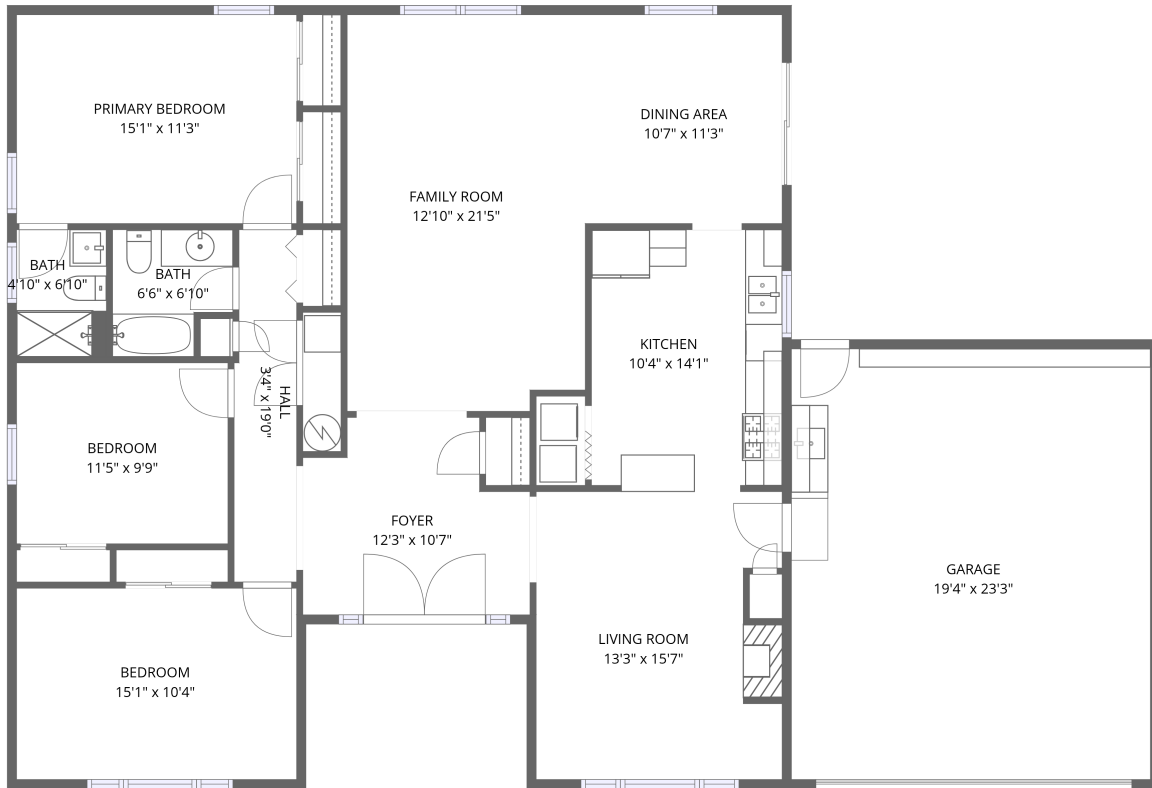

Home data report

2935 Shepherd Court, Woodridge, DuPage County, Illinois,
United States, 60517

1st floor

Total Area: 1572 sq. ft

1st Floor: 1572 sq. ft

Excluded: Garage 451 sq. ft, Undefined 19 sq. ft, Walls: 124 sq. ft

Property summary