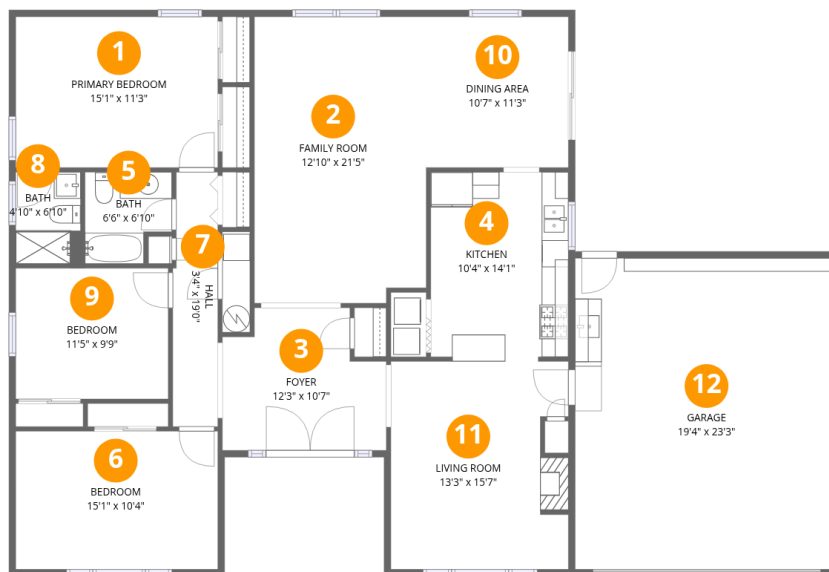

Home data report

2935 Shepherd Court, Woodridge, DuPage County, Illinois,
United States, 60517

1st floor

Total Area: 1572 sq. ft

1st Floor: 1572 sq. ft

Excluded: Garage 451 sq. ft, Undefined 19 sq. ft, Walls: 124 sq. ft

Property summary

Home data report

2935 Shepherd Court, Woodridge, DuPage County, Illinois, United States, 60517

Room dimensions

Floor 1

Total:1572sqft Excluded: 470sqft

#		Dimensions	sqft	Counted as living area
1	Primary Bedroom	15'1" x 11'3"	169 sq. ft	Yes
2	Family Room	12'10" x 21'5"	275 sq. ft	Yes
3	Foyer	12'3" x 10'7"	130 sq. ft	Yes
4	Kitchen	10'4" x 14'1"	145 sq. ft	Yes
5	Bath	6'6" x 6'10"	44 sq. ft	Yes
6	Bedroom	15'1" x 10'4"	156 sq. ft	Yes
7	Hall	3'4" x 19'0"	64 sq. ft	Yes
8	Bath	4'10" x 6'10"	33 sq. ft	Yes
9	Bedroom	11'5" x 9'9"	111 sq. ft	Yes
10	Dining Area	10'7" x 11'3"	119 sq. ft	Yes
11	Living Room	13'3" x 15'7"	206 sq. ft	Yes

Dimensions: 15'1" x 11'3"
Area: 169 sq. ft
Counted as living area: Yes

Heated: Yes
Finished: Yes
Enclosed: Yes
Contiguous: Yes
Permitted: Yes
Wet space: No
Addition: No
Conversion: No

2 Floor 1 - Family Room

Dimensions: 12'3" x 10'7"
Area: 130 sq. ft
Counted as living area: Yes

Heated: Yes
Finished: Yes
Enclosed: Yes
Contiguous: Yes
Permitted: Yes
Wet space: No
Addition: No
Conversion: No

4 Floor 1 - Kitchen