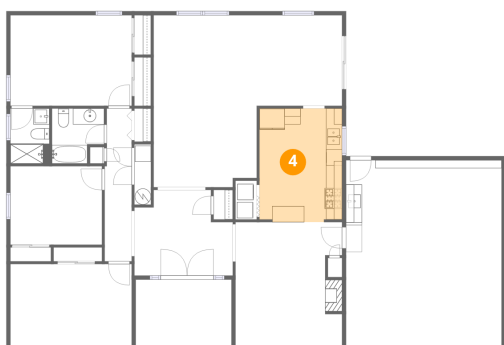

Dimensions: 15'1" x 11'3"
Area: 169 sq. ft
Counted as living area: Yes

Heated: Yes
Finished: Yes
Enclosed: Yes
Contiguous: Yes
Permitted: Yes
Wet space: No
Addition: No
Conversion: No

2 Floor 1 - Family Room

Dimensions: 12'10" x 21'5"
Area: 275 sq. ft
Counted as living area: Yes

Heated: Yes
Finished: Yes
Enclosed: Yes
Contiguous: Yes
Permitted: Yes
Wet space: No
Addition: No
Conversion: No

3 Floor 1 - Foyer

Dimensions: 12'3" x 10'7"
Area: 130 sq. ft
Counted as living area: Yes

Heated: Yes
Finished: Yes
Enclosed: Yes
Contiguous: Yes
Permitted: Yes
Wet space: No
Addition: No
Conversion: No

4 Floor 1 - Kitchen