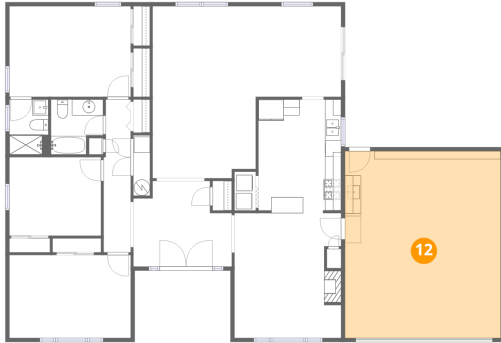

Home data report

2935 Shepherd Court, Woodridge, DuPage County, Illinois,
United States, 60517

12 Floor 1 - Garage

Dimensions: 19'4" x 23'3"
Area: 450 sq. ft
Counted as living area: No

Heated: No
Finished: No
Enclosed: Yes
Contiguous: Yes
Permitted: Yes
Wet space: No
Addition: No
Conversion: No