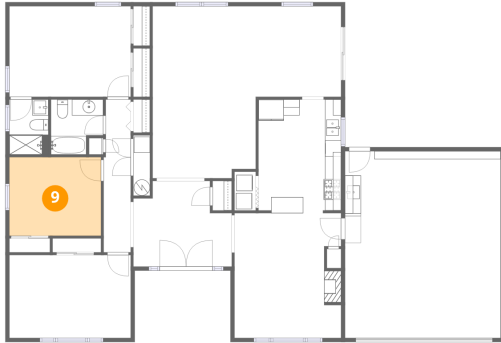

9 Floor 1 - Bedroom

Dimensions: 11'5" x 9'9"
Area: 111 sq. ft
Counted as living area: Yes

Heated: Yes
Finished: Yes
Enclosed: Yes
Contiguous: Yes
Permitted: Yes
Wet space: No
Addition: No
Conversion: No