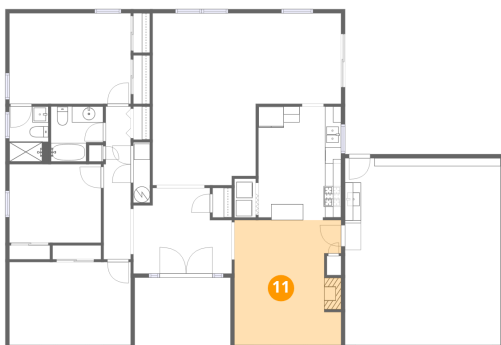

Dimensions: 11'5" x 9'9"
Area: 111 sq. ft
Counted as living area: Yes

Heated: Yes
Finished: Yes
Enclosed: Yes
Contiguous: Yes
Permitted: Yes
Wet space: No
Addition: No
Conversion: No

10 Floor 1 - Dining Area

Dimensions: 10'7" x 11'3"
Area: 119 sq. ft
Counted as living area: Yes

Heated: Yes
Finished: Yes
Enclosed: Yes
Contiguous: Yes
Permitted: Yes
Wet space: No
Addition: No
Conversion: No

11 Floor 1 - Living Room

Dimensions: 13'3" x 15'7"
Area: 206 sq. ft
Counted as living area: Yes

Heated: Yes
Finished: Yes
Enclosed: Yes
Contiguous: Yes
Permitted: Yes
Wet space: No
Addition: No
Conversion: No

Home data report

2935 Shepherd Court, Woodridge, DuPage County, Illinois,
United States, 60517