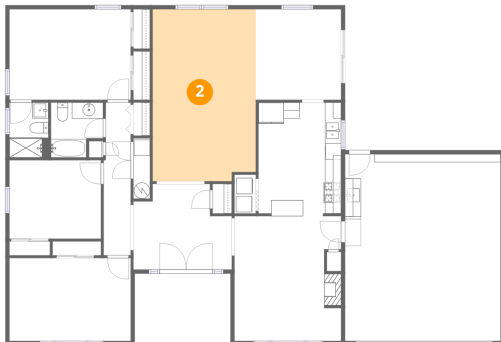

Property summary

Home data report

2935 Shepherd Court, Woodridge, DuPage County, Illinois, United States, 60517

Room dimensions

Floor 1

Total:1572sqft Excluded: 470sqft

#		Dimensions	sqft	Counted as living area
1	Primary Bedroom	15'1" x 11'3"	169 sq. ft	Yes
2	Family Room	12'10" x 21'5"	275 sq. ft	Yes
3	Foyer	12'3" x 10'7"	130 sq. ft	Yes
4	Kitchen	10'4" x 14'1"	145 sq. ft	Yes
5	Bath	6'6" x 6'10"	44 sq. ft	Yes
6	Bedroom	15'1" x 10'4"	156 sq. ft	Yes
7	Hall	3'4" x 19'0"	64 sq. ft	Yes
8	Bath	4'10" x 6'10"	33 sq. ft	Yes
9	Bedroom	11'5" x 9'9"	111 sq. ft	Yes
10	Dining Area	10'7" x 11'3"	119 sq. ft	Yes
11	Living Room	13'3" x 15'7"	206 sq. ft	Yes

Home data report

**2935 Shepherd Court, Woodridge, DuPage County, Illinois,
United States, 60517**

#		Dimensions	sqft	Counted as living area
12	Garage	19'4" x 23'3"	450 sq. ft	No

1 Floor 1 - Primary Bedroom

Dimensions: 15'1" x 11'3"
Area: 169 sq. ft
Counted as living area: Yes

Heated: Yes
Finished: Yes
Enclosed: Yes
Contiguous: Yes
Permitted: Yes
Wet space: No
Addition: No
Conversion: No

2 Floor 1 - Family Room

Dimensions: 12'10" x 21'5"
Area: 275 sq. ft
Counted as living area: Yes

Heated: Yes
Finished: Yes
Enclosed: Yes
Contiguous: Yes
Permitted: Yes
Wet space: No
Addition: No
Conversion: No

3 Floor 1 - Foyer