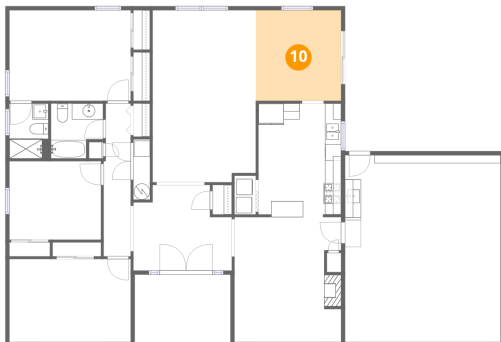

Heated: Yes
Finished: Yes
Enclosed: Yes
Contiguous: Yes
Permitted: Yes
Wet space: No
Addition: No
Conversion: No

7 Floor 1 - Hall

Dimensions: 3'4" x 19'0"
Area: 64 sq. ft
Counted as living area: Yes

Heated: Yes
Finished: Yes
Enclosed: Yes
Contiguous: Yes
Permitted: Yes
Wet space: No
Addition: No
Conversion: No

8 Floor 1 - Bath

Dimensions: 4'10" x 6'10"
Area: 33 sq. ft
Counted as living area: Yes

Heated: Yes
Finished: Yes
Enclosed: Yes
Contiguous: Yes
Permitted: Yes
Wet space: Yes
Addition: No
Conversion: No

9 Floor 1 - Bedroom

Dimensions: 11'5" x 9'9"
Area: 111 sq. ft
Counted as living area: Yes

Heated: Yes
Finished: Yes
Enclosed: Yes
Contiguous: Yes
Permitted: Yes
Wet space: No
Addition: No
Conversion: No

10 Floor 1 - Dining Area