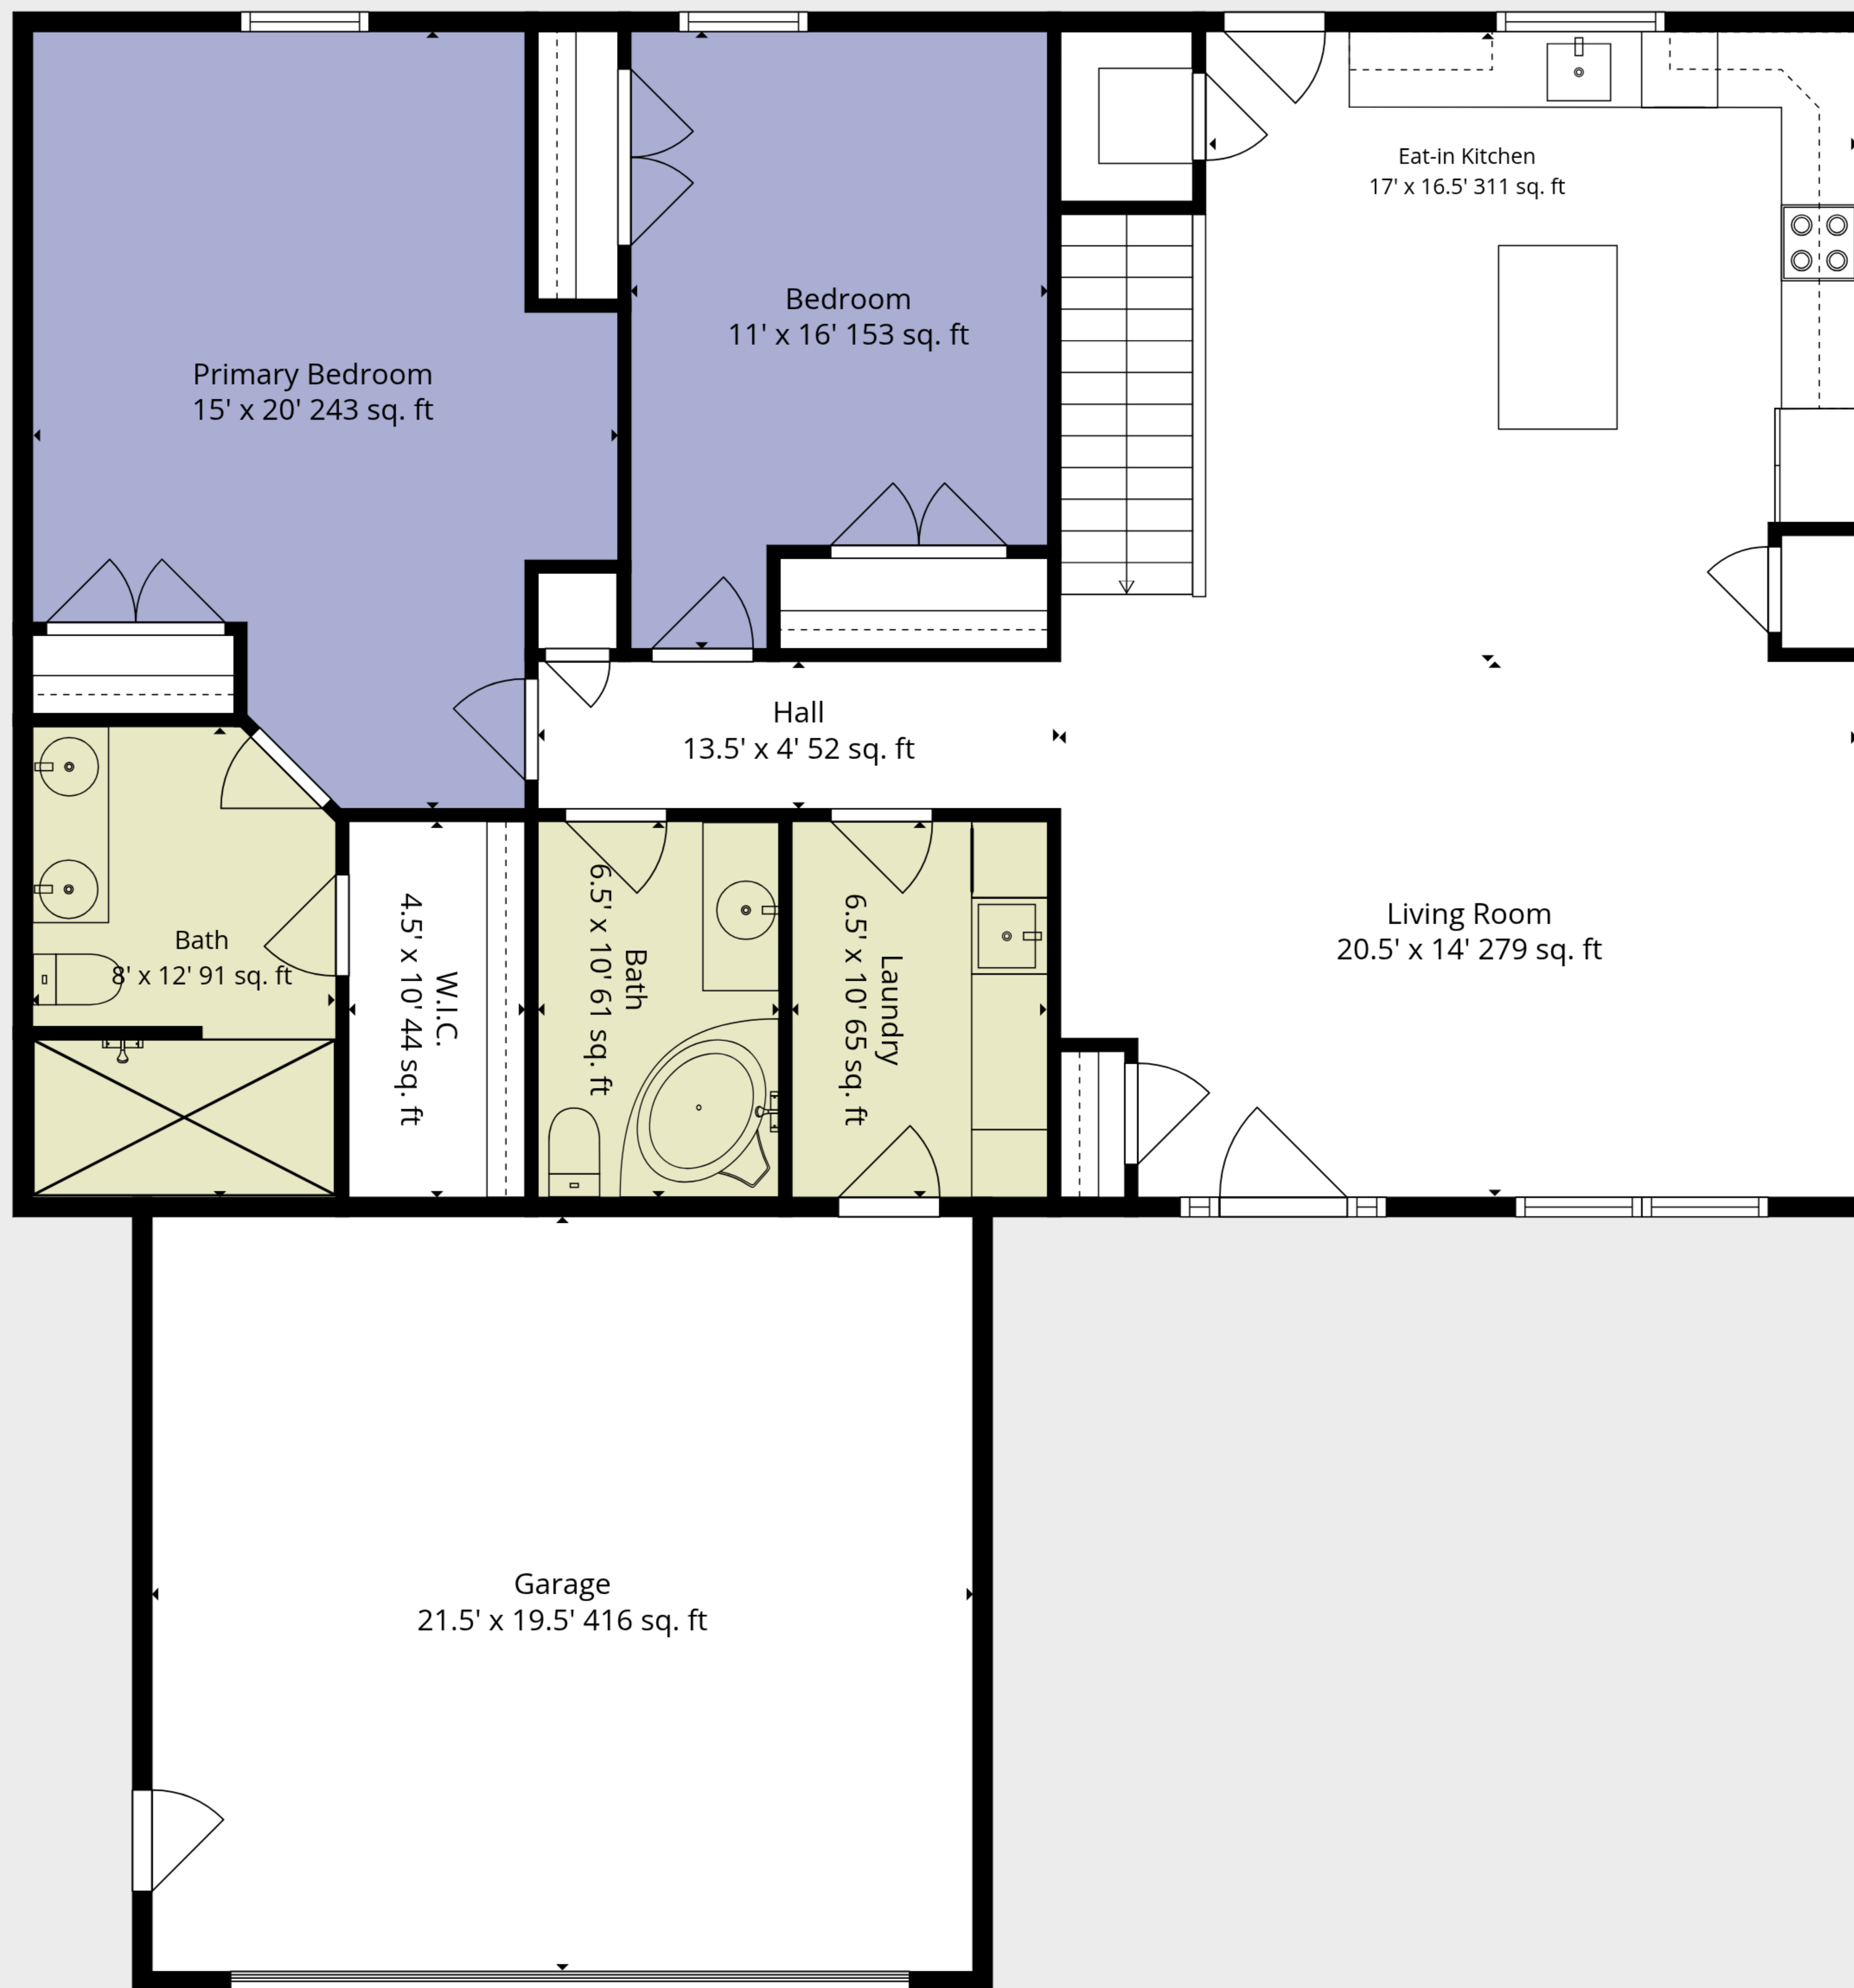

TOTAL: 1901 sq. ft

Basement: 472 sq. ft, 1st floor: 1429 sq. ft

EXCLUDED AREAS: BASEMENT: 690 sq. ft, ROOM: 260 sq. ft, GARAGE: 416 sq. ft,
WALLS: 194 sq. ft

TOTAL: 1901 sq. ft

Basement: 472 sq. ft, 1st floor: 1429 sq. ft

EXCLUDED AREAS: BASEMENT: 690 sq. ft, ROOM: 260 sq. ft, GARAGE: 416 sq. ft,
WALLS: 194 sq. ft

Basement

1st Floor

TOTAL: 1901 sq. ft
 Basement: 472 sq. ft, 1st floor: 1429 sq. ft
 EXCLUDED AREAS: BASEMENT: 690 sq. ft, ROOM: 260 sq. ft, GARAGE: 416 sq. ft,
 WALLS: 194 sq. ft