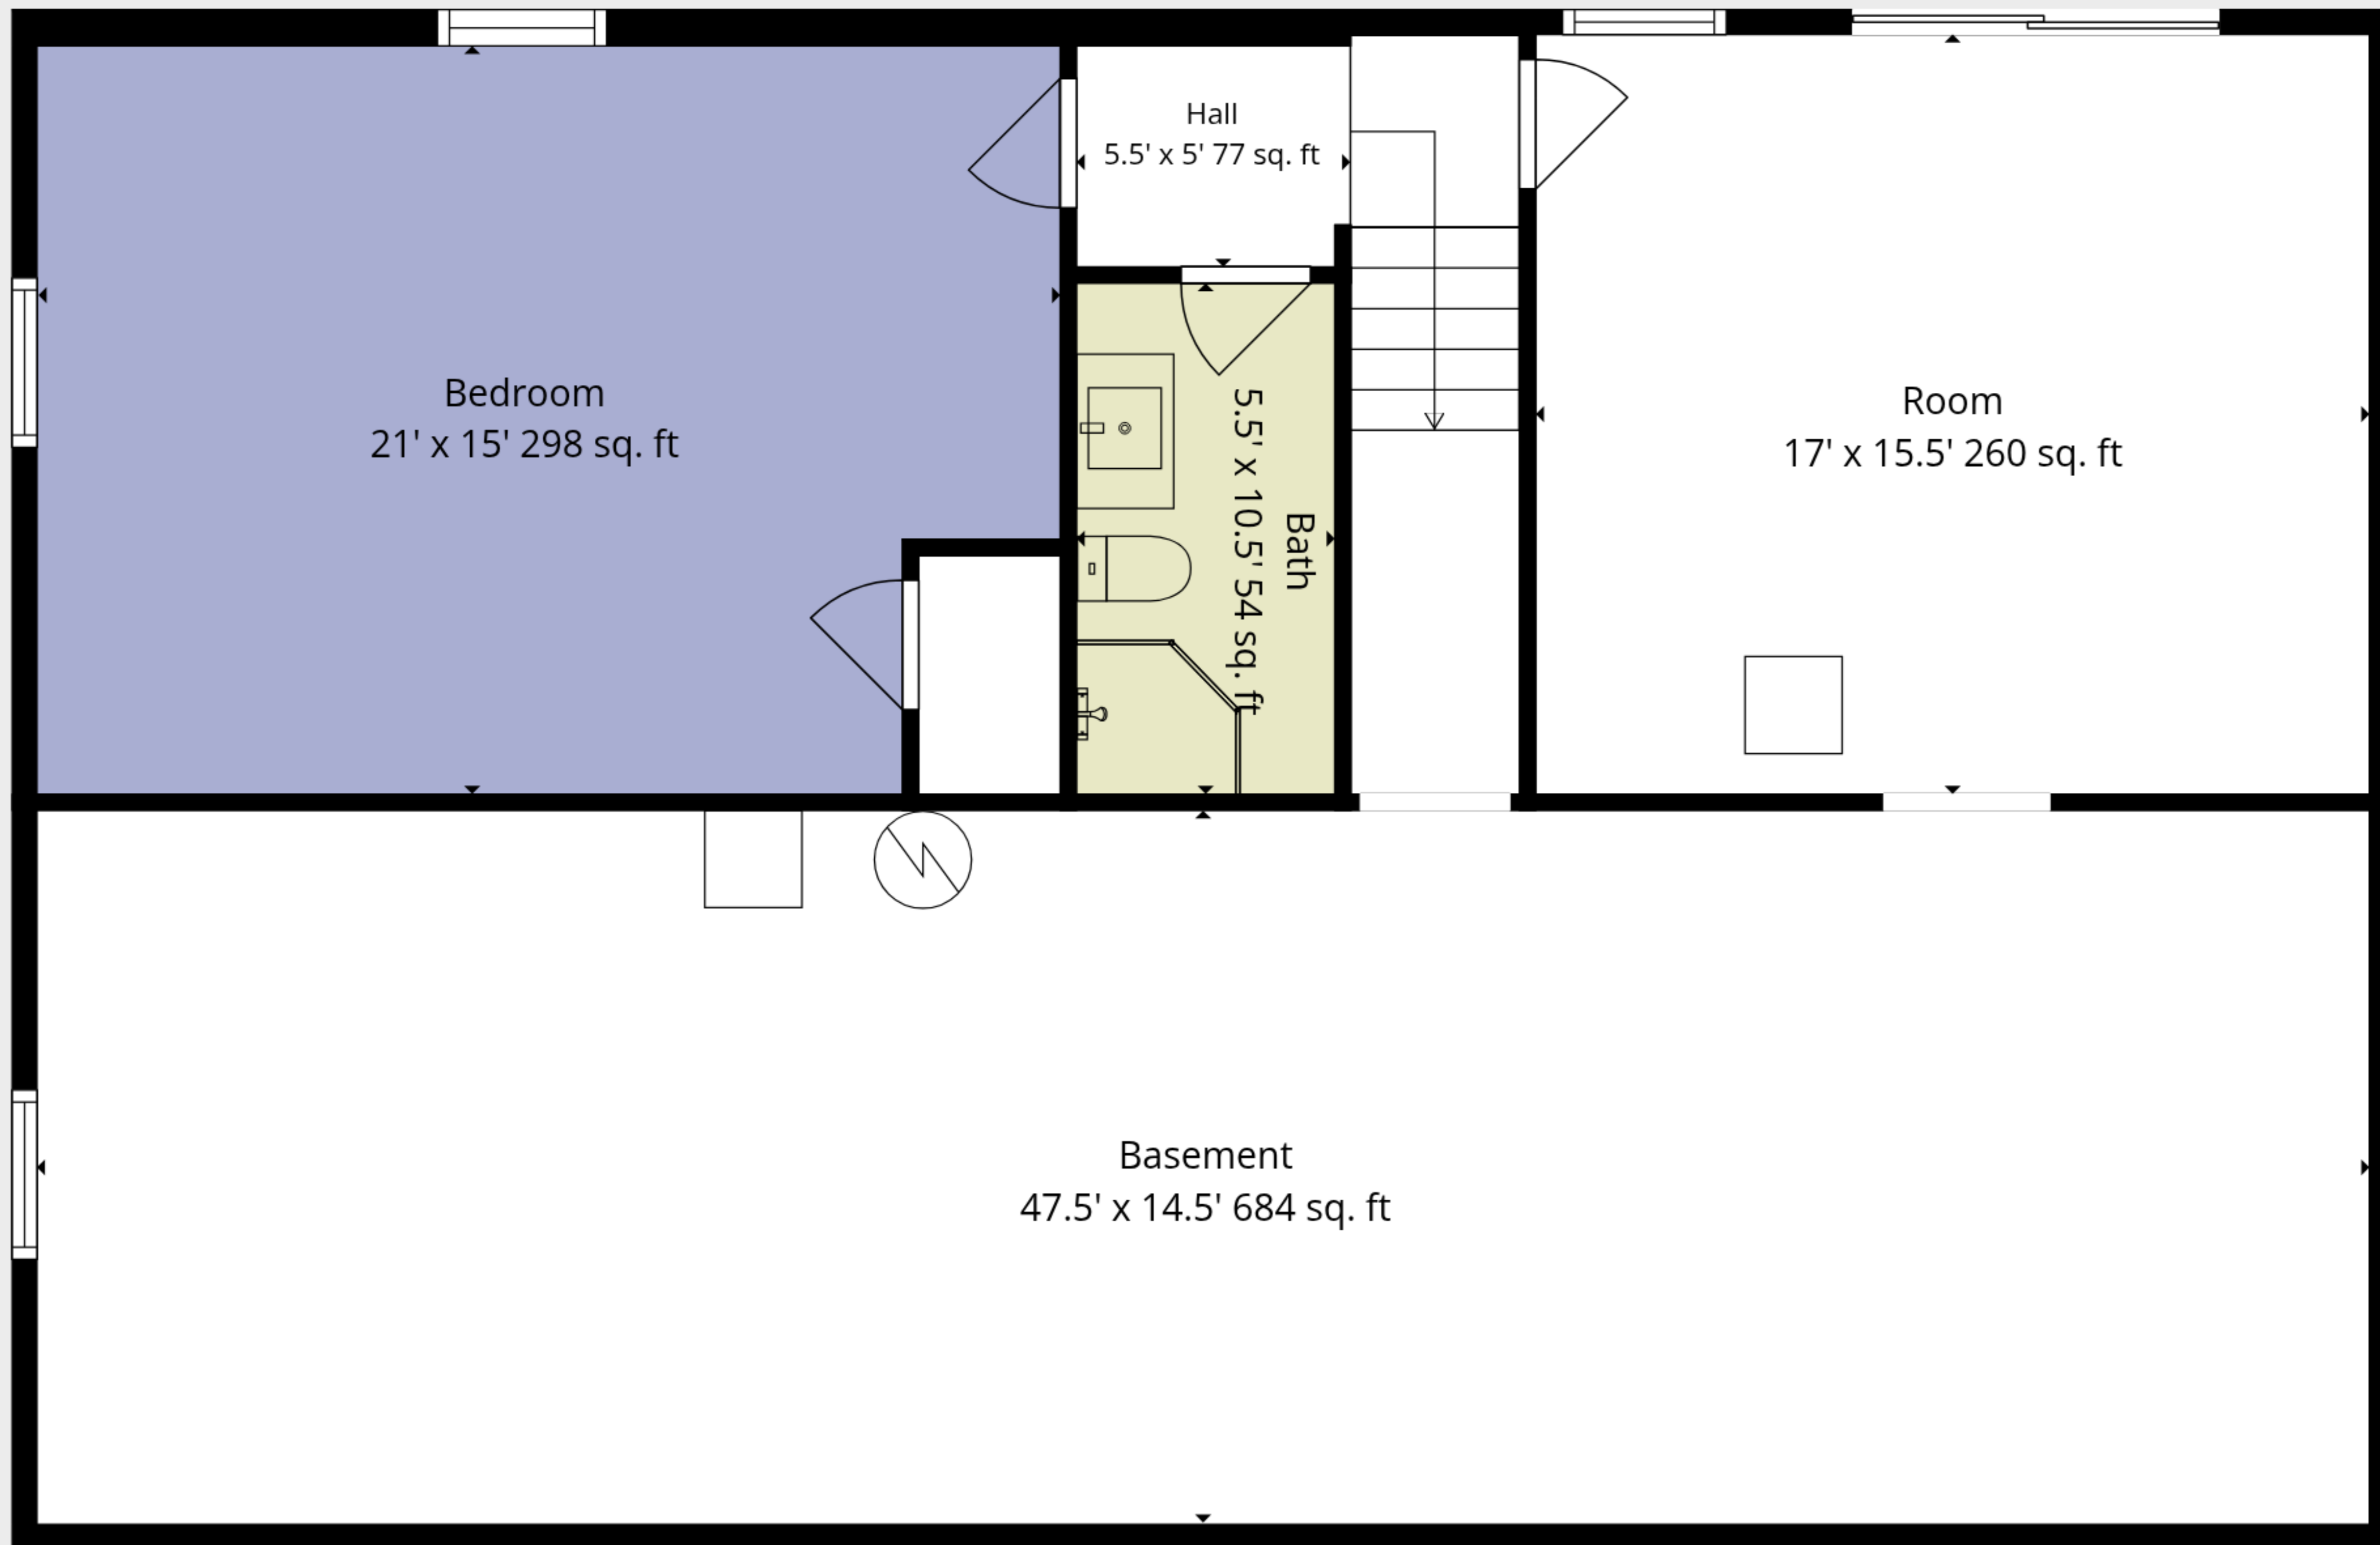

TOTAL: 1901 sq. ft

Basement: 472 sq. ft, 1st floor: 1429 sq. ft

EXCLUDED AREAS: BASEMENT: 690 sq. ft, ROOM: 260 sq. ft, GARAGE: 416 sq. ft,
WALLS: 194 sq. ft

TOTAL: 1901 sq. ft

Basement: 472 sq. ft, 1st floor: 1429 sq. ft

EXCLUDED AREAS: BASEMENT: 690 sq. ft, ROOM: 260 sq. ft, GARAGE: 416 sq. ft,
WALLS: 194 sq. ft

Basement

1st Floor

TOTAL: 1901 sq. ft
 Basement: 472 sq. ft, 1st floor: 1429 sq. ft
 EXCLUDED AREAS: BASEMENT: 690 sq. ft, ROOM: 260 sq. ft, GARAGE: 416 sq. ft,
 WALLS: 194 sq. ft