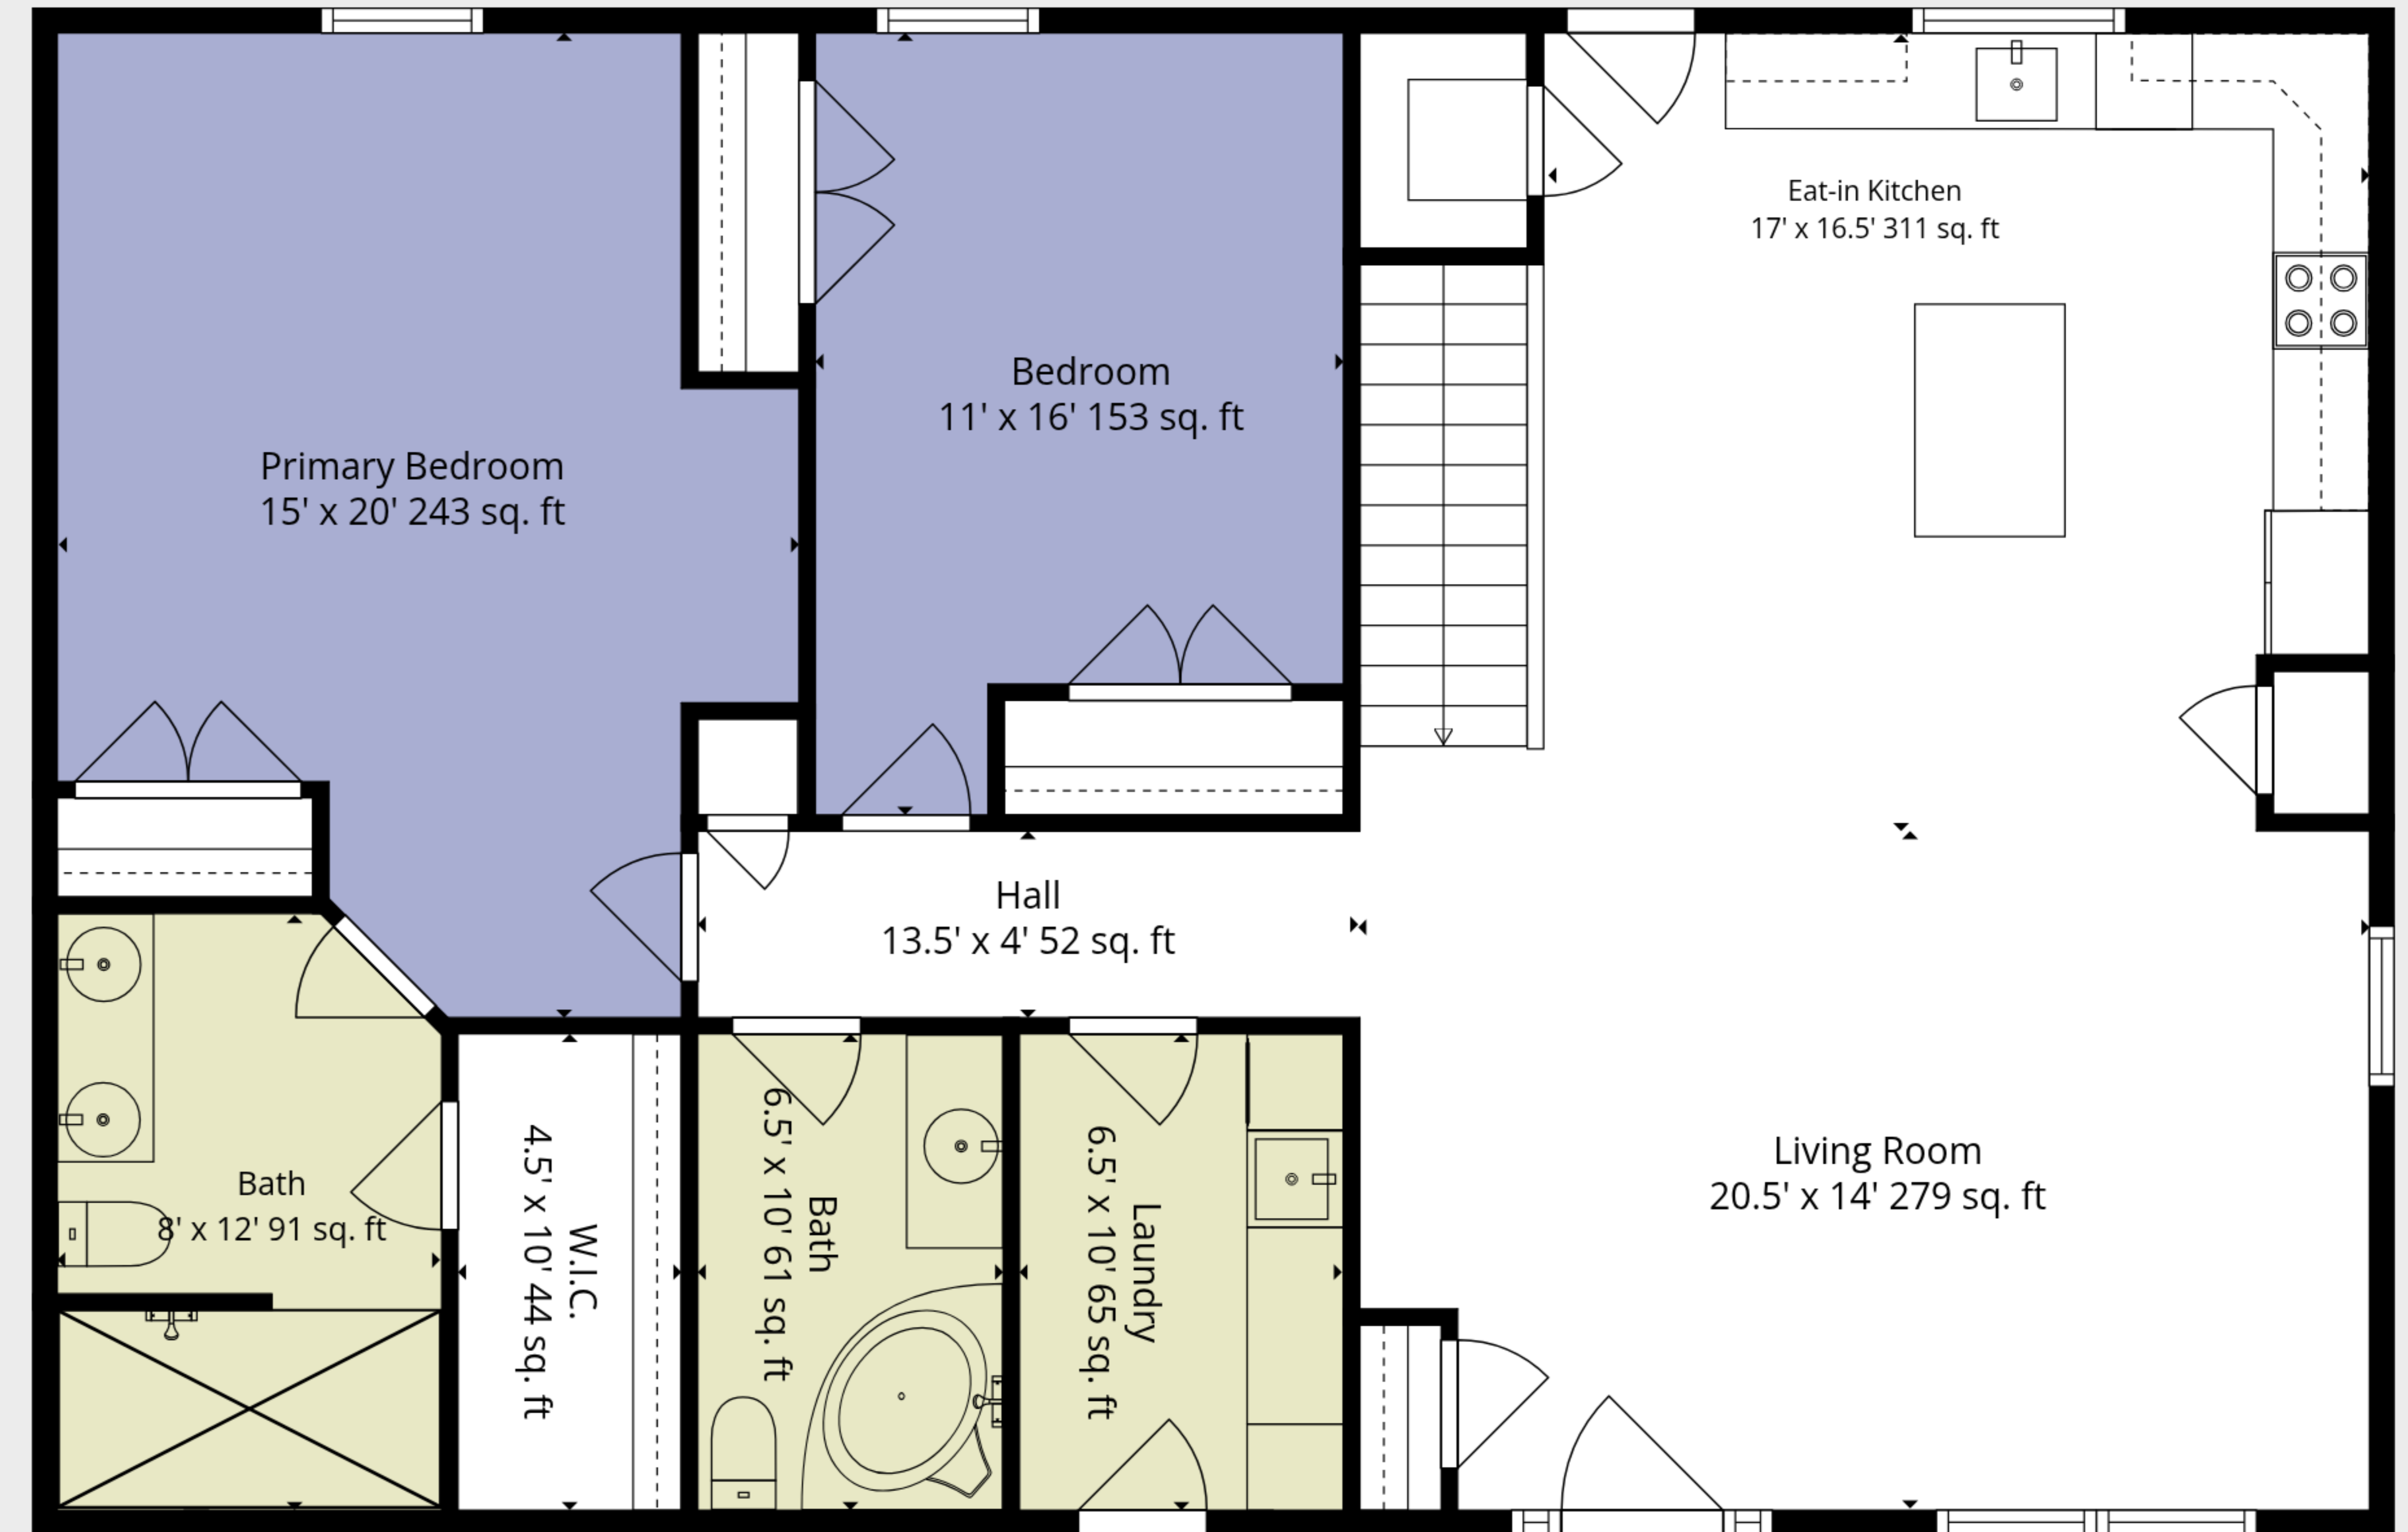

TOTAL: 1901 sq. ft

Basement: 472 sq. ft, 1st floor: 1429 sq. ft

EXCLUDED AREAS: BASEMENT: 690 sq. ft, ROOM: 260 sq. ft, GARAGE: 416 sq. ft,
WALLS: 194 sq. ft

TOTAL: 1901 sq. ft

Basement: 472 sq. ft, 1st floor: 1429 sq. ft

EXCLUDED AREAS: BASEMENT: 690 sq. ft, ROOM: 260 sq. ft, GARAGE: 416 sq. ft,
WALLS: 194 sq. ft

Basement

1st Floor

TOTAL: 1901 sq. ft
 Basement: 472 sq. ft, 1st floor: 1429 sq. ft
 EXCLUDED AREAS: BASEMENT: 690 sq. ft, ROOM: 260 sq. ft, GARAGE: 416 sq. ft,
 WALLS: 194 sq. ft