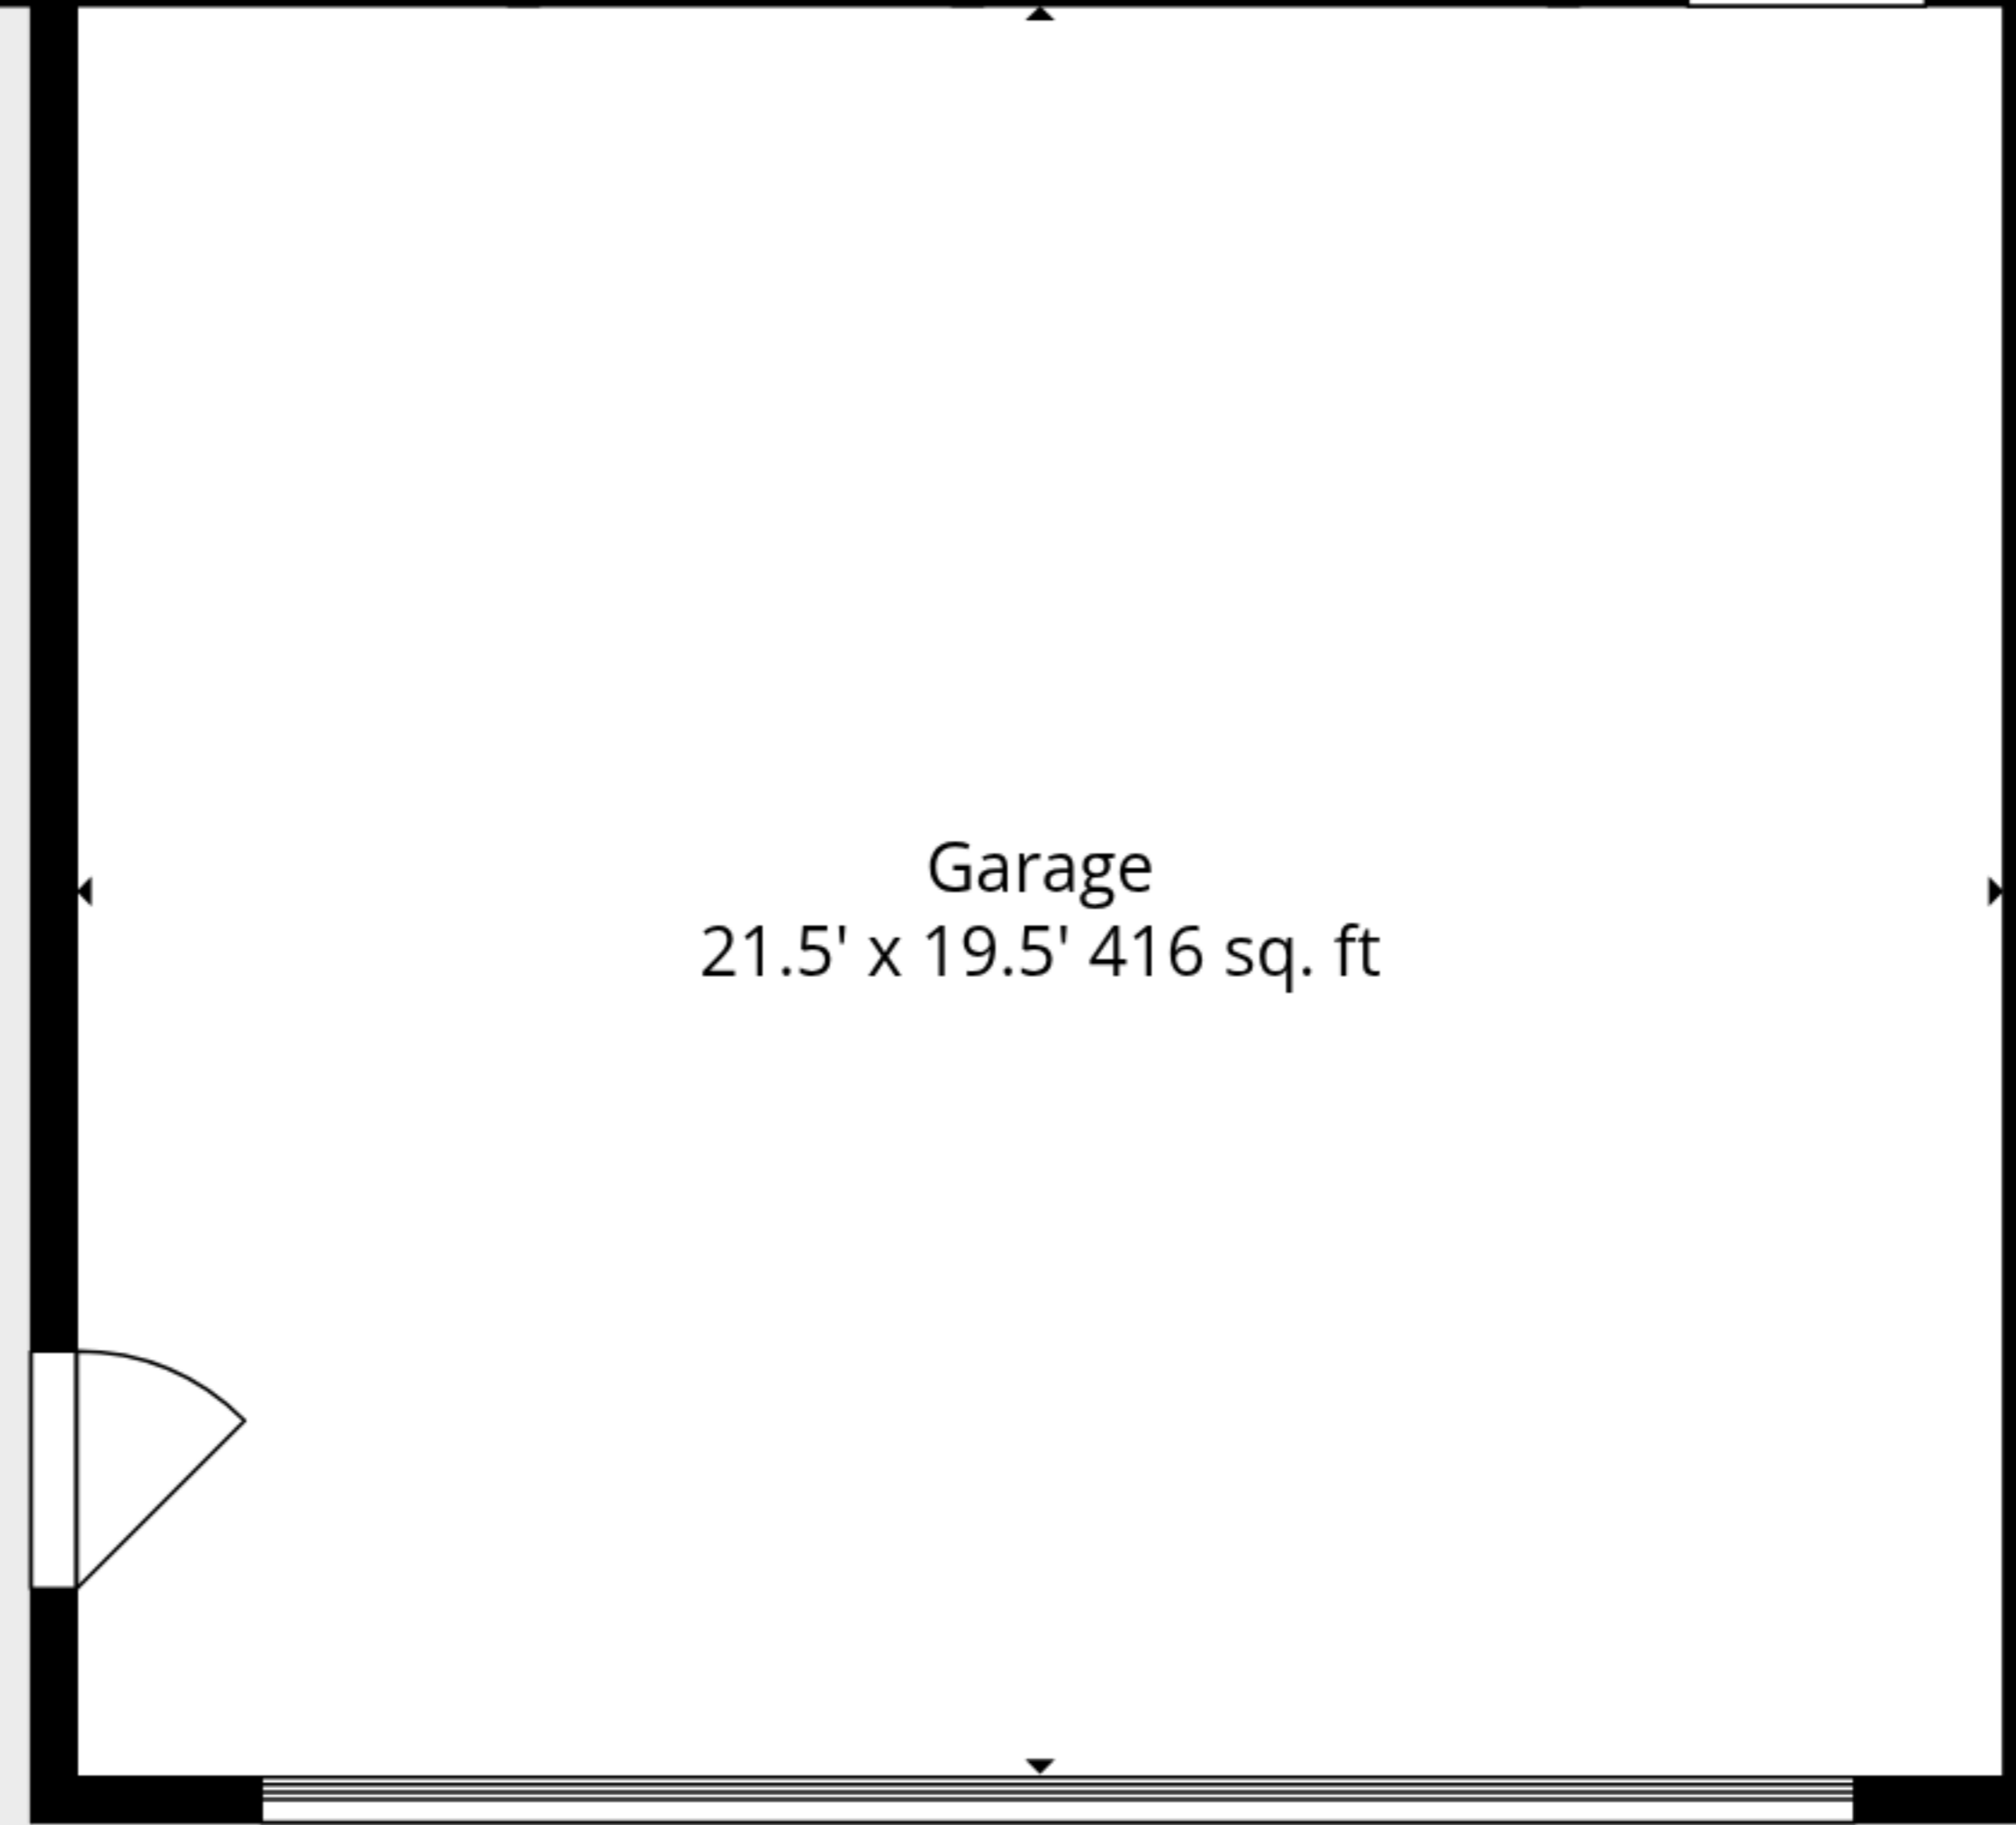

TOTAL: 1901 sq. ft

Basement: 472 sq. ft, 1st floor: 1429 sq. ft

EXCLUDED AREAS: BASEMENT: 690 sq. ft, ROOM: 260 sq. ft, GARAGE: 416 sq. ft,
WALLS: 194 sq. ft

TOTAL: 1901 sq. ft

Basement: 472 sq. ft, 1st floor: 1429 sq. ft

EXCLUDED AREAS: BASEMENT: 690 sq. ft, ROOM: 260 sq. ft, GARAGE: 416 sq. ft,
WALLS: 194 sq. ft

Basement

1st Floor

TOTAL: 1901 sq. ft
 Basement: 472 sq. ft, 1st floor: 1429 sq. ft
 EXCLUDED AREAS: BASEMENT: 690 sq. ft, ROOM: 260 sq. ft, GARAGE: 416 sq. ft,
 WALLS: 194 sq. ft