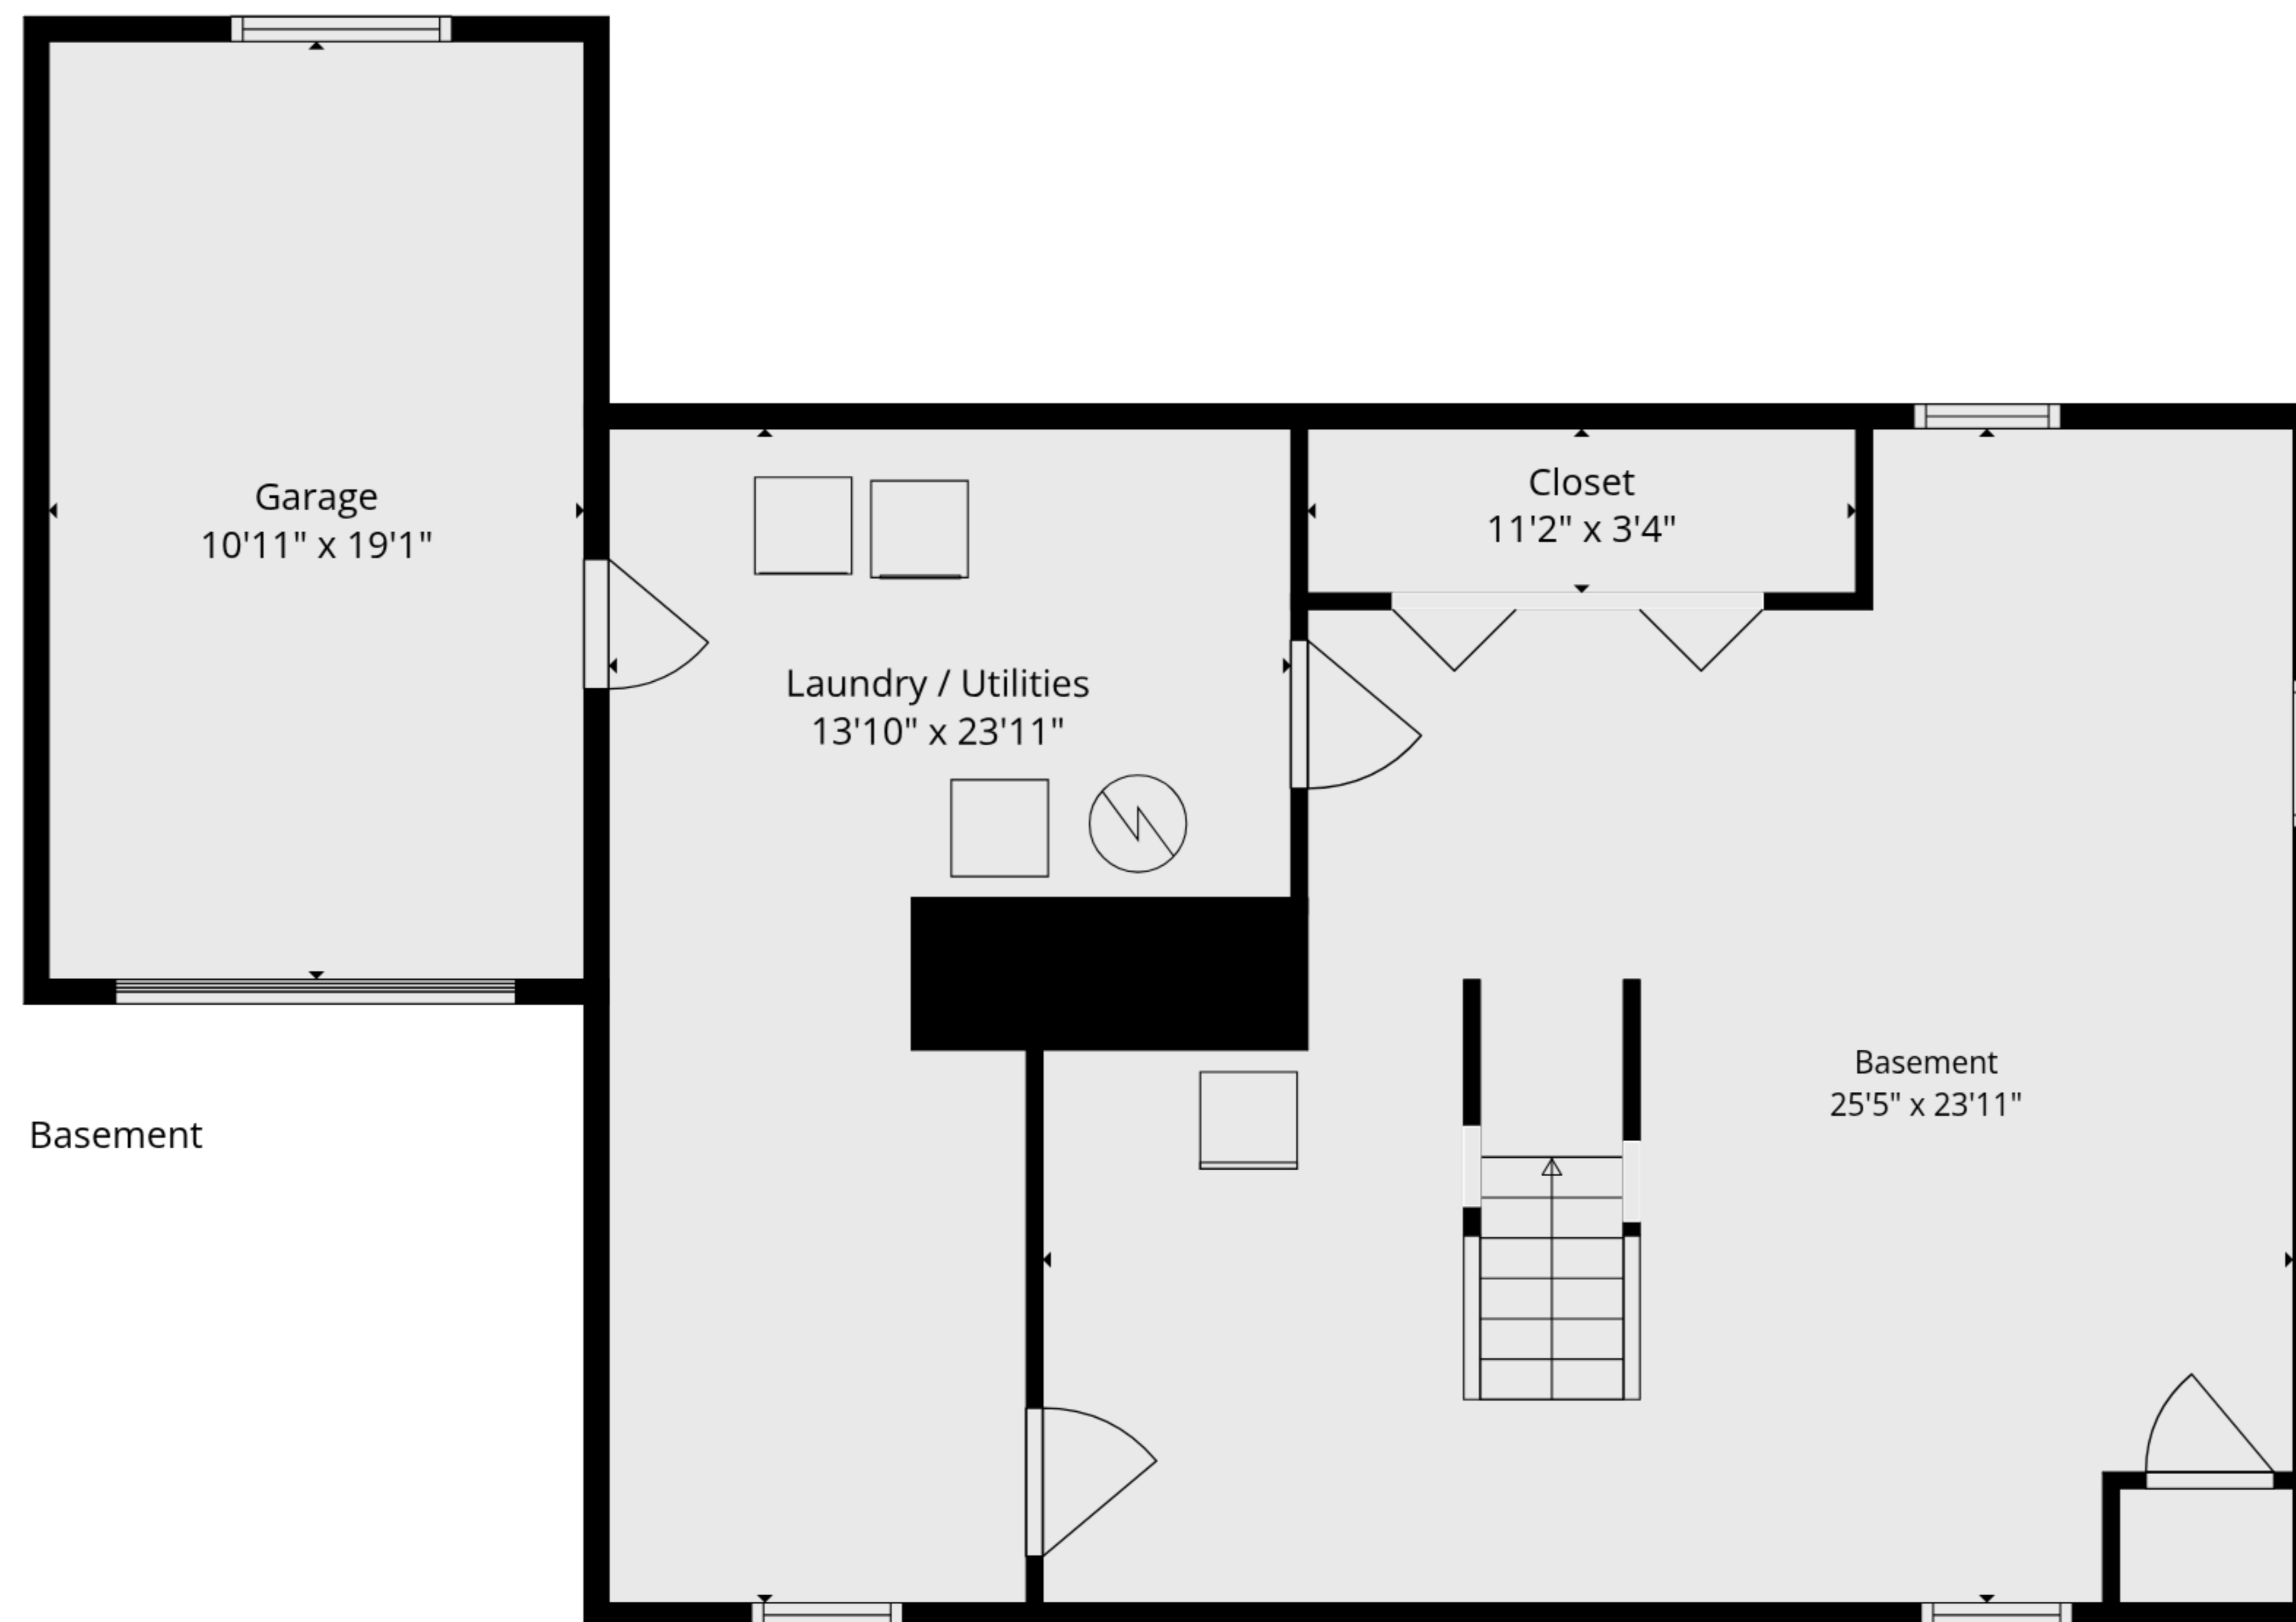

**TOTAL: 2487 sq. ft**

Basement: 571 sq. ft, 1st floor: 1178 sq. ft, 2nd floor: 738 sq. ft

EXCLUDED AREAS: LAUNDRY / UTILITIES: 247 sq. ft, GARAGE: 208 sq. ft, WALLS: 222 sq. ft

**TOTAL: 2487 sq. ft**

Basement: 571 sq. ft, 1st floor: 1178 sq. ft, 2nd floor: 738 sq. ft

EXCLUDED AREAS: LAUNDRY / UTILITIES: 247 sq. ft, GARAGE: 208 sq. ft, WALLS: 222 sq. ft

**TOTAL: 2487 sq. ft**

Basement: 571 sq. ft, 1st floor: 1178 sq. ft, 2nd floor: 738 sq. ft

EXCLUDED AREAS: LAUNDRY / UTILITIES: 247 sq. ft, GARAGE: 208 sq. ft, WALLS: 222 sq. ft

**TOTAL: 2487 sq. ft**

Basement: 571 sq. ft, 1st floor: 1178 sq. ft, 2nd floor: 738 sq. ft

EXCLUDED AREAS: LAUNDRY / UTILITIES: 247 sq. ft, GARAGE: 208 sq. ft, WALLS: 222 sq. ft