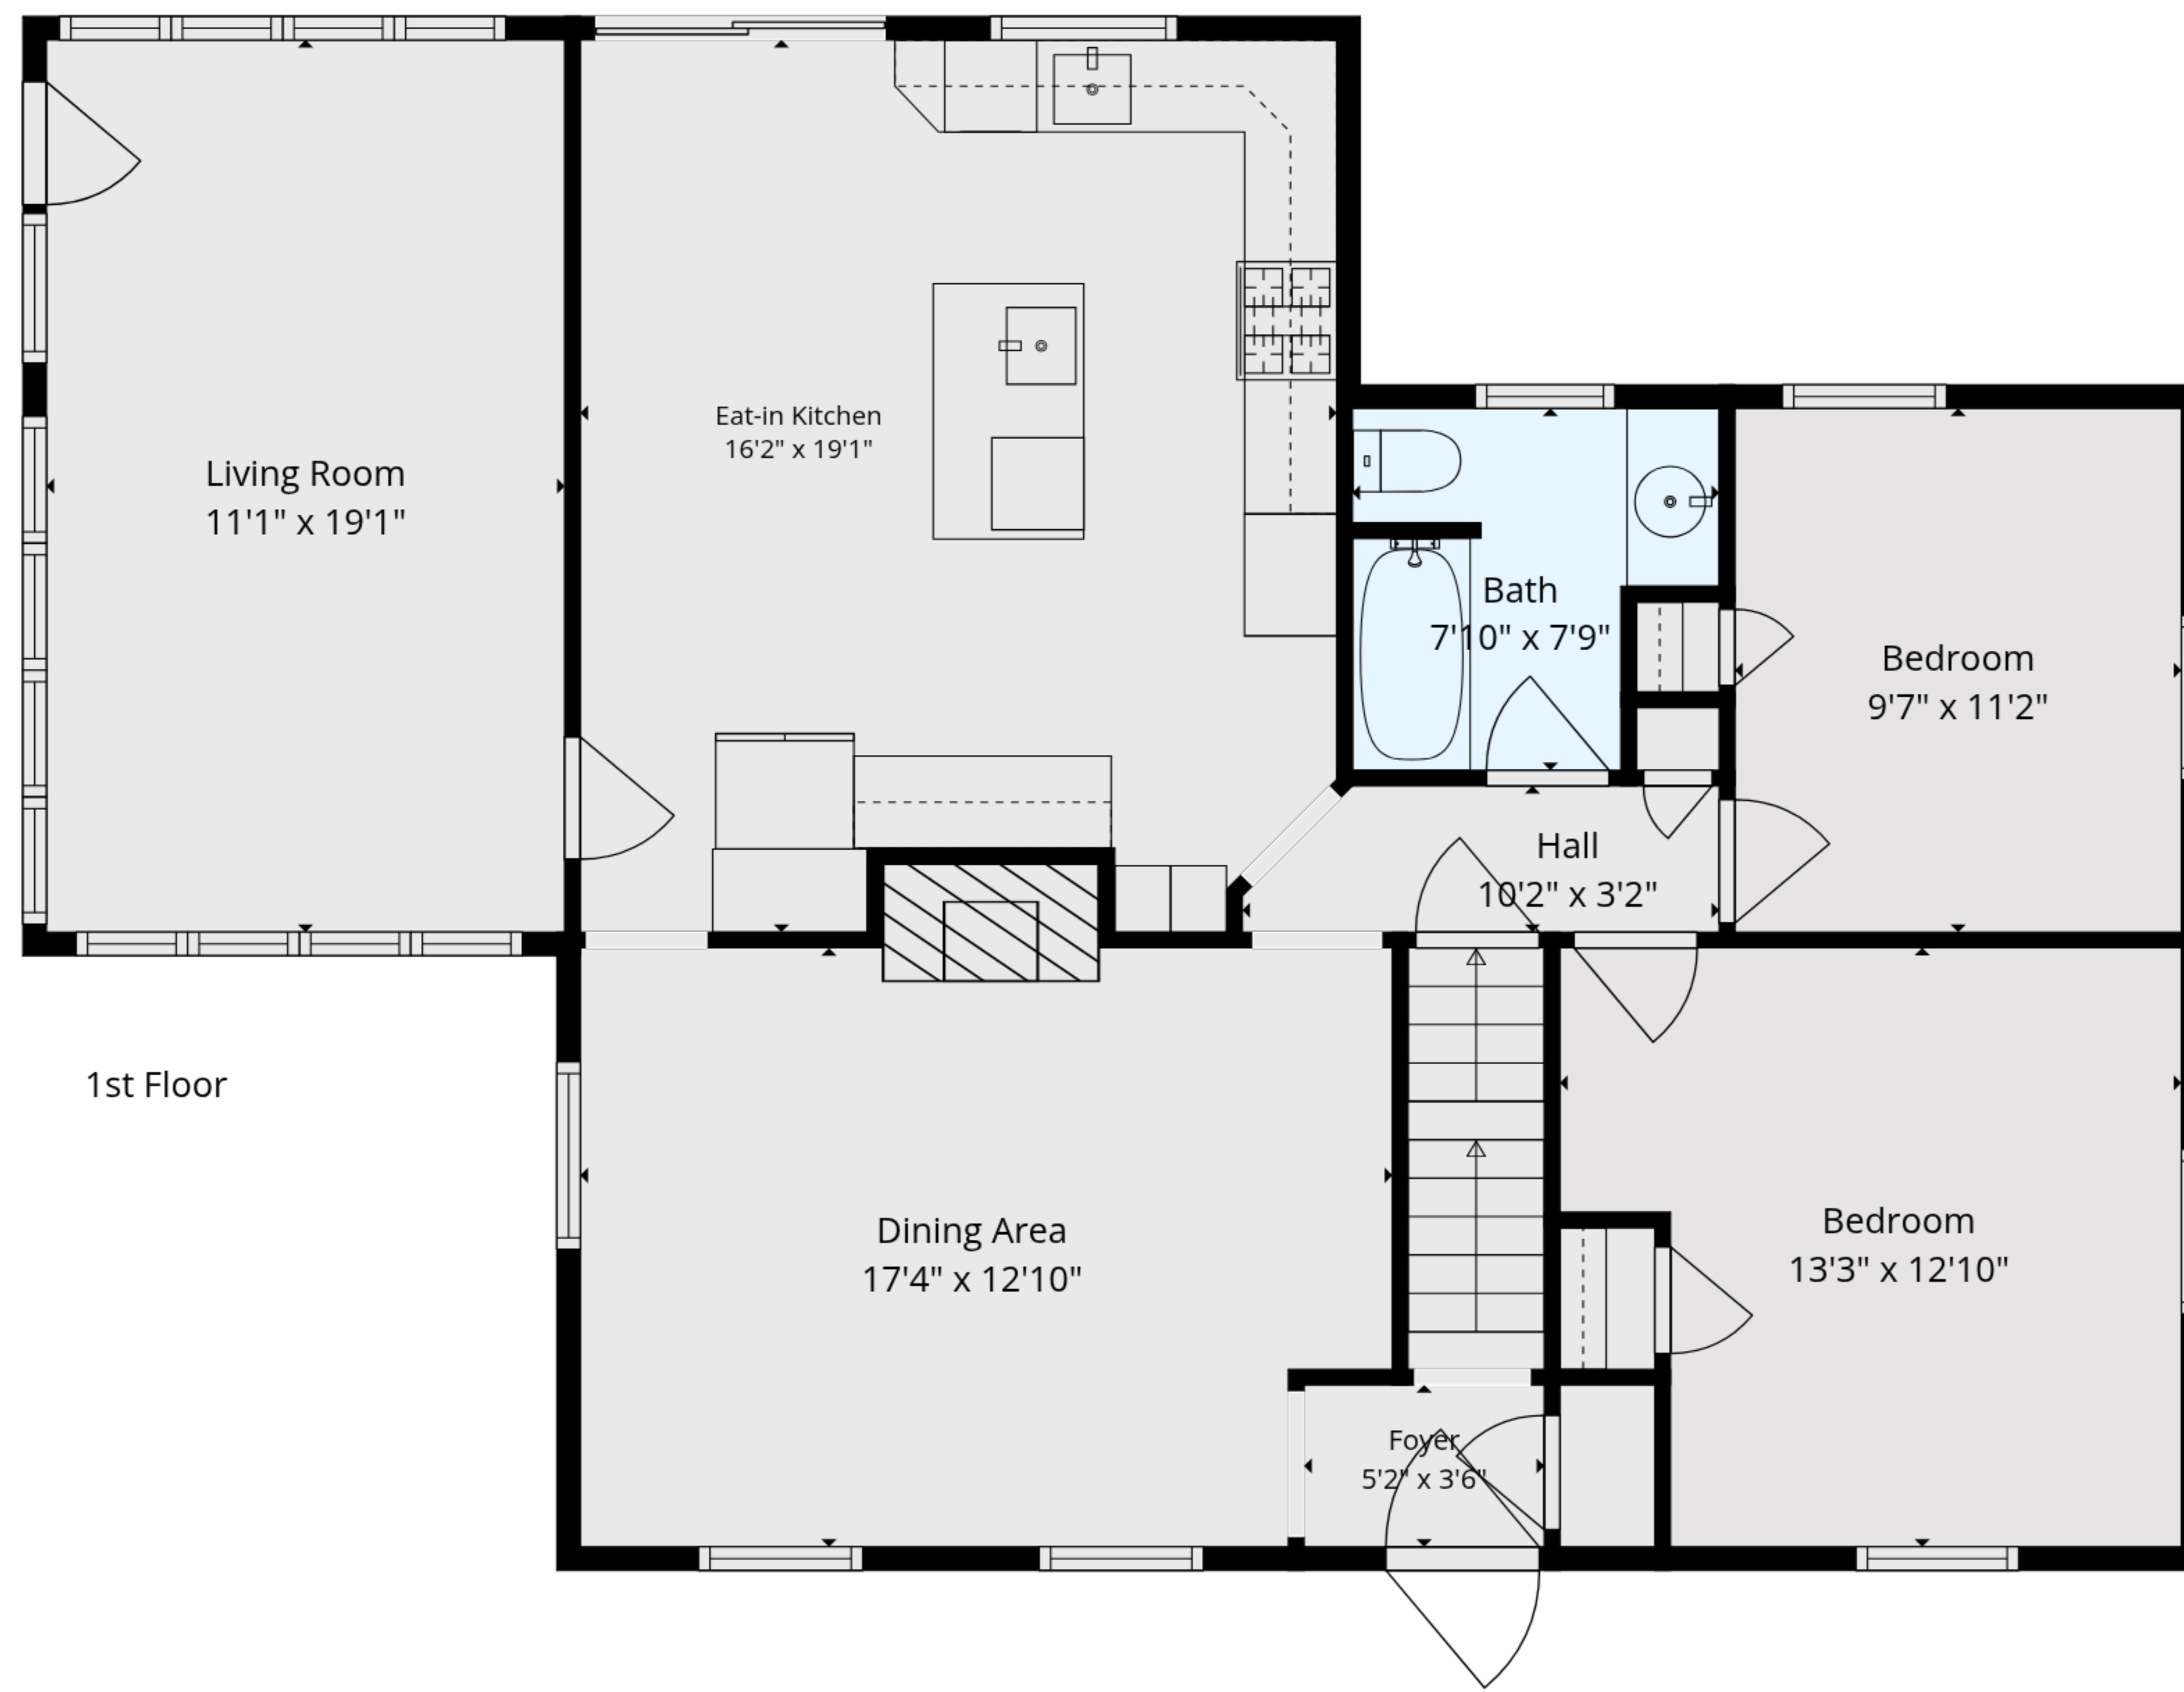

**TOTAL: 2487 sq. ft**

Basement: 571 sq. ft, 1st floor: 1178 sq. ft, 2nd floor: 738 sq. ft

EXCLUDED AREAS: LAUNDRY / UTILITIES: 247 sq. ft, GARAGE: 208 sq. ft, WALLS: 222 sq. ft

**TOTAL: 2487 sq. ft**

Basement: 571 sq. ft, 1st floor: 1178 sq. ft, 2nd floor: 738 sq. ft

EXCLUDED AREAS: LAUNDRY / UTILITIES: 247 sq. ft, GARAGE: 208 sq. ft, WALLS: 222 sq. ft

**TOTAL: 2487 sq. ft**

Basement: 571 sq. ft, 1st floor: 1178 sq. ft, 2nd floor: 738 sq. ft

EXCLUDED AREAS: LAUNDRY / UTILITIES: 247 sq. ft, GARAGE: 208 sq. ft, WALLS: 222 sq. ft

**TOTAL: 2487 sq. ft**

Basement: 571 sq. ft, 1st floor: 1178 sq. ft, 2nd floor: 738 sq. ft

EXCLUDED AREAS: LAUNDRY / UTILITIES: 247 sq. ft, GARAGE: 208 sq. ft, WALLS: 222 sq. ft