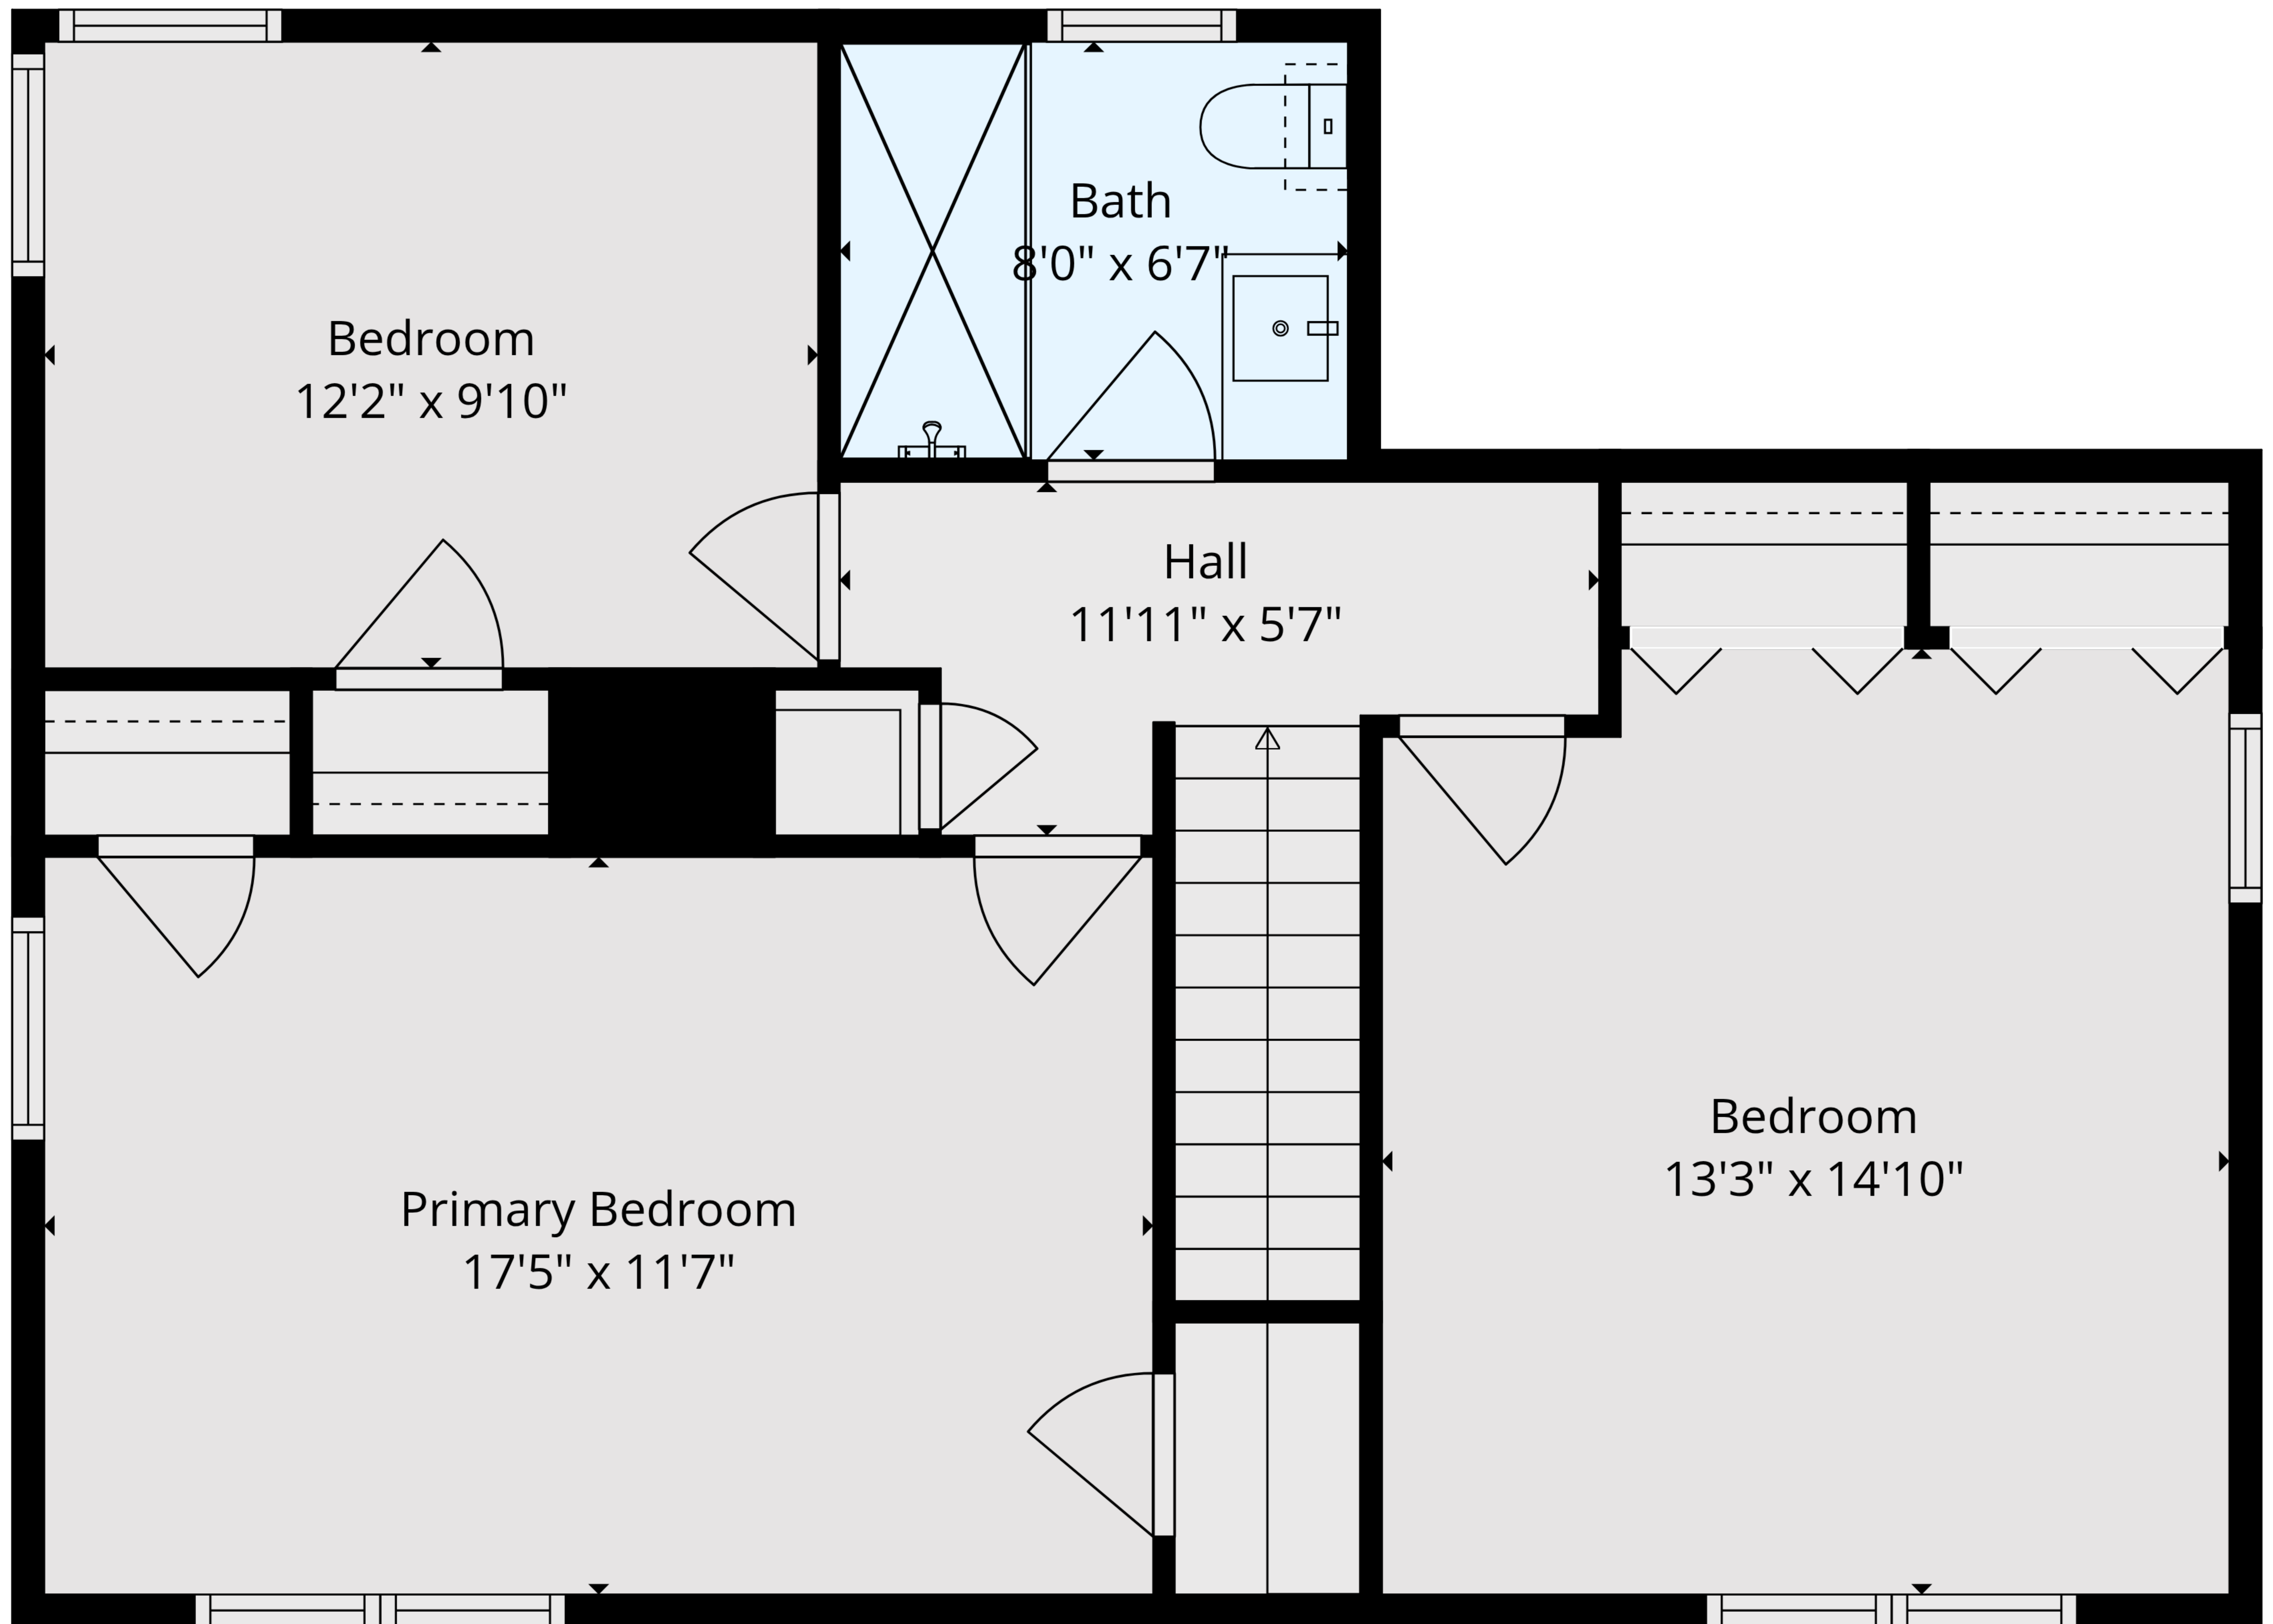

**TOTAL: 2487 sq. ft**

Basement: 571 sq. ft, 1st floor: 1178 sq. ft, 2nd floor: 738 sq. ft

EXCLUDED AREAS: LAUNDRY / UTILITIES: 247 sq. ft, GARAGE: 208 sq. ft, WALLS: 222 sq. ft

**TOTAL: 2487 sq. ft**

Basement: 571 sq. ft, 1st floor: 1178 sq. ft, 2nd floor: 738 sq. ft

EXCLUDED AREAS: LAUNDRY / UTILITIES: 247 sq. ft, GARAGE: 208 sq. ft, WALLS: 222 sq. ft

**TOTAL: 2487 sq. ft**

Basement: 571 sq. ft, 1st floor: 1178 sq. ft, 2nd floor: 738 sq. ft

EXCLUDED AREAS: LAUNDRY / UTILITIES: 247 sq. ft, GARAGE: 208 sq. ft, WALLS: 222 sq. ft

**TOTAL: 2487 sq. ft**

Basement: 571 sq. ft, 1st floor: 1178 sq. ft, 2nd floor: 738 sq. ft

EXCLUDED AREAS: LAUNDRY / UTILITIES: 247 sq. ft, GARAGE: 208 sq. ft, WALLS: 222 sq. ft