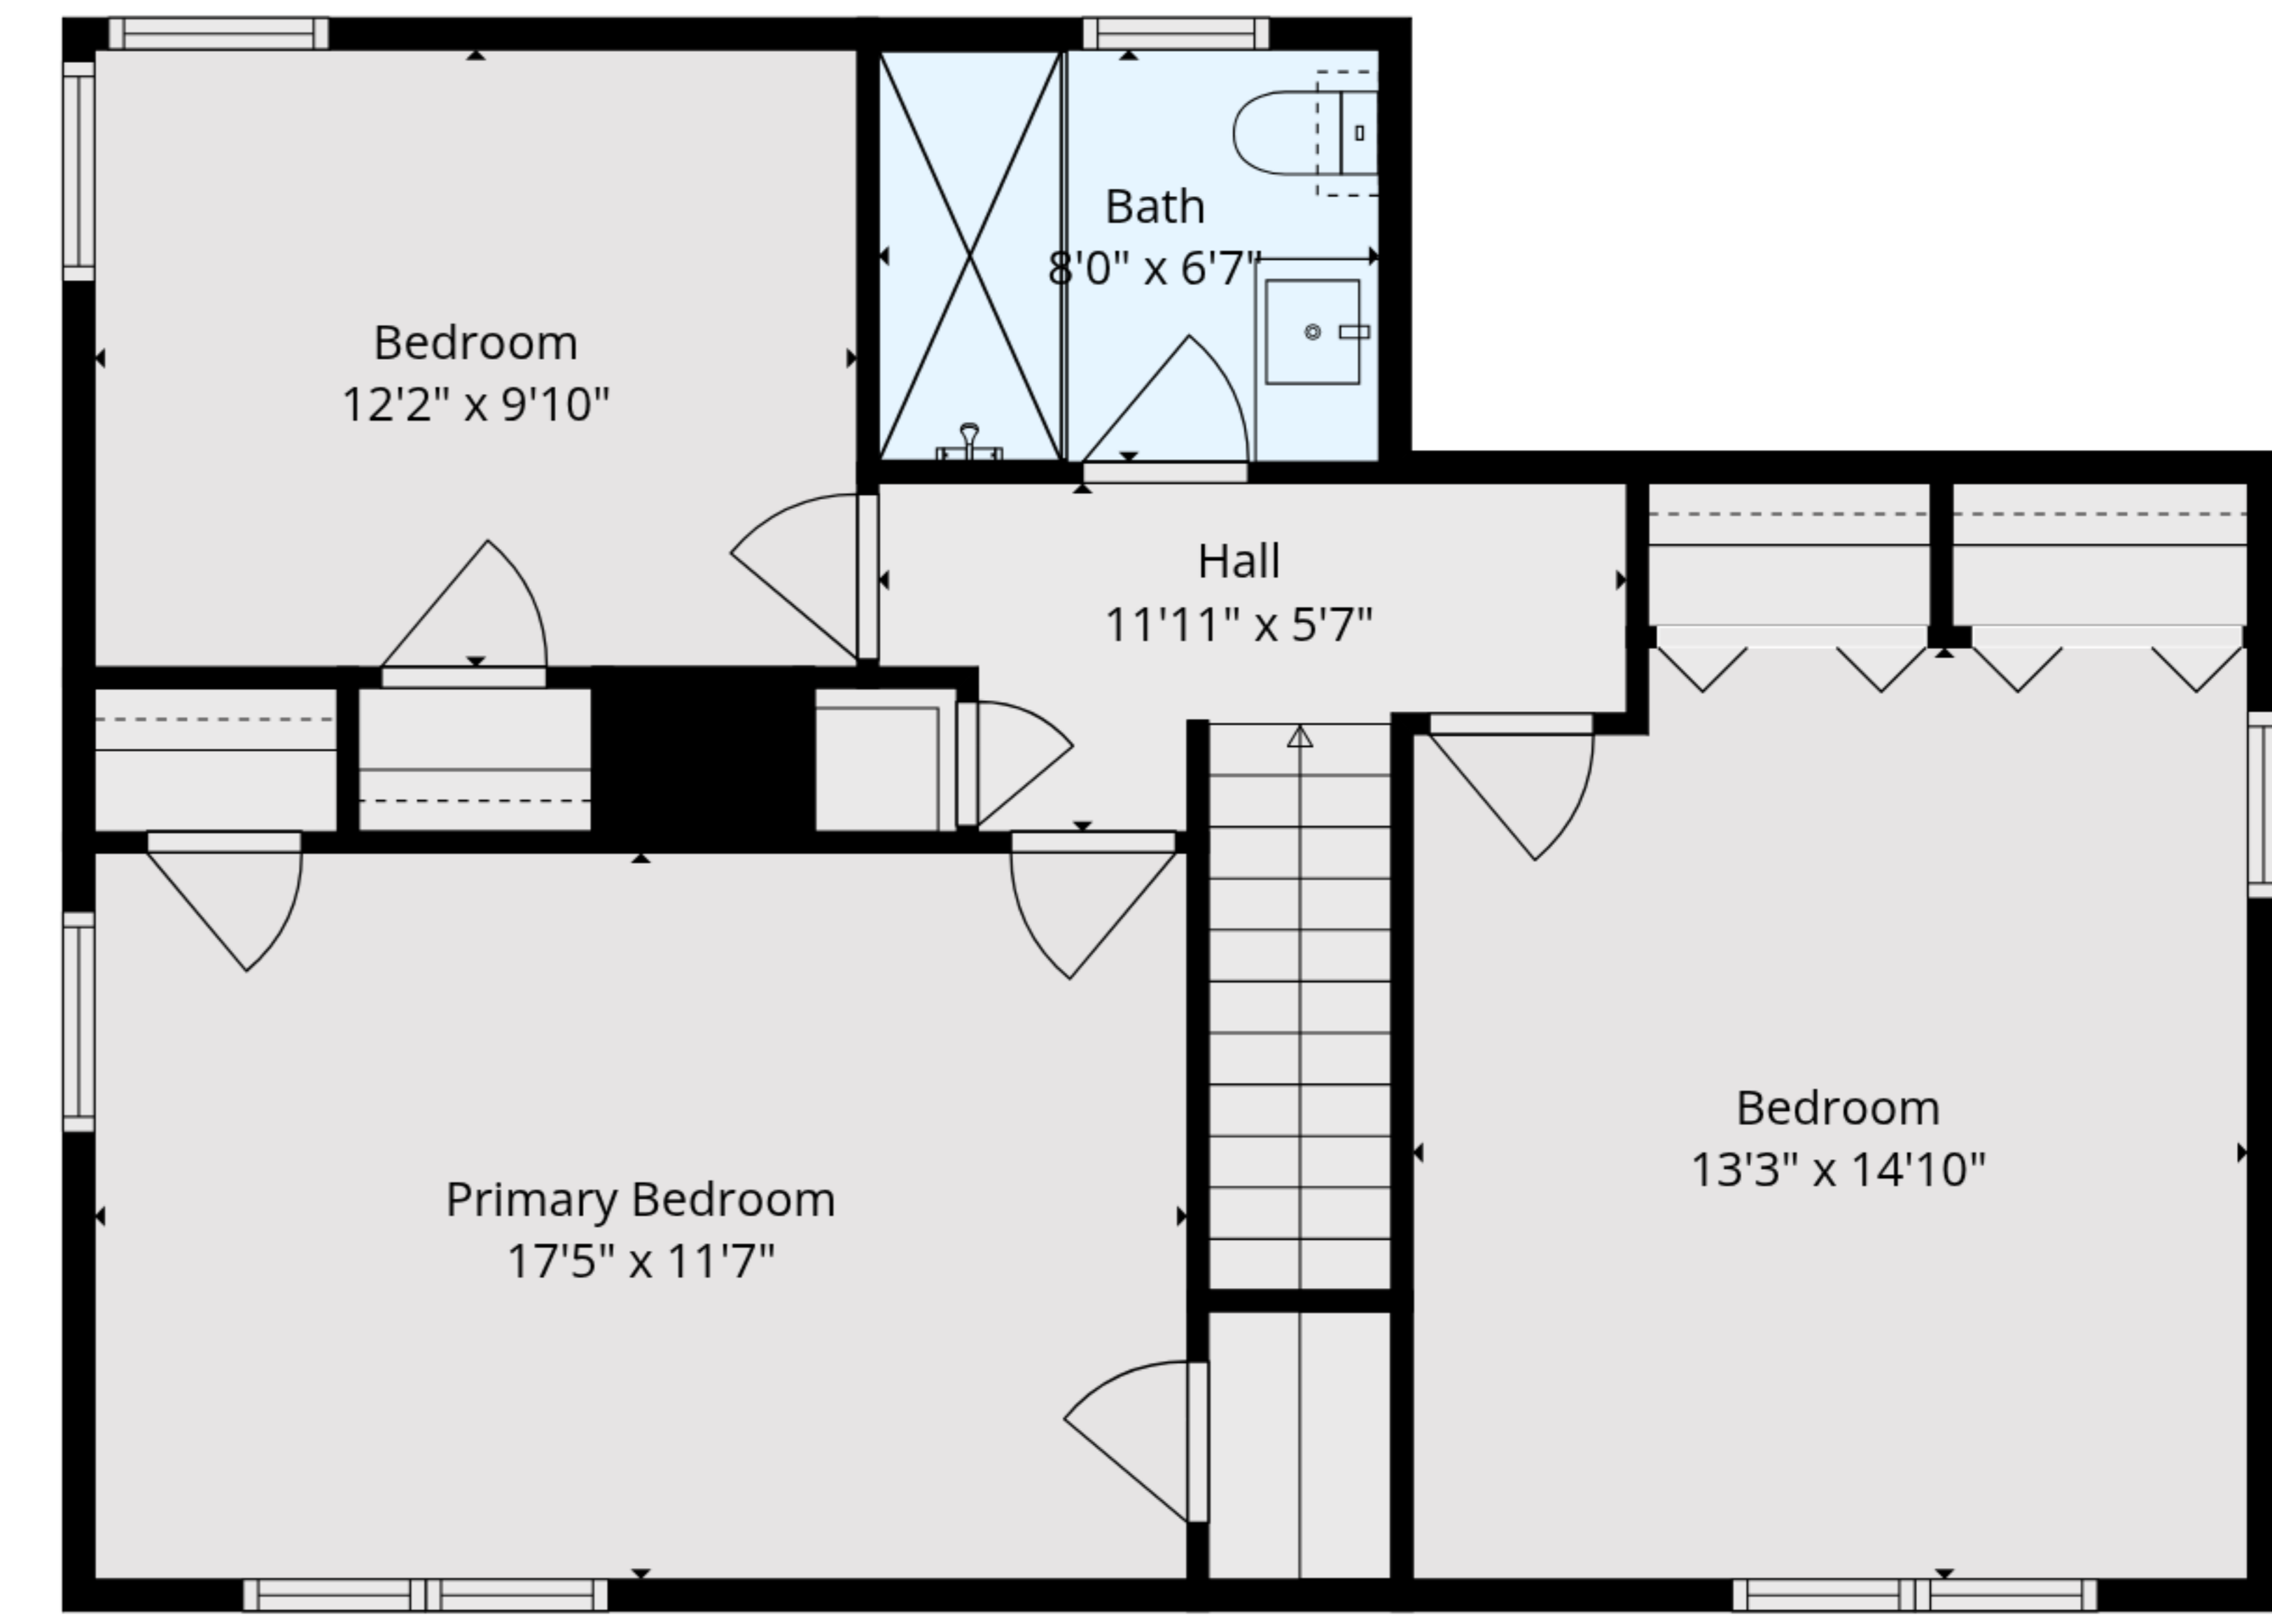

**TOTAL: 2487 sq. ft**

Basement: 571 sq. ft, 1st floor: 1178 sq. ft, 2nd floor: 738 sq. ft

EXCLUDED AREAS: LAUNDRY / UTILITIES: 247 sq. ft, GARAGE: 208 sq. ft, WALLS: 222 sq. ft

**TOTAL: 2487 sq. ft**

Basement: 571 sq. ft, 1st floor: 1178 sq. ft, 2nd floor: 738 sq. ft

EXCLUDED AREAS: LAUNDRY / UTILITIES: 247 sq. ft, GARAGE: 208 sq. ft, WALLS: 222 sq. ft

**TOTAL: 2487 sq. ft**

Basement: 571 sq. ft, 1st floor: 1178 sq. ft, 2nd floor: 738 sq. ft

EXCLUDED AREAS: LAUNDRY / UTILITIES: 247 sq. ft, GARAGE: 208 sq. ft, WALLS: 222 sq. ft

**TOTAL: 2487 sq. ft**

Basement: 571 sq. ft, 1st floor: 1178 sq. ft, 2nd floor: 738 sq. ft

EXCLUDED AREAS: LAUNDRY / UTILITIES: 247 sq. ft, GARAGE: 208 sq. ft, WALLS: 222 sq. ft