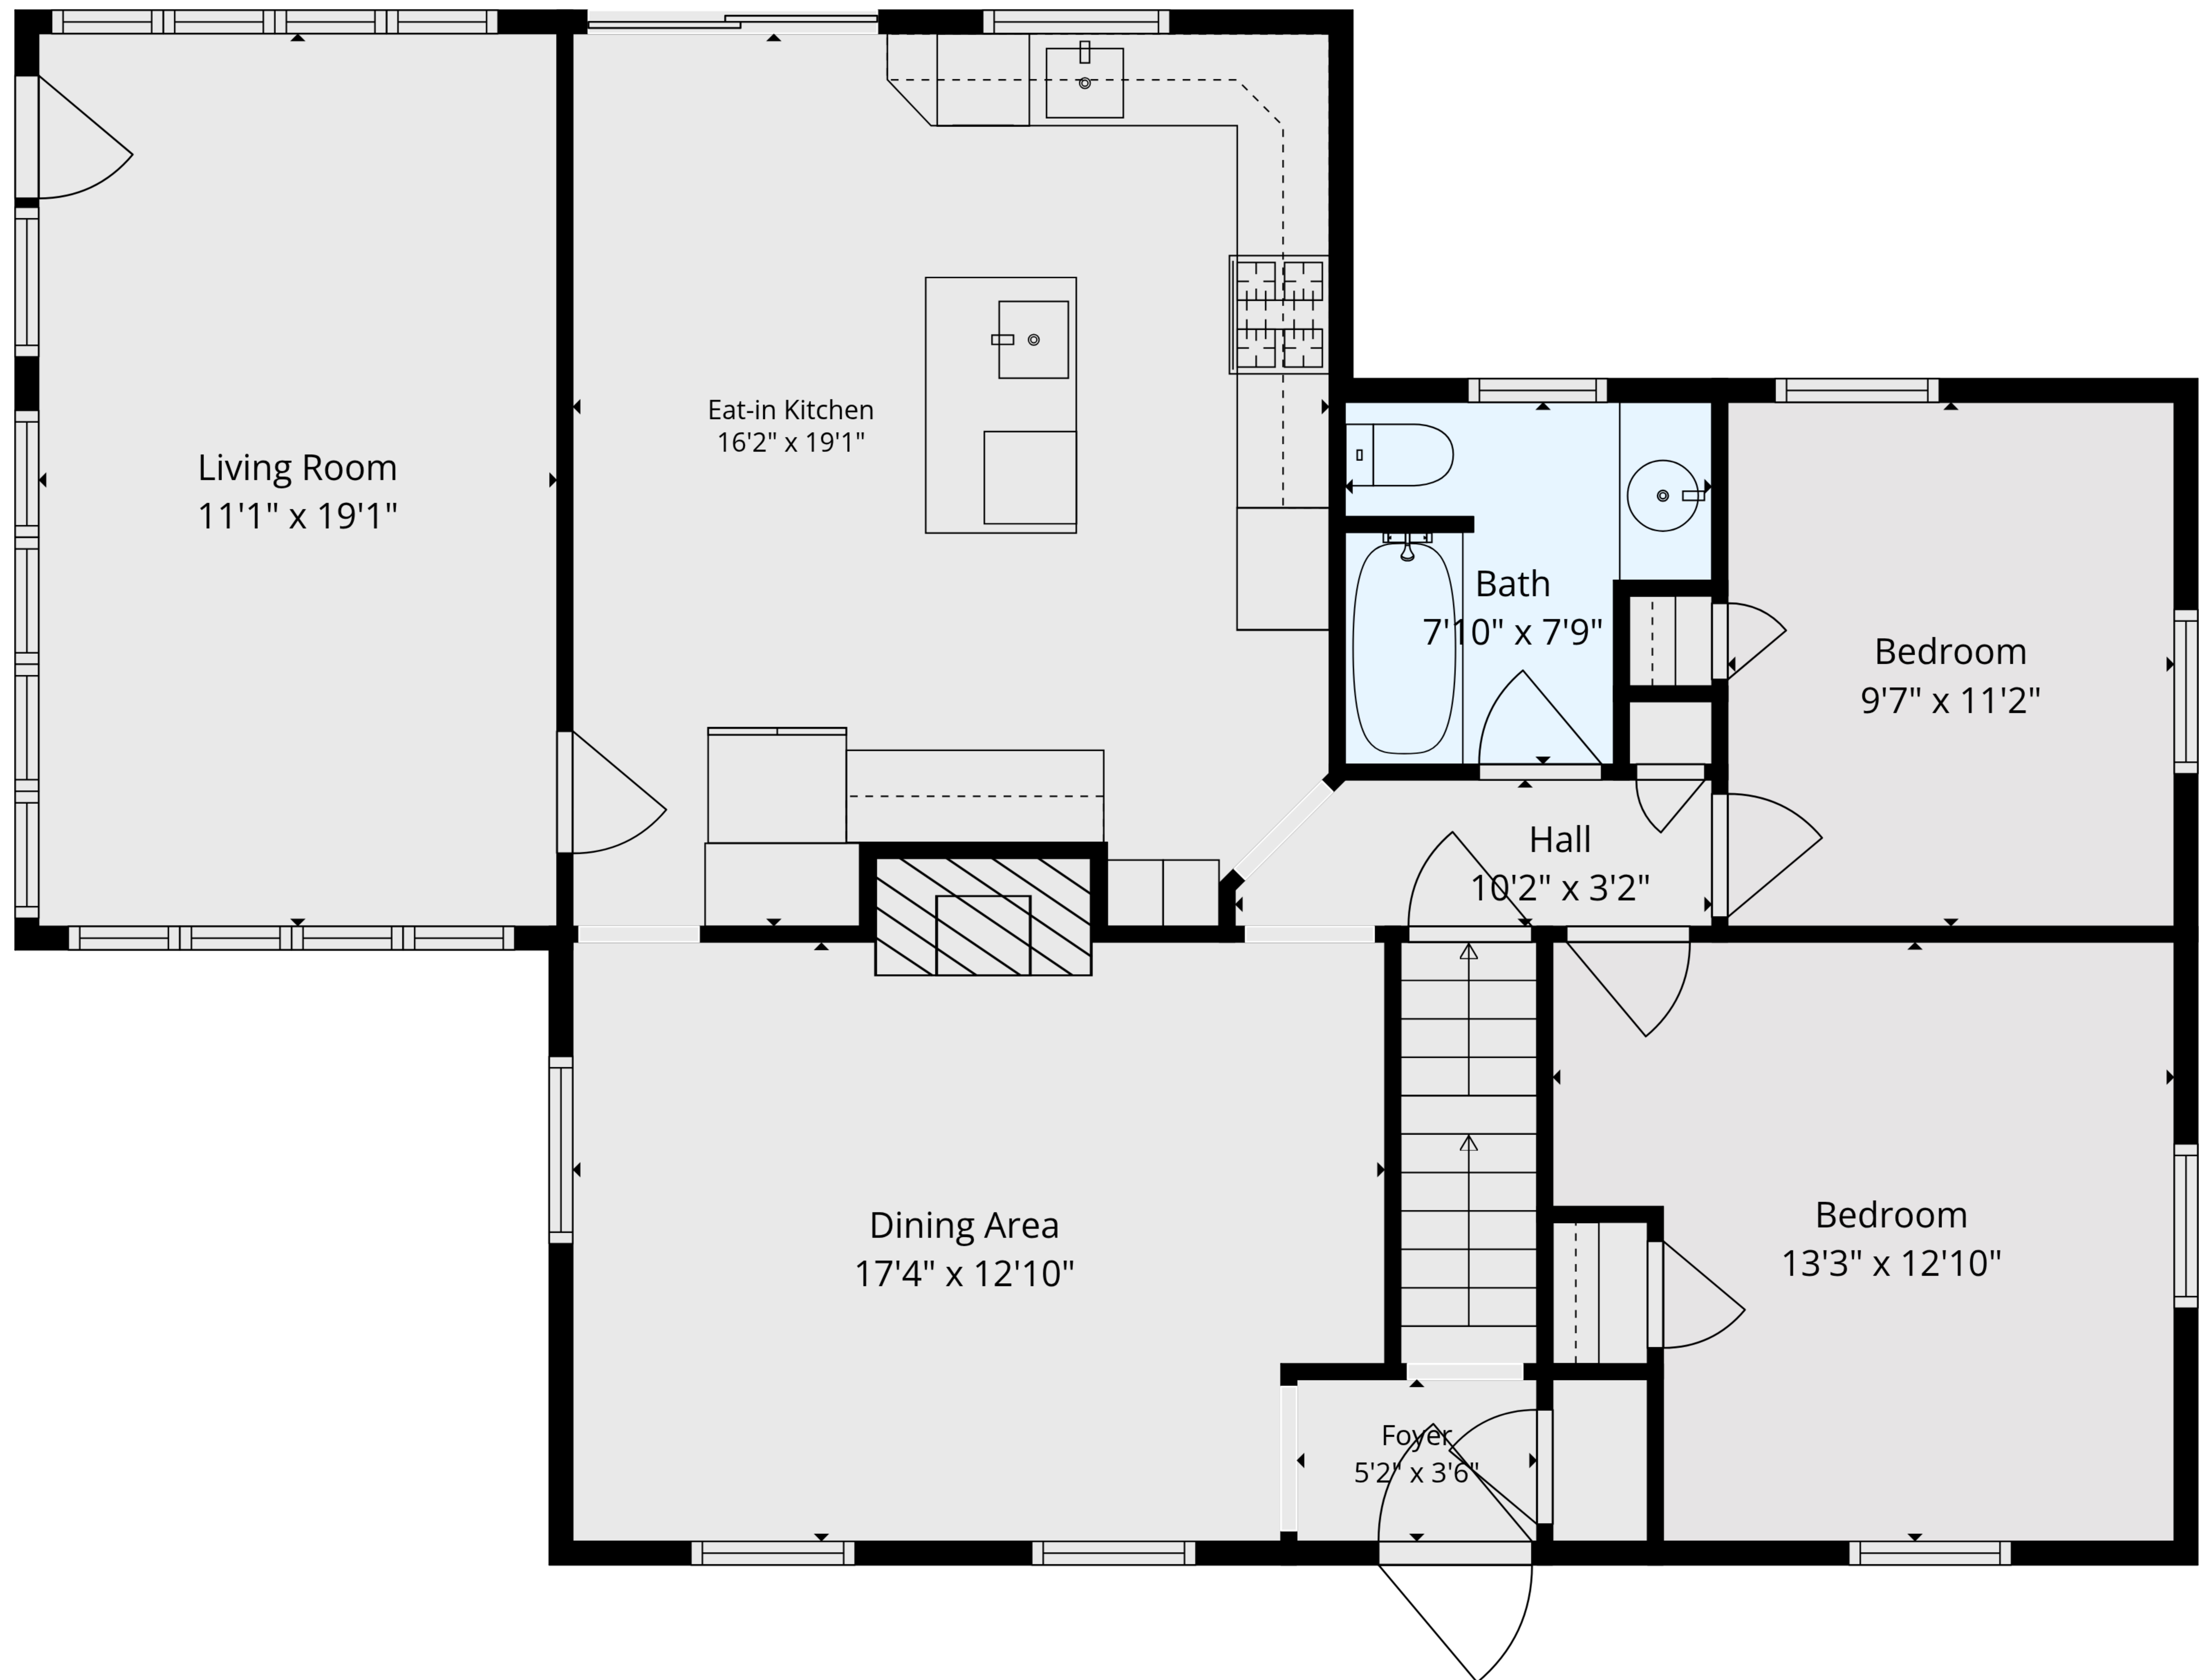

**TOTAL: 2487 sq. ft**

Basement: 571 sq. ft, 1st floor: 1178 sq. ft, 2nd floor: 738 sq. ft

EXCLUDED AREAS: LAUNDRY / UTILITIES: 247 sq. ft, GARAGE: 208 sq. ft, WALLS: 222 sq. ft

**TOTAL: 2487 sq. ft**

Basement: 571 sq. ft, 1st floor: 1178 sq. ft, 2nd floor: 738 sq. ft

EXCLUDED AREAS: LAUNDRY / UTILITIES: 247 sq. ft, GARAGE: 208 sq. ft, WALLS: 222 sq. ft

**TOTAL: 2487 sq. ft**

Basement: 571 sq. ft, 1st floor: 1178 sq. ft, 2nd floor: 738 sq. ft

EXCLUDED AREAS: LAUNDRY / UTILITIES: 247 sq. ft, GARAGE: 208 sq. ft, WALLS: 222 sq. ft

**TOTAL: 2487 sq. ft**

Basement: 571 sq. ft, 1st floor: 1178 sq. ft, 2nd floor: 738 sq. ft

EXCLUDED AREAS: LAUNDRY / UTILITIES: 247 sq. ft, GARAGE: 208 sq. ft, WALLS: 222 sq. ft