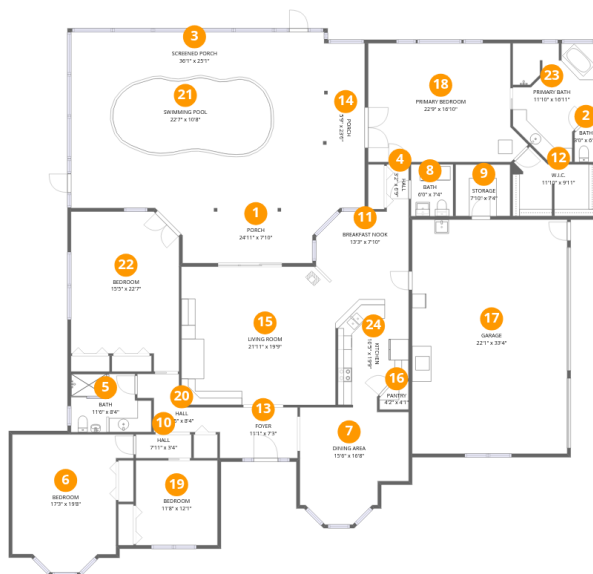

Home data report

**13456 County Road 318, Williston, Marion County, Florida,
United States, 32696**

1
Half baths

1
Garages

Home data report

13456 County Road 318, Williston, Marion County, Florida, United States, 32696

Room dimensions

Floor 1

Total:2800sqft

Excluded: 1787sqft

#		Dimensions	sqft	Counted as living area
1	Porch	24'11" x 7'10"	195 sq. ft	No
2	Bath	3'0" x 6'2"	19 sq. ft	Yes
3	Screened Porch	36'1" x 25'1"	904 sq. ft	No
4	Hall	3'2" x 6'9"	21 sq. ft	Yes
5	Bath	11'6" x 8'4"	95 sq. ft	Yes
6	Bedroom	17'3" x 19'8"	340 sq. ft	Yes
7	Dining Area	15'6" x 16'8"	258 sq. ft	Yes
8	Bath	6'0" x 7'4"	44 sq. ft	Yes
9	Storage	7'10" x 7'4"	57 sq. ft	No
10	Hall	7'11" x 3'4"	27 sq. ft	Yes
11	Breakfast Nook	13'3" x 7'10"	103 sq. ft	Yes

Home data report

**13456 County Road 318, Williston, Marion County, Florida,
United States, 32696**

#		Dimensions	sqft	Counted as living area
12	W.I.C.	11'10" x 9'11"	117 sq. ft	Yes
13	Foyer	11'1" x 7'3"	80 sq. ft	Yes
14	Porch	5'9" x 23'6"	136 sq. ft	No
15	Living Room	21'11" x 19'9"	433 sq. ft	Yes
16	Pantry	4'2" x 4'1"	17 sq. ft	Yes
17	Garage	22'1" x 33'4"	737 sq. ft	No
18	Primary Bedroom	22'9" x 16'10"	384 sq. ft	Yes
19	Bedroom	11'8" x 12'1"	141 sq. ft	Yes
20	Hall	9'5" x 8'4"	78 sq. ft	Yes
21	Swimming Pool	22'7" x 10'8"	240 sq. ft	No
22	Bedroom	15'5" x 22'7"	348 sq. ft	Yes
23	Primary Bath	11'10" x 16'11"	200 sq. ft	Yes
24	Kitchen	10'5" x 19'9"	206 sq. ft	Yes

Dimensions: 13'3" x 7'10"
Area: 103 sq. ft
Counted as living area: Yes

Heated: Yes
Finished: Yes
Enclosed: Yes
Contiguous: Yes
Permitted: Yes
Wet space: No
Addition: No
Conversion: No

13456 County Road 318, Williston, Marion County, Florida,
United States, 32696