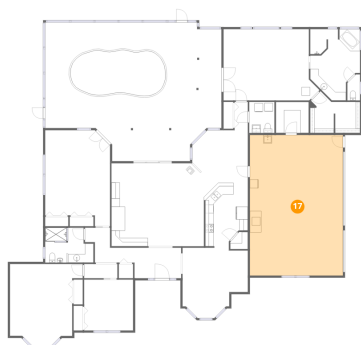

17 Floor 1 - Garage

Dimensions: 22'1" x 33'4"
Area: 737 sq. ft
Counted as living area: No

Heated: No
Finished: No
Enclosed: Yes
Contiguous: Yes
Permitted: Yes
Wet space: No
Addition: No
Conversion: No