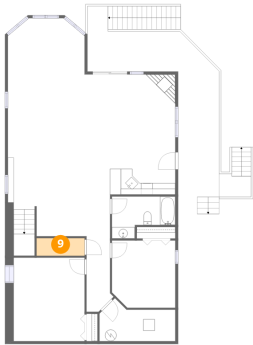

7 Floor 1 - Deck

Dimensions: 7'2" x 21'9"
Area: 155 sq. ft
Counted as living area: No

Heated: No
Finished: No
Enclosed: No
Contiguous: Yes
Permitted: Yes
Wet space: No
Addition: No
Conversion: No

8 Floor 1 - Utility

Dimensions: 13'2" x 7'5"
Area: 97 sq. ft
Counted as living area: No

Heated: Yes
Finished: No
Enclosed: Yes
Contiguous: Yes
Permitted: Yes
Wet space: No
Addition: No
Conversion: No

145 Channel View Drive, North Shore, Moneta, Franklin County, Virginia, United States, 24121

9 Floor 1 - Room

Dimensions: 8'4" x 3'1"
Area: 25 sq. ft
Counted as living area: Yes

Heated: Yes
Finished: Yes
Enclosed: Yes
Contiguous: Yes
Permitted: Yes
Wet space: No
Addition: No
Conversion: No

10 Floor 2 - Deck