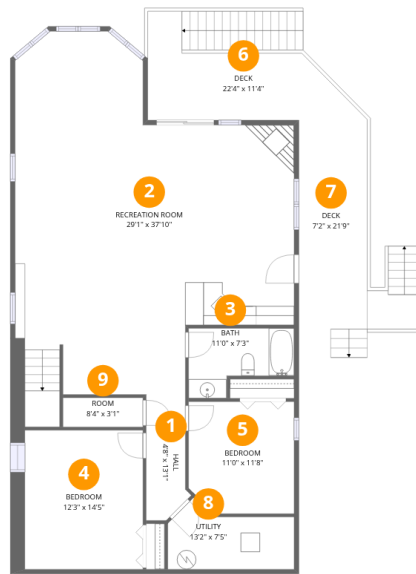

Home data report

145 Channel View Drive, North Shore, Moneta, Franklin County, Virginia, United States, 24121

Total Area: 2883 sq. ft

1st Floor: 1365 sq. ft, 2nd Floor: 1518 sq. ft

Excluded: Deck 774 sq. ft, Utility 76 sq. ft, Porch 97 sq. ft, Screened porch 119 sq. ft, Garage 560 sq. ft, Walls: 252 sq. ft

Property summary

Home data report

145 Channel View Drive, North Shore, Moneta, Franklin County, Virginia, United States, 24121

Room dimensions

Floor 1

Total:1365sqft

Excluded: 471sqft

#		Dimensions	sqft	Counted as living area
1	Hall	4'8" x 13'1"	61 sq. ft	Yes
2	Recreation Room	29'1" x 37'10"	1100 sq. ft	Yes
3	Bath	11'0" x 7'3"	80 sq. ft	Yes
4	Bedroom	12'3" x 14'5"	178 sq. ft	Yes
5	Bedroom	11'0" x 11'8"	129 sq. ft	Yes
6	Deck	22'4" x 11'4"	253 sq. ft	No
7	Deck	7'2" x 21'9"	155 sq. ft	No
8	Utility	13'2" x 7'5"	97 sq. ft	No
9	Room	8'4" x 3'1"	25 sq. ft	Yes

Home data report

145 Channel View Drive, North Shore, Moneta, Franklin County, Virginia, United States, 24121

Room dimensions

Floor 2

Total:1518sqft

Excluded: 1155sqft

#		Dimensions	sqft	Counted as living area
10	Deck	24'5" x 8'7"	209 sq. ft	No
11	Living Room	15'5" x 16'1"	249 sq. ft	Yes
12	W.I.C.	6'5" x 6'7"	42 sq. ft	Yes
13	Deck	12'8" x 14'7"	185 sq. ft	No
14	Bath	3'0" x 5'9"	17 sq. ft	Yes
15	Porch	13'7" x 8'3"	112 sq. ft	No
16	Screened Porch	8'6" x 14'1"	119 sq. ft	No
17	Pantry	8'4" x 7'8"	64 sq. ft	Yes
18	Foyer	8'0" x 13'8"	109 sq. ft	Yes
19	Office	14'10" x 9'11"	147 sq. ft	Yes
20	W.I.C.	4'8" x 3'5"	16 sq. ft	Yes

Home data report

**145 Channel View Drive, North Shore, Moneta, Franklin County,
Virginia, United States, 24121**

#		Dimensions	sqft	Counted as living area
21	Garage	20'6" x 30'1"	616 sq. ft	No
22	Dining Area	15'5" x 8'3"	127 sq. ft	Yes
23	Laundry	8'7" x 7'3"	62 sq. ft	Yes
24	Bath	13'4" x 13'2"	175 sq. ft	Yes
25	Primary Bedroom	13'4" x 18'3"	243 sq. ft	Yes
26	Kitchen	15'5" x 15'2"	234 sq. ft	Yes
27	Bath	13'4" x 5'1"	67 sq. ft	Yes