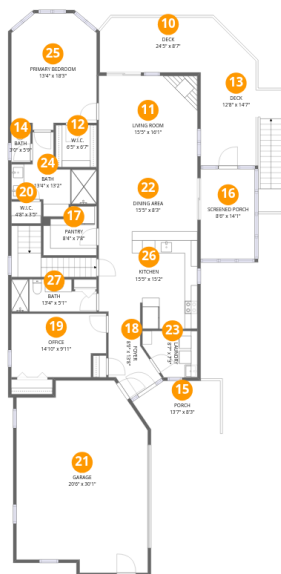

Home data report

145 Channel View Drive, North Shore, Moneta, Franklin County, Virginia, United States, 24121

Total Area: 2883 sq. ft

1st Floor: 1365 sq. ft, 2nd Floor: 1518 sq. ft

Excluded: Deck 774 sq. ft, Utility 76 sq. ft, Porch 97 sq. ft, Screened porch 119 sq. ft, Garage 560 sq. ft, Walls: 252 sq. ft

Property summary

Home data report

145 Channel View Drive, North Shore, Moneta, Franklin County, Virginia, United States, 24121

Room dimensions

Floor 1

Total:1365sqft

Excluded: 471sqft

#		Dimensions	sqft	Counted as living area
1	Hall	4'8" x 13'1"	61 sq. ft	Yes
2	Recreation Room	29'1" x 37'10"	1100 sq. ft	Yes
3	Bath	11'0" x 7'3"	80 sq. ft	Yes
4	Bedroom	12'3" x 14'5"	178 sq. ft	Yes
5	Bedroom	11'0" x 11'8"	129 sq. ft	Yes
6	Deck	22'4" x 11'4"	253 sq. ft	No
7	Deck	7'2" x 21'9"	155 sq. ft	No
8	Utility	13'2" x 7'5"	97 sq. ft	No
9	Room	8'4" x 3'1"	25 sq. ft	Yes

Home data report

145 Channel View Drive, North Shore, Moneta, Franklin County, Virginia, United States, 24121

Room dimensions

Floor 2

Total:1518sqft

Excluded: 1155sqft

#		Dimensions	sqft	Counted as living area
10	Deck	24'5" x 8'7"	209 sq. ft	No
11	Living Room	15'5" x 16'1"	249 sq. ft	Yes
12	W.I.C.	6'5" x 6'7"	42 sq. ft	Yes
13	Deck	12'8" x 14'7"	185 sq. ft	No
14	Bath	3'0" x 5'9"	17 sq. ft	Yes
15	Porch	13'7" x 8'3"	112 sq. ft	No
16	Screened Porch	8'6" x 14'1"	119 sq. ft	No
17	Pantry	8'4" x 7'8"	64 sq. ft	Yes
18	Foyer	8'0" x 13'8"	109 sq. ft	Yes
19	Office	14'10" x 9'11"	147 sq. ft	Yes
20	W.I.C.	4'8" x 3'5"	16 sq. ft	Yes

Home data report

**145 Channel View Drive, North Shore, Moneta, Franklin County,
Virginia, United States, 24121**

#		Dimensions	sqft	Counted as living area
21	Garage	20'6" x 30'1"	616 sq. ft	No
22	Dining Area	15'5" x 8'3"	127 sq. ft	Yes
23	Laundry	8'7" x 7'3"	62 sq. ft	Yes
24	Bath	13'4" x 13'2"	175 sq. ft	Yes
25	Primary Bedroom	13'4" x 18'3"	243 sq. ft	Yes
26	Kitchen	15'5" x 15'2"	234 sq. ft	Yes
27	Bath	13'4" x 5'1"	67 sq. ft	Yes