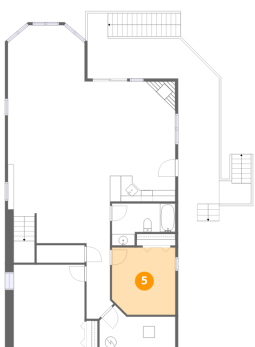

5 Floor 1 - Bedroom

Dimensions: 11'0" x 11'8"
Area: 129 sq. ft
Counted as living area: Yes

Heated: Yes
Finished: Yes
Enclosed: Yes
Contiguous: Yes
Permitted: Yes
Wet space: No
Addition: No
Conversion: No