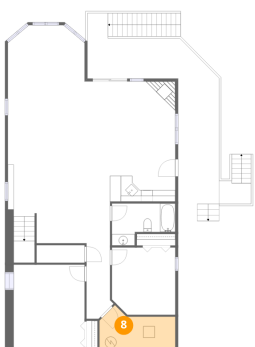

145 Channel View Drive, North Shore, Moneta, Franklin County, Virginia, United States, 24121

6 Floor 1 - Deck

Dimensions: 22'4" x 11'4"
Area: 253 sq. ft
Counted as living area: No

Heated: No
Finished: No
Enclosed: No
Contiguous: Yes
Permitted: Yes
Wet space: No
Addition: No
Conversion: No

7 Floor 1 - Deck

Dimensions: 7'2" x 21'9"
Area: 155 sq. ft
Counted as living area: No

Heated: No
Finished: No
Enclosed: No
Contiguous: Yes
Permitted: Yes
Wet space: No
Addition: No
Conversion: No

8 Floor 1 - Utility