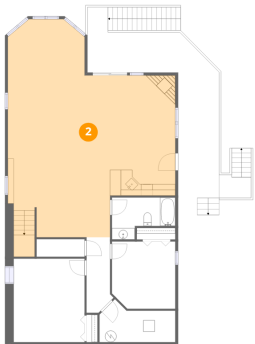

145 Channel View Drive, North Shore, Moneta, Franklin County,
Virginia, United States, 24121

1 Floor 1 - Hall

Dimensions: 4'8" x 13'1"
Area: 61 sq. ft
Counted as living area: Yes

Heated: Yes
Finished: Yes
Enclosed: Yes
Contiguous: Yes
Permitted: Yes
Wet space: No
Addition: No
Conversion: No

2 Floor 1 - Recreation Room

Dimensions: 29'1" x 37'10"
Area: 1100 sq. ft
Counted as living area: Yes

Heated: Yes
Finished: Yes
Enclosed: Yes
Contiguous: Yes
Permitted: Yes
Wet space: No
Addition: No
Conversion: No