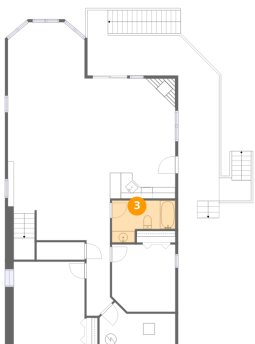

145 Channel View Drive, North Shore, Moneta, Franklin County,
Virginia, United States, 24121

1 Floor 1 - Hall

Dimensions: 4'8" x 13'1"
Area: 61 sq. ft
Counted as living area: Yes

Heated: Yes
Finished: Yes
Enclosed: Yes
Contiguous: Yes
Permitted: Yes
Wet space: No
Addition: No
Conversion: No

2 Floor 1 - Recreation Room

Dimensions: 29'1" x 37'10"
Area: 1100 sq. ft
Counted as living area: Yes

Heated: Yes
Finished: Yes
Enclosed: Yes
Contiguous: Yes
Permitted: Yes
Wet space: No
Addition: No
Conversion: No

145 Channel View Drive, North Shore, Moneta, Franklin County, Virginia, United States, 24121

3 Floor 1 - Bath

Dimensions: 11'0" x 7'3"
Area: 80 sq. ft
Counted as living area: Yes

Heated: Yes
Finished: Yes
Enclosed: Yes
Contiguous: Yes
Permitted: Yes
Wet space: Yes
Addition: No
Conversion: No