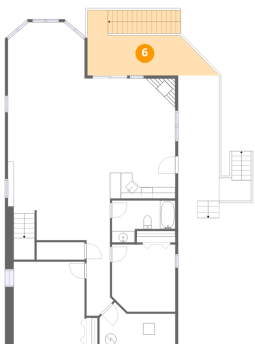

5 Floor 1 - Bedroom

Dimensions: 11'0" x 11'8"
Area: 129 sq. ft
Counted as living area: Yes

Heated: Yes
Finished: Yes
Enclosed: Yes
Contiguous: Yes
Permitted: Yes
Wet space: No
Addition: No
Conversion: No

145 Channel View Drive, North Shore, Moneta, Franklin County, Virginia, United States, 24121

6 Floor 1 - Deck

Dimensions: 22'4" x 11'4"
Area: 253 sq. ft
Counted as living area: No

Heated: No
Finished: No
Enclosed: No
Contiguous: Yes
Permitted: Yes
Wet space: No
Addition: No
Conversion: No