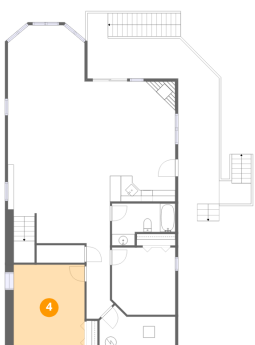

4 Floor 1 - Bedroom

Dimensions: 12'3" x 14'5"
Area: 178 sq. ft
Counted as living area: Yes

Heated: Yes
Finished: Yes
Enclosed: Yes
Contiguous: Yes
Permitted: Yes
Wet space: No
Addition: No
Conversion: No