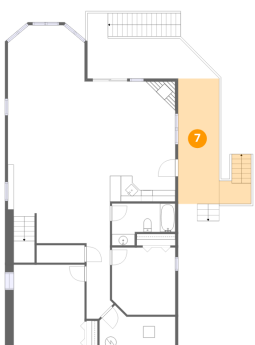

5 Floor 1 - Bedroom

Dimensions: 11'0" x 11'8"
Area: 129 sq. ft
Counted as living area: Yes

Heated: Yes
Finished: Yes
Enclosed: Yes
Contiguous: Yes
Permitted: Yes
Wet space: No
Addition: No
Conversion: No

145 Channel View Drive, North Shore, Moneta, Franklin County, Virginia, United States, 24121

6 Floor 1 - Deck

Dimensions: 22'4" x 11'4"
Area: 253 sq. ft
Counted as living area: No

Heated: No
Finished: No
Enclosed: No
Contiguous: Yes
Permitted: Yes
Wet space: No
Addition: No
Conversion: No

7 Floor 1 - Deck

Dimensions: 7'2" x 21'9"
Area: 155 sq. ft
Counted as living area: No

Heated: No
Finished: No
Enclosed: No
Contiguous: Yes
Permitted: Yes
Wet space: No
Addition: No
Conversion: No

8 Floor 1 - Utility

Dimensions: 13'2" x 7'5"
Area: 97 sq. ft
Counted as living area: No

Heated: Yes
Finished: No
Enclosed: Yes
Contiguous: Yes
Permitted: Yes
Wet space: No
Addition: No
Conversion: No

145 Channel View Drive, North Shore, Moneta, Franklin County, Virginia, United States, 24121