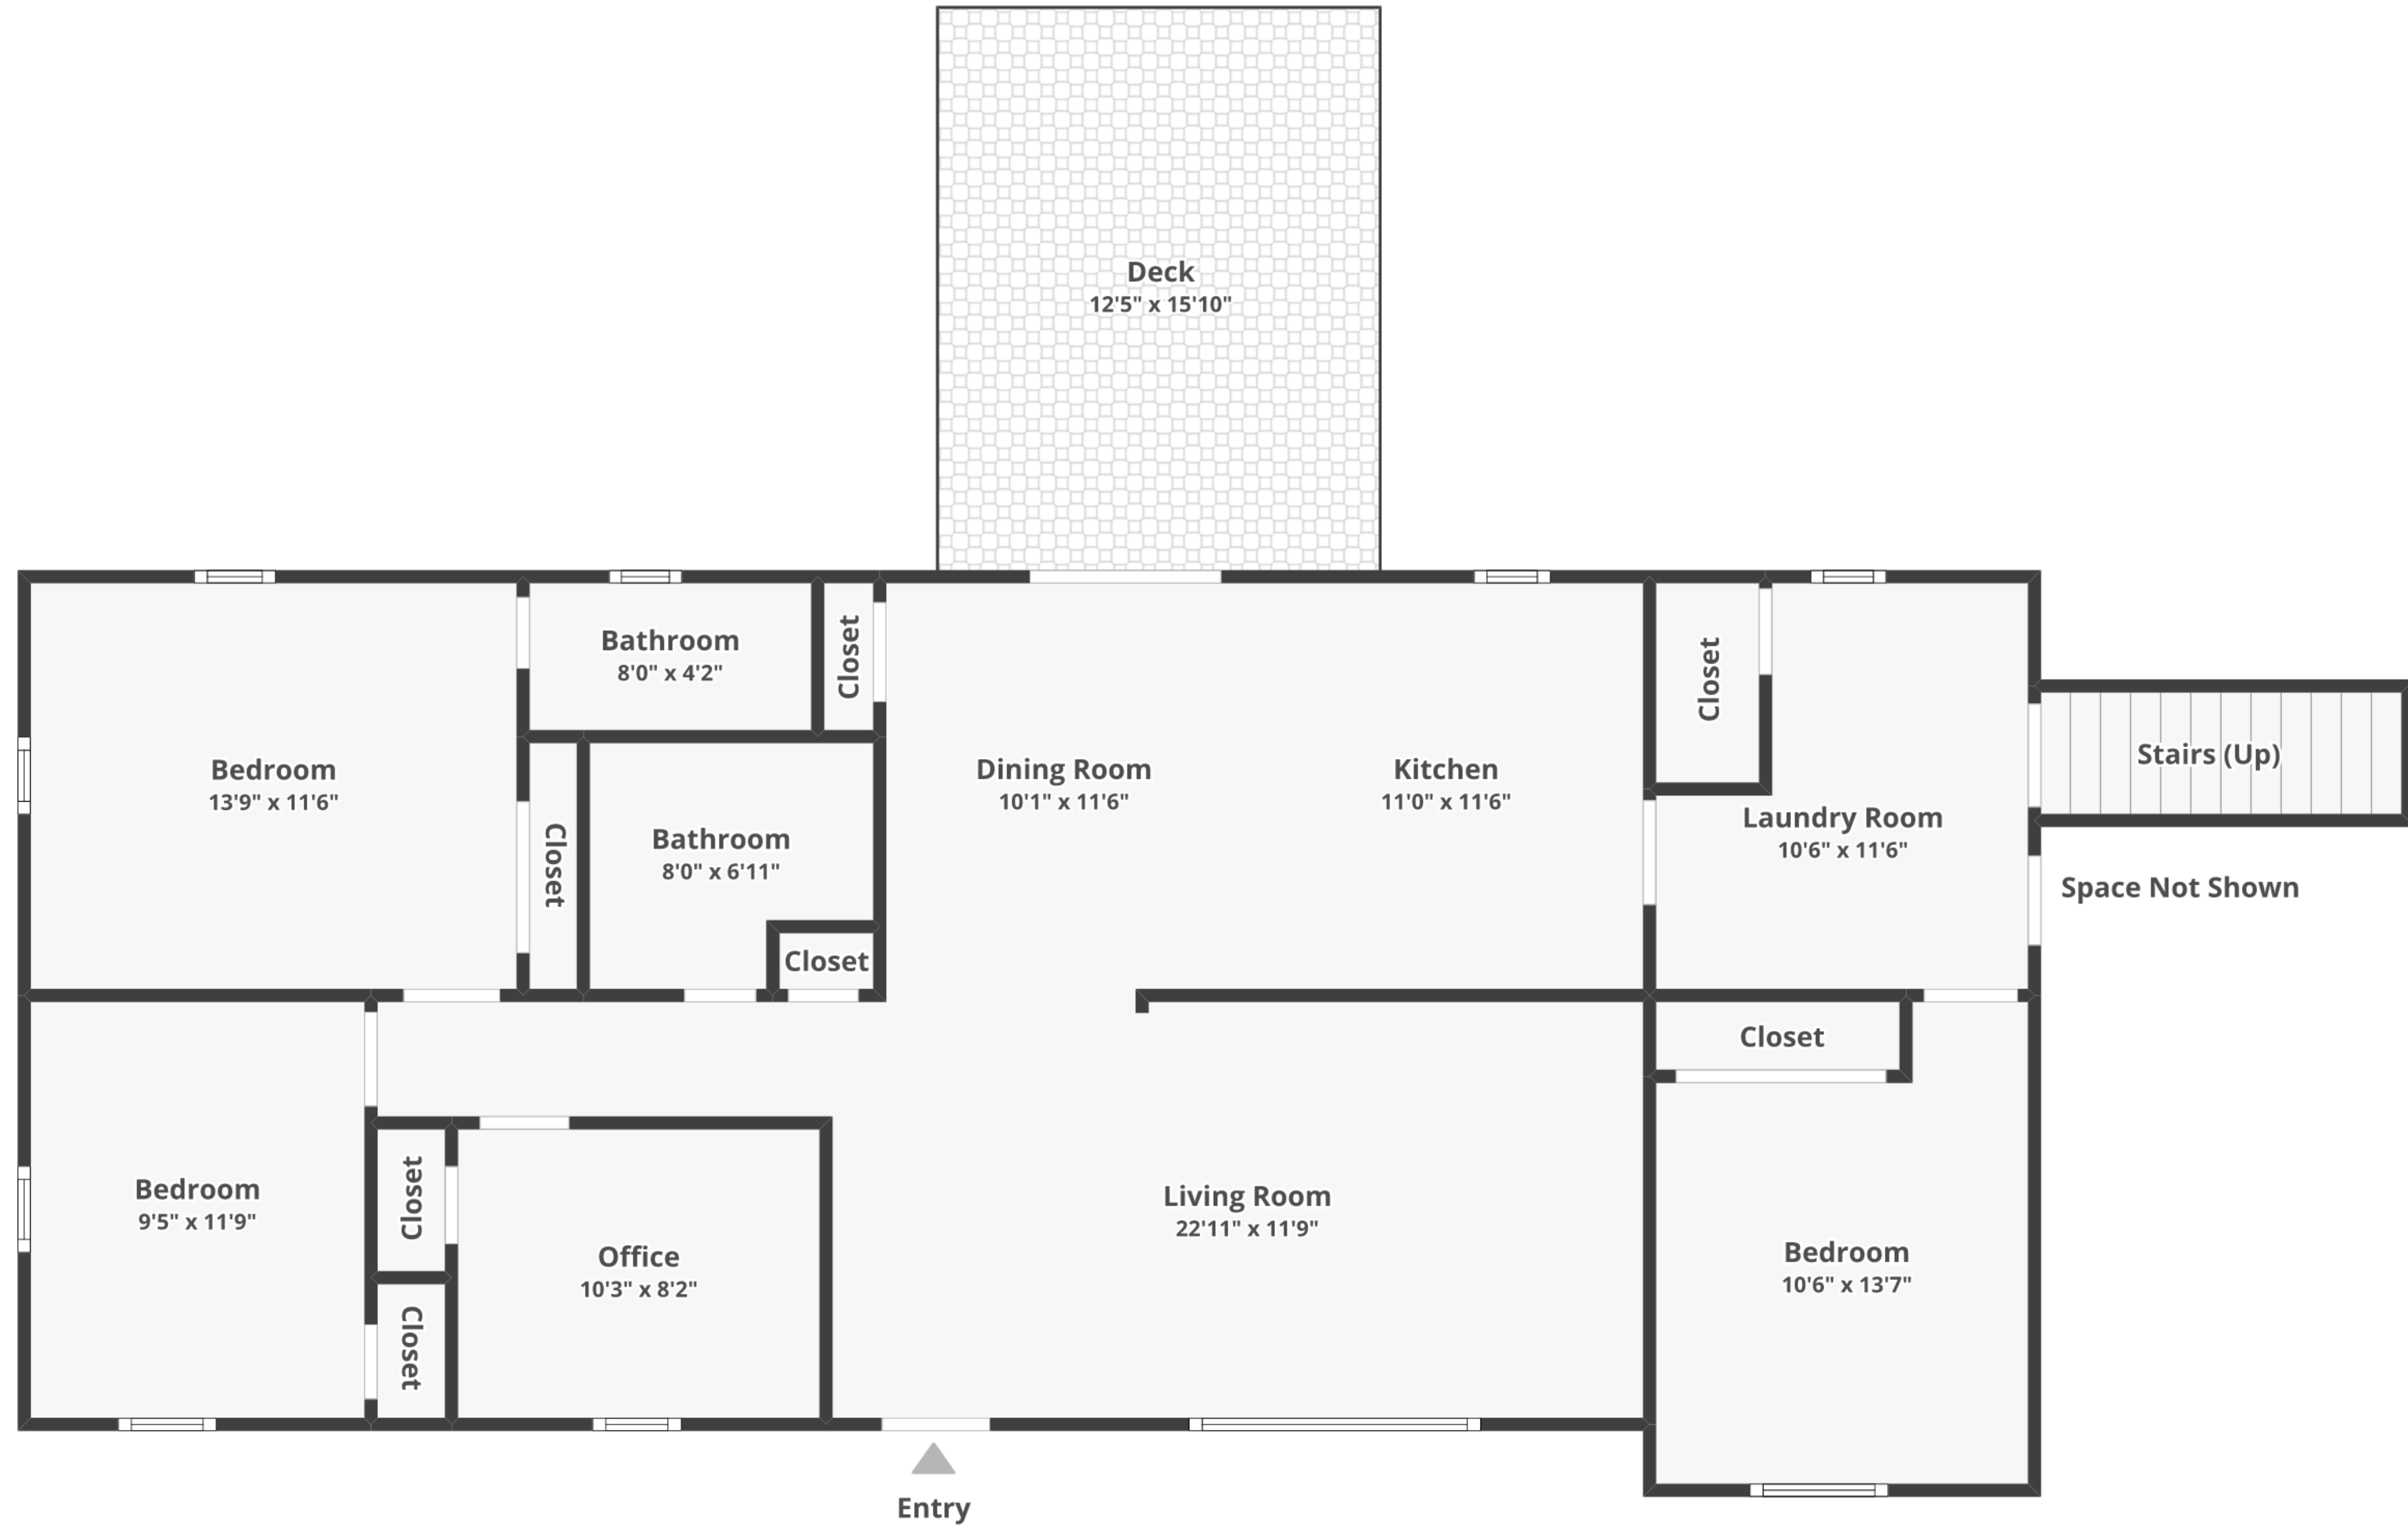

# 25 Frances Helen Rd, Yarmouth Port, MA 02675

Total finished area: ~1,850.18 sq. ft.

Total unfinished area: ~0 sq. ft.

## Floor 1

Finished area: ~1,284.34 sq. ft.

Unfinished area: ~0 sq. ft.