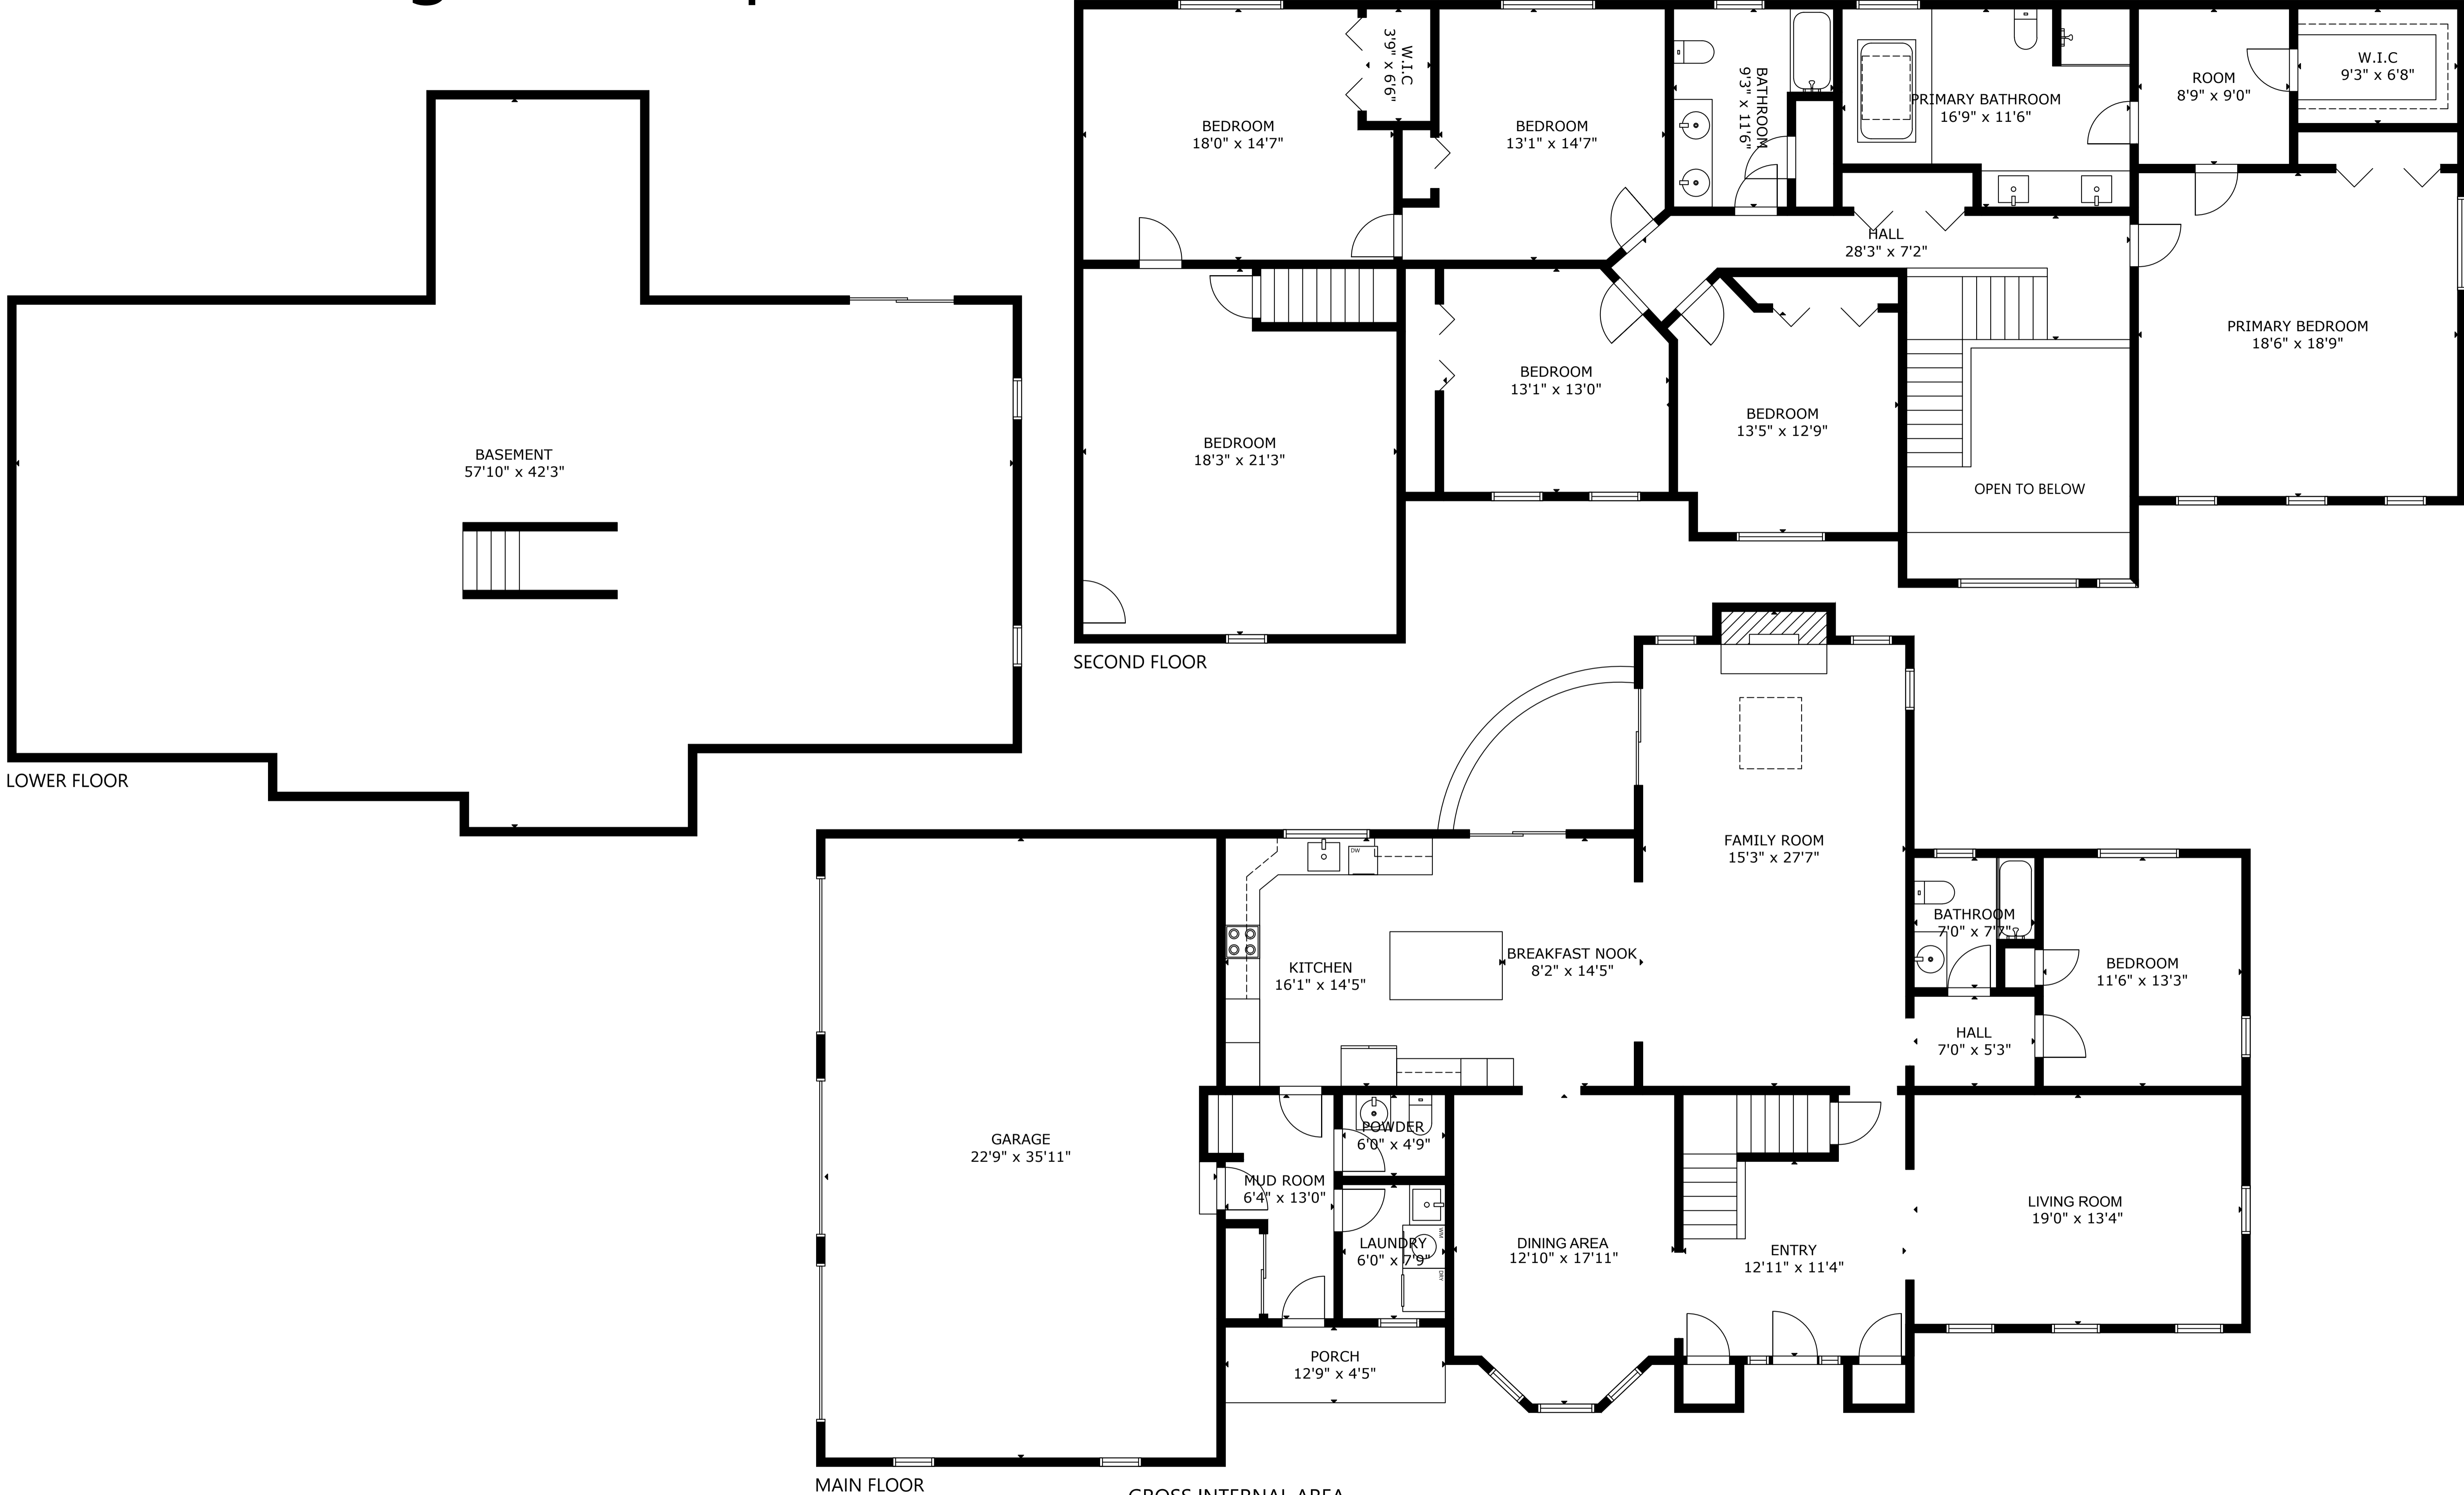

4 New Star Ridge Rd, , Sparta, NJ, 07871, United States

GROSS INTERNAL AREA
TOTAL: 6,112 sq ft

LOWER FLOOR: 1,719 sq ft, MAIN FLOOR: 1,908 sq ft, SECOND FLOOR: 2,485 sq ft

EXCLUDED AREAS: PORCH: 56 sq ft, GARAGE: 813 sq ft

THIS FLOOR PLAN IS PROVIDED FOR ILLUSTRATION PURPOSES ONLY WITH THE PERMISSION OF THE SELLER. ROOM POSITIONS AND DIMENSIONS ARE APPROXIMATE AND ARE NOT GUARANTEED TO BE EXACT OR TO SCALE. THE BUYER SHOULD CONFIRM MEASUREMENTS FOR ACCURACY.