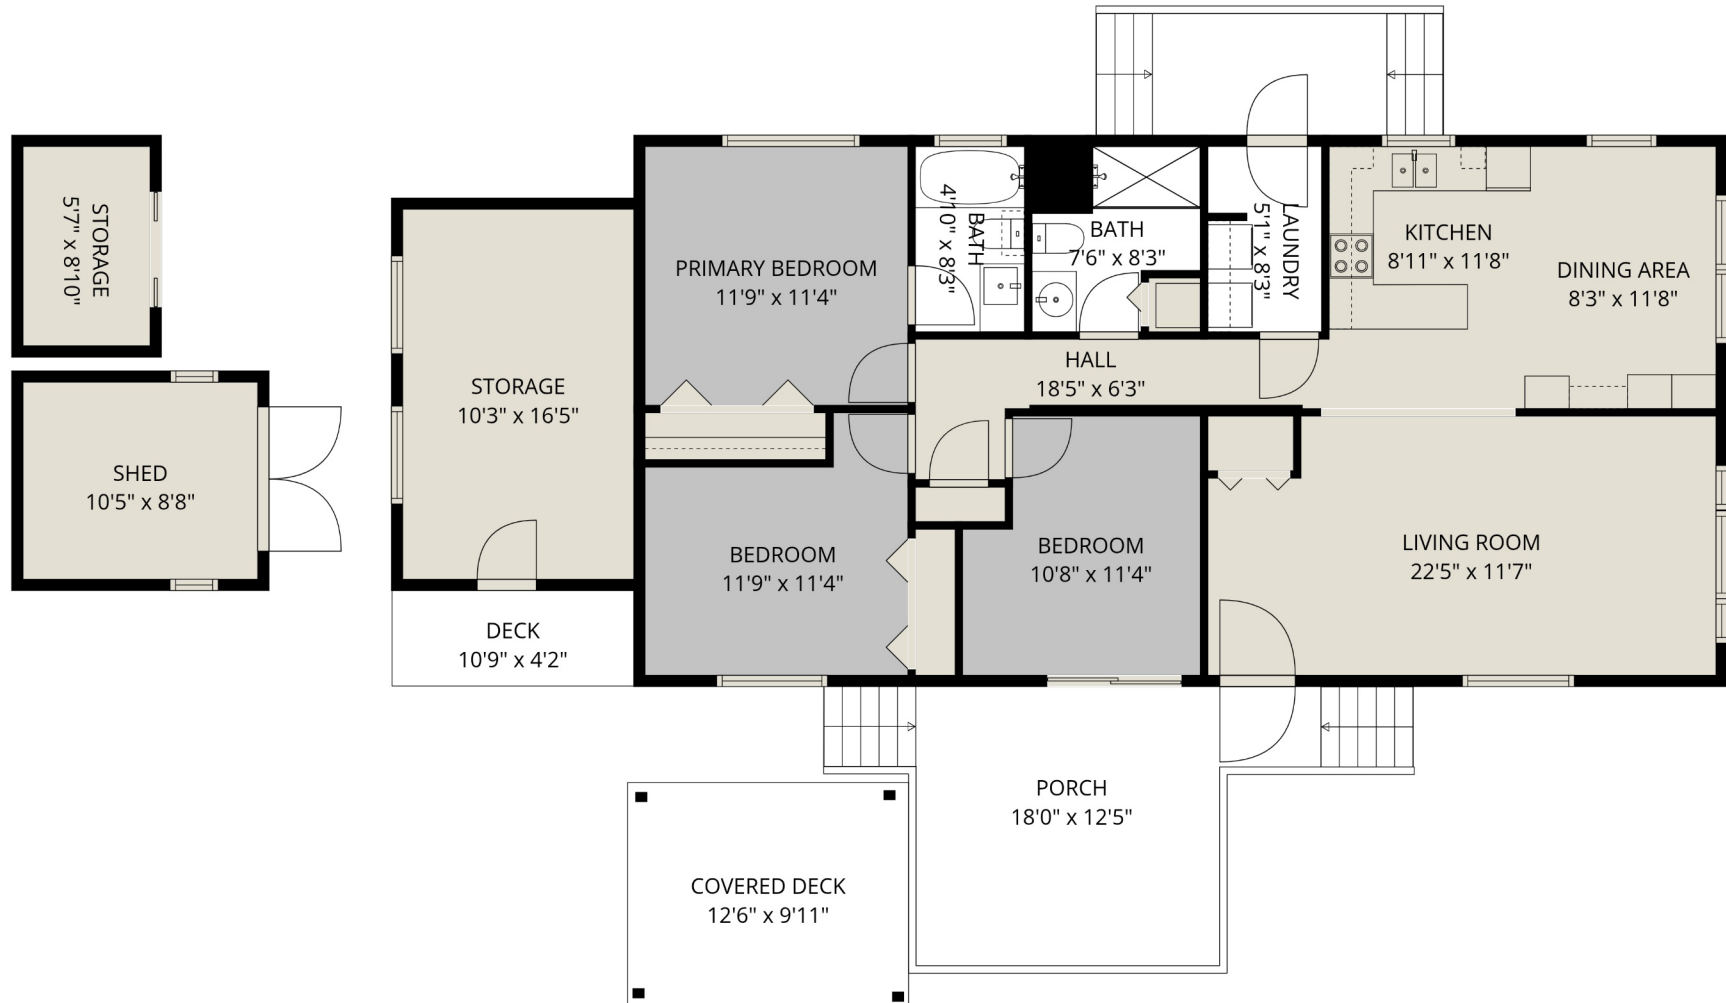

CENTURY 21.

Creekside Realty Ltd.

3031 200 St #136

Lindsay Philbrook
(604) 799-7630

lindsay.philbrook@outlook.com

Estimated Areas:

Main Floor: 1189 sq. ft

Total: 1189 Sq. Ft

Measurements and plans provided by:
SPOTLIGHT MEDIA

E&O Insured. For advertising purposes only. Not intended for architectural or construction use. Floorplan and measurements are approximate within +/- 2% tolerance.