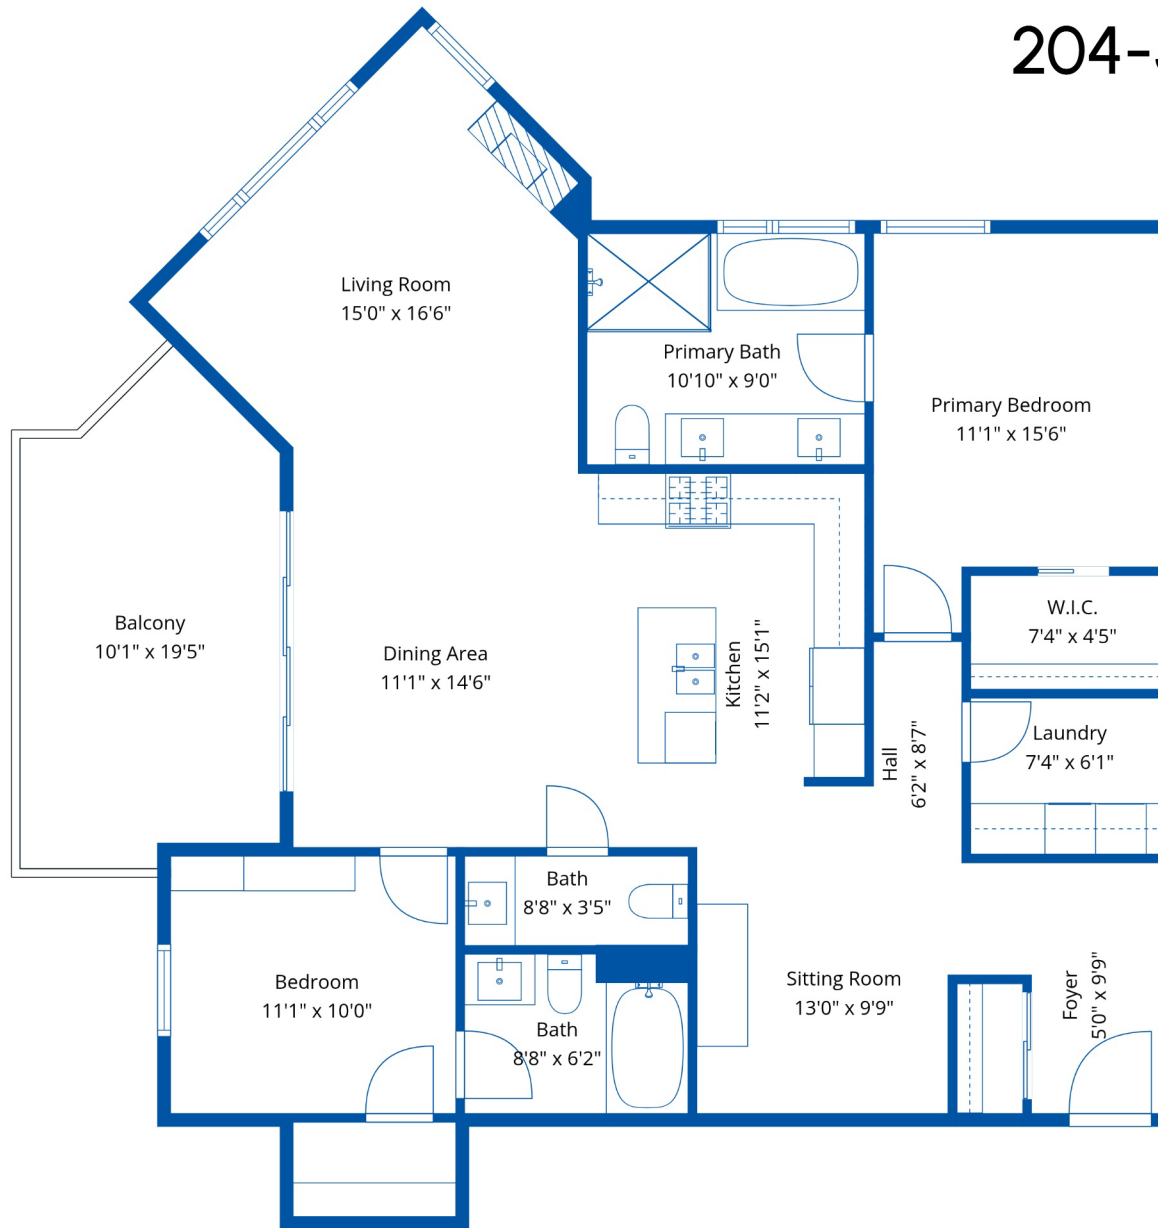

GENESIS GROUP

204-5384 Tye Ln

Tim Wight
604-217-2388
timwight@remax.net

Estimated Areas:

Main Floor: 1374 sq. ft

Total: 1374 Sq. Ft