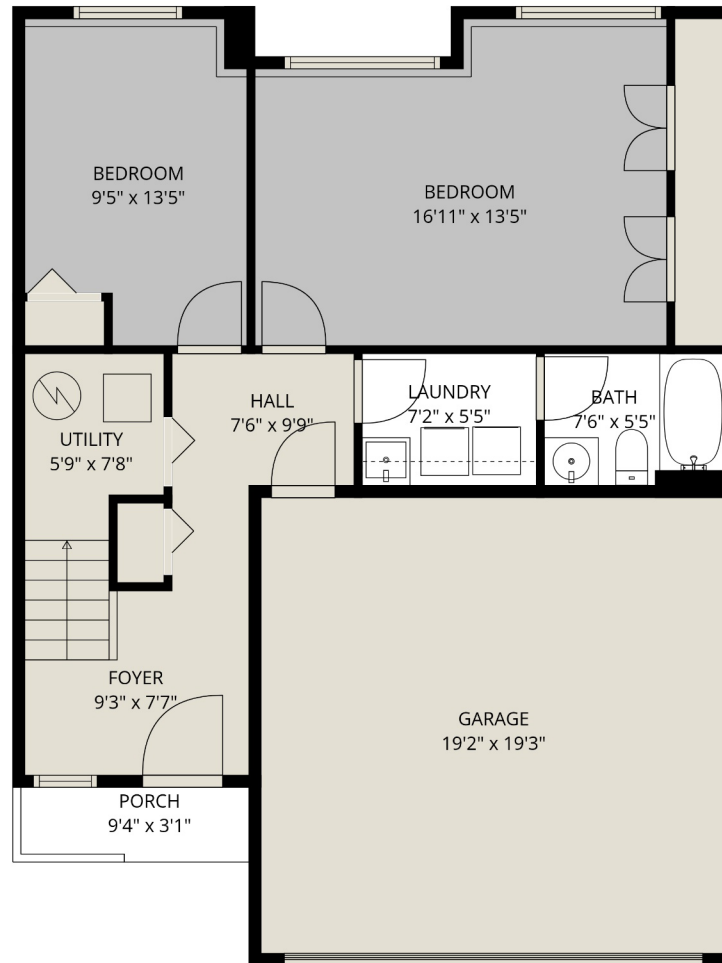

CENTURY 21

46360 Valleyview Rd #105

Emily Vernon
604-716-9290

emily.vernon@century21.ca

CENTURY 21

Estimated Areas:

Main Floor: 1009 sq. ft

Below Main: 698 sq. ft

Total: 1707 Sq. Ft

CENTURY 21

46360 Valleyview Rd #105

Emily Vernon
604-716-9290
emily.vernon@century21.ca

CENTURY 21

Estimated Areas:

Main Floor: 1009 sq. ft
Below Main: 698 sq. ft
Total: 1707 Sq. Ft

CENTURY 21

46360 Valleyview Rd #105

Emily Vernon
604-716-9290
emily.vernon@century21.ca

CENTURY 21

Estimated Areas:

Main Floor: 1009 sq. ft

Below Main: 698 sq. ft

Total: 1707 Sq. Ft