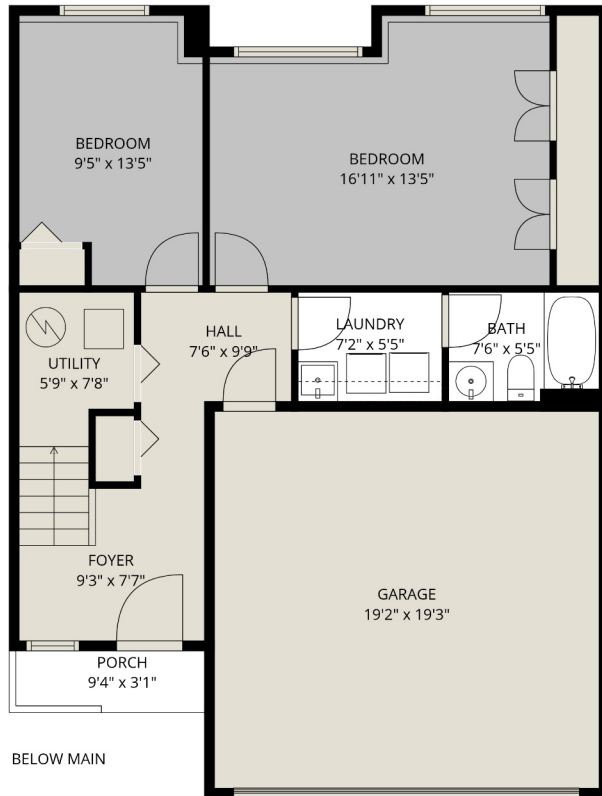

CENTURY 21

46360 Valleyview Rd #105

Emily Vernon
604-716-9290

emily.vernon@century21.ca

CENTURY 21

Estimated Areas:

Main Floor: 1009 sq. ft

Below Main: 698 sq. ft

Total: 1707 Sq. Ft

CENTURY 21

46360 Valleyview Rd #105

Emily Vernon
604-716-9290
emily.vernon@century21.ca

CENTURY 21

Estimated Areas:

Main Floor: 1009 sq. ft
Below Main: 698 sq. ft
Total: 1707 Sq. Ft

CENTURY 21

46360 Valleyview Rd #105

Emily Vernon
604-716-9290
emily.vernon@century21.ca

CENTURY 21

Estimated Areas:

Main Floor: 1009 sq. ft

Below Main: 698 sq. ft

Total: 1707 Sq. Ft