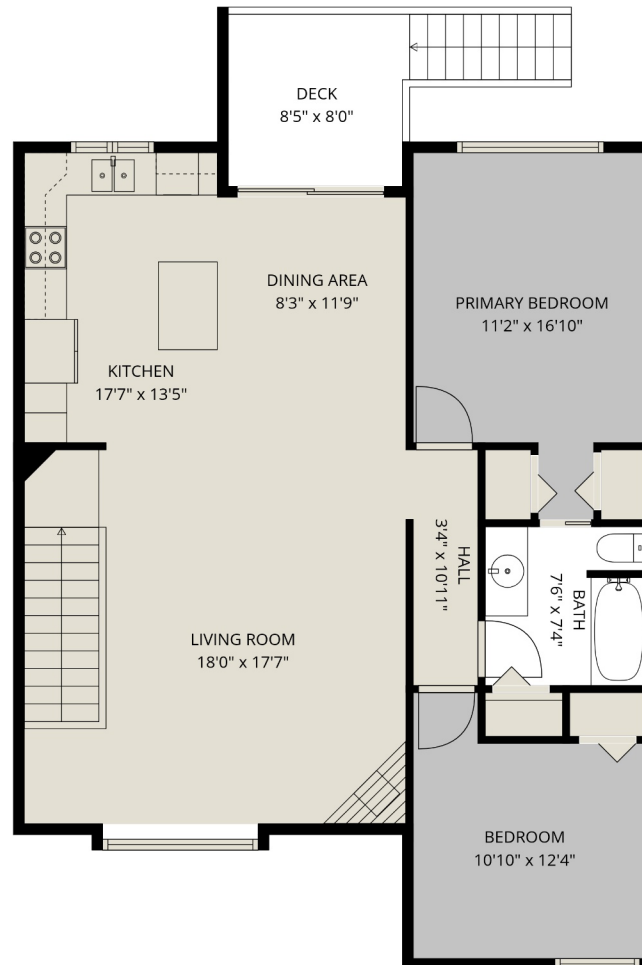

CENTURY 21

46360 Valleyview Rd #105

Emily Vernon
604-716-9290

emily.vernon@century21.ca

CENTURY 21

Estimated Areas:

Main Floor: 1009 sq. ft

Below Main: 698 sq. ft

Total: 1707 Sq. Ft

CENTURY 21

46360 Valleyview Rd #105

Emily Vernon
604-716-9290
emily.vernon@century21.ca

CENTURY 21

Estimated Areas:

Main Floor: 1009 sq. ft
Below Main: 698 sq. ft
Total: 1707 Sq. Ft

CENTURY 21

46360 Valleyview Rd #105

Emily Vernon
604-716-9290
emily.vernon@century21.ca

CENTURY 21

Estimated Areas:

Main Floor: 1009 sq. ft

Below Main: 698 sq. ft

Total: 1707 Sq. Ft