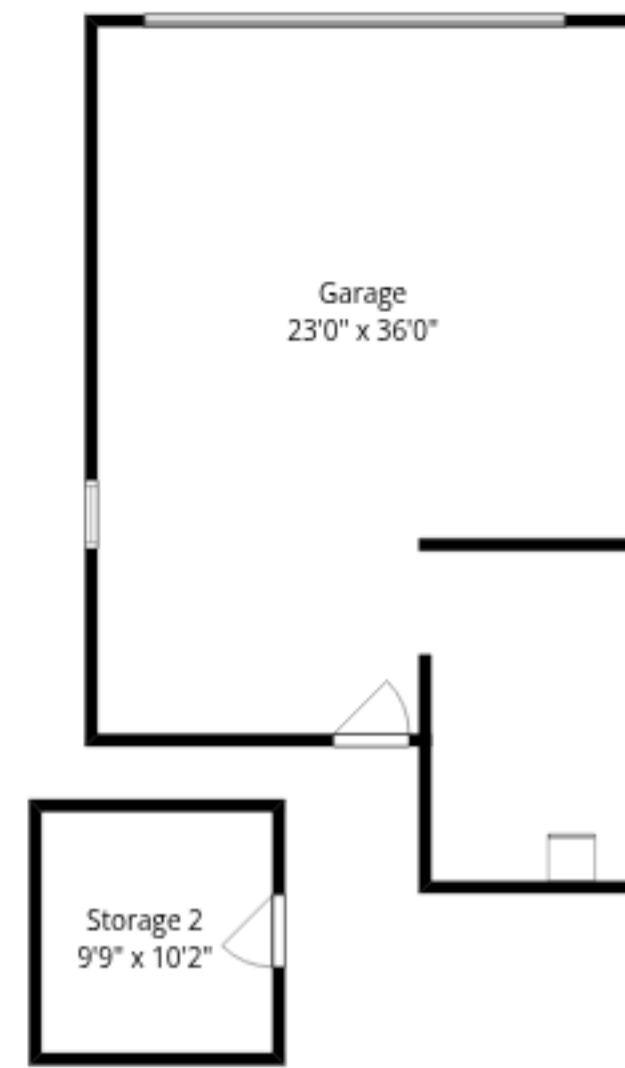

**Total GLA: 1166 sq. ft | Total: 2364 sq. ft**  
 Main floor: 1166 sq. ft (Excluded areas 1198 sq. ft)

Sizes And Dimensions Are Approximate. Actual May Vary.

**Total GLA: 1166 sq. ft | Total: 2364 sq. ft**  
 Main floor: 1166 sq. ft (Excluded areas 1198 sq. ft)

Sizes And Dimensions Are Approximate. Actual May Vary.