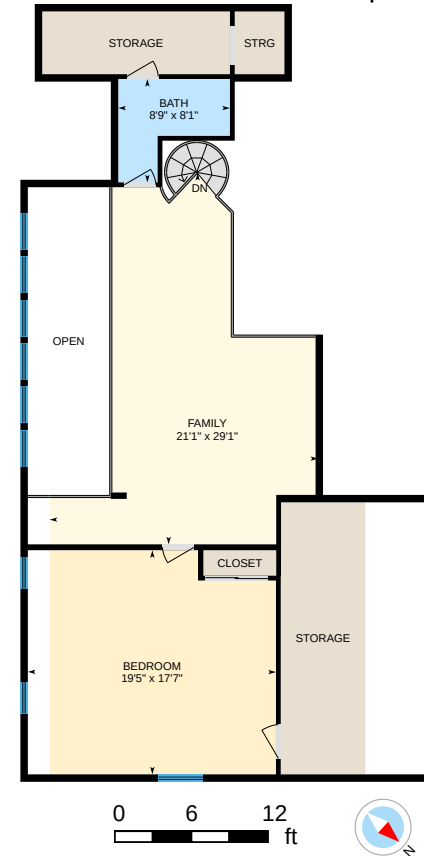

**1st Floor**

Interior Area 2634.07 sq ft

**2nd Floor**

Interior Area 1009.81 sq ft

**194 S Mountain Rd, New City, NY**

For illustrative purposes only. All reported dimensions, property sizes and floor areas are approximate and subject to independent verification. To the extent permitted by law, no warranty is made as to accuracy or completeness, and no liability will be accepted for any errors or omissions.