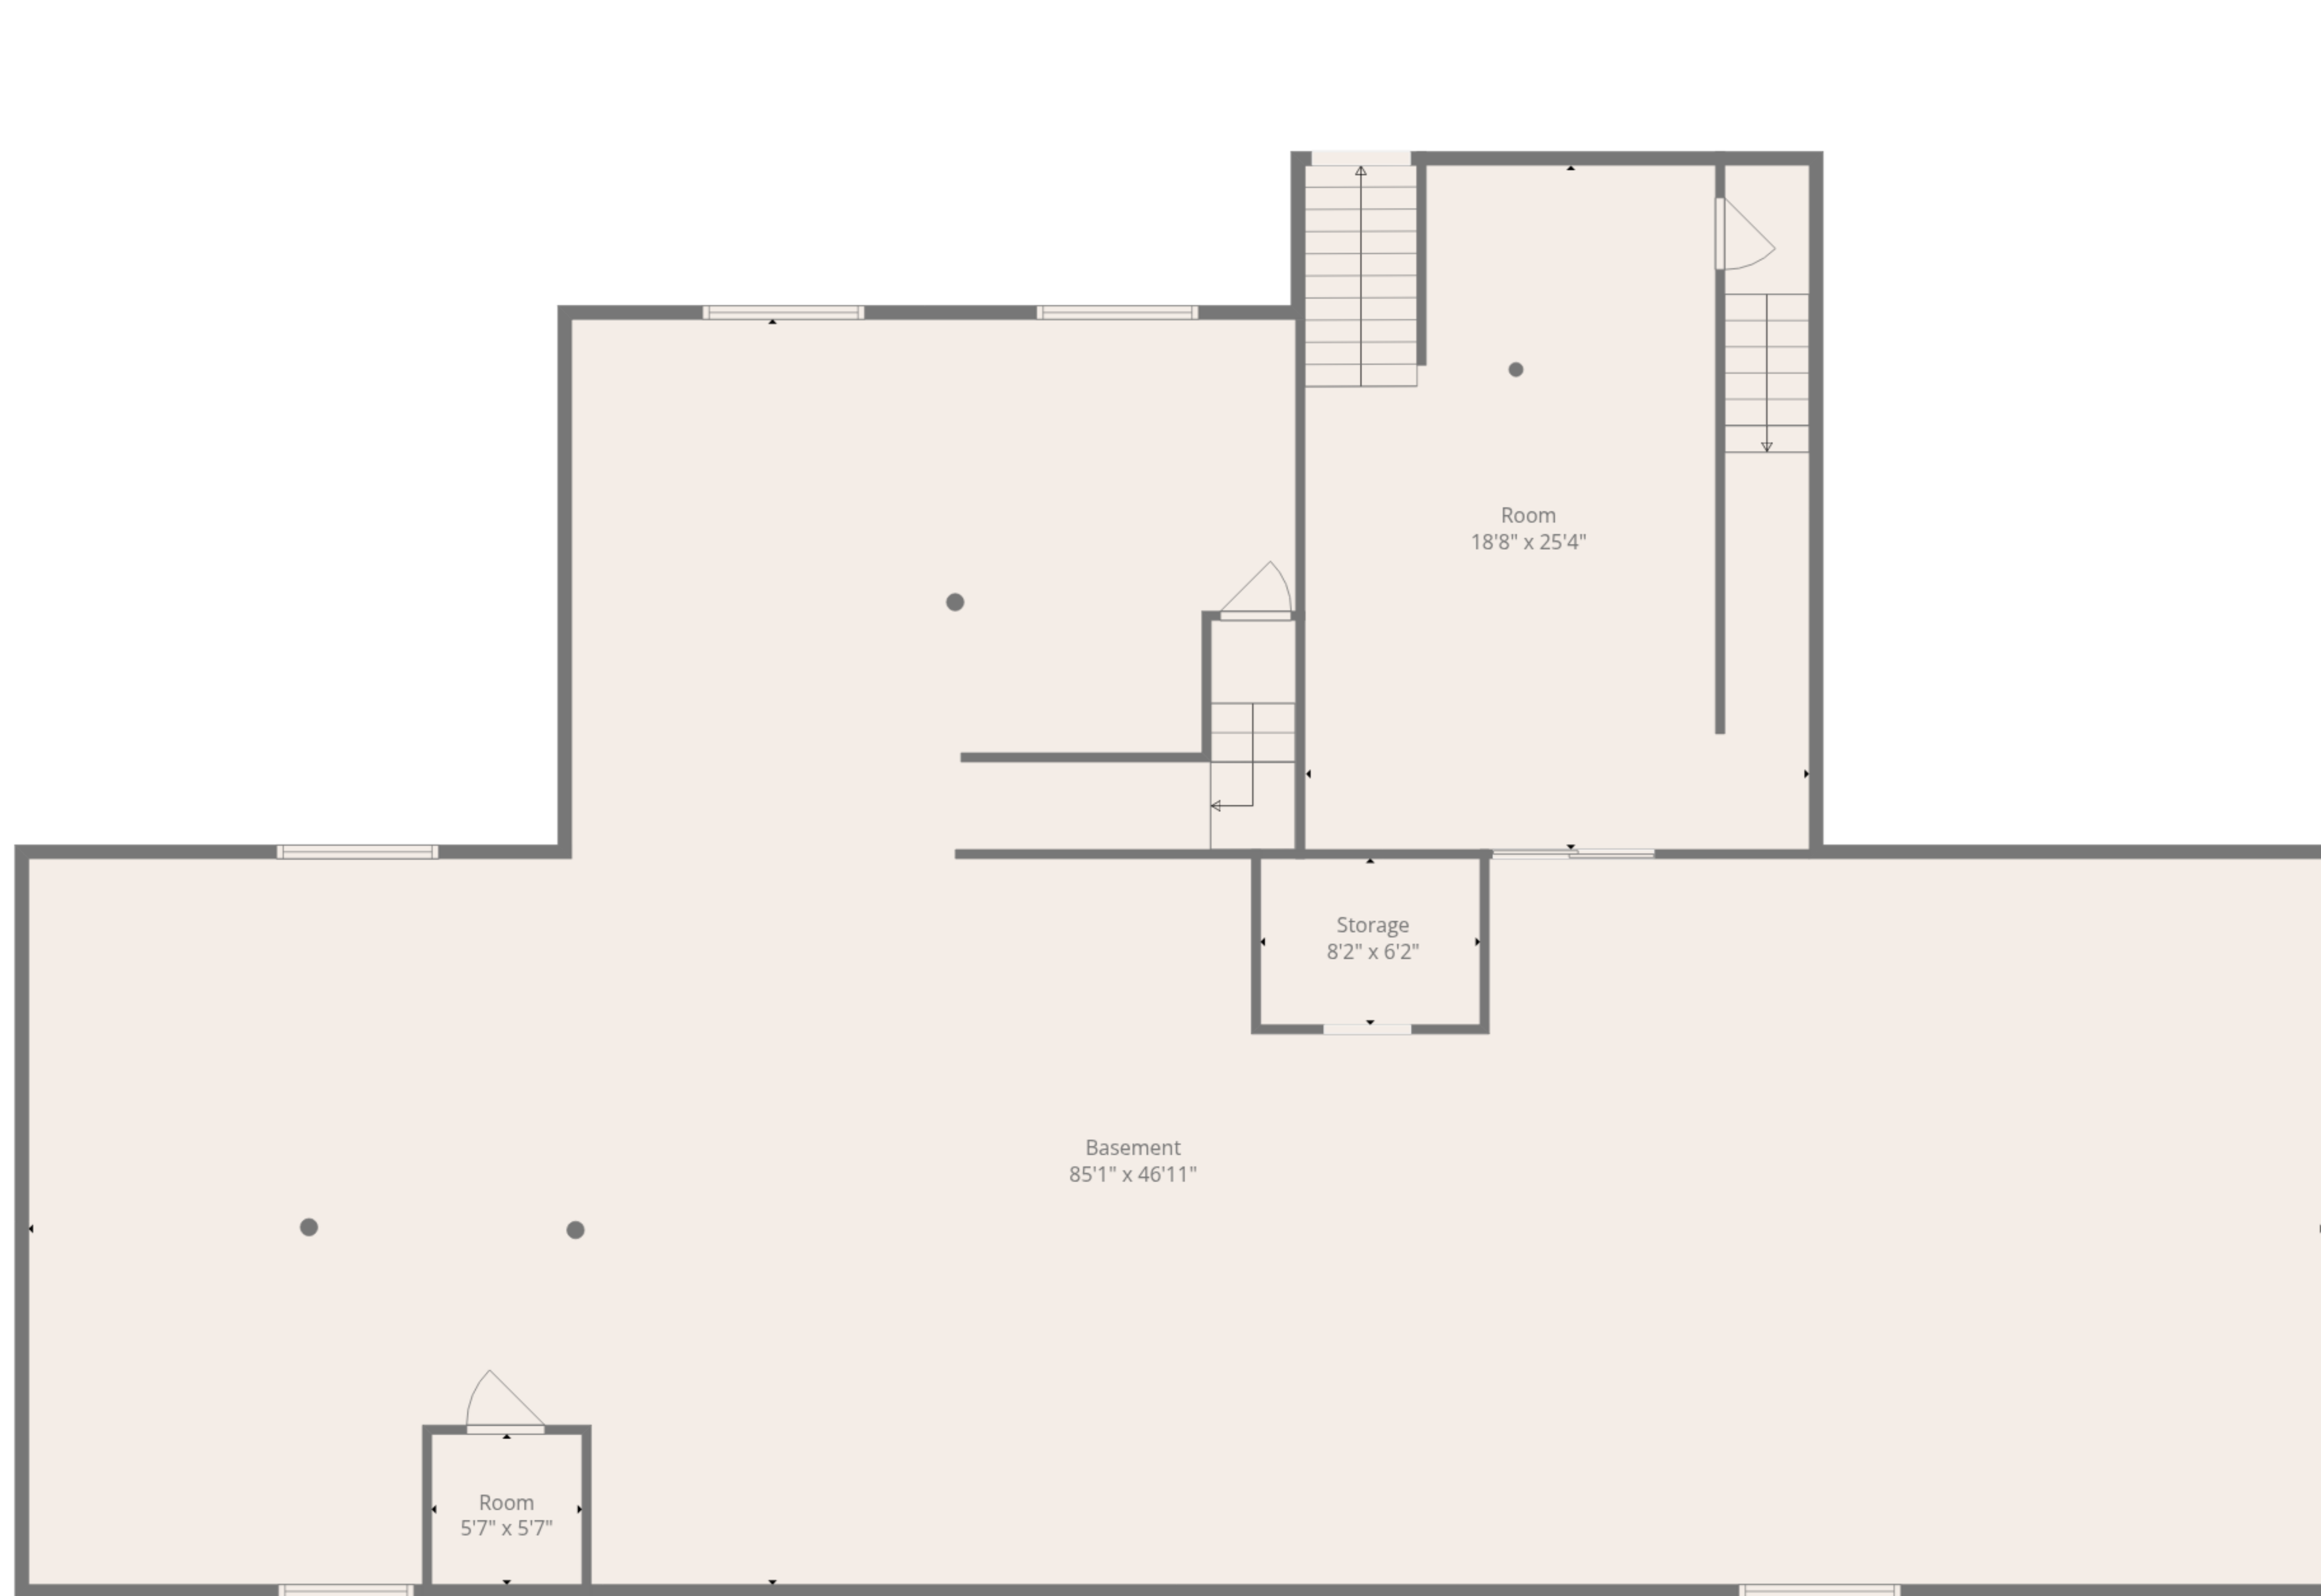

TOTAL: 3260 sq. ft

Basement: 37 sq. ft, 1st floor: 3223 sq. ft

EXCLUDED AREAS: STORAGE: 60 sq. ft, BASEMENT: 2740 sq. ft, ROOM: 474 sq. ft,
 GARAGE: 685 sq. ft, BAY WINDOW: 23 sq. ft, WALLS: 314 sq. ft

TOTAL: 3260 sq. ft

Basement: 37 sq. ft, 1st floor: 3223 sq. ft

EXCLUDED AREAS: STORAGE: 60 sq. ft, BASEMENT: 2740 sq. ft, ROOM: 474 sq. ft,

GARAGE: 685 sq. ft, BAY WINDOW: 23 sq. ft, WALLS: 314 sq. ft

Basement

1st Floor

TOTAL: 3260 sq. ft

Basement: 37 sq. ft, 1st floor: 3223 sq. ft

EXCLUDED AREAS: STORAGE: 60 sq. ft, BASEMENT: 2740 sq. ft, ROOM: 474 sq. ft,

GARAGE: 685 sq. ft, BAY WINDOW: 23 sq. ft, WALLS: 314 sq. ft