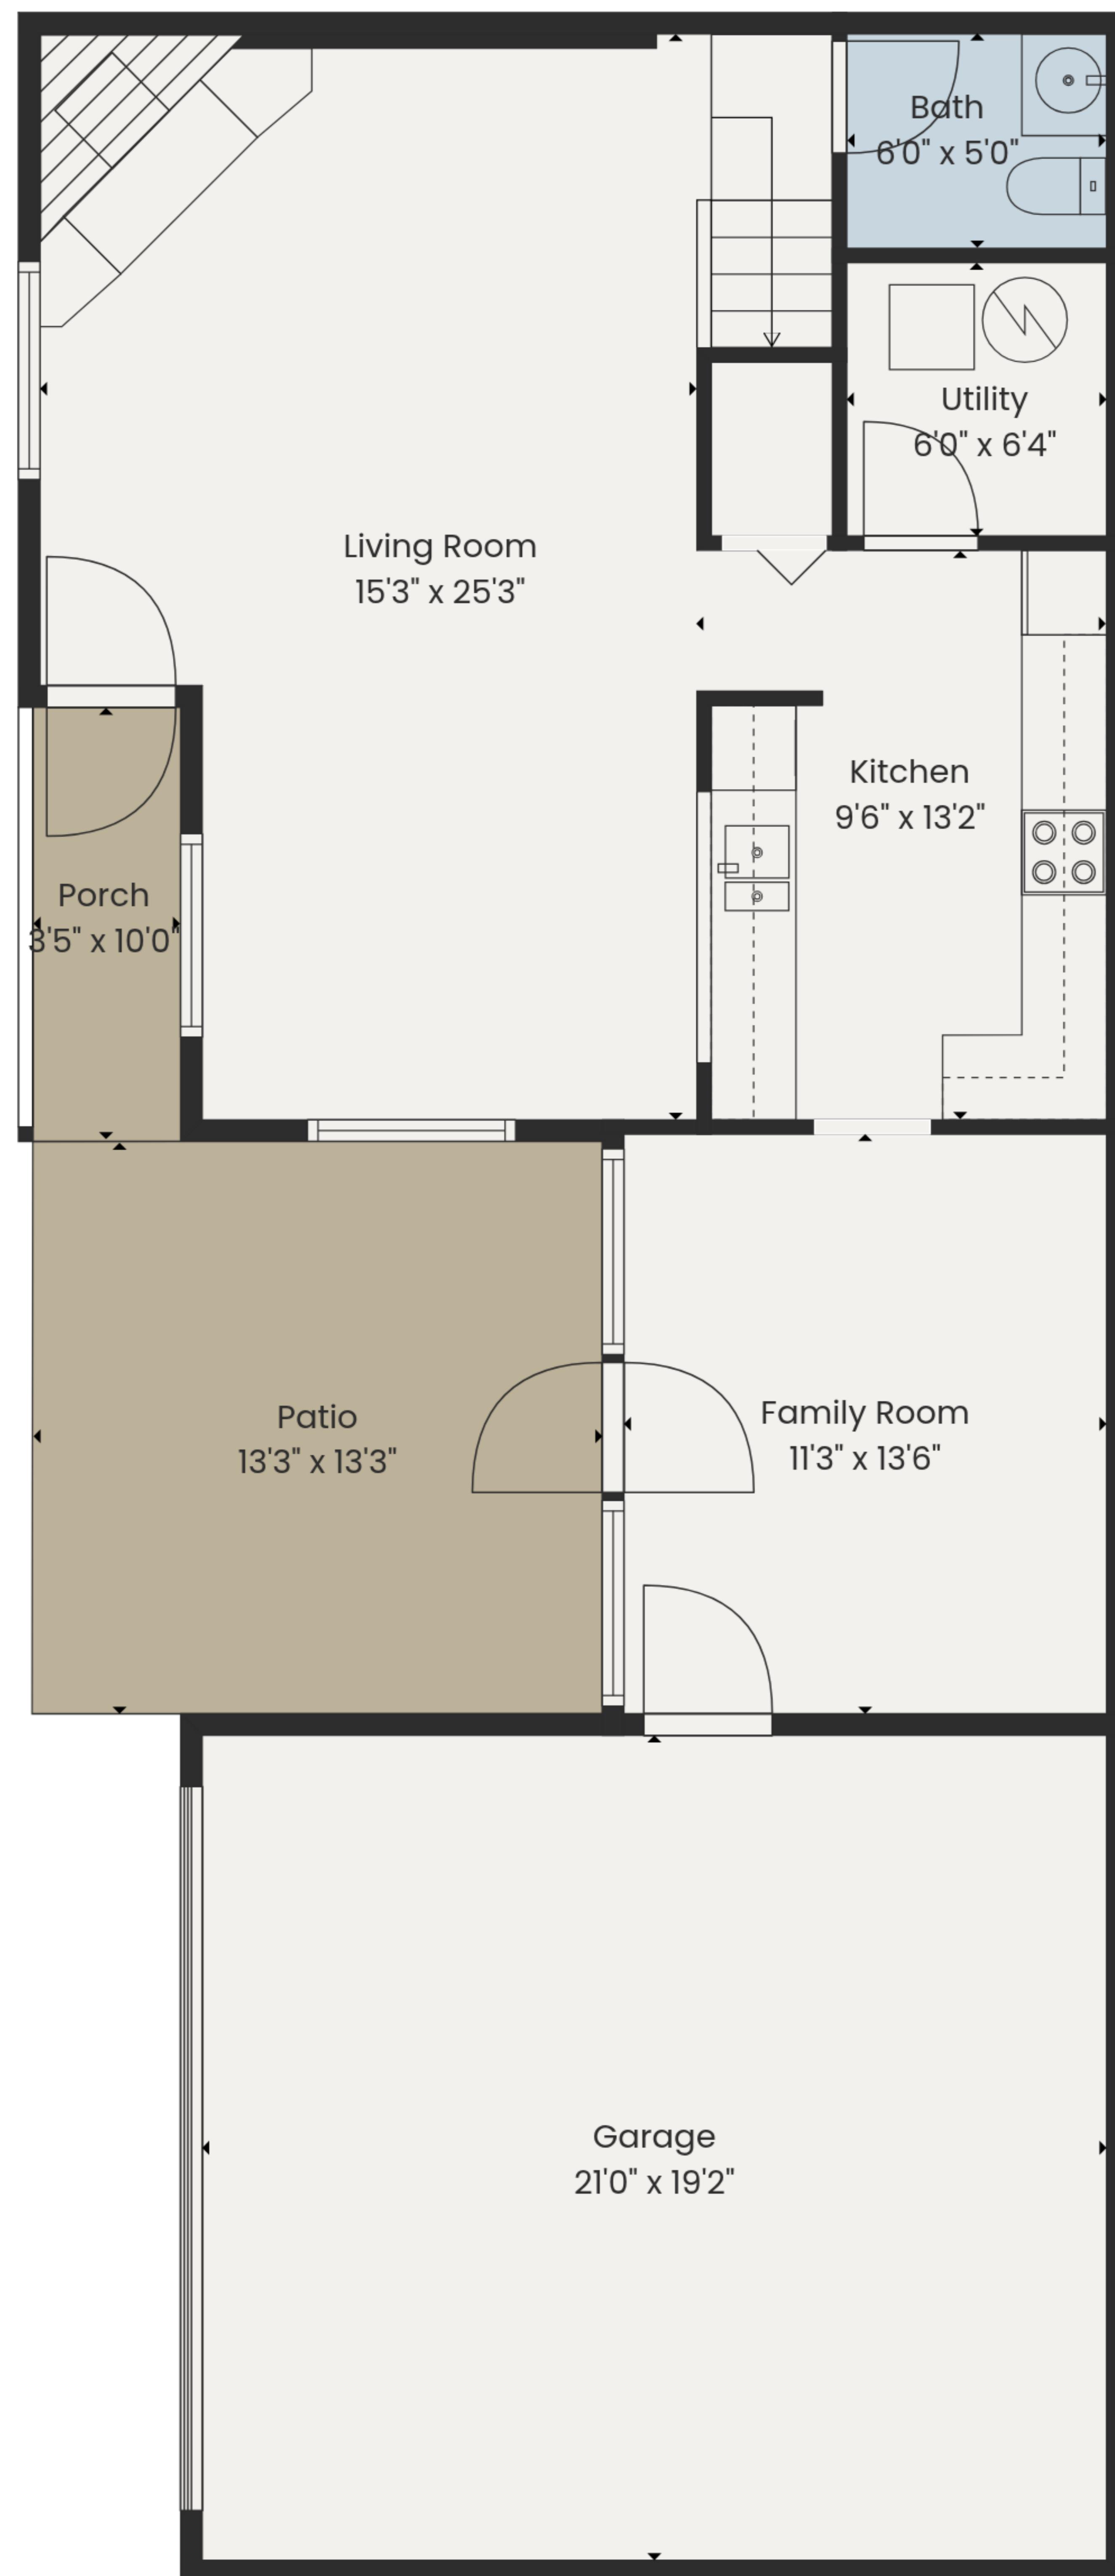

TOTAL: 1341 sq. ft

1st floor: 704 sq. ft, 2nd floor: 637 sq. ft

EXCLUDED AREAS: GARAGE: 403 sq. ft, UTILITY: 38 sq. ft, PORCH: 35 sq. ft,
 PATIO: 176 sq. ft, WALLS: 132 sq. ft

TOTAL: 1341 sq. ft

1st floor: 704 sq. ft, 2nd floor: 637 sq. ft

EXCLUDED AREAS: GARAGE: 403 sq. ft, UTILITY: 38 sq. ft, PORCH: 35 sq. ft,

PATIO: 176 sq. ft, WALLS: 132 sq. ft

TOTAL: 1341 sq. ft
 1st floor: 704 sq. ft, 2nd floor: 637 sq. ft
 EXCLUDED AREAS: GARAGE: 403 sq. ft, UTILITY: 38 sq. ft, PORCH: 35 sq. ft,
 PATIO: 176 sq. ft, WALLS: 132 sq. ft