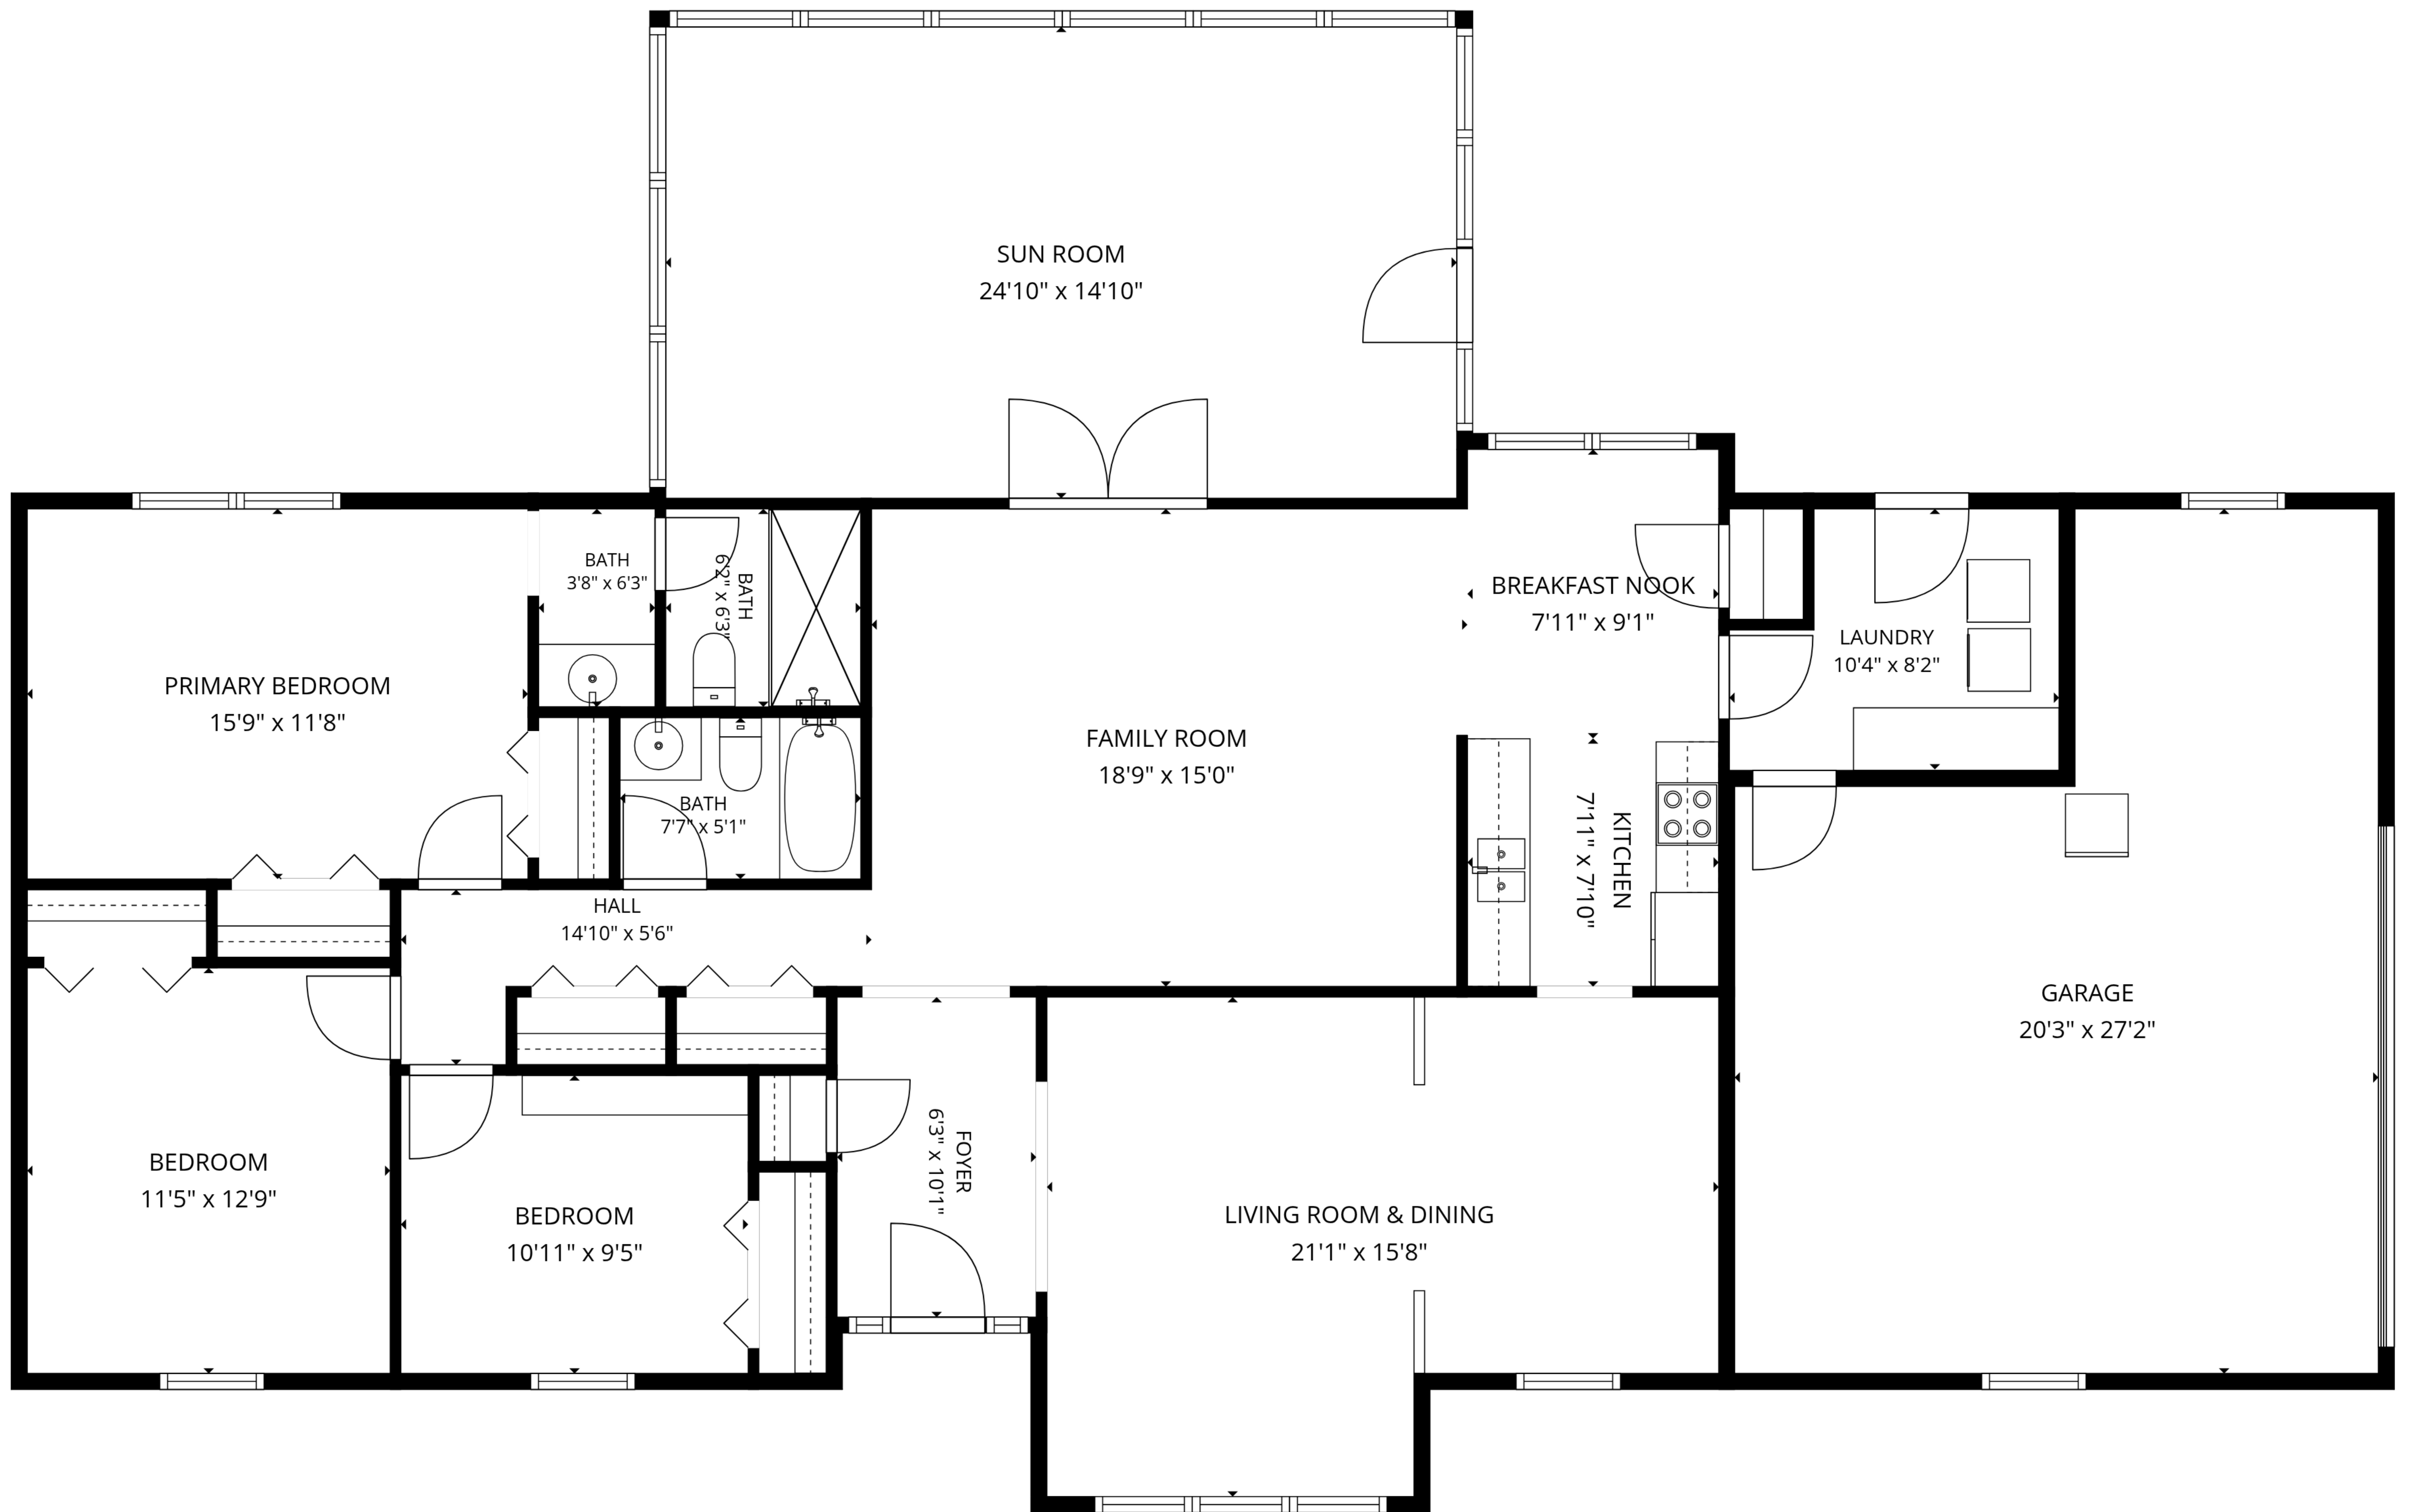

TOTAL: 1958 sq. ft
 1st floor: 1958 sq. ft
 EXCLUDED AREAS: GARAGE: 457 sq. ft, WALLS: 142 sq. ft

SIZES AND DIMENSIONS ARE APPROXIMATE, ACTUAL MAY VARY.

TOTAL: 1958 sq. ft
 1st floor: 1958 sq. ft
 EXCLUDED AREAS: GARAGE: 457 sq. ft, WALLS: 142 sq. ft

SIZES AND DIMENSIONS ARE APPROXIMATE, ACTUAL MAY VARY.