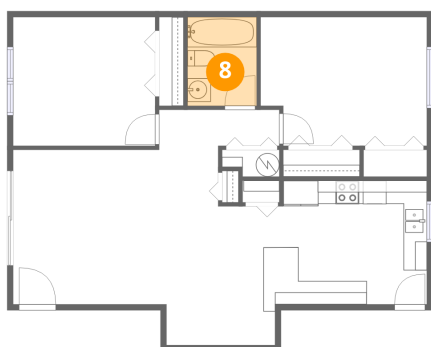

6 Floor 1 - Utility

Dimensions: 4'11" x 2'3"
Area: 10 sq. ft
Counted as living area: Yes

Heated: Yes
Finished: Yes
Enclosed: Yes
Contiguous: Yes
Permitted: Yes
Wet space: No
Addition: No
Conversion: No

7 Floor 1 - Kitchen

Dimensions: 13'11" x 10'6"
Area: 141 sq. ft
Counted as living area: Yes

Heated: Yes
Finished: Yes
Enclosed: Yes
Contiguous: Yes
Permitted: Yes
Wet space: No
Addition: No
Conversion: No

8 Floor 1 - Bath

Dimensions: 5'10" x 7'7"
Area: 45 sq. ft
Counted as living area: Yes