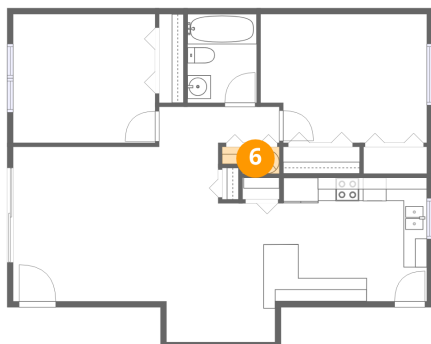

Heated: Yes
Finished: Yes
Enclosed: Yes
Contiguous: Yes
Permitted: Yes
Wet space: No
Addition: No
Conversion: No

3 Floor 1 - Living Room

Dimensions: 12'6" x 13'2"
Area: 164 sq. ft
Counted as living area: Yes

Heated: Yes
Finished: Yes
Enclosed: Yes
Contiguous: Yes
Permitted: Yes
Wet space: No
Addition: No
Conversion: No

4 Floor 1 - Hall

Dimensions: 10'3" x 3'1"
Area: 32 sq. ft
Counted as living area: Yes

Heated: Yes
Finished: Yes
Enclosed: Yes
Contiguous: Yes
Permitted: Yes
Wet space: No
Addition: No
Conversion: No

5 Floor 1 - Primary Bedroom

Dimensions: 14'2" x 11'0"
Area: 149 sq. ft
Counted as living area: Yes

Heated: Yes
Finished: Yes
Enclosed: Yes
Contiguous: Yes
Permitted: Yes
Wet space: No
Addition: No
Conversion: No

6 Floor 1 - Utility

Dimensions: 4'11" x 2'3"
Area: 10 sq. ft
Counted as living area: Yes

Heated: Yes
Finished: Yes
Enclosed: Yes
Contiguous: Yes
Permitted: Yes
Wet space: No
Addition: No
Conversion: No

7 Floor 1 - Kitchen