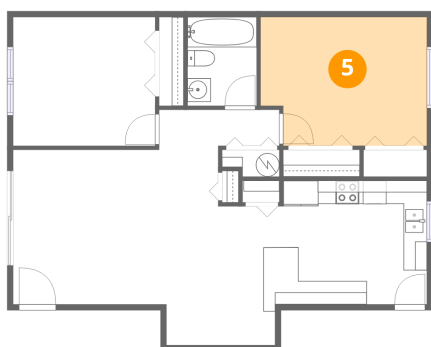

Heated: Yes
Finished: Yes
Enclosed: Yes
Contiguous: Yes
Permitted: Yes
Wet space: No
Addition: No
Conversion: No

3 Floor 1 - Living Room

Dimensions: 12'6" x 13'2"
Area: 164 sq. ft
Counted as living area: Yes

Heated: Yes
Finished: Yes
Enclosed: Yes
Contiguous: Yes
Permitted: Yes
Wet space: No
Addition: No
Conversion: No

4 Floor 1 - Hall

Dimensions: 10'3" x 3'1"
Area: 32 sq. ft
Counted as living area: Yes

Heated: Yes
Finished: Yes
Enclosed: Yes
Contiguous: Yes
Permitted: Yes
Wet space: No
Addition: No
Conversion: No

5 Floor 1 - Primary Bedroom

Dimensions: 14'2" x 11'0"
Area: 149 sq. ft
Counted as living area: Yes

Heated: Yes
Finished: Yes
Enclosed: Yes
Contiguous: Yes
Permitted: Yes
Wet space: No
Addition: No
Conversion: No

6 Floor 1 - Utility

Dimensions: 4'11" x 2'3"
Area: 10 sq. ft
Counted as living area: Yes

Heated: Yes
Finished: Yes
Enclosed: Yes
Contiguous: Yes
Permitted: Yes
Wet space: No
Addition: No
Conversion: No

7 Floor 1 - Kitchen