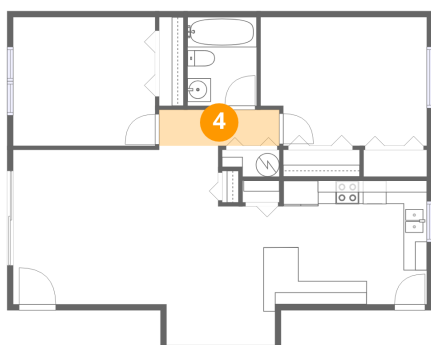

Heated: Yes
Finished: Yes
Enclosed: Yes
Contiguous: Yes
Permitted: Yes
Wet space: No
Addition: No
Conversion: No

2 Floor 1 - Dining Area

Dimensions: 9'11" x 17'0"
Area: 136 sq. ft
Counted as living area: Yes

Heated: Yes
Finished: Yes
Enclosed: Yes
Contiguous: Yes
Permitted: Yes
Wet space: No
Addition: No
Conversion: No

3 Floor 1 - Living Room

Dimensions: 12'6" x 13'2"
Area: 164 sq. ft
Counted as living area: Yes

Heated: Yes
Finished: Yes
Enclosed: Yes
Contiguous: Yes
Permitted: Yes
Wet space: No
Addition: No
Conversion: No

4 Floor 1 - Hall

Dimensions: 10'3" x 3'1"
Area: 32 sq. ft
Counted as living area: Yes

Heated: Yes
Finished: Yes
Enclosed: Yes
Contiguous: Yes
Permitted: Yes
Wet space: No
Addition: No
Conversion: No