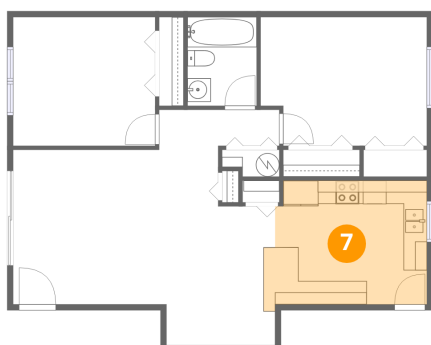

Heated: Yes
Finished: Yes
Enclosed: Yes
Contiguous: Yes
Permitted: Yes
Wet space: No
Addition: No
Conversion: No

4 Floor 1 - Hall

Dimensions: 10'3" x 3'1"
Area: 32 sq. ft
Counted as living area: Yes

Heated: Yes
Finished: Yes
Enclosed: Yes
Contiguous: Yes
Permitted: Yes
Wet space: No
Addition: No
Conversion: No

5 Floor 1 - Primary Bedroom

Dimensions: 14'2" x 11'0"
Area: 149 sq. ft
Counted as living area: Yes

Heated: Yes
Finished: Yes
Enclosed: Yes
Contiguous: Yes
Permitted: Yes
Wet space: No
Addition: No
Conversion: No

6 Floor 1 - Utility

Dimensions: 4'11" x 2'3"
Area: 10 sq. ft
Counted as living area: Yes

Heated: Yes
Finished: Yes
Enclosed: Yes
Contiguous: Yes
Permitted: Yes
Wet space: No
Addition: No
Conversion: No

7 Floor 1 - Kitchen