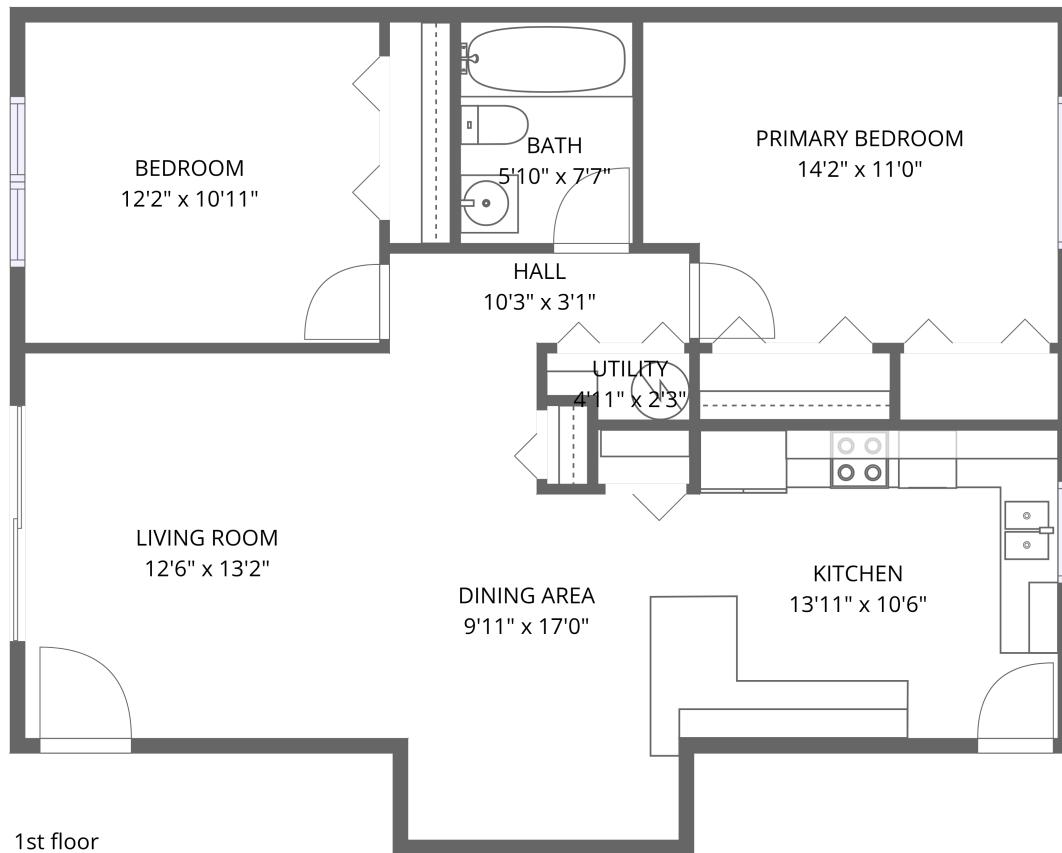

Home data report

9352 Bay Colony Dr, 1E100, Des Plaines, IL, US, 1E100

Total Area: 898 sq. ft

1st Floor: 898 sq. ft

Excluded: Walls: 0 sq. ft

Property summary

 **1** Floors

 **2** Bedrooms

 **1** Bathrooms

Scan captured on Wed, 06 May 2026 18:26:02 GMT

All dimensions are approximate. This plan is for marketing purposes only.

1 Floor 1 - Bedroom

Dimensions: 12'2" x 10'11"
Area: 133 sq. ft
Counted as living area: Yes

Heated: Yes
Finished: Yes
Enclosed: Yes
Contiguous: Yes
Permitted: Yes
Wet space: No
Addition: No
Conversion: No

2 Floor 1 - Dining Area

Dimensions: 9'11" x 17'0"
Area: 136 sq. ft
Counted as living area: Yes

Heated: Yes
Finished: Yes
Enclosed: Yes
Contiguous: Yes
Permitted: Yes
Wet space: No
Addition: No
Conversion: No

3 Floor 1 - Living Room

Dimensions: 12'6" x 13'2"
Area: 164 sq. ft
Counted as living area: Yes