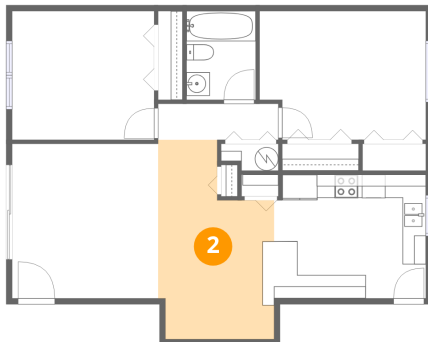

Home data report

9352 Bay Colony Dr, 1E100, Des Plaines, IL, US, 1E100

Total Area: 898 sq. ft

1st Floor: 898 sq. ft

Excluded: Walls: 0 sq. ft

Property summary

 **1** Floors

 **2** Bedrooms

 **1** Bathrooms

Scan captured on Wed, 06 May 2026 18:26:02 GMT

All dimensions are approximate. This plan is for marketing purposes only.

1 Floor 1 - Bedroom

Dimensions: 12'2" x 10'11"
Area: 133 sq. ft
Counted as living area: Yes

Heated: Yes
Finished: Yes
Enclosed: Yes
Contiguous: Yes
Permitted: Yes
Wet space: No
Addition: No
Conversion: No

2 Floor 1 - Dining Area

Dimensions: 9'11" x 17'0"
Area: 136 sq. ft
Counted as living area: Yes

Heated: Yes
Finished: Yes
Enclosed: Yes
Contiguous: Yes
Permitted: Yes
Wet space: No
Addition: No
Conversion: No

3 Floor 1 - Living Room

Dimensions: 12'6" x 13'2"
Area: 164 sq. ft
Counted as living area: Yes