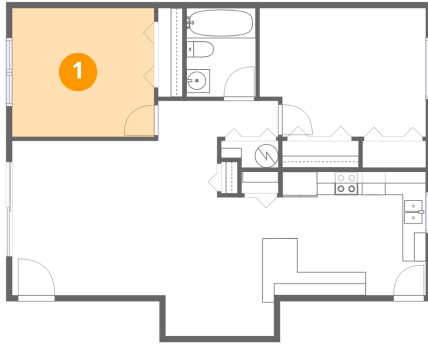

Home data report

9352 Bay Colony Dr, 1E100, Des Plaines, IL, US, 1E100

Total Area: 898 sq. ft

1st Floor: 898 sq. ft

Excluded: Walls: 0 sq. ft

Property summary

 **1** Floors

 **2** Bedrooms

 **1** Bathrooms

Scan captured on Wed, 06 May 2026 18:26:02 GMT

All dimensions are approximate. This plan is for marketing purposes only.

1 Floor 1 - Bedroom

Dimensions: 12'2" x 10'11"
Area: 133 sq. ft
Counted as living area: Yes

Heated: Yes
Finished: Yes
Enclosed: Yes
Contiguous: Yes
Permitted: Yes
Wet space: No
Addition: No
Conversion: No

2 Floor 1 - Dining Area

Dimensions: 9'11" x 17'0"
Area: 136 sq. ft
Counted as living area: Yes

Heated: Yes
Finished: Yes
Enclosed: Yes
Contiguous: Yes
Permitted: Yes
Wet space: No
Addition: No
Conversion: No

3 Floor 1 - Living Room

Dimensions: 12'6" x 13'2"
Area: 164 sq. ft
Counted as living area: Yes