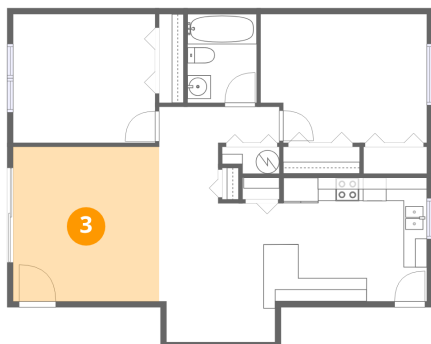

 **1** Bathrooms

Scan captured on Wed, 06 May 2026 18:26:02 GMT

All dimensions are approximate. This plan is for marketing purposes only.

1 Floor 1 - Bedroom

Dimensions: 12'2" x 10'11"
Area: 133 sq. ft
Counted as living area: Yes

Heated: Yes
Finished: Yes
Enclosed: Yes
Contiguous: Yes
Permitted: Yes
Wet space: No
Addition: No
Conversion: No

2 Floor 1 - Dining Area

Dimensions: 9'11" x 17'0"
Area: 136 sq. ft
Counted as living area: Yes

Heated: Yes
Finished: Yes
Enclosed: Yes
Contiguous: Yes
Permitted: Yes
Wet space: No
Addition: No
Conversion: No

3 Floor 1 - Living Room

Dimensions: 12'6" x 13'2"
Area: 164 sq. ft
Counted as living area: Yes

Heated: Yes
Finished: Yes
Enclosed: Yes
Contiguous: Yes
Permitted: Yes
Wet space: No
Addition: No
Conversion: No

4 Floor 1 - Hall

Dimensions: 10'3" x 3'1"
Area: 32 sq. ft
Counted as living area: Yes

Heated: Yes
Finished: Yes
Enclosed: Yes
Contiguous: Yes
Permitted: Yes
Wet space: No
Addition: No
Conversion: No