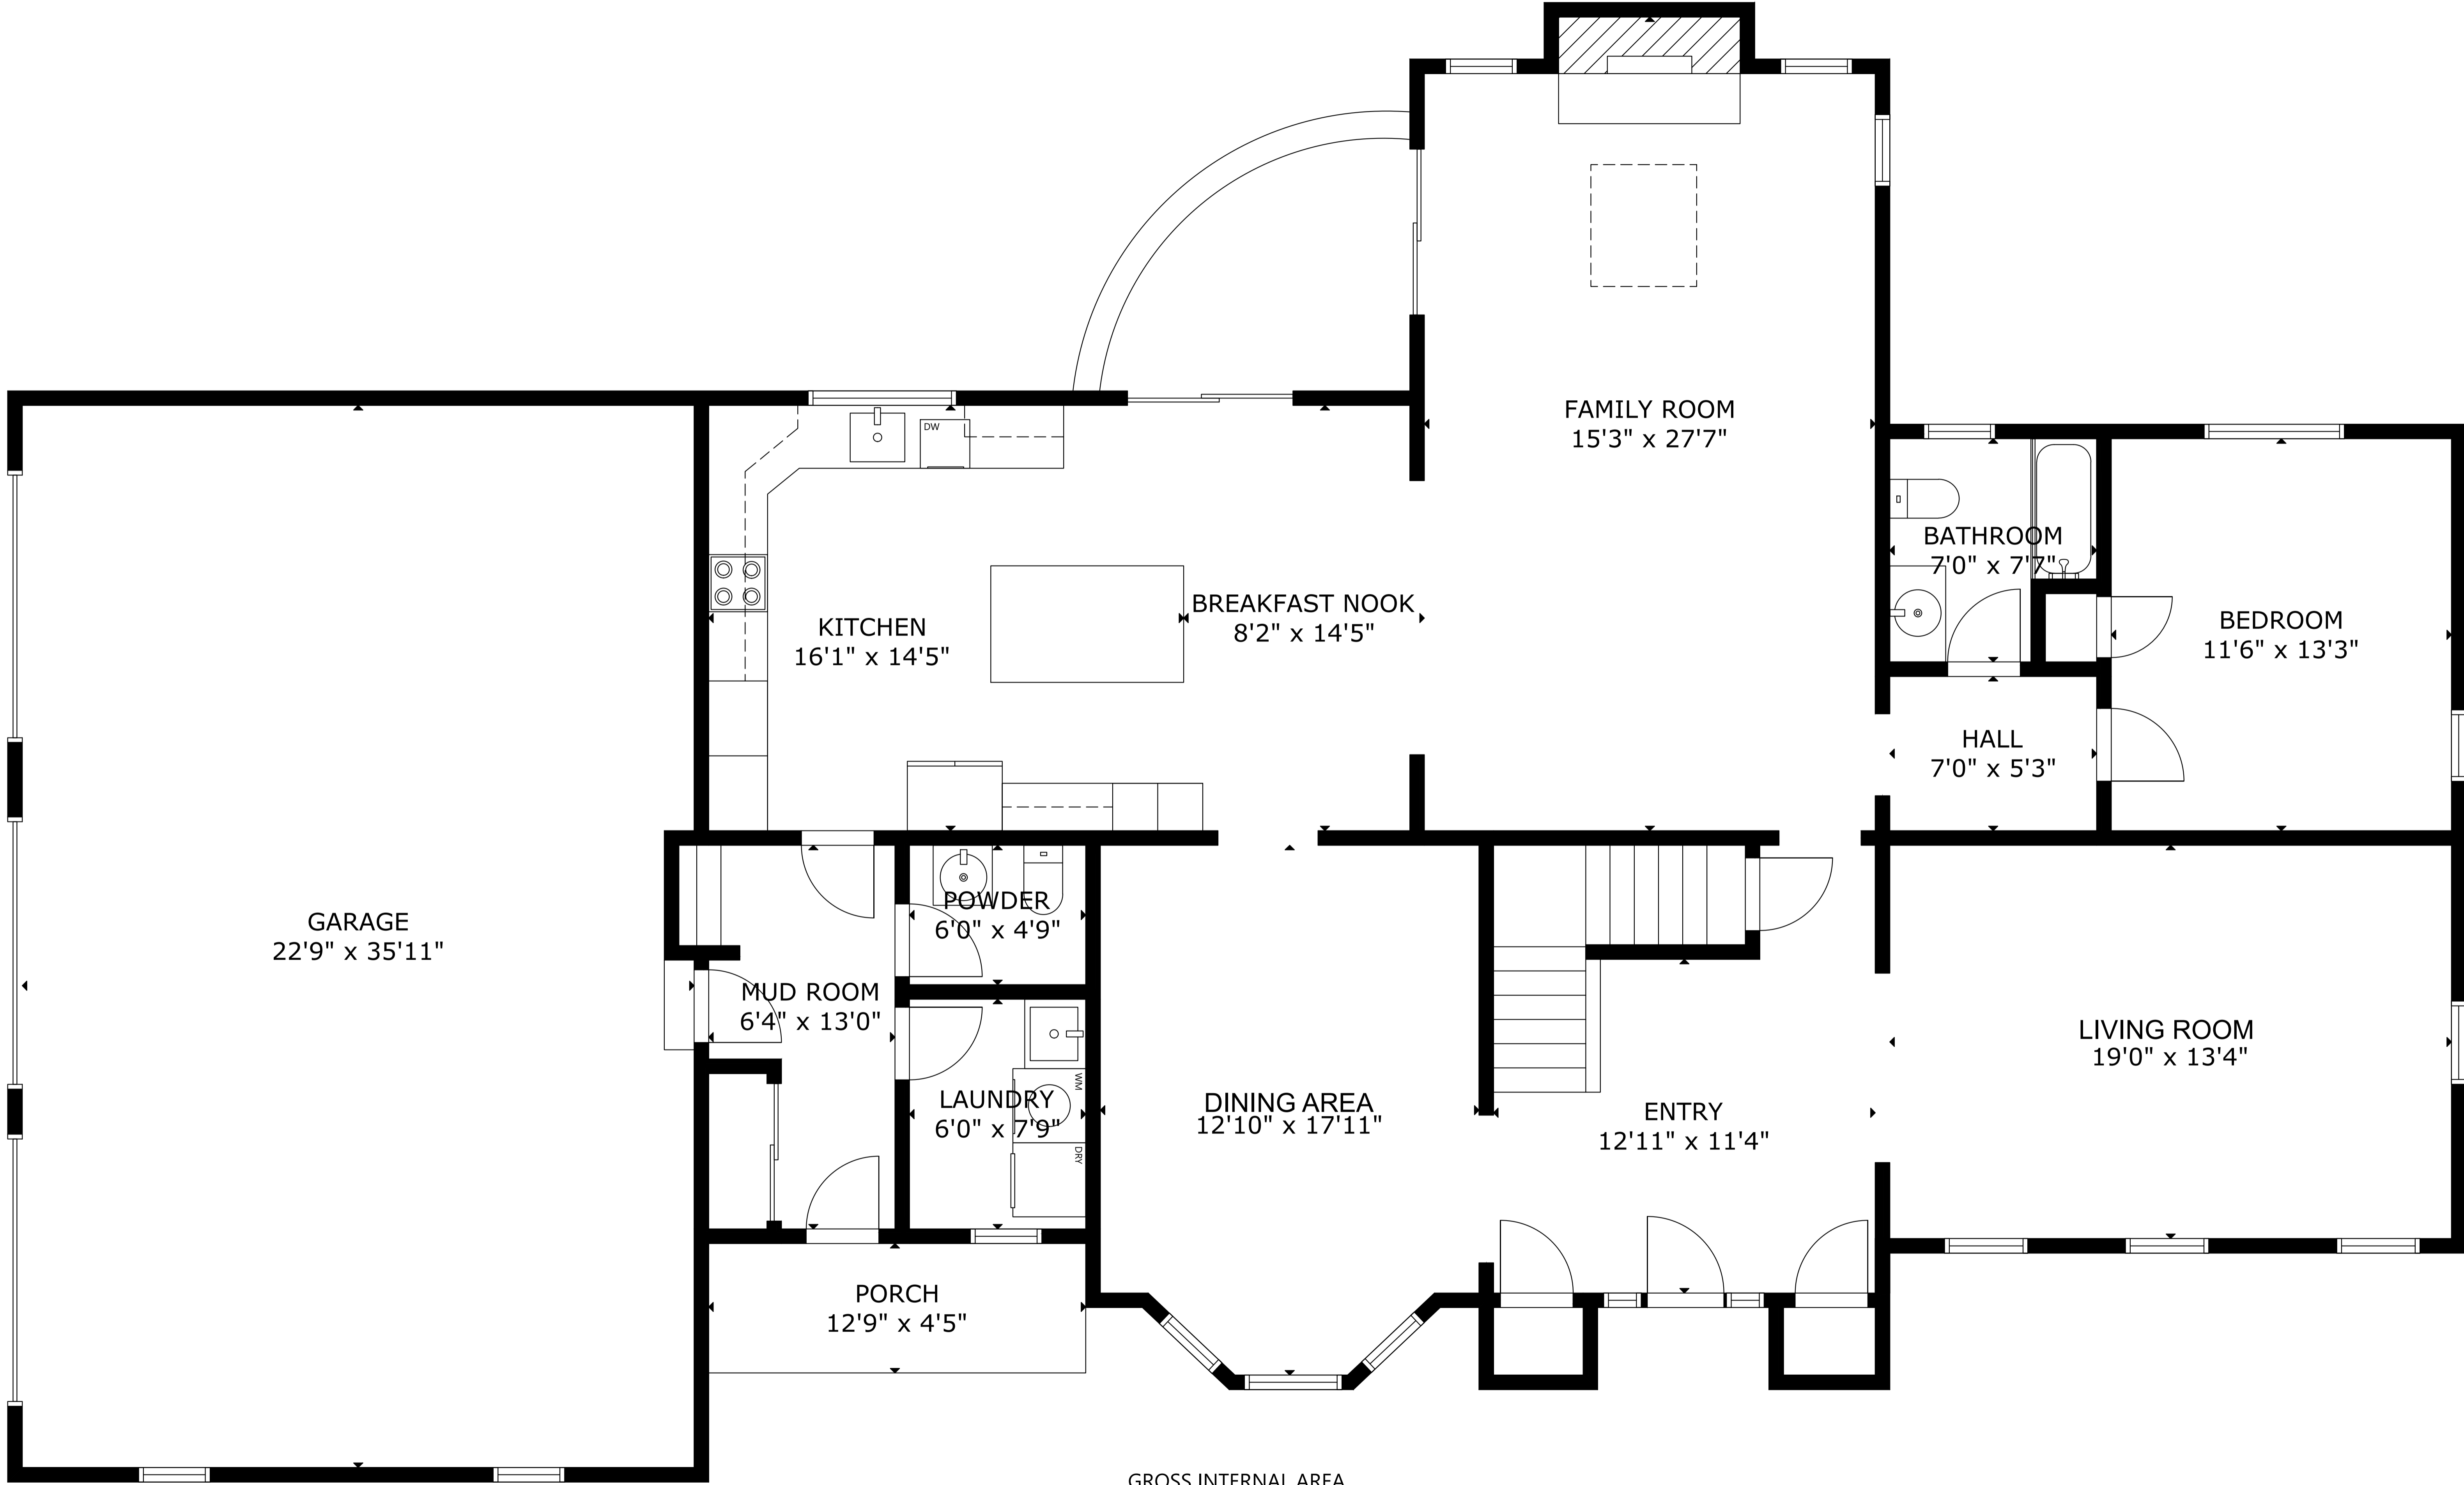

4 New Star Ridge Rd, , Sparta, NJ, 07871, United States

GROSS INTERNAL AREA
TOTAL: 6,112 sq ft

LOWER FLOOR: 1,719 sq ft, MAIN FLOOR: 1,908 sq ft, SECOND FLOOR: 2,485 sq ft

EXCLUDED AREAS: PORCH: 56 sq ft, GARAGE: 813 sq ft

THIS FLOOR PLAN IS PROVIDED FOR ILLUSTRATION PURPOSES ONLY WITH THE PERMISSION OF THE SELLER. ROOM POSITIONS AND DIMENSIONS ARE APPROXIMATE AND ARE NOT GUARANTEED TO BE EXACT OR TO SCALE. THE BUYER SHOULD CONFIRM MEASUREMENTS FOR ACCURACY.