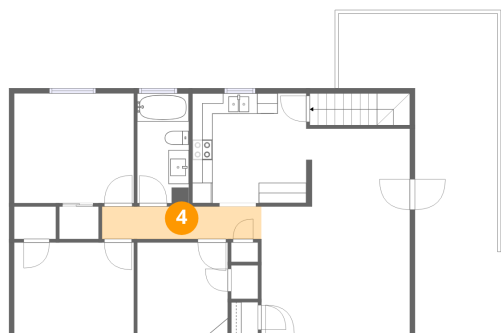

4 Floor 2 - Hall

Dimensions: 15'7" x 3'2"
Area: 50 sq. ft
Counted as living area: Yes

Heated: Yes
Finished: Yes
Enclosed: Yes
Contiguous: Yes
Permitted: Yes
Wet space: No
Addition: No
Conversion: No