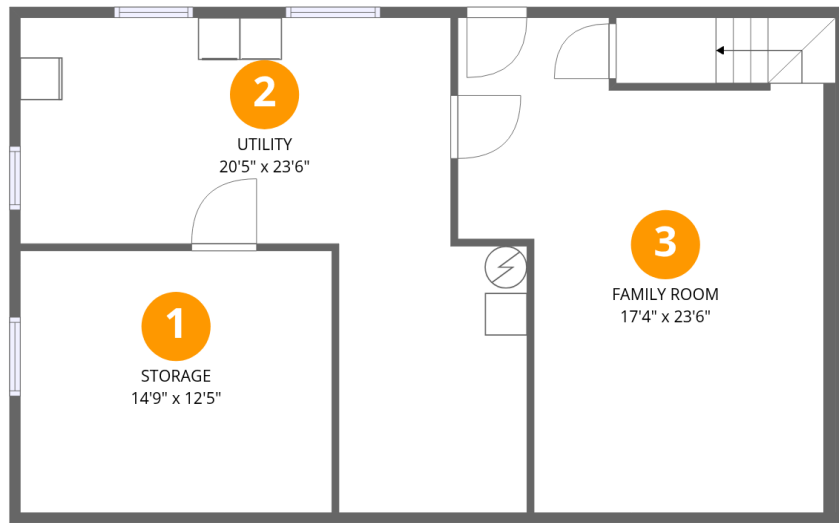

Home data report

4716 Long Acre Drive Northeast, Monterey, Roanoke, Roanoke city, Virginia, United States, 24019

Room dimensions

Floor 1 Below grade

Total:383sqft

Excluded: 526sqft

#		Dimensions	sqft	Counted as living area
1	Storage	14'9" x 12'5"	184 sq. ft	No
2	Utility	20'5" x 23'6"	333 sq. ft	No
3	Family Room	17'4" x 23'6"	371 sq. ft	Yes