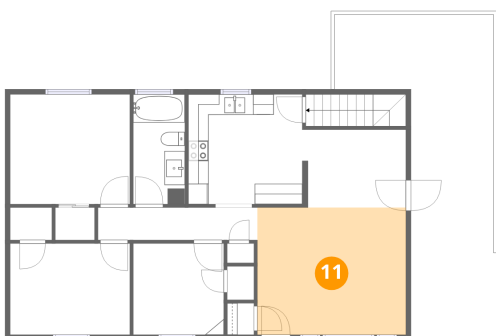

9 Floor 2 - Dining Area

Dimensions: 10'1" x 7'7"
Area: 75 sq. ft
Counted as living area: Yes

Heated: Yes
Finished: Yes
Enclosed: Yes
Contiguous: Yes
Permitted: Yes
Wet space: No
Addition: No
Conversion: No

10 Floor 2 - Deck

Dimensions: 15'6" x 23'3"
Area: 243 sq. ft
Counted as living area: No

Heated: No
Finished: No
Enclosed: No
Contiguous: Yes
Permitted: Yes
Wet space: No
Addition: No
Conversion: No

11 Floor 2 - Living Room