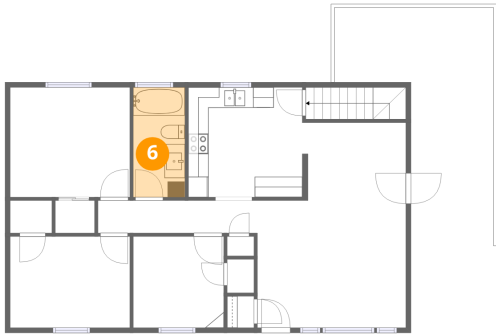

4716 Long Acre Drive Northeast, Monterey, Roanoke, Roanoke city, Virginia, United States, 24019

6 Floor 2 - Bath

Dimensions: 5'1" x 10'9"
Area: 54 sq. ft
Counted as living area: Yes

Heated: Yes
Finished: Yes
Enclosed: Yes
Contiguous: Yes
Permitted: Yes
Wet space: Yes
Addition: No
Conversion: No