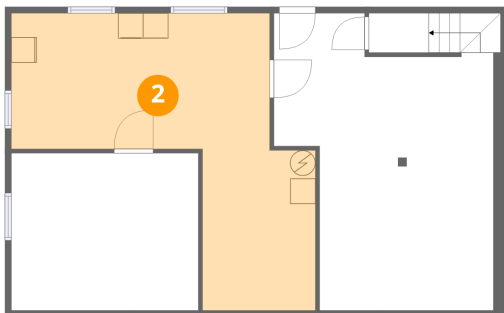

4716 Long Acre Drive Northeast, Monterey, Roanoke, Roanoke city, Virginia, United States, 24019

Room dimensions

Floor 2

Total:909sqft

Excluded: 243sqft

#		Dimensions	sqft	Counted as living area
4	Hall	15'7" x 3'2"	50 sq. ft	Yes
5	Primary Bedroom	11'8" x 10'9"	126 sq. ft	Yes
6	Bath	5'1" x 10'9"	54 sq. ft	Yes
7	Bedroom	11'8" x 8'11"	104 sq. ft	Yes
8	Bedroom	8'10" x 8'11"	79 sq. ft	Yes
9	Dining Area	10'1" x 7'7"	75 sq. ft	Yes
10	Deck	15'6" x 23'3"	243 sq. ft	No
11	Living Room	14'6" x 12'5"	180 sq. ft	Yes
12	Kitchen	11'1" x 10'9"	120 sq. ft	Yes

4716 Long Acre Drive Northeast, Monterey, Roanoke, Roanoke city, Virginia, United States, 24019

1 Floor 1 - Storage

Dimensions: 14'9" x 12'5"
Area: 184 sq. ft
Counted as living area: No

Heated: No
Finished: No
Enclosed: No
Contiguous: Yes
Permitted: Yes
Wet space: No
Addition: No
Conversion: No

2 Floor 1 - Utility

Dimensions: 20'5" x 23'6"
Area: 333 sq. ft
Counted as living area: No

Heated: Yes
Finished: No
Enclosed: Yes
Contiguous: Yes
Permitted: Yes
Wet space: No
Addition: No
Conversion: No

4716 Long Acre Drive Northeast, Monterey, Roanoke, Roanoke city, Virginia, United States, 24019

3 Floor 1 - Family Room

Dimensions: 17'4" x 23'6"
Area: 371 sq. ft
Counted as living area: Yes

Heated: Yes
Finished: Yes
Enclosed: Yes
Contiguous: Yes
Permitted: Yes
Wet space: No
Addition: No
Conversion: No