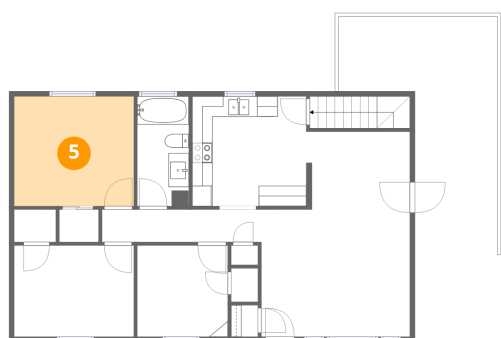

3 Floor 1 - Family Room

Dimensions: 17'4" x 23'6"
Area: 371 sq. ft
Counted as living area: Yes

Heated: Yes
Finished: Yes
Enclosed: Yes
Contiguous: Yes
Permitted: Yes
Wet space: No
Addition: No
Conversion: No

4 Floor 2 - Hall

Dimensions: 15'7" x 3'2"
Area: 50 sq. ft
Counted as living area: Yes

Heated: Yes
Finished: Yes
Enclosed: Yes
Contiguous: Yes
Permitted: Yes
Wet space: No
Addition: No
Conversion: No

5 Floor 2 - Primary Bedroom