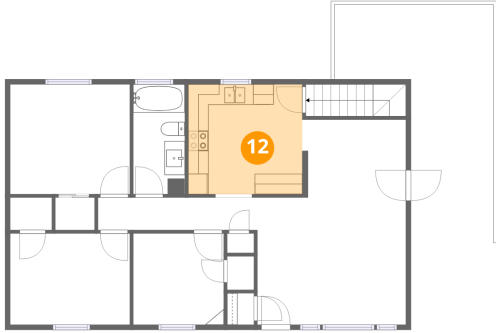

4716 Long Acre Drive Northeast, Monterey, Roanoke, Roanoke city, Virginia, United States, 24019

12 Floor 2 - Kitchen

Dimensions: 11'1" x 10'9"
Area: 120 sq. ft
Counted as living area: Yes

Heated: Yes
Finished: Yes
Enclosed: Yes
Contiguous: Yes
Permitted: Yes
Wet space: No
Addition: No
Conversion: No