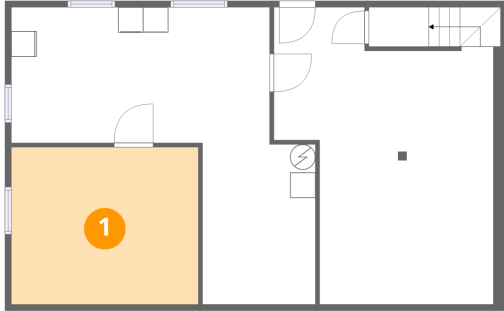

Total:383sqft

Excluded: 526sqft

#		Dimensions	sqft	Counted as living area
1	Storage	14'9" x 12'5"	184 sq. ft	No
2	Utility	20'5" x 23'6"	333 sq. ft	No
3	Family Room	17'4" x 23'6"	371 sq. ft	Yes

Home data report

4716 Long Acre Drive Northeast, Monterey, Roanoke, Roanoke city, Virginia, United States, 24019

Room dimensions

Floor 2

Total:909sqft

Excluded: 243sqft

#		Dimensions	sqft	Counted as living area
4	Hall	15'7" x 3'2"	50 sq. ft	Yes
5	Primary Bedroom	11'8" x 10'9"	126 sq. ft	Yes
6	Bath	5'1" x 10'9"	54 sq. ft	Yes
7	Bedroom	11'8" x 8'11"	104 sq. ft	Yes
8	Bedroom	8'10" x 8'11"	79 sq. ft	Yes
9	Dining Area	10'1" x 7'7"	75 sq. ft	Yes
10	Deck	15'6" x 23'3"	243 sq. ft	No
11	Living Room	14'6" x 12'5"	180 sq. ft	Yes
12	Kitchen	11'1" x 10'9"	120 sq. ft	Yes

4716 Long Acre Drive Northeast, Monterey, Roanoke, Roanoke city, Virginia, United States, 24019

1 Floor 1 - Storage

Dimensions: 14'9" x 12'5"
Area: 184 sq. ft
Counted as living area: No

Heated: No
Finished: No
Enclosed: No
Contiguous: Yes
Permitted: Yes
Wet space: No
Addition: No
Conversion: No

2 Floor 1 - Utility

Dimensions: 20'5" x 23'6"
Area: 333 sq. ft
Counted as living area: No

Heated: Yes
Finished: No
Enclosed: Yes
Contiguous: Yes
Permitted: Yes
Wet space: No
Addition: No
Conversion: No

4716 Long Acre Drive Northeast, Monterey, Roanoke, Roanoke city, Virginia, United States, 24019