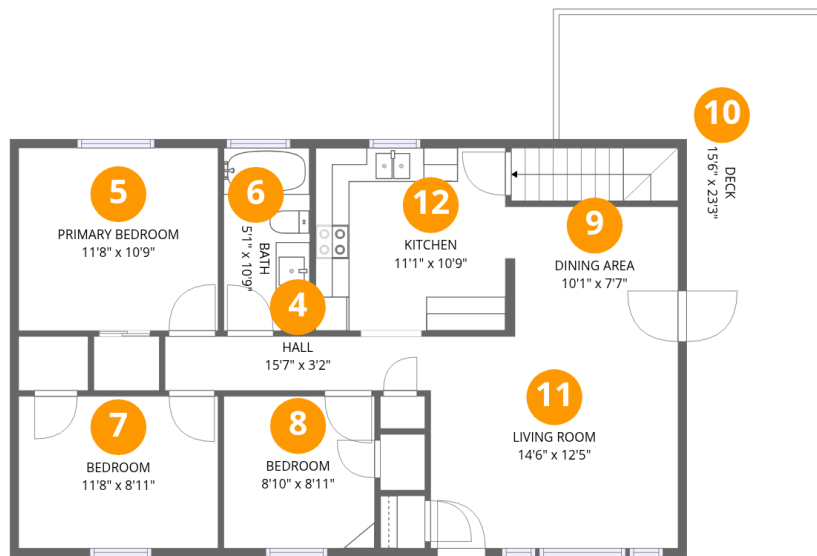

Total:383sqft

Excluded: 526sqft

#		Dimensions	sqft	Counted as living area
1	Storage	14'9" x 12'5"	184 sq. ft	No
2	Utility	20'5" x 23'6"	333 sq. ft	No
3	Family Room	17'4" x 23'6"	371 sq. ft	Yes

Home data report

4716 Long Acre Drive Northeast, Monterey, Roanoke, Roanoke city, Virginia, United States, 24019

Room dimensions

Floor 2

Total:909sqft

Excluded: 243sqft

#		Dimensions	sqft	Counted as living area
4	Hall	15'7" x 3'2"	50 sq. ft	Yes
5	Primary Bedroom	11'8" x 10'9"	126 sq. ft	Yes
6	Bath	5'1" x 10'9"	54 sq. ft	Yes
7	Bedroom	11'8" x 8'11"	104 sq. ft	Yes
8	Bedroom	8'10" x 8'11"	79 sq. ft	Yes
9	Dining Area	10'1" x 7'7"	75 sq. ft	Yes
10	Deck	15'6" x 23'3"	243 sq. ft	No
11	Living Room	14'6" x 12'5"	180 sq. ft	Yes
12	Kitchen	11'1" x 10'9"	120 sq. ft	Yes

2 Floor 1 - Utility

Dimensions: 20'5" x 23'6"
Area: 333 sq. ft
Counted as living area: No

Heated: Yes
Finished: No
Enclosed: Yes
Contiguous: Yes
Permitted: Yes
Wet space: No
Addition: No
Conversion: No

4716 Long Acre Drive Northeast, Monterey, Roanoke, Roanoke city, Virginia, United States, 24019

9 Floor 2 - Dining Area

Dimensions: 10'1" x 7'7"
Area: 75 sq. ft
Counted as living area: Yes

Heated: Yes
Finished: Yes
Enclosed: Yes
Contiguous: Yes
Permitted: Yes
Wet space: No
Addition: No
Conversion: No