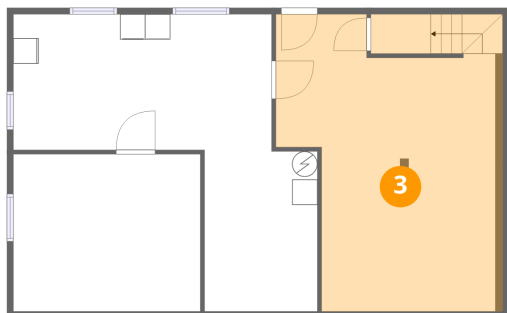

2 Floor 1 - Utility

Dimensions: 20'5" x 23'6"
Area: 333 sq. ft
Counted as living area: No

Heated: Yes
Finished: No
Enclosed: Yes
Contiguous: Yes
Permitted: Yes
Wet space: No
Addition: No
Conversion: No

4716 Long Acre Drive Northeast, Monterey, Roanoke, Roanoke city, Virginia, United States, 24019

3 Floor 1 - Family Room

Dimensions: 17'4" x 23'6"
Area: 371 sq. ft
Counted as living area: Yes

Heated: Yes
Finished: Yes
Enclosed: Yes
Contiguous: Yes
Permitted: Yes
Wet space: No
Addition: No
Conversion: No