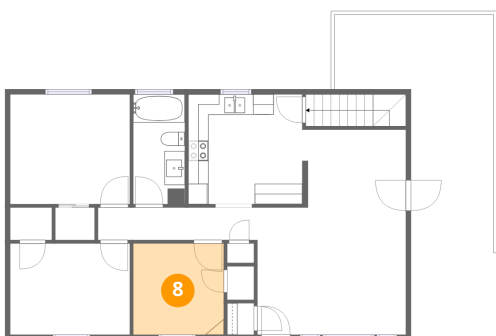

6 Floor 2 - Bath

Dimensions: 5'1" x 10'9"
Area: 54 sq. ft
Counted as living area: Yes

Heated: Yes
Finished: Yes
Enclosed: Yes
Contiguous: Yes
Permitted: Yes
Wet space: Yes
Addition: No
Conversion: No

7 Floor 2 - Bedroom

Dimensions: 11'8" x 8'11"
Area: 104 sq. ft
Counted as living area: Yes

Heated: Yes
Finished: Yes
Enclosed: Yes
Contiguous: Yes
Permitted: Yes
Wet space: No
Addition: No
Conversion: No

8 Floor 2 - Bedroom