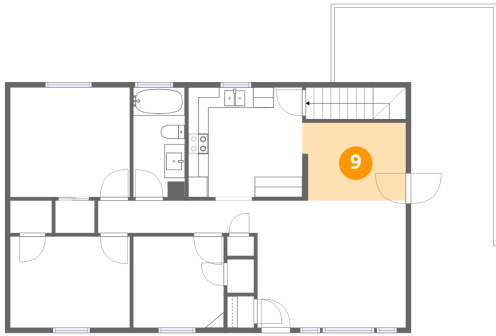

4716 Long Acre Drive Northeast, Monterey, Roanoke, Roanoke city, Virginia, United States, 24019

9 Floor 2 - Dining Area

Dimensions: 10'1" x 7'7"
Area: 75 sq. ft
Counted as living area: Yes

Heated: Yes
Finished: Yes
Enclosed: Yes
Contiguous: Yes
Permitted: Yes
Wet space: No
Addition: No
Conversion: No