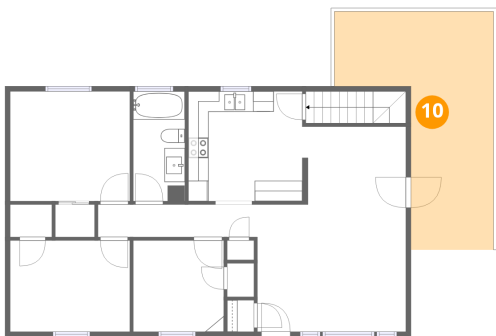

10 Floor 2 - Deck

Dimensions: 15'6" x 23'3"
Area: 243 sq. ft
Counted as living area: No

Heated: No
Finished: No
Enclosed: No
Contiguous: Yes
Permitted: Yes
Wet space: No
Addition: No
Conversion: No