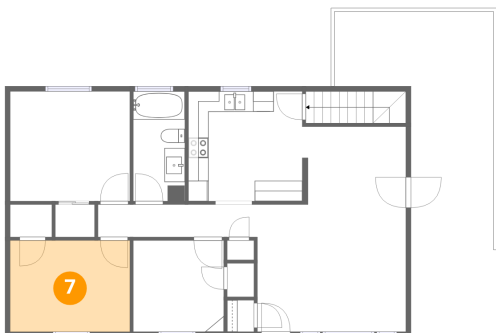

7 Floor 2 - Bedroom

Dimensions: 11'8" x 8'11"
Area: 104 sq. ft
Counted as living area: Yes

Heated: Yes
Finished: Yes
Enclosed: Yes
Contiguous: Yes
Permitted: Yes
Wet space: No
Addition: No
Conversion: No