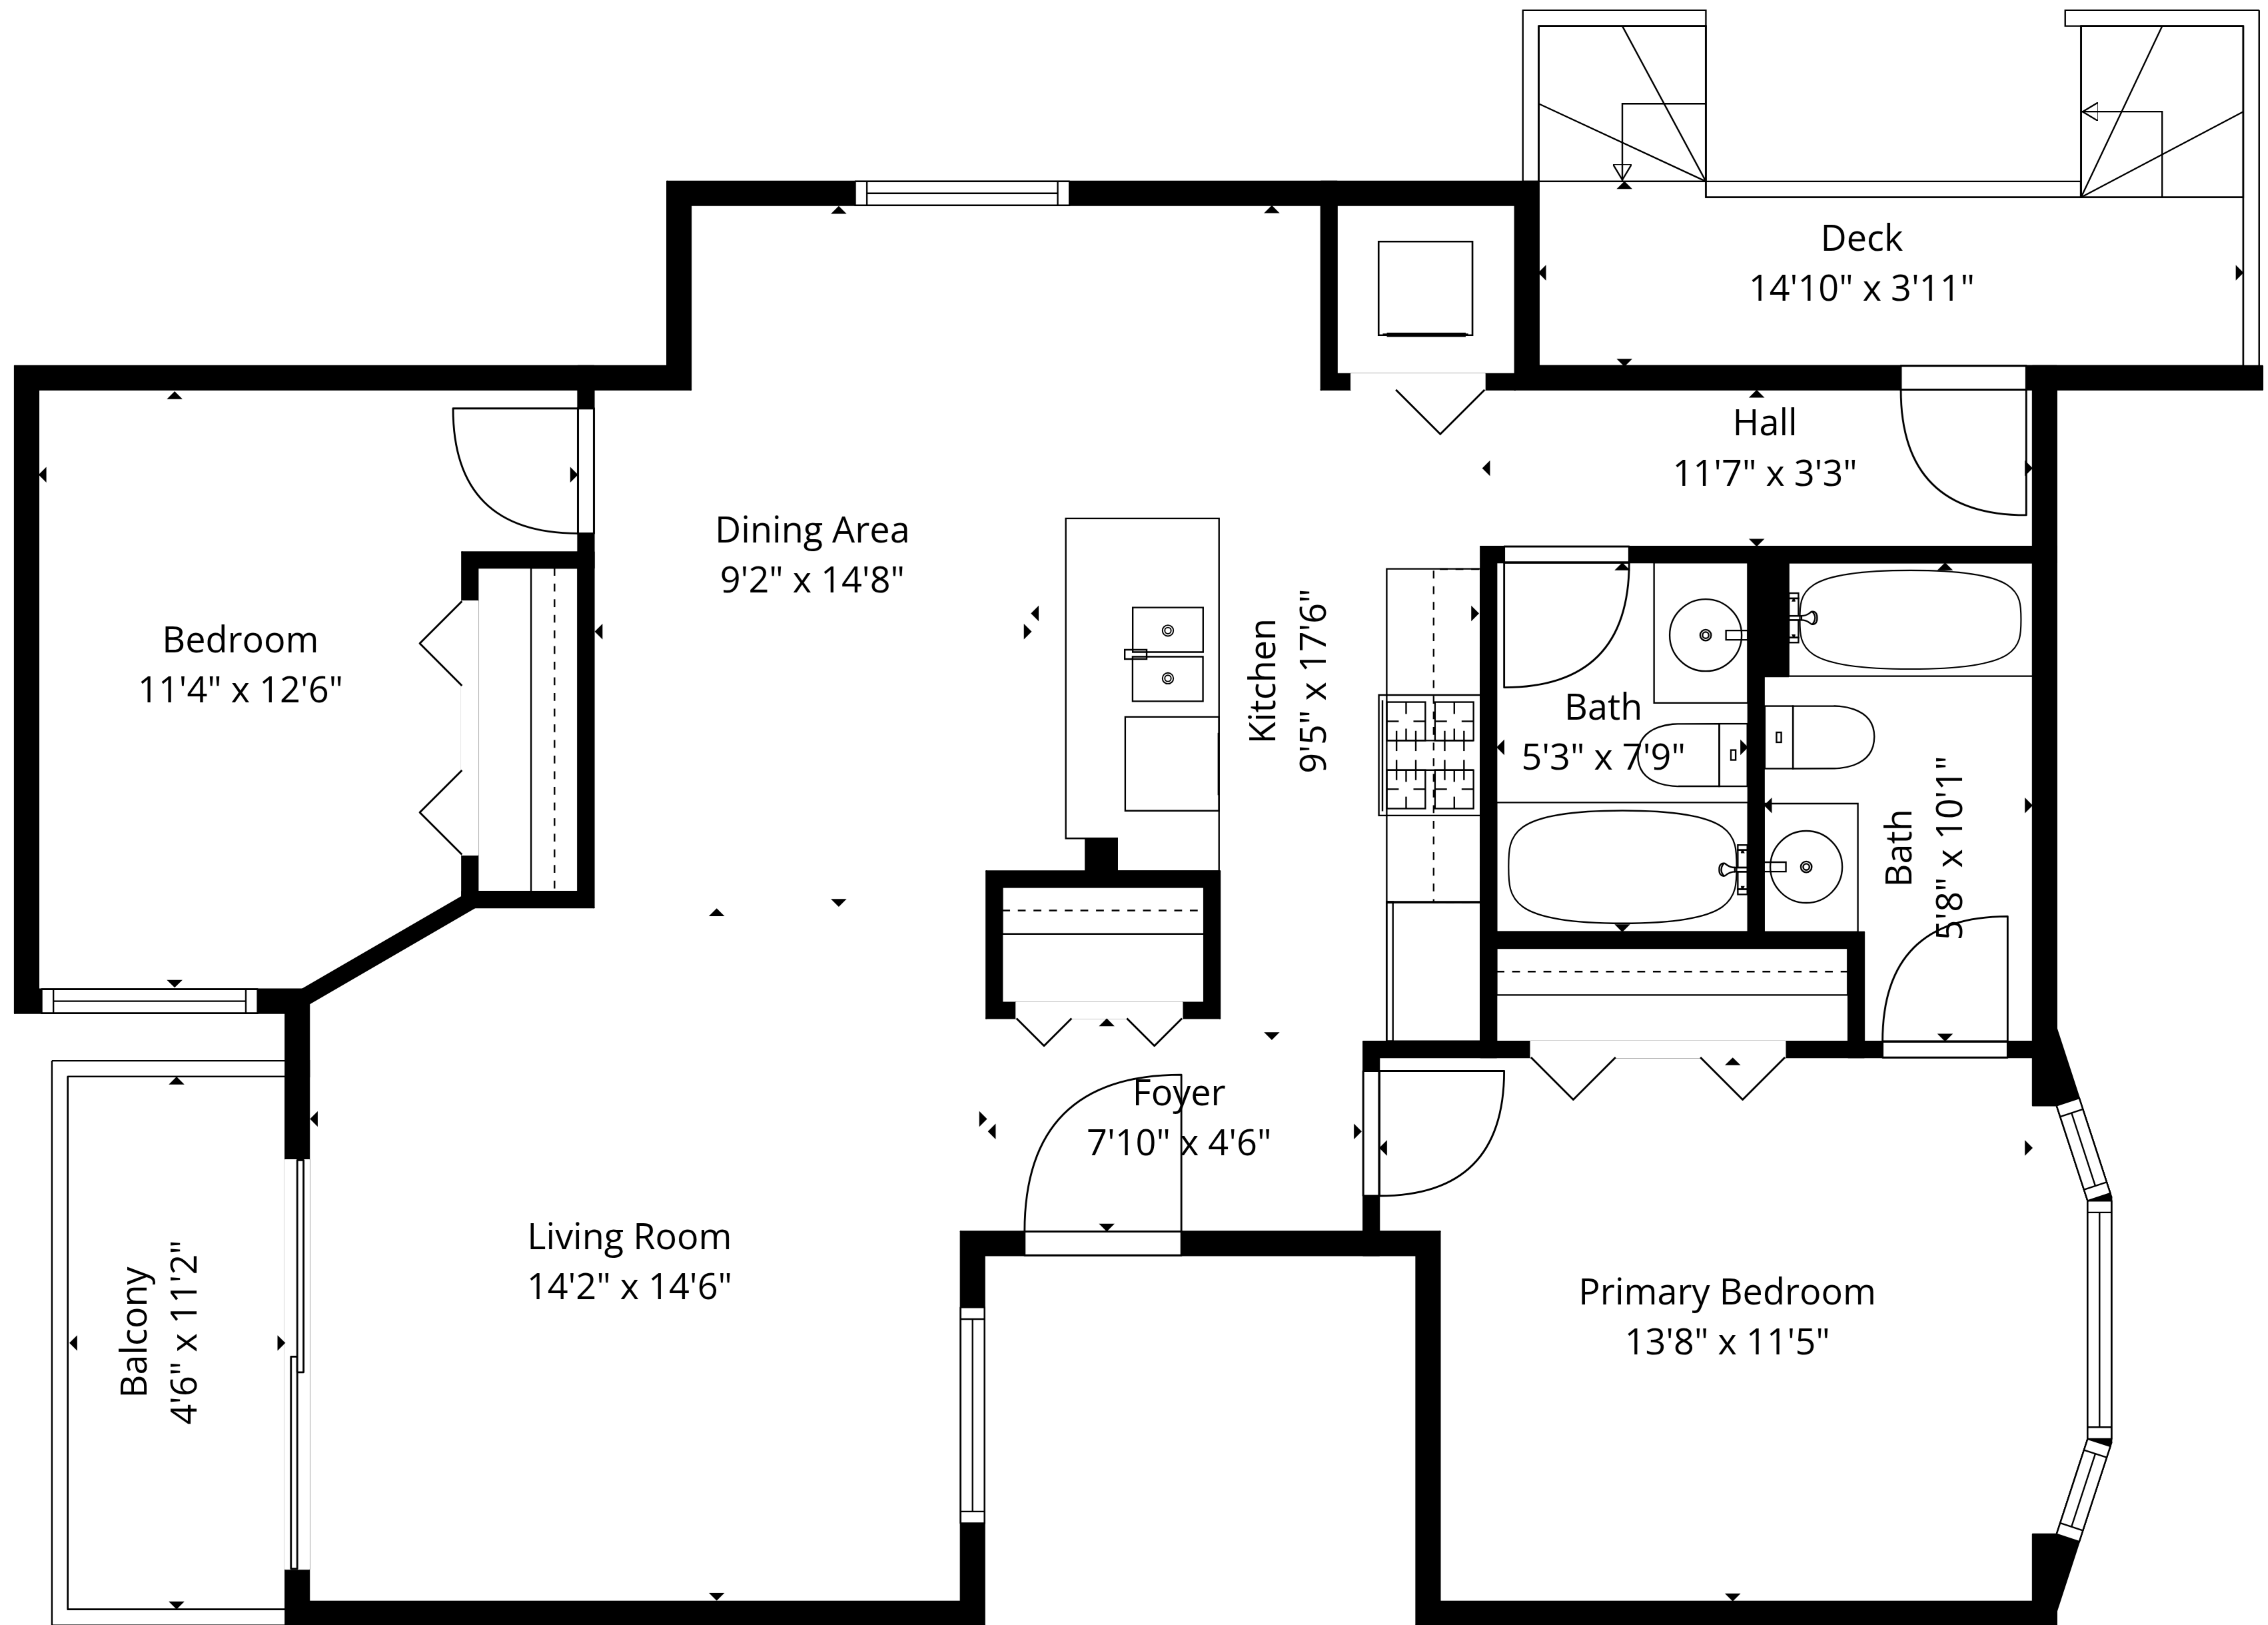

**TOTAL: 979 sq. ft**

1st floor: 979 sq. ft

EXCLUDED AREAS: BALCONY: 51 sq. ft, DECK: 77 sq. ft, BAY WINDOW: 10 sq. ft,

WALLS: 82 sq. ft

**TOTAL: 979 sq. ft**

1st floor: 979 sq. ft

EXCLUDED AREAS: BALCONY: 51 sq. ft, DECK: 77 sq. ft, BAY WINDOW: 10 sq. ft,

WALLS: 82 sq. ft