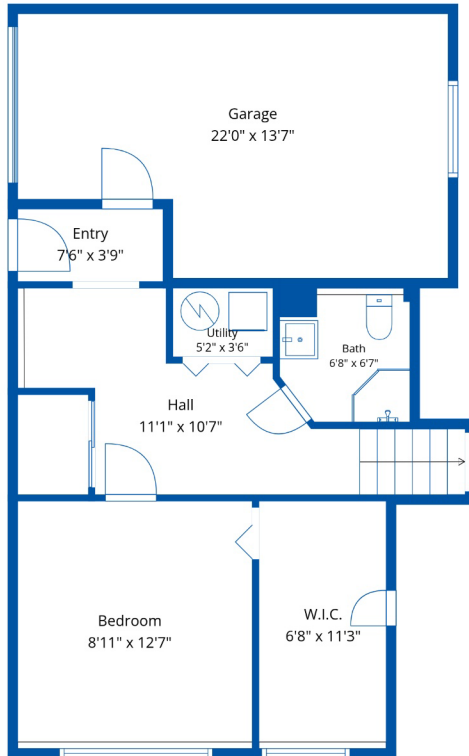

46551 Teton Ave

Crystal De Jager Personal Real Estate Corporation

604-858-7179

crystalcdejager@gmail.com

Estimated Areas:

Below Main: 553 sq. ft

Main Floor: 541 sq. ft

Above Main: 572 sq. ft

Total: 1666 Sq. Ft

46551 Teton Ave

Crystal De Jager Personal Real Estate Corporation

604-858-7179

crystalcdejager@gmail.com

Estimated Areas:

Below Main: 553 sq. ft

Main Floor: 541 sq. ft

Below Main: 553 sq. ft

Main Floor: 541 sq. ft

Above Main: 572 sq. ft

Total: 1666 Sq. Ft