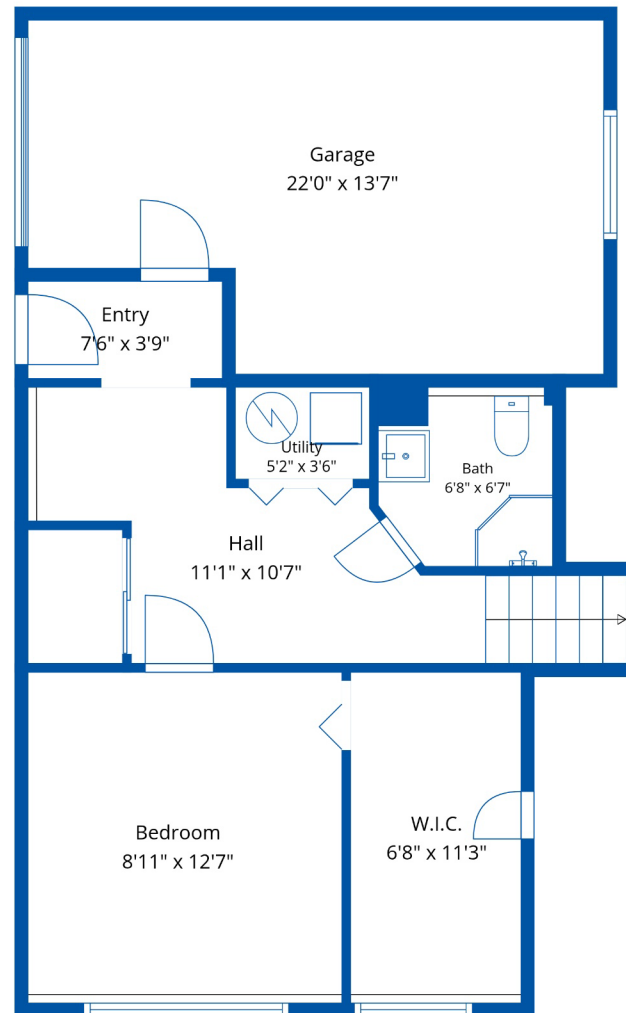

Total: 1666 Sq. Ft

46551 Teton Ave

Crystal De Jager Personal Real Estate Corporation

604-858-7179

crystalcdejager@gmail.com

Estimated Areas:

Below Main: 553 sq. ft

Main Floor: 541 sq. ft

Above Main: 572 sq. ft

Total: 1666 Sq. Ft

46551 Teton Ave

Crystal De Jager Personal Real Estate Corporation

604-858-7179

crystalcdejager@gmail.com

Estimated Areas:

Below Main: 553 sq. ft

Below Main: 553 sq. ft

Main Floor: 541 sq. ft

Above Main: 572 sq. ft

Total: 1666 Sq. Ft