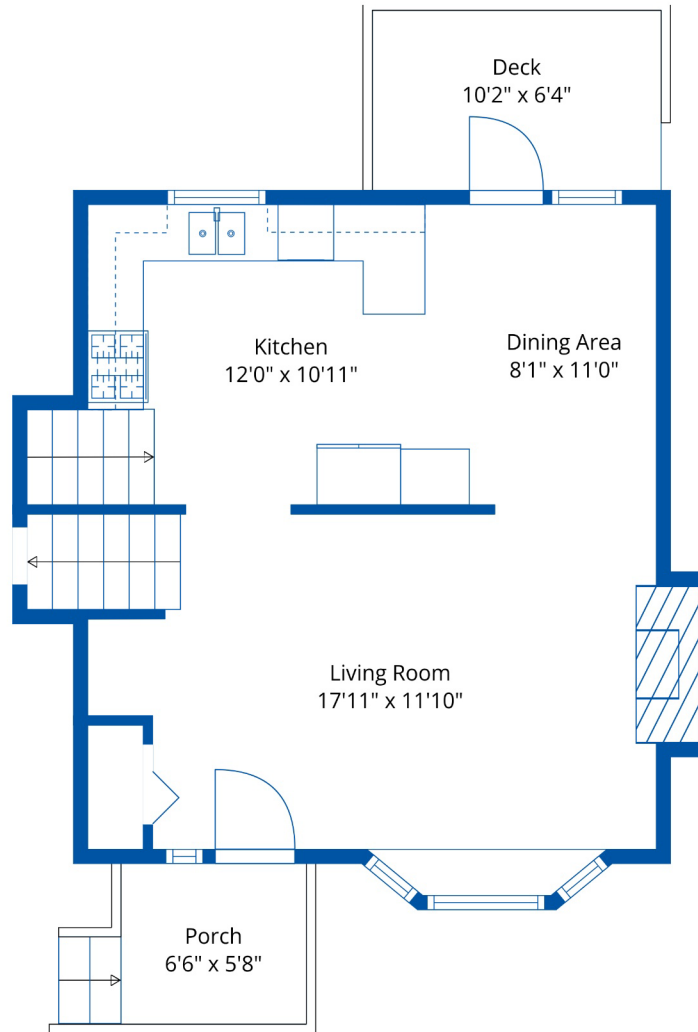

Above Main: 572 sq. ft

Total: 1666 Sq. Ft

46551 Teton Ave

Crystal De Jager Personal Real Estate Corporation

604-858-7179

crystalcdejager@gmail.com

Estimated Areas:

Below Main: 553 sq. ft

Main Floor: 541 sq. ft

Above Main: 572 sq. ft

Total: 1666 Sq. Ft

46551 Teton Ave

Crystal De Jager Personal Real Estate Corporation

604-858-7179

crystalcdejager@gmail.com

Estimated Areas:

Below Main: 553 sq. ft

Main Floor: 541 sq. ft

Above Main: 572 sq. ft

Total: 1666 Sq. Ft