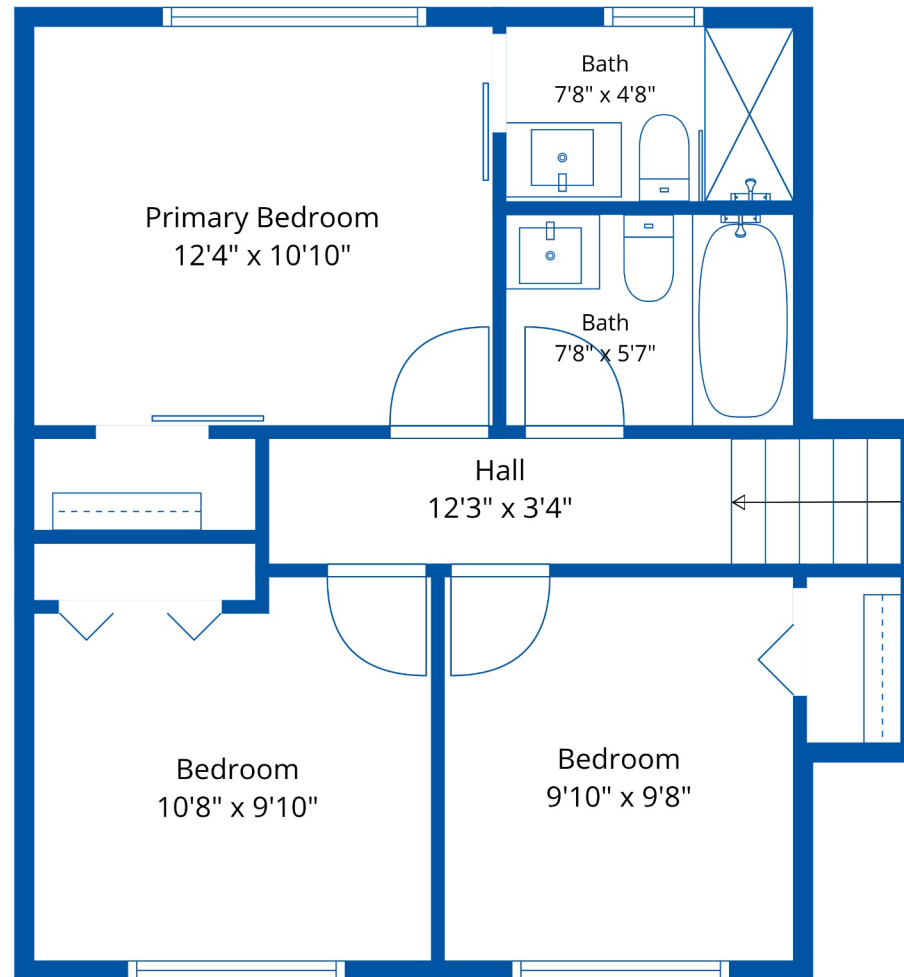

Main Floor: 541 sq. ft

Above Main: 572 sq. ft

Total: 1666 Sq. Ft

46551 Teton Ave

Crystal De Jager Personal Real Estate Corporation

604-858-7179

crystalcdejager@gmail.com

Estimated Areas:

Below Main: 553 sq. ft

Main Floor: 541 sq. ft

Above Main: 572 sq. ft

Total: 1666 Sq. Ft