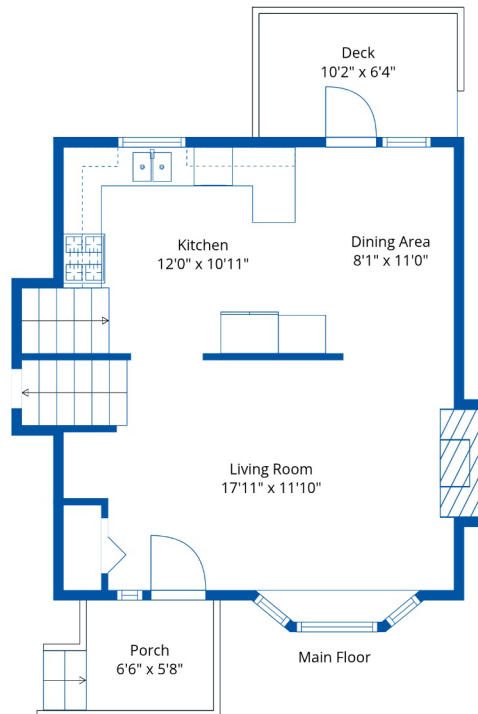

46551 Teton Ave

Crystal De Jager Personal Real Estate Corporation

604-858-7179

crystalcdejager@gmail.com

Estimated Areas:

Below Main: 553 sq. ft

Main Floor: 541 sq. ft

Above Main: 572 sq. ft

Total: 1666 Sq. Ft

46551 Teton Ave

Crystal De Jager Personal Real Estate Corporation

604-858-7179

crystalcdejager@gmail.com

Estimated Areas:

Below Main: 553 sq. ft

Main Floor: 541 sq. ft

Below Main: 553 sq. ft

Main Floor: 541 sq. ft

Above Main: 572 sq. ft

Total: 1666 Sq. Ft