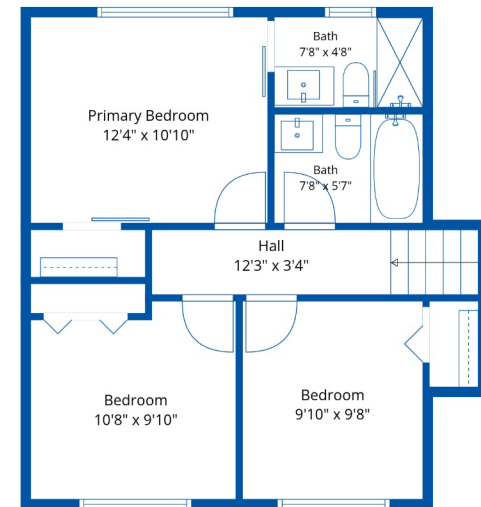

46551 Teton Ave

Crystal De Jager Personal Real Estate Corporation

604-858-7179

crystalcdejager@gmail.com

Estimated Areas:

Below Main: 553 sq. ft

Main Floor: 541 sq. ft

Above Main: 572 sq. ft

Total: 1666 Sq. Ft

46551 Teton Ave

Crystal De Jager Personal Real Estate Corporation

604-858-7179

crystalcdejager@gmail.com

Estimated Areas:

Below Main: 553 sq. ft

Main Floor: 541 sq. ft

Below Main: 553 sq. ft

Main Floor: 541 sq. ft

Above Main: 572 sq. ft

Total: 1666 Sq. Ft