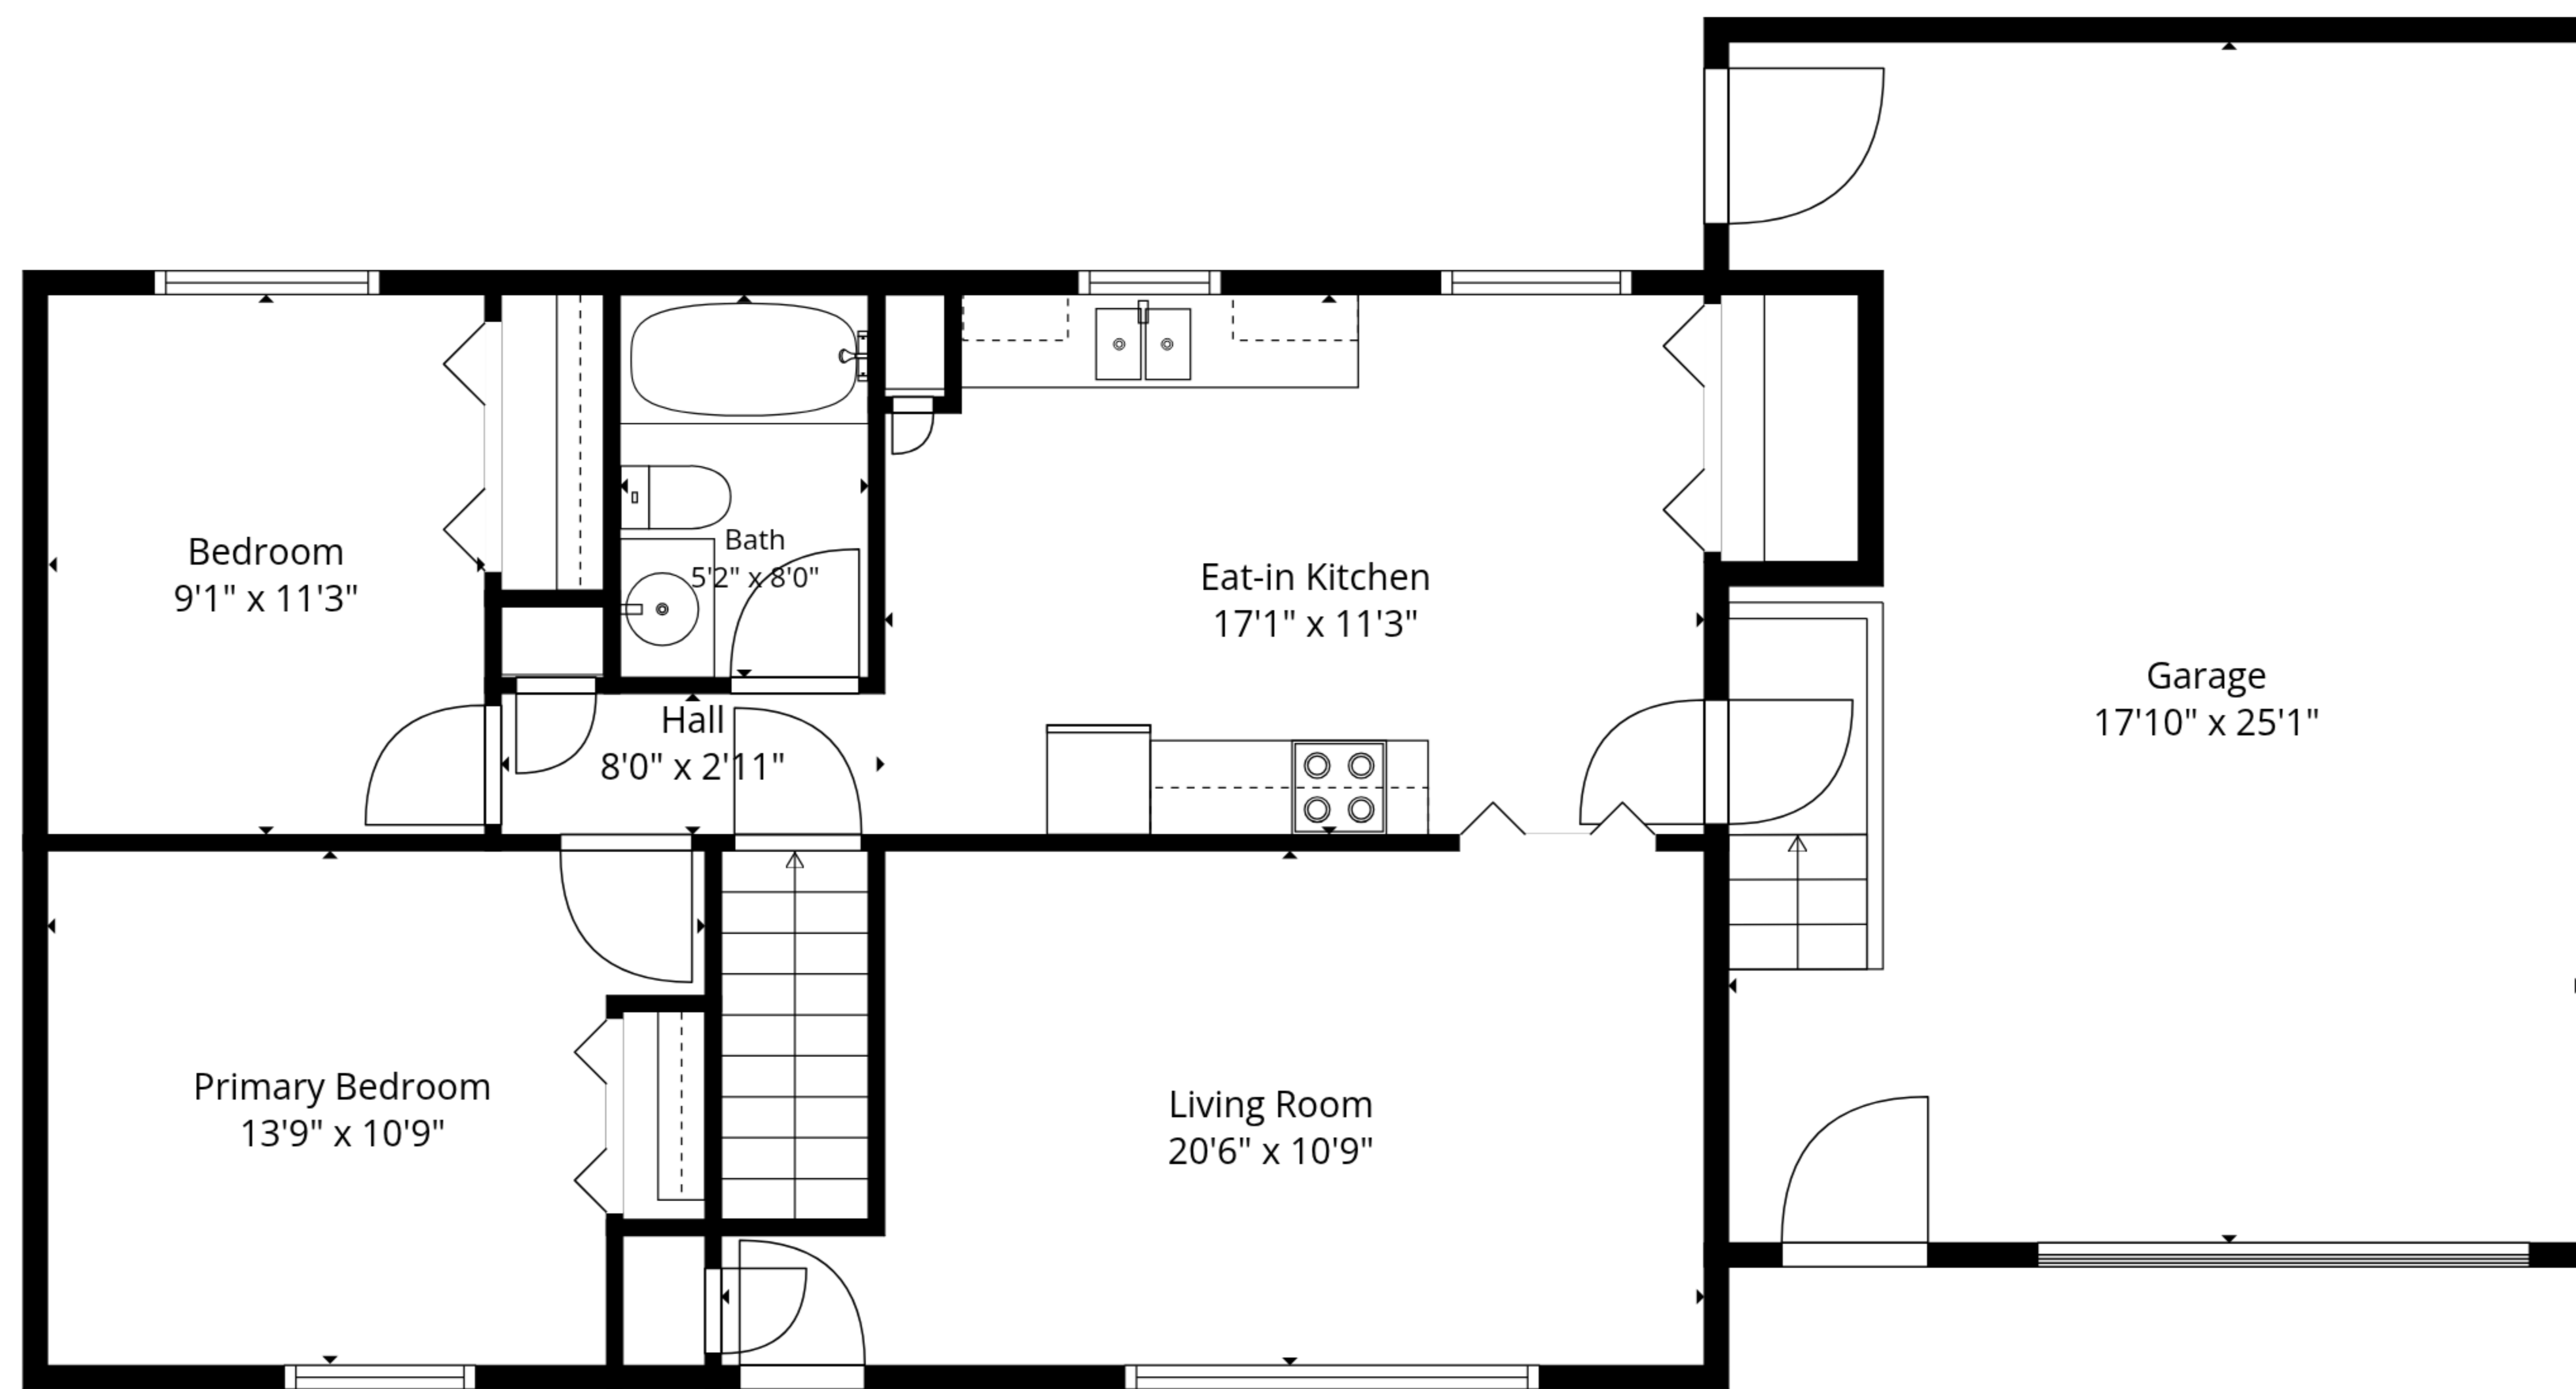

**TOTAL: 975 sq. ft**

Basement: 183 sq. ft, 1st floor: 792 sq. ft

EXCLUDED AREAS: HALF BATH: 164 sq. ft, ROOM: 426 sq. ft, GARAGE: 426 sq. ft,  
WALLS: 154 sq. ft

**TOTAL: 975 sq. ft**

Basement: 183 sq. ft, 1st floor: 792 sq. ft

EXCLUDED AREAS: HALF BATH: 164 sq. ft, ROOM: 426 sq. ft, GARAGE: 426 sq. ft,  
WALLS: 154 sq. ft

1st Floor

Basement

**TOTAL: 975 sq. ft**

Basement: 183 sq. ft, 1st floor: 792 sq. ft

EXCLUDED AREAS: HALF BATH: 164 sq. ft, ROOM: 426 sq. ft, GARAGE: 426 sq. ft,  
WALLS: 154 sq. ft