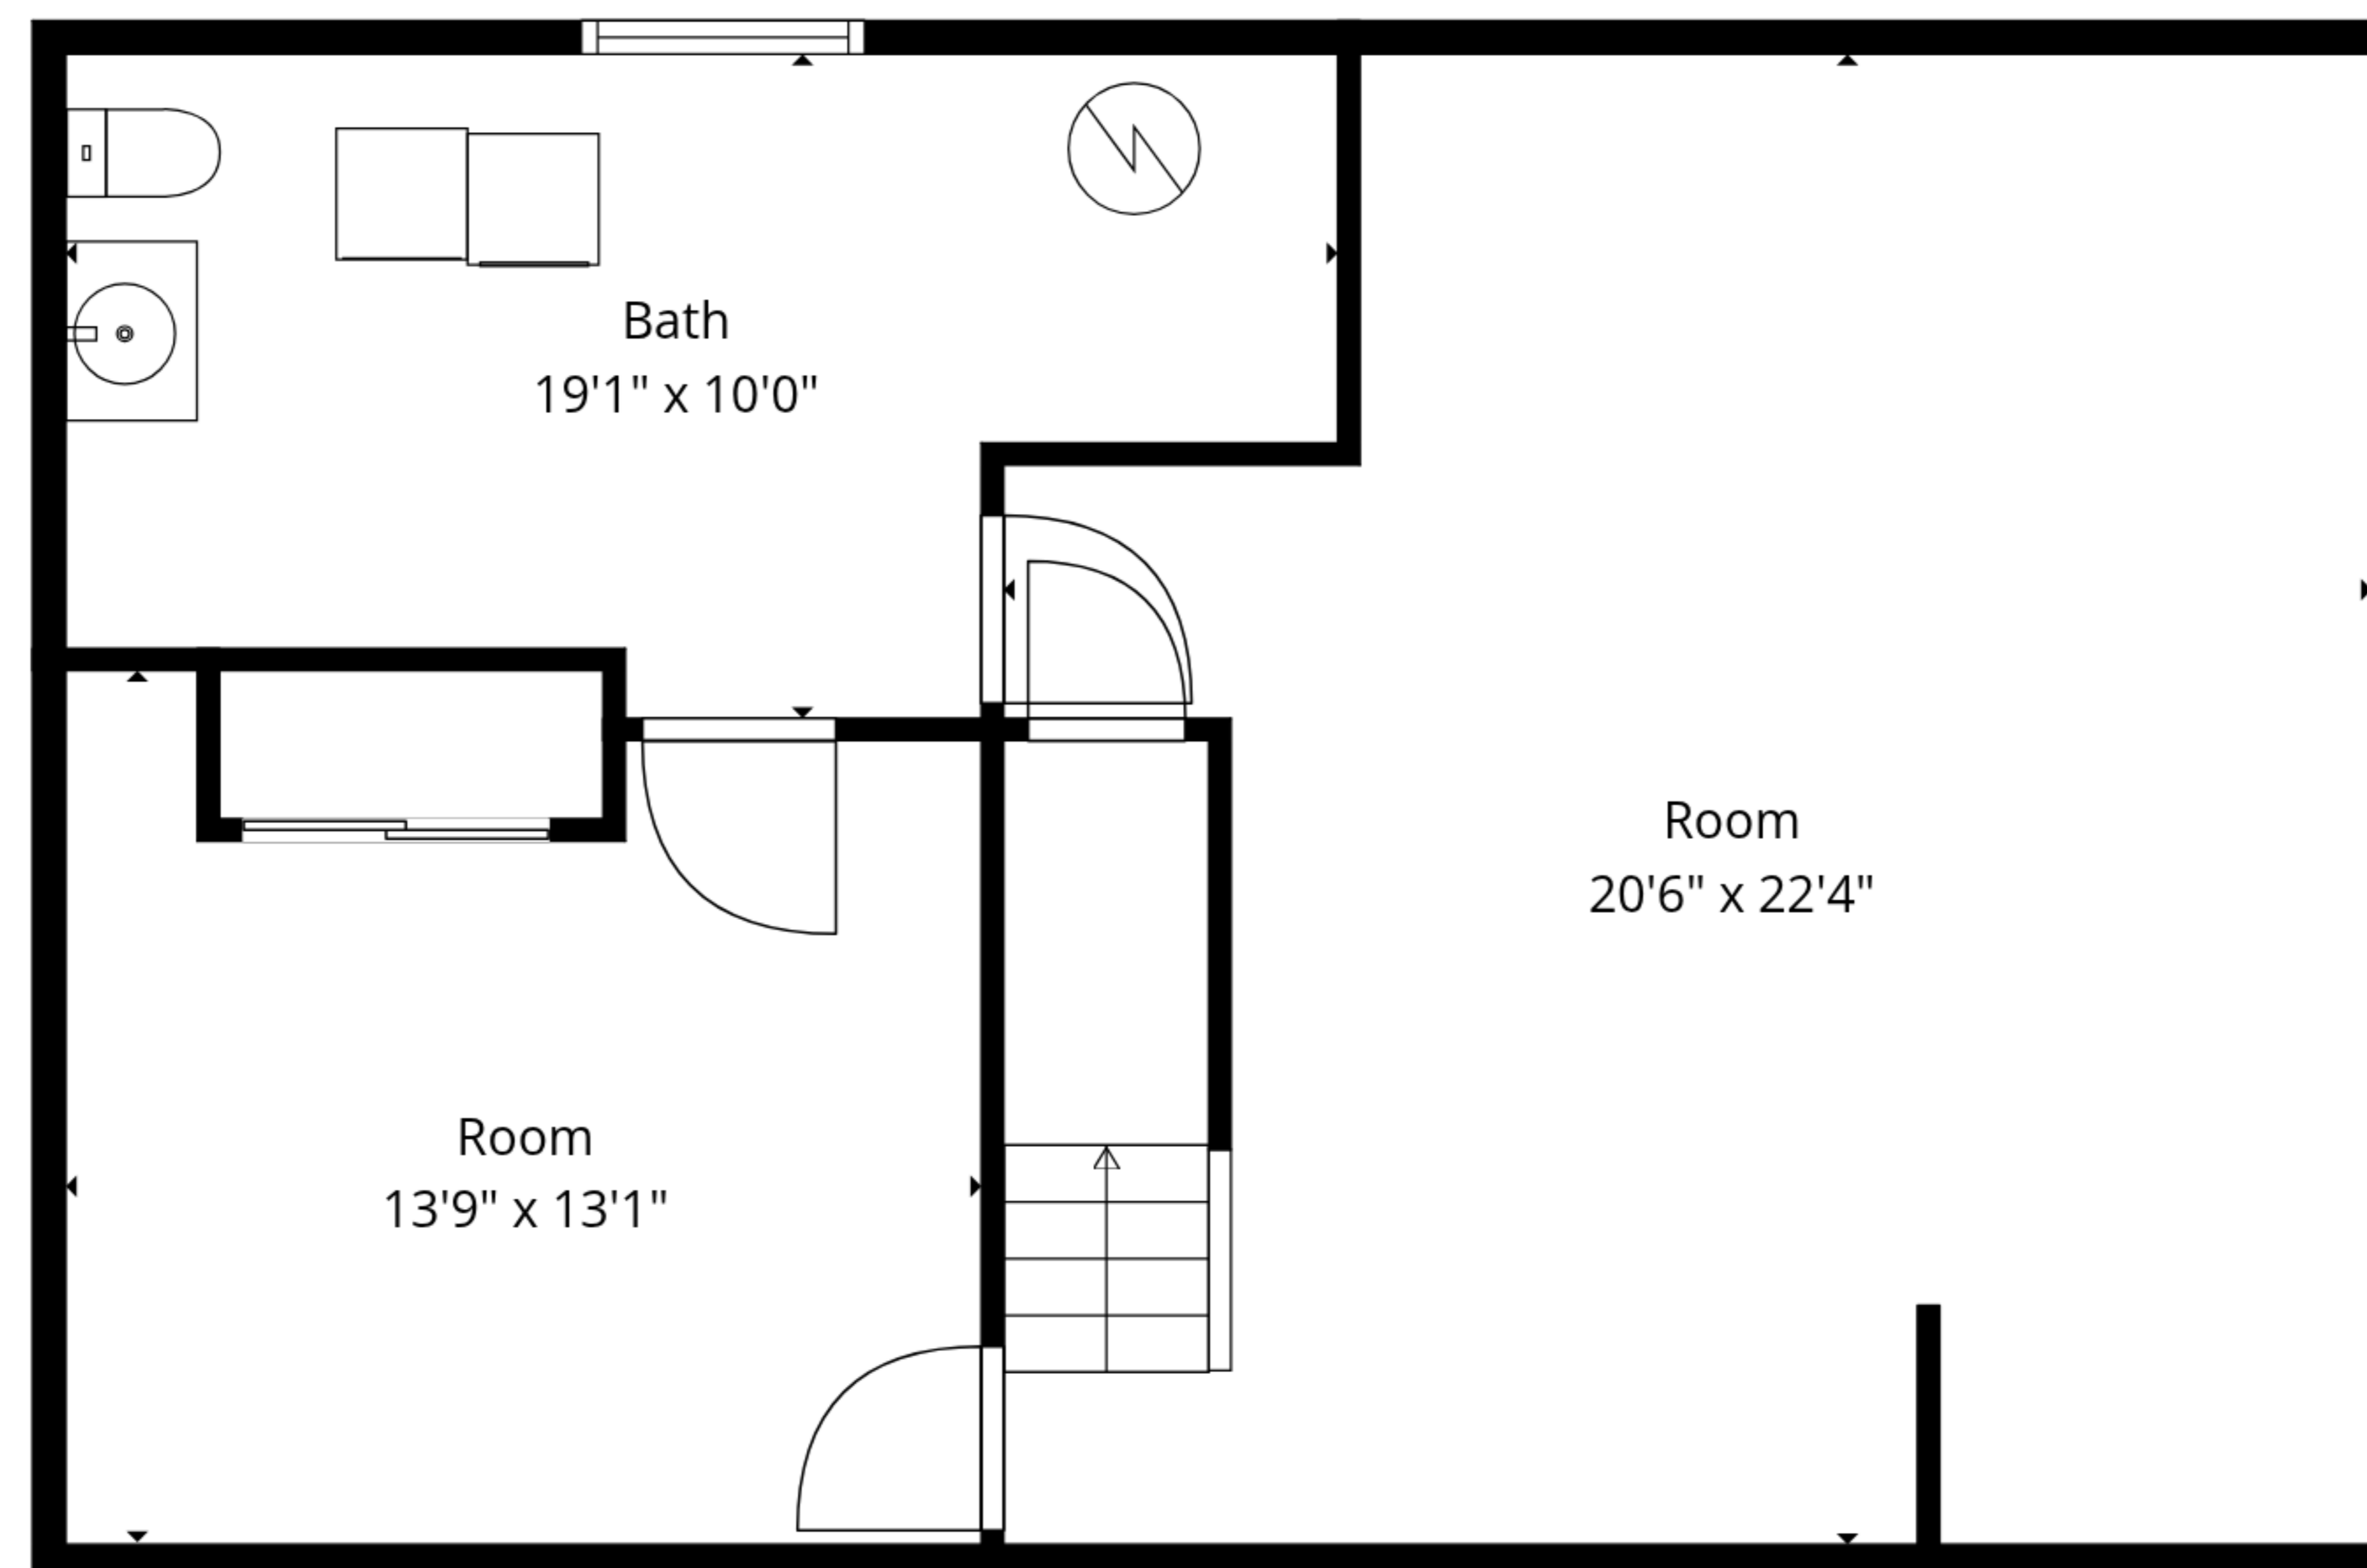

**TOTAL: 975 sq. ft**

Basement: 183 sq. ft, 1st floor: 792 sq. ft

EXCLUDED AREAS: HALF BATH: 164 sq. ft, ROOM: 426 sq. ft, GARAGE: 426 sq. ft,  
WALLS: 154 sq. ft

**TOTAL: 975 sq. ft**

Basement: 183 sq. ft, 1st floor: 792 sq. ft

EXCLUDED AREAS: HALF BATH: 164 sq. ft, ROOM: 426 sq. ft, GARAGE: 426 sq. ft,  
WALLS: 154 sq. ft

1st Floor

Basement

**TOTAL: 975 sq. ft**

Basement: 183 sq. ft, 1st floor: 792 sq. ft

EXCLUDED AREAS: HALF BATH: 164 sq. ft, ROOM: 426 sq. ft, GARAGE: 426 sq. ft,  
WALLS: 154 sq. ft