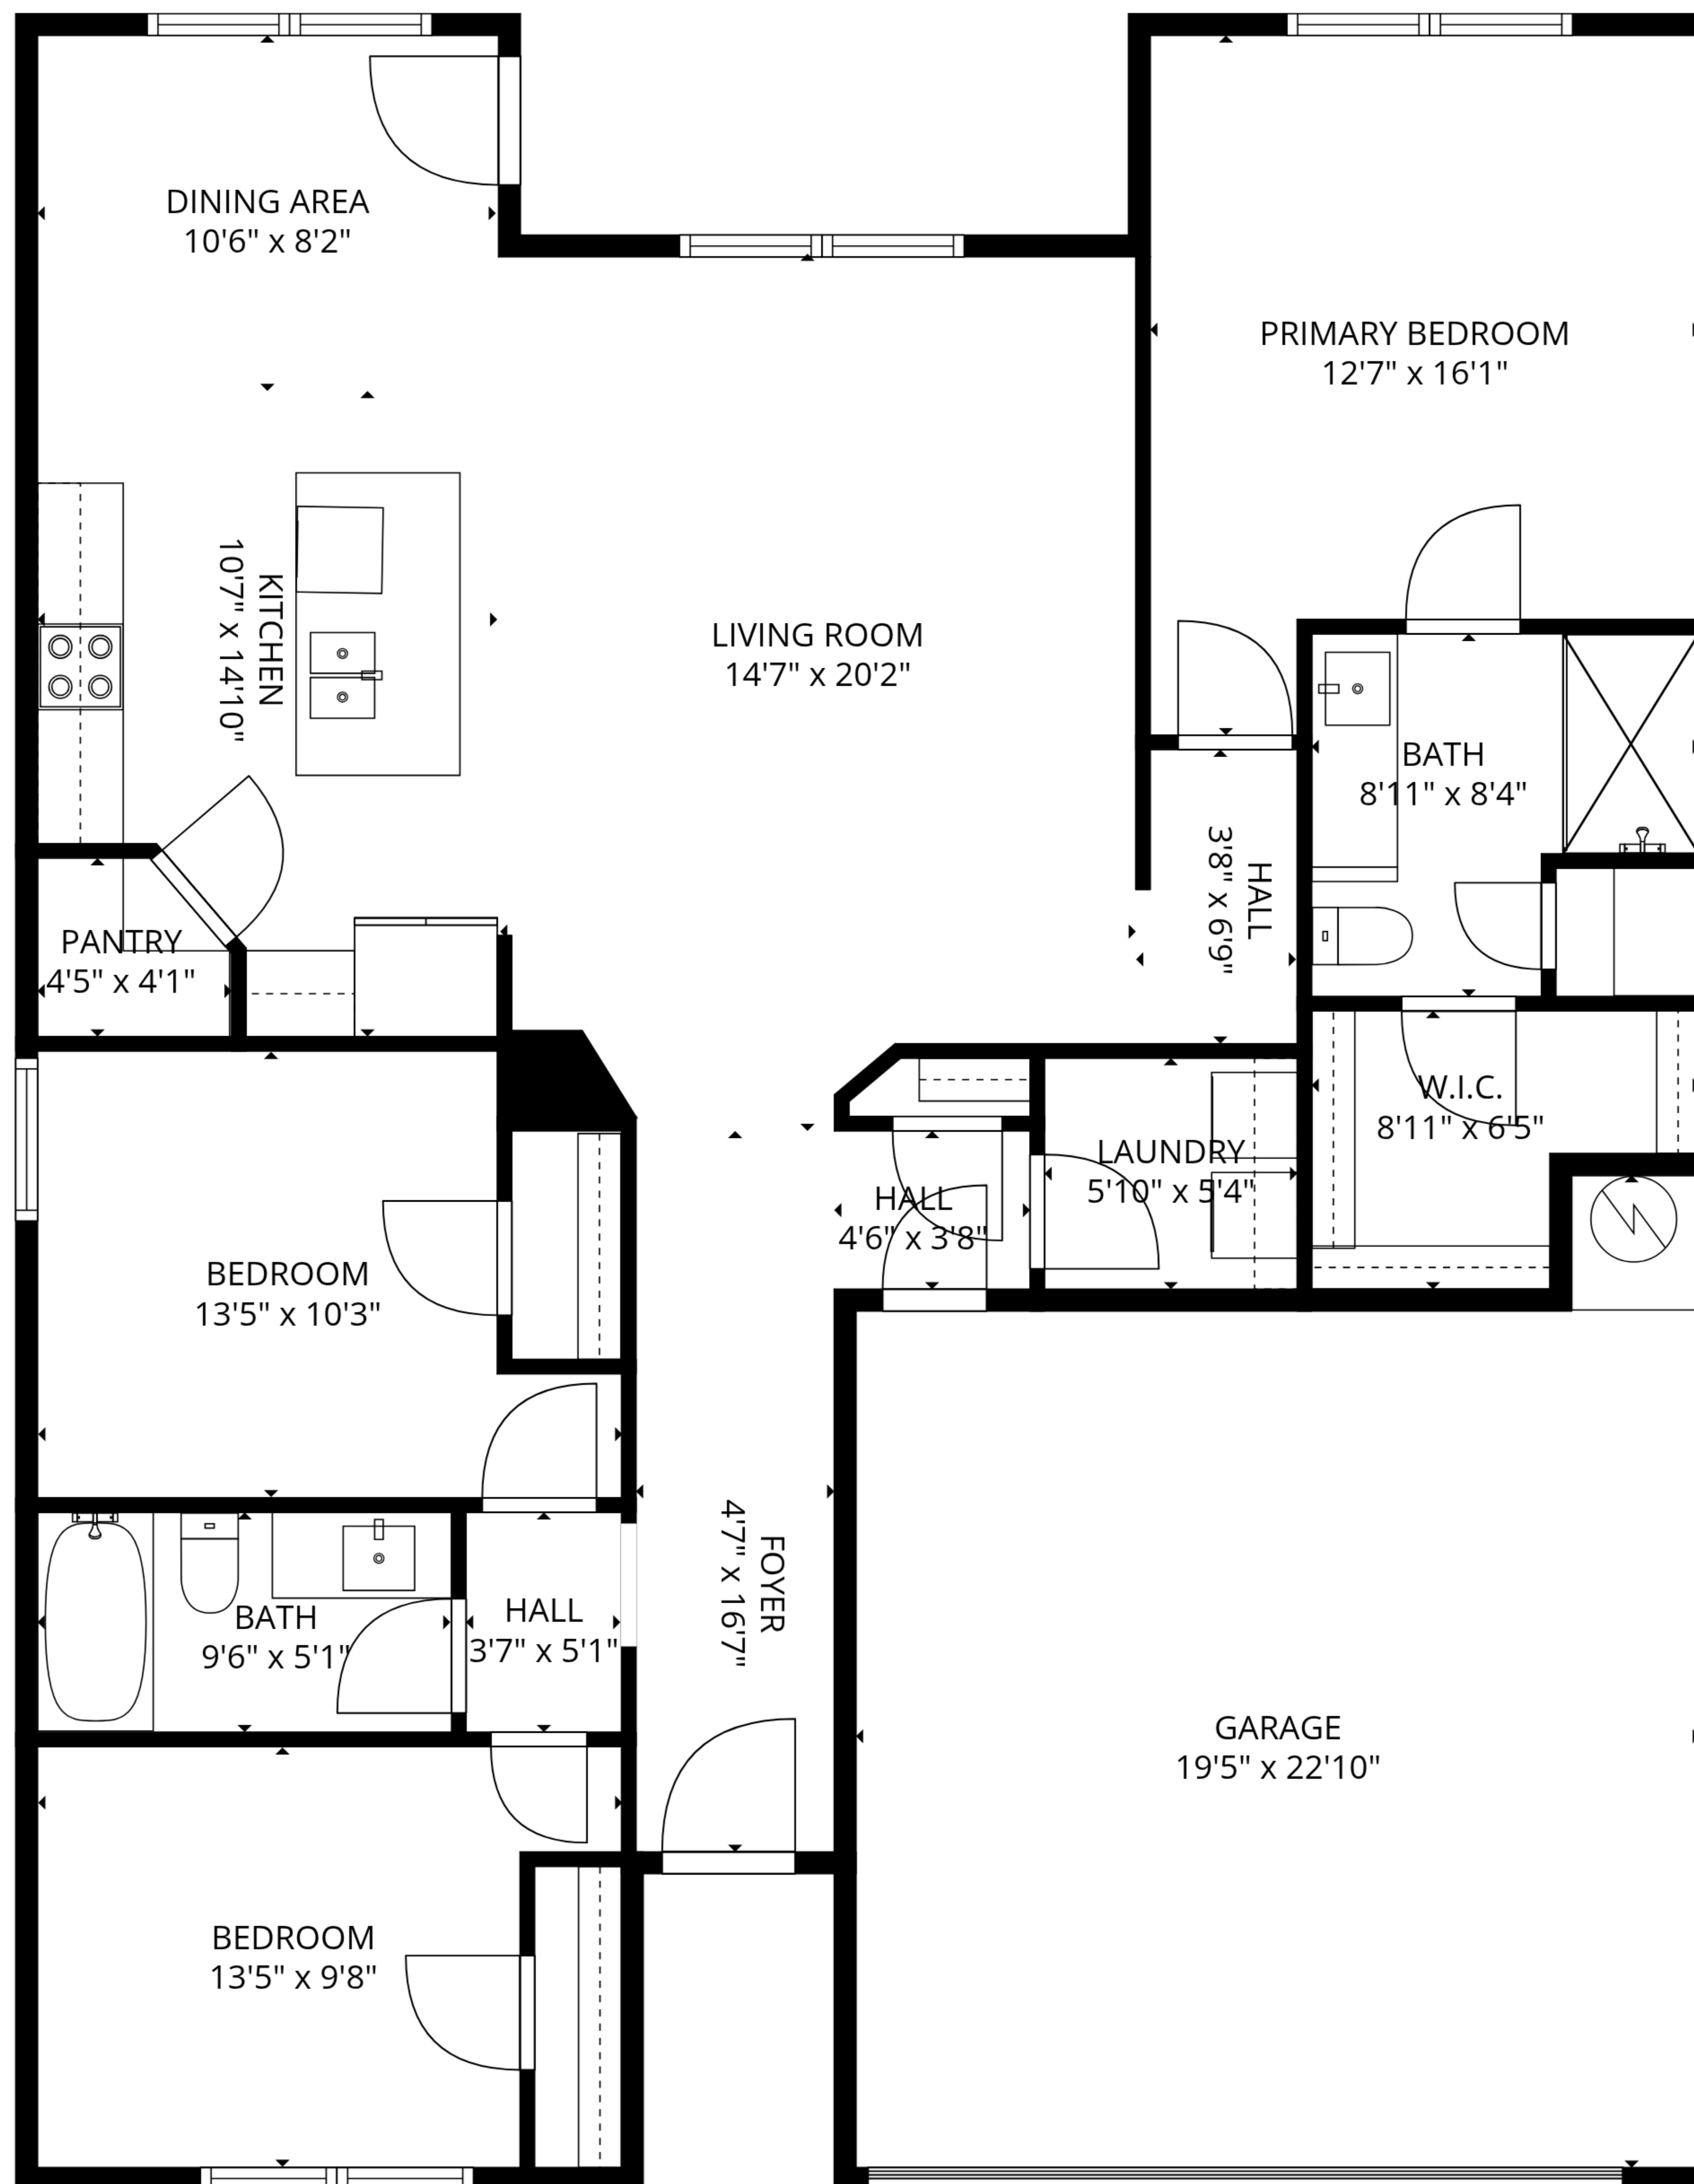

TOTAL: 1346 sq. ft

1st floor: 1346 sq. ft

EXCLUDED AREAS: GARAGE: 391 sq. ft, WALLS: 118 sq. ft

TOTAL: 1346 sq. ft

1st floor: 1346 sq. ft

EXCLUDED AREAS: GARAGE: 391 sq. ft, WALLS: 118 sq. ft