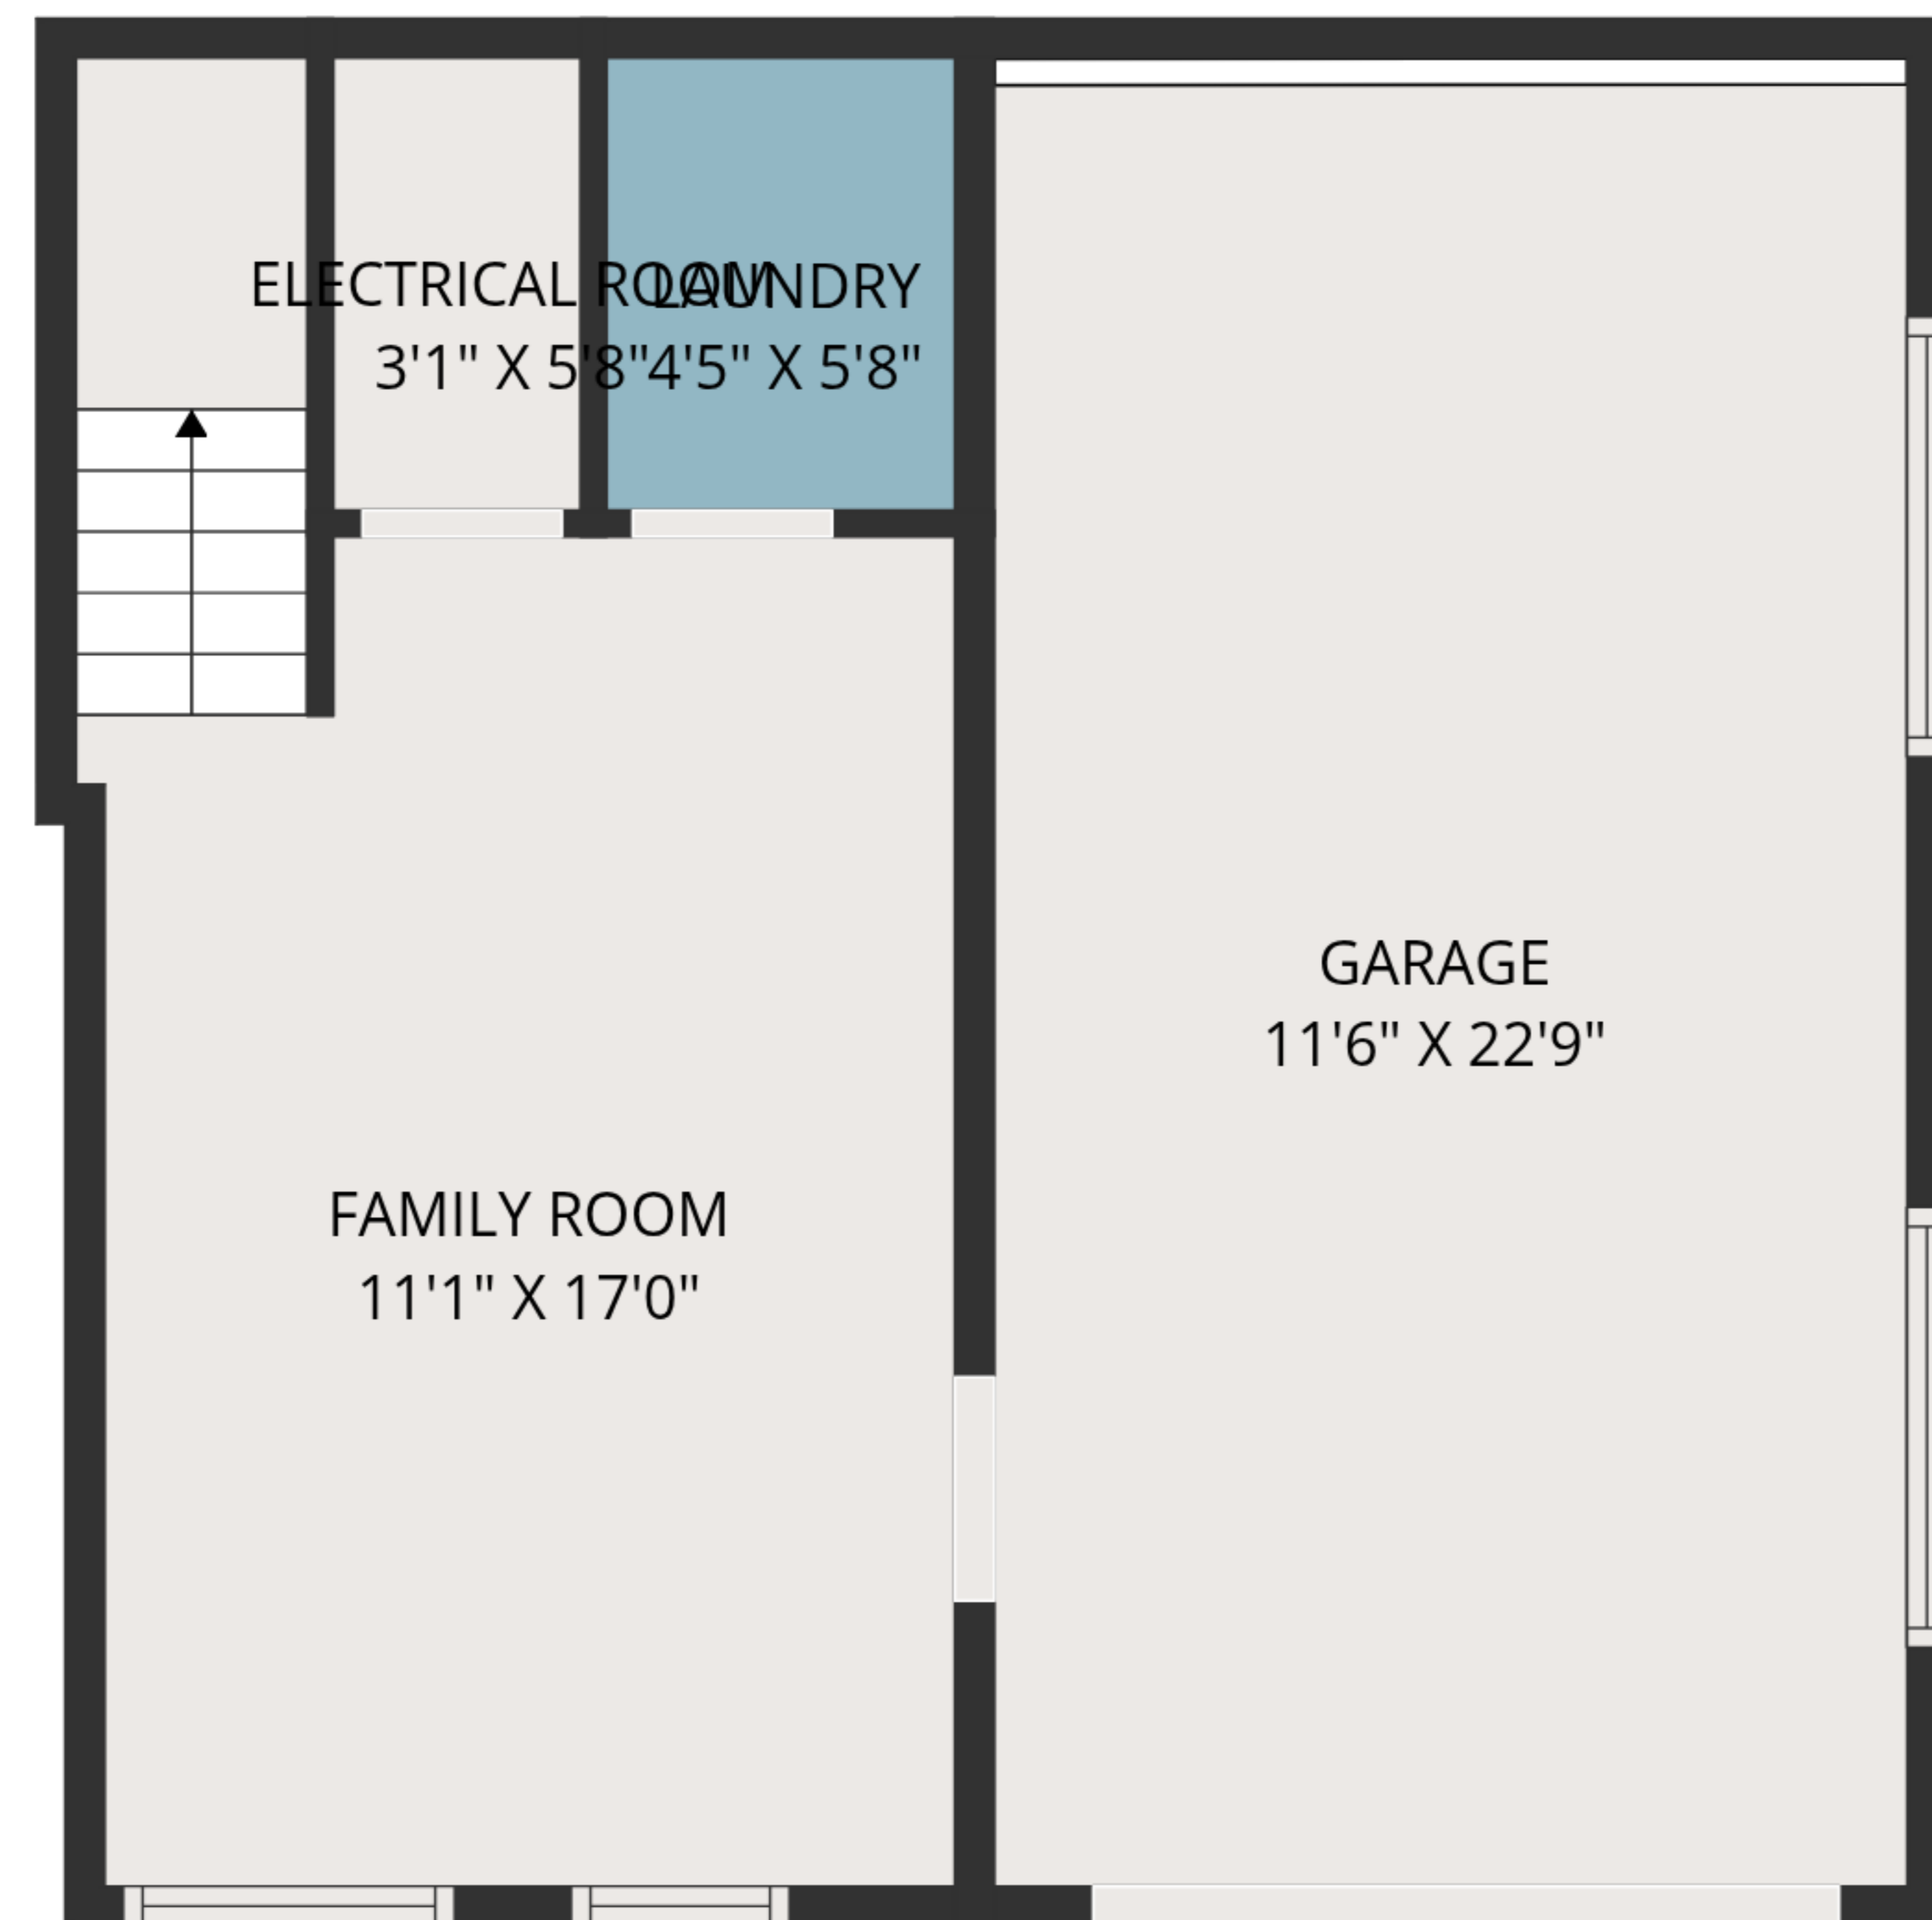

TOTAL: 1437 sq. ft

1st floor: 251 sq. ft, 2nd floor: 641 sq. ft, 3rd floor: 545 sq. ft

EXCLUDED AREAS: GARAGE: 265 sq. ft, SCREENED PORCH: 123 sq. ft, BAY WINDOW: 20 sq. ft,
WALLS: 186 sq. ft

MEASUREMENTS ARE DEEMED HIGHLY RELIABLE BUT NOT GUARANTEED.