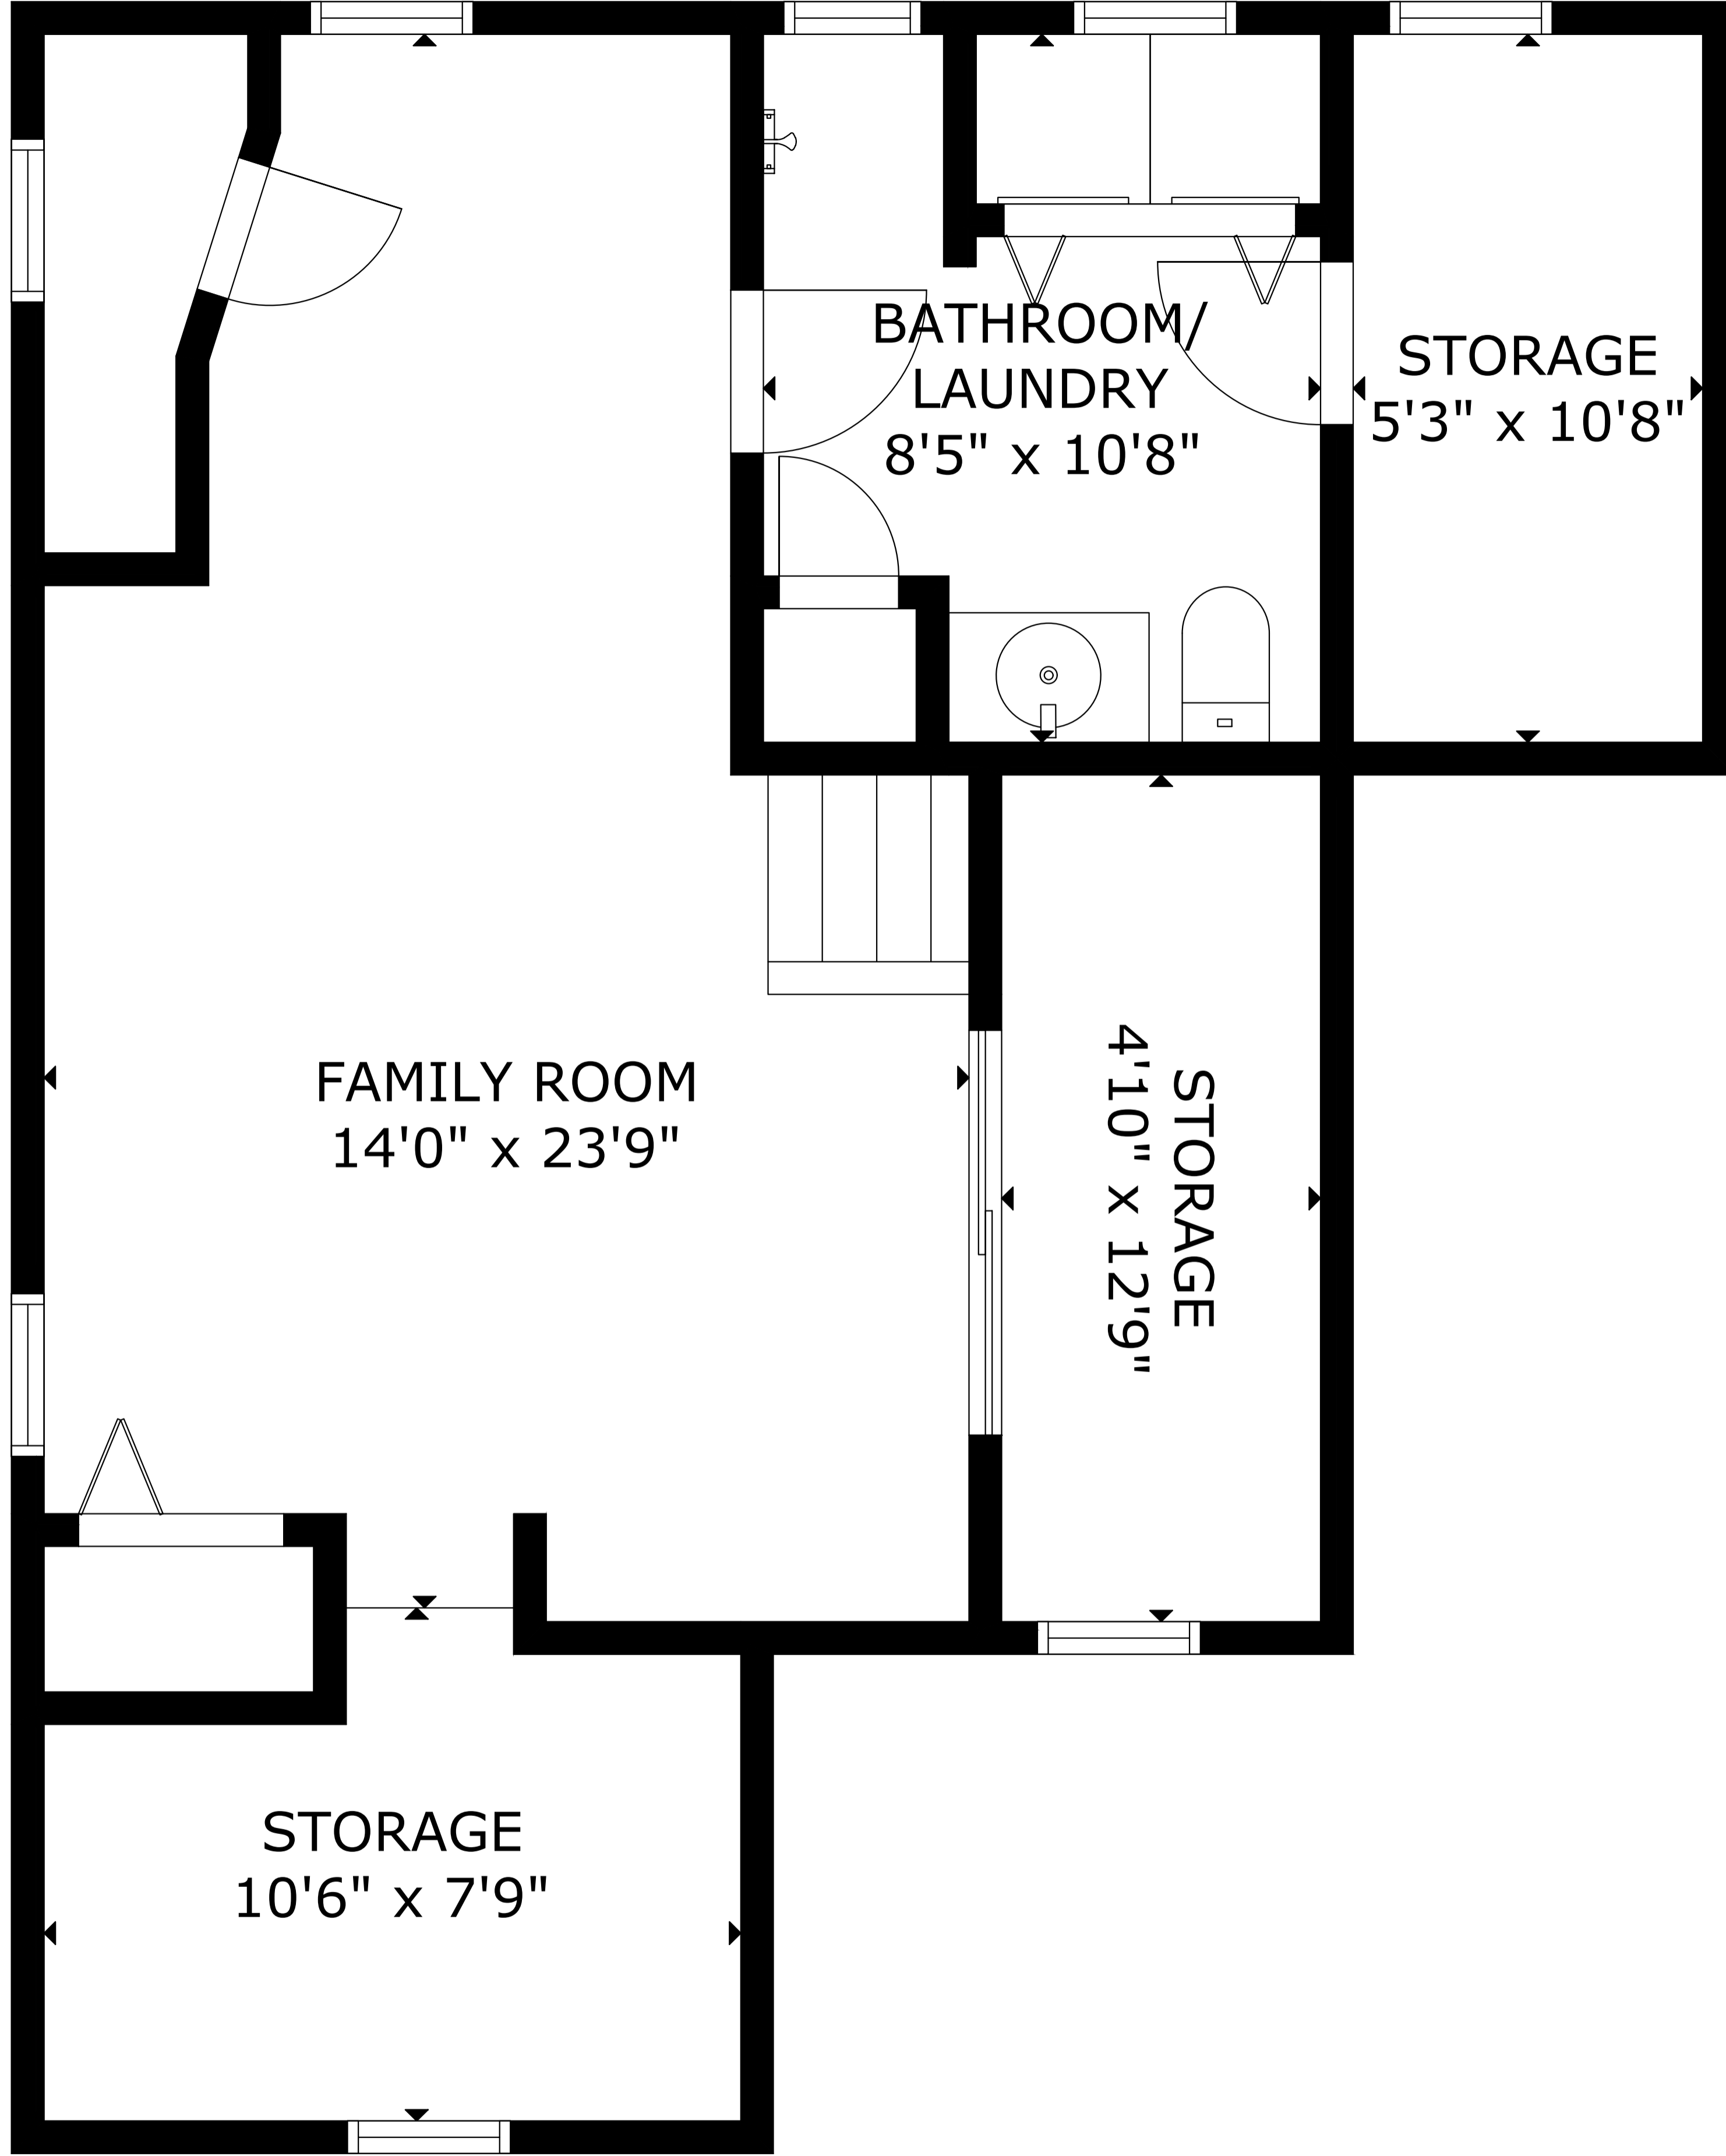

370 Demarest Ave, , Oradell, NJ, 07649, United States

GROSS INTERNAL AREA
TOTAL: 2,202 sq ft

LOWER FLOOR: 602 sq ft, MAIN FLOOR: 697 sq ft

SECOND FLOOR: 535 sq ft, ATTIC: 368 sq ft

EXCLUDED AREAS: DECK: 257 sq ft

THIS FLOOR PLAN IS PROVIDED FOR ILLUSTRATION PURPOSES ONLY WITH THE PERMISSION OF THE SELLER. ROOM POSITIONS AND DIMENSIONS ARE APPROXIMATE AND ARE NOT GUARANTEED TO BE EXACT OR TO SCALE. THE BUYER SHOULD CONFIRM MEASUREMENTS FOR ACCURACY.