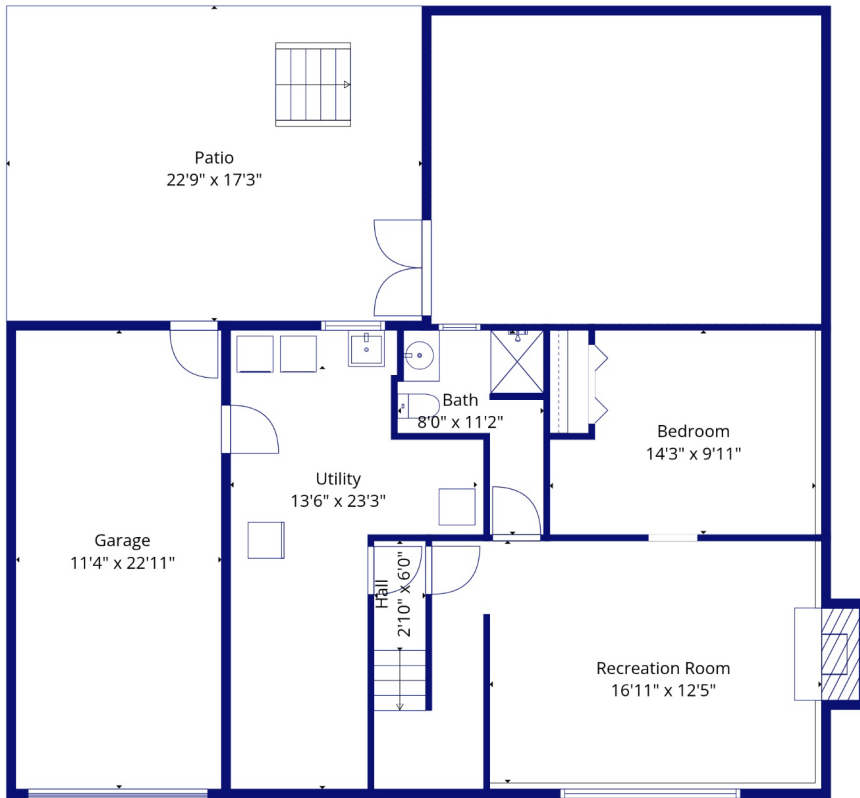

### Estimated Areas:

Below Main: 1014 sq. ft (230 sq. ft unfinished)

Main Floor: 1265 sq. ft

**Total: 2279 Sq. Ft (230 Sq. Ft Unfinished)**

19426 63a Ave

Steve Malin  
6043026757

steve@movewithmalin.com

### Estimated Areas:

Below Main: 1014 sq. ft (230 sq. ft unfinished)

Main Floor: 1265 sq. ft

**Total: 2279 Sq. Ft (230 Sq. Ft Unfinished)**

19426 63a Ave

Steve Malin  
6043026757

steve@movewithmalin.com

Below Main

Main Floor

### Estimated Areas:

Below Main: 1014 sq. ft (230 sq. ft unfinished)

Main Floor: 1265 sq. ft

Total: 2279 Sq. Ft (230 Sq. Ft Unfinished)