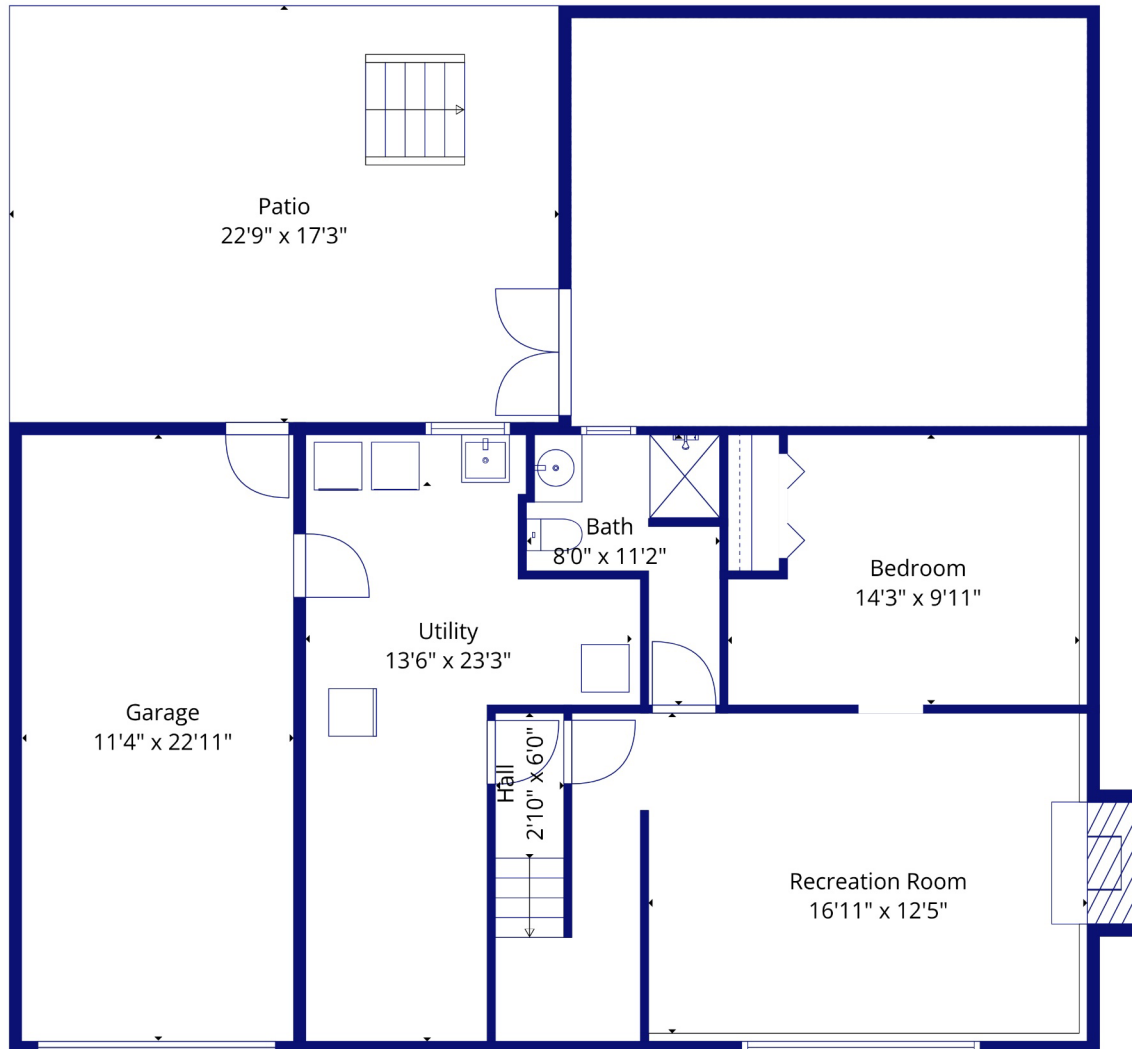

### Estimated Areas:

Below Main: 1014 sq. ft (230 sq. ft unfinished)

Main Floor: 1265 sq. ft

**Total: 2279 Sq. Ft (230 Sq. Ft Unfinished)**

19426 63a Ave

Steve Malin  
6043026757

steve@movewithmalin.com

### Estimated Areas:

Below Main: 1014 sq. ft (230 sq. ft unfinished)

Main Floor: 1265 sq. ft

**Total: 2279 Sq. Ft (230 Sq. Ft Unfinished)**

19426 63a Ave

Steve Malin  
6043026757

steve@movewithmalin.com

Below Main

Main Floor

### Estimated Areas:

Below Main: 1014 sq. ft (230 sq. ft unfinished)

Main Floor: 1265 sq. ft

Total: 2279 Sq. Ft (230 Sq. Ft Unfinished)