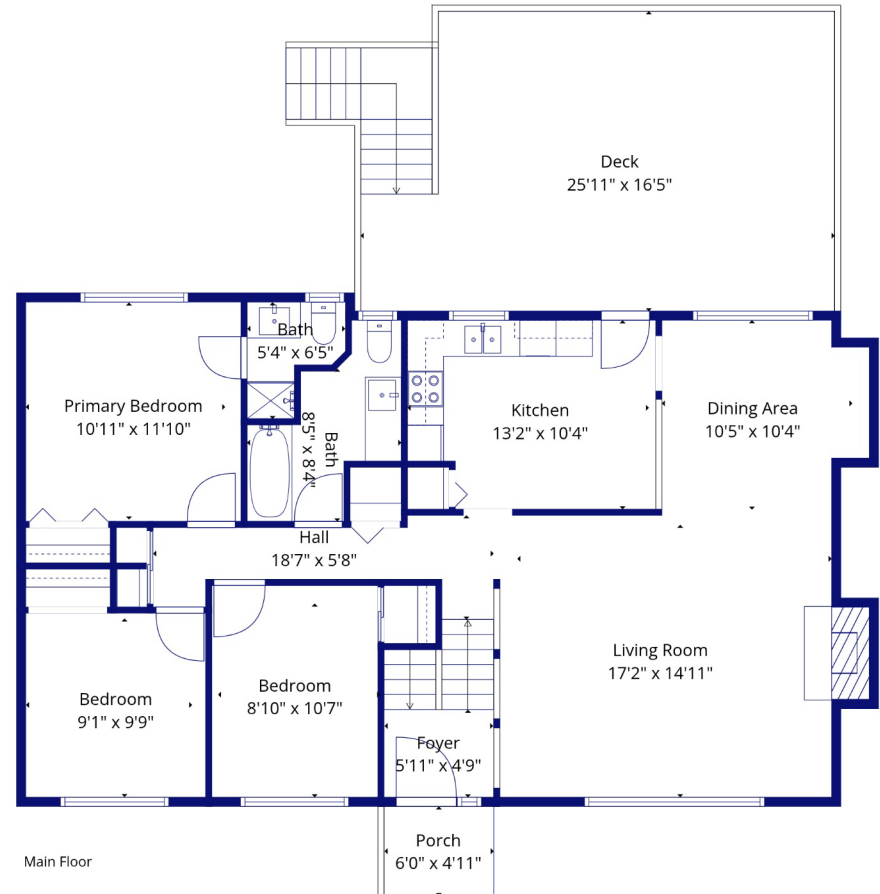

### Estimated Areas:

Below Main: 1014 sq. ft (230 sq. ft unfinished)

Main Floor: 1265 sq. ft

**Total: 2279 Sq. Ft (230 Sq. Ft Unfinished)**

19426 63a Ave

Steve Malin  
6043026757

steve@movewithmalin.com

### Estimated Areas:

Below Main: 1014 sq. ft (230 sq. ft unfinished)

Main Floor: 1265 sq. ft

**Total: 2279 Sq. Ft (230 Sq. Ft Unfinished)**

19426 63a Ave

Steve Malin  
6043026757

steve@movewithmalin.com

Below Main

Main Floor

### Estimated Areas:

Below Main: 1014 sq. ft (230 sq. ft unfinished)

Main Floor: 1265 sq. ft

Total: 2279 Sq. Ft (230 Sq. Ft Unfinished)