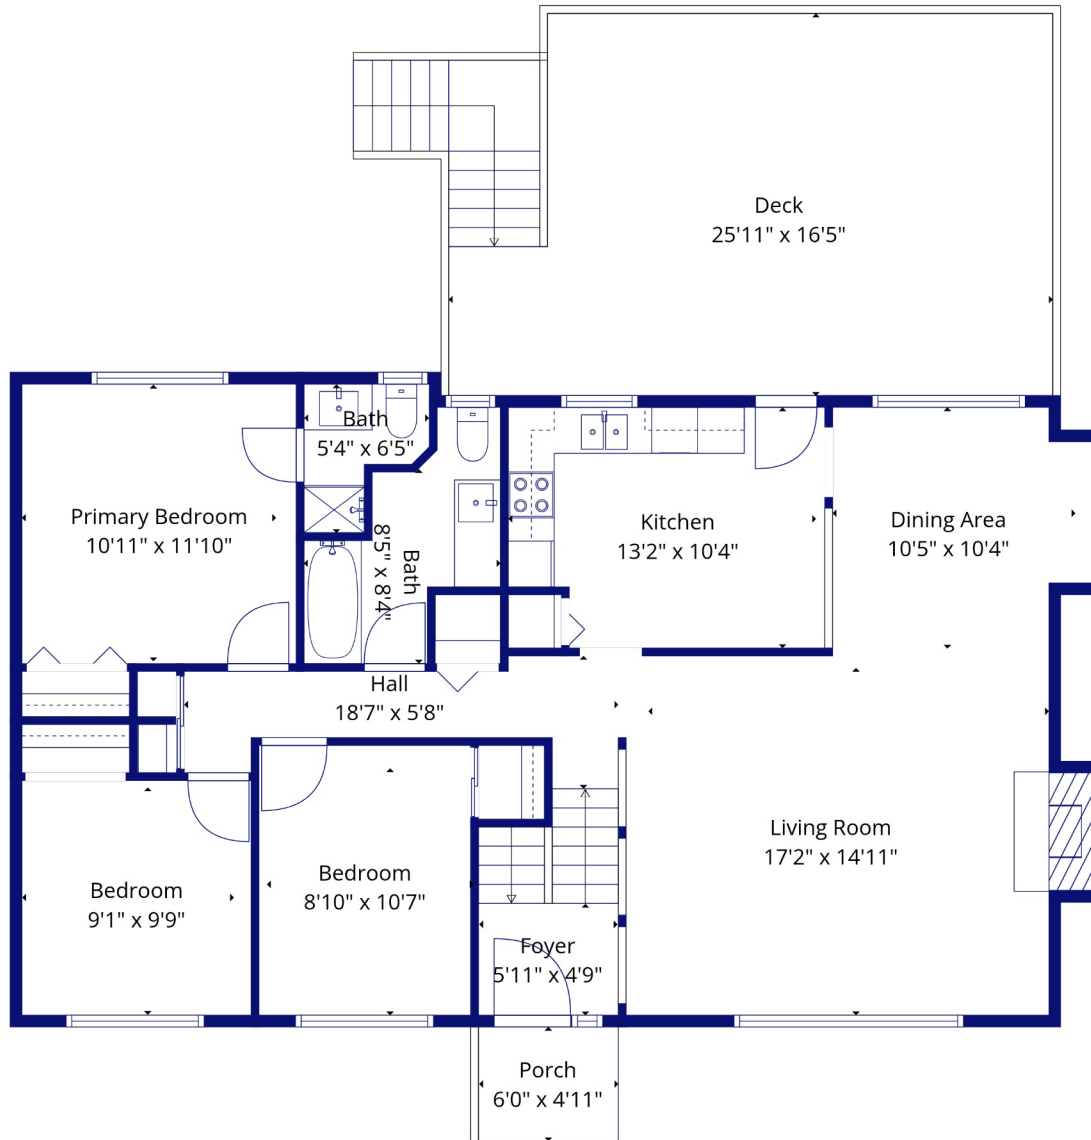

### Estimated Areas:

Below Main: 1014 sq. ft (230 sq. ft unfinished)

Main Floor: 1265 sq. ft

**Total: 2279 Sq. Ft (230 Sq. Ft Unfinished)**

19426 63a Ave

Steve Malin  
6043026757

steve@movewithmalin.com

### Estimated Areas:

Below Main: 1014 sq. ft (230 sq. ft unfinished)

Main Floor: 1265 sq. ft

**Total: 2279 Sq. Ft (230 Sq. Ft Unfinished)**

19426 63a Ave

Steve Malin  
6043026757

steve@movewithmalin.com

Below Main

Main Floor

### Estimated Areas:

Below Main: 1014 sq. ft (230 sq. ft unfinished)

Main Floor: 1265 sq. ft

Total: 2279 Sq. Ft (230 Sq. Ft Unfinished)