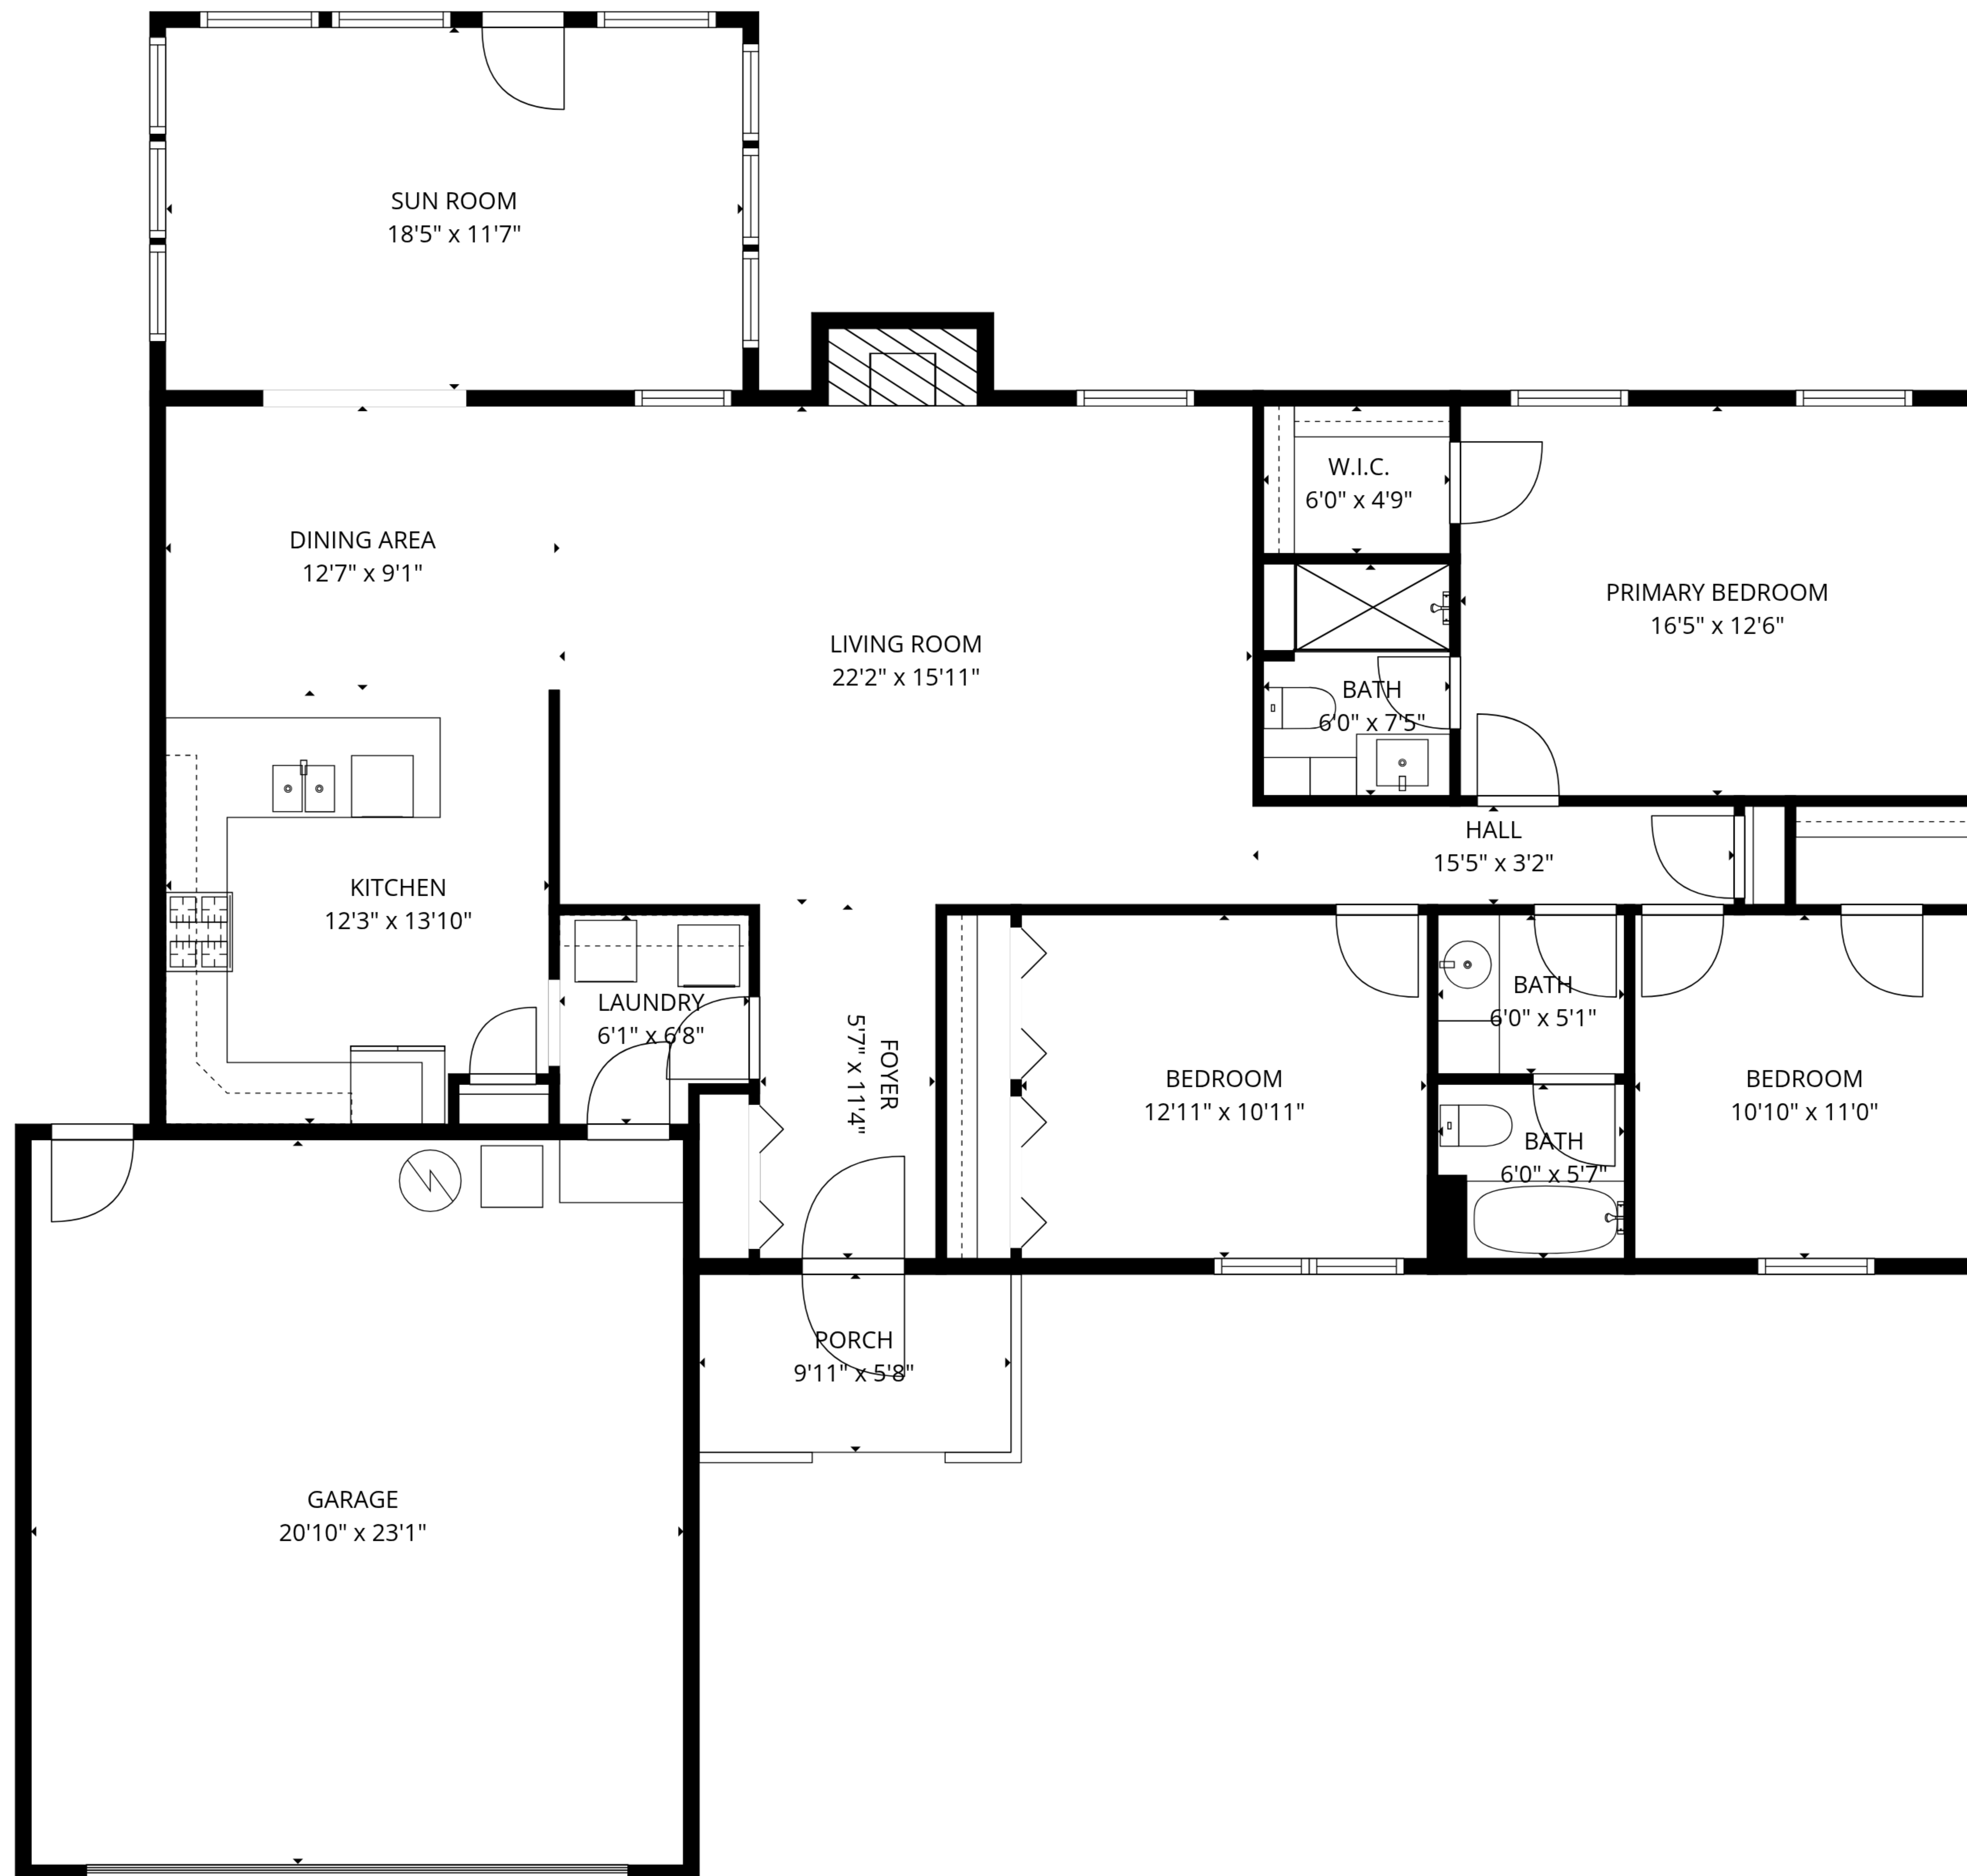

TOTAL: 1729 sq. ft
 1st floor: 1729 sq. ft
 EXCLUDED AREAS: GARAGE: 484 sq. ft, PORCH: 57 sq. ft, FIREPLACE: 14 sq. ft,
 WALLS: 129 sq. ft

TOTAL: 1729 sq. ft
 1st floor: 1729 sq. ft
 EXCLUDED AREAS: GARAGE: 484 sq. ft, PORCH: 57 sq. ft, FIREPLACE: 14 sq. ft,
 WALLS: 129 sq. ft