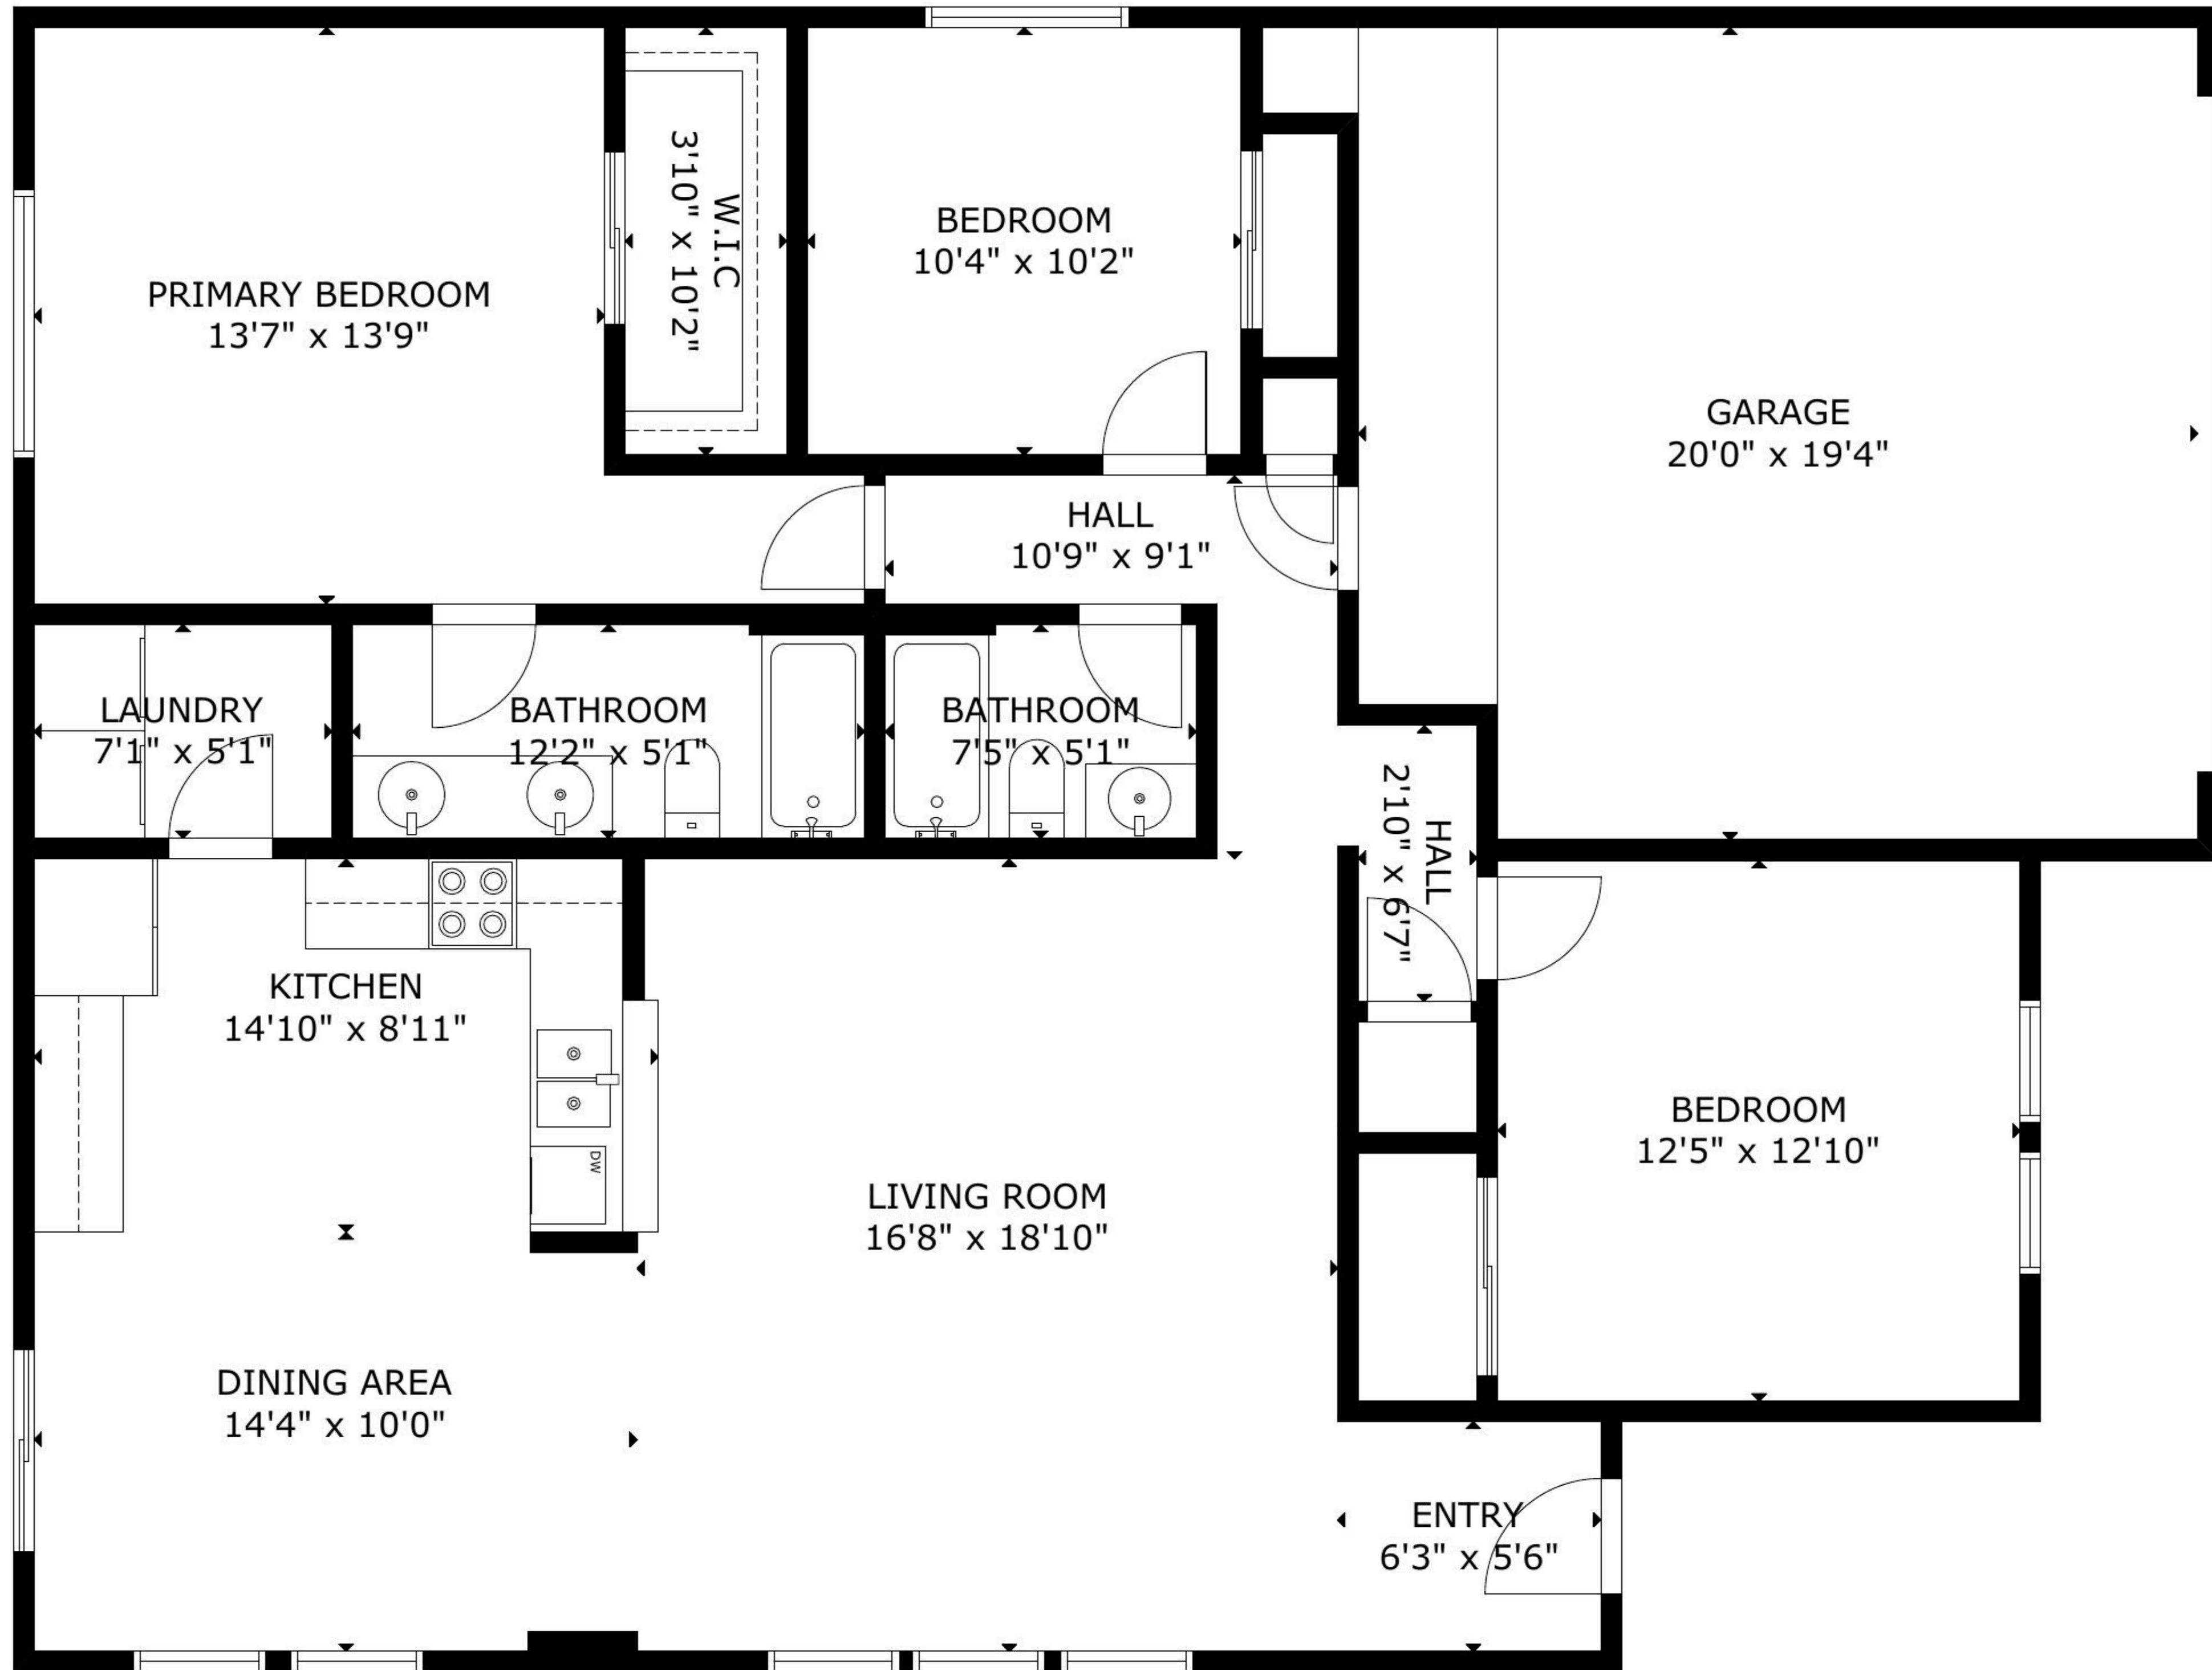

6823 La Rocca Rd NW

GROSS EXTERNAL AREA

TOTAL: 1,536 sq ft

FLOOR 1: 1,536 sq ft

EXCLUDED AREAS: GARAGE: 380 sq ft

SIZE AND DIMENSIONS ARE APPROXIMATE, ACTUAL MAY VARY