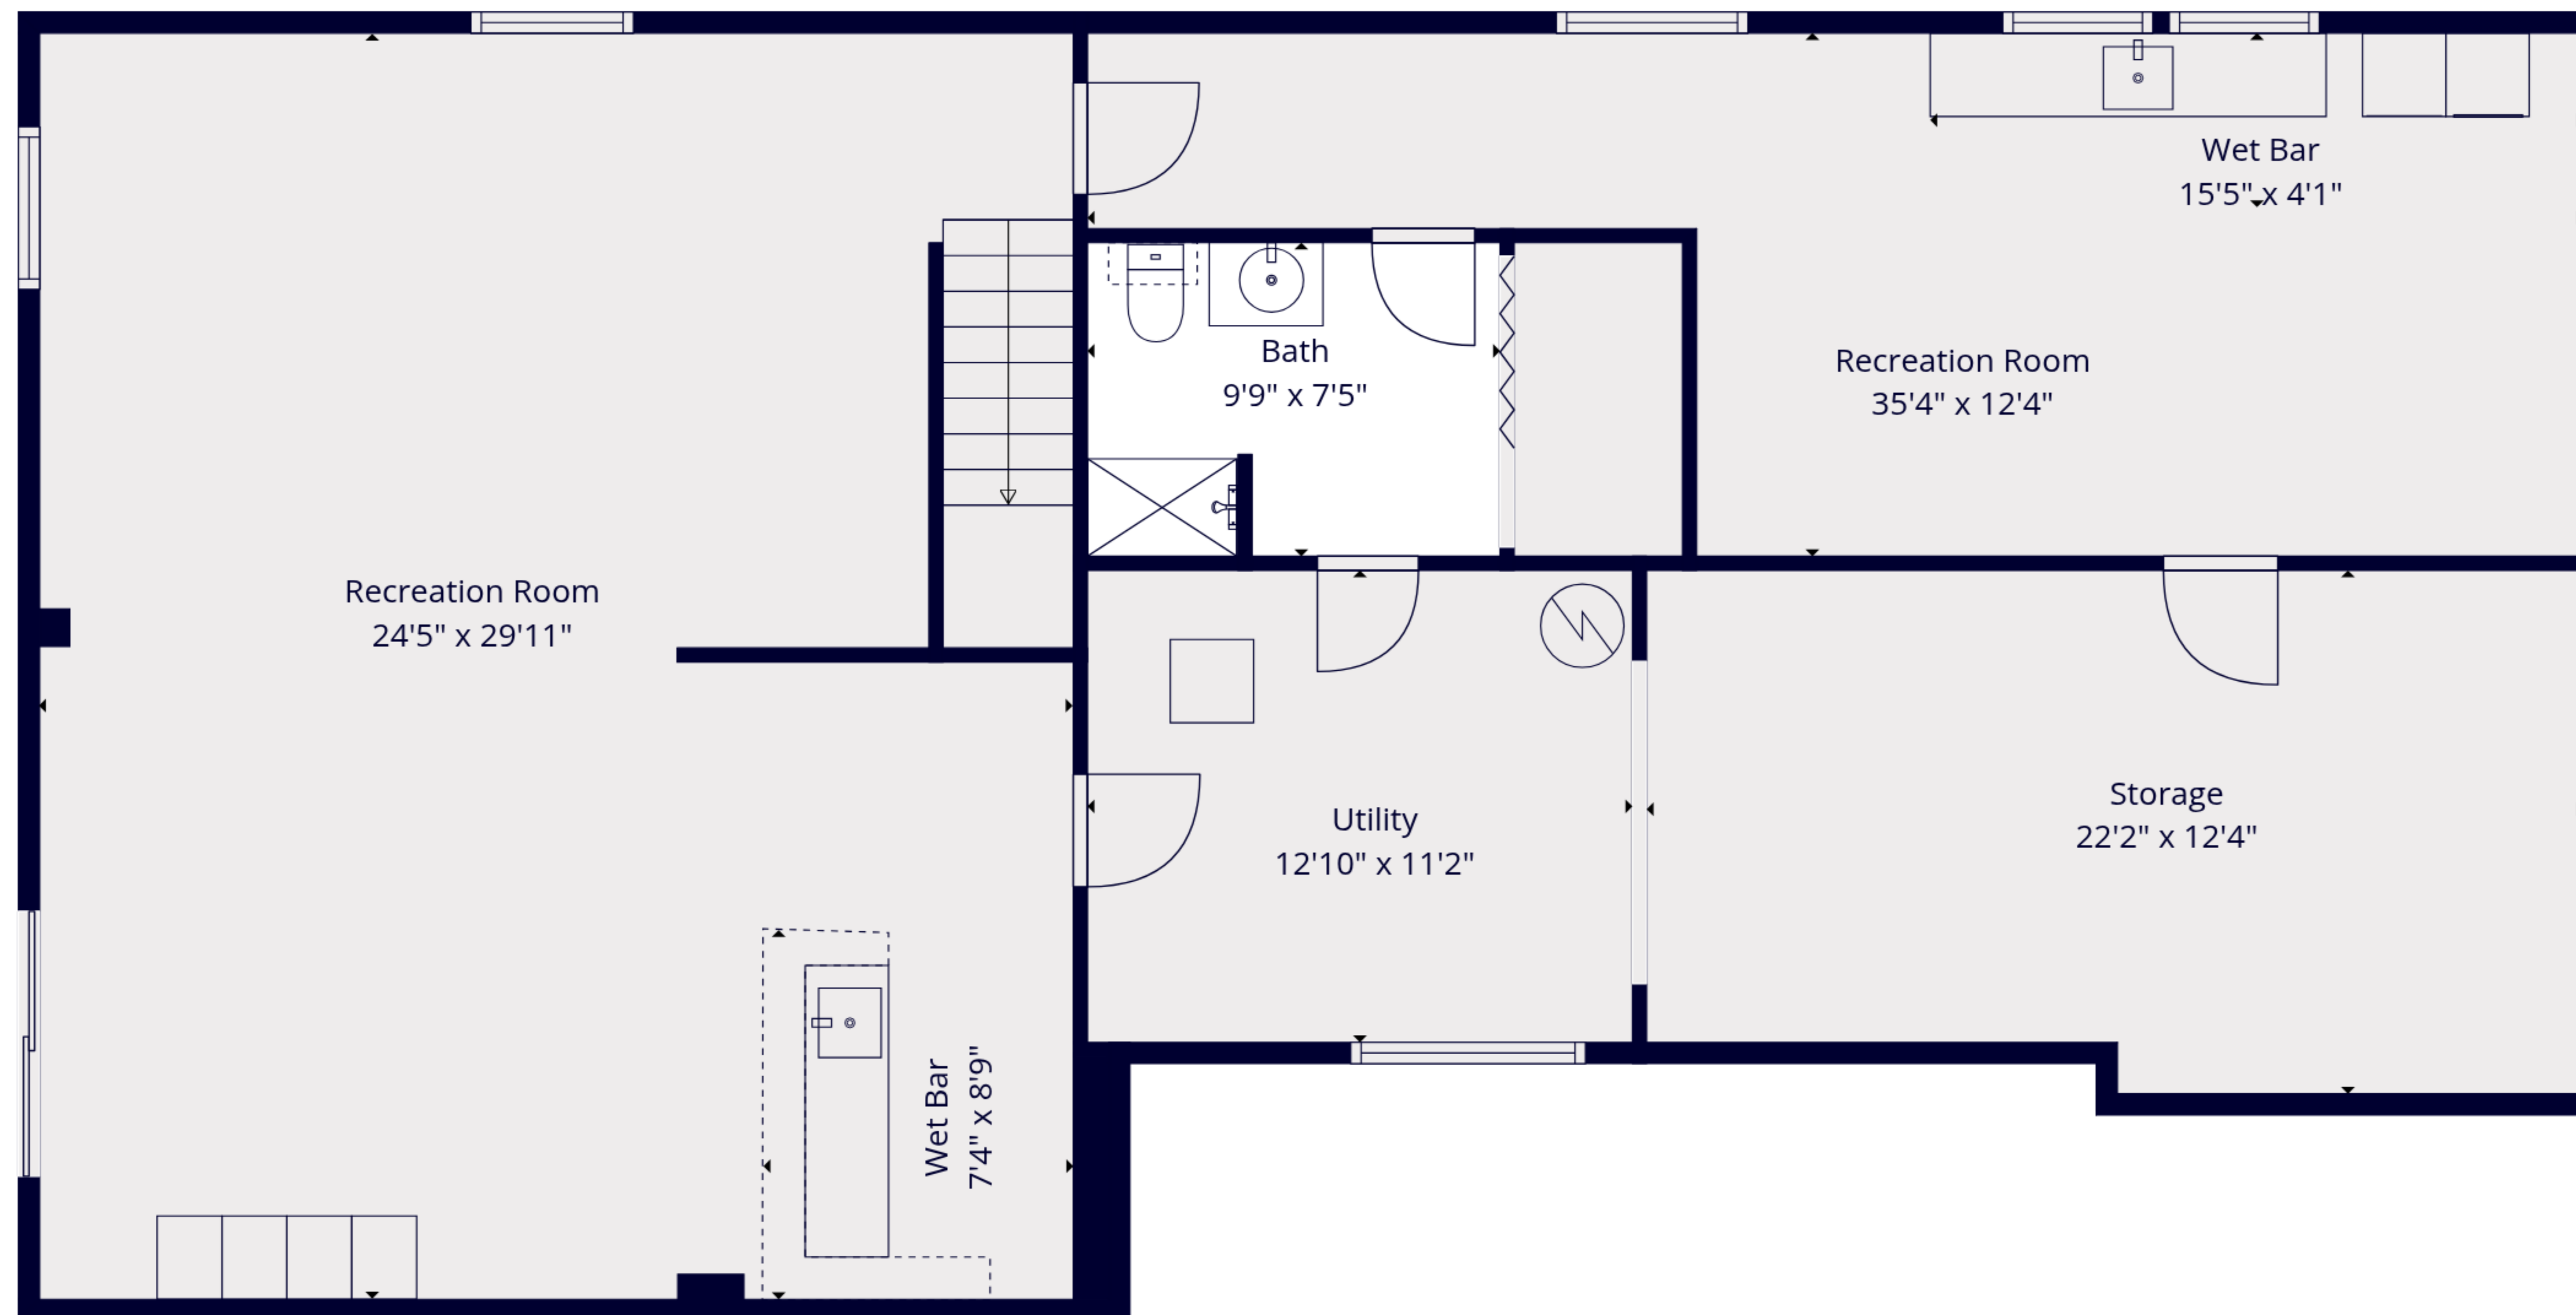

TOTAL: 2774 sq. ft
 1st floor: 1192 sq. ft, 2nd floor: 1582 sq. ft
 EXCLUDED AREAS: STORAGE: 265 sq. ft, UTILITY: 144 sq. ft, GARAGE: 311 sq. ft,
 WALLS: 212 sq. ft

TOTAL: 2774 sq. ft

1st floor: 1192 sq. ft, 2nd floor: 1582 sq. ft

EXCLUDED AREAS: STORAGE: 265 sq. ft, UTILITY: 144 sq. ft, GARAGE: 311 sq. ft,
WALLS: 212 sq. ft

2nd Floor

1st Floor

TOTAL: 2774 sq. ft
 1st floor: 1192 sq. ft, 2nd floor: 1582 sq. ft
 EXCLUDED AREAS: STORAGE: 265 sq. ft, UTILITY: 144 sq. ft, GARAGE: 311 sq. ft,
 WALLS: 212 sq. ft