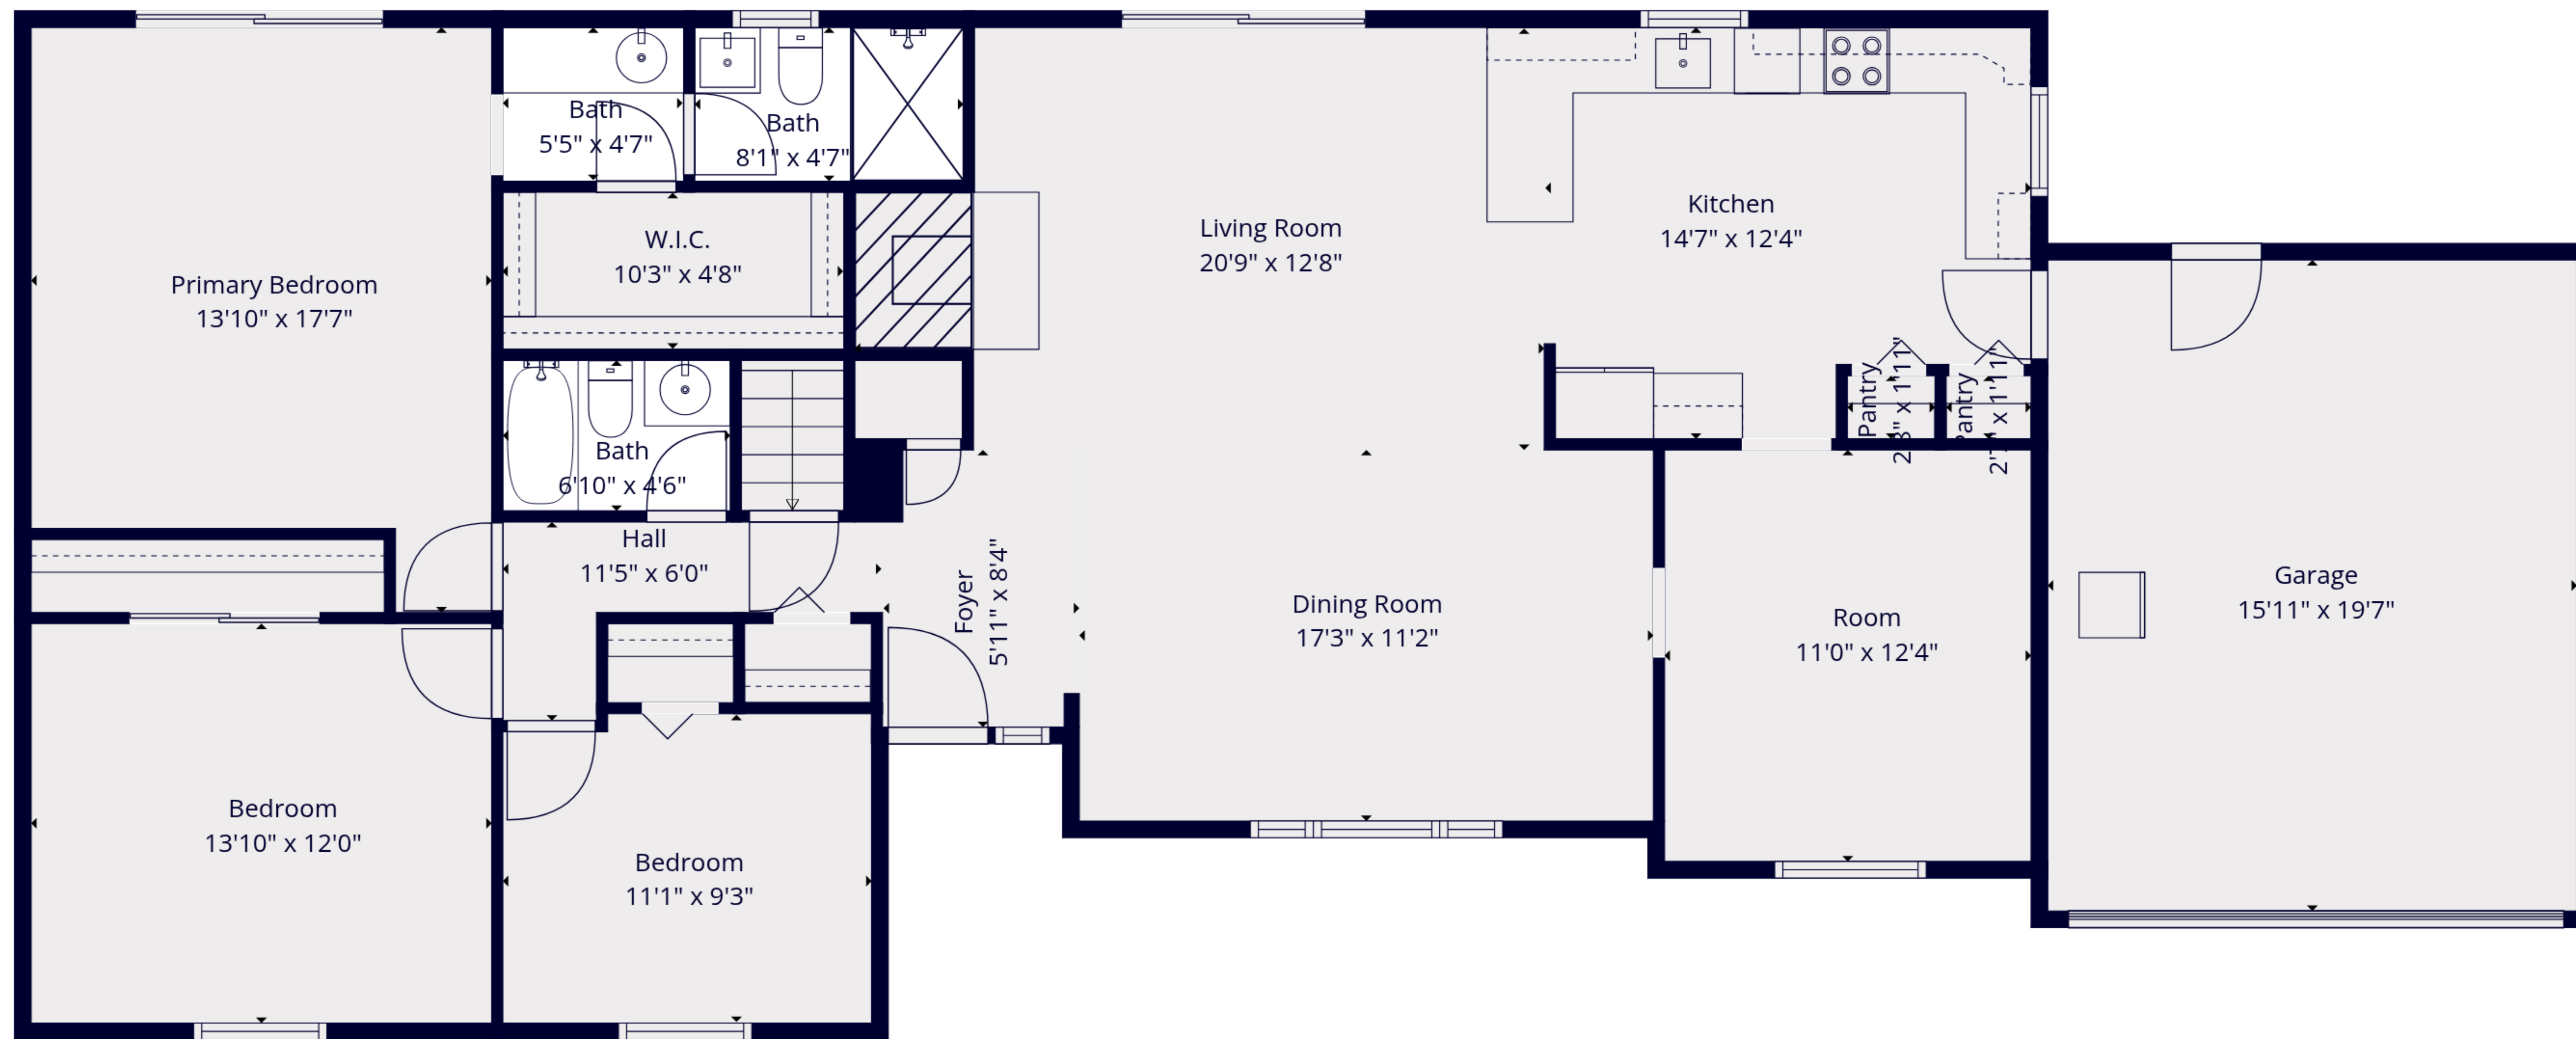

TOTAL: 2774 sq. ft
 1st floor: 1192 sq. ft, 2nd floor: 1582 sq. ft
 EXCLUDED AREAS: STORAGE: 265 sq. ft, UTILITY: 144 sq. ft, GARAGE: 311 sq. ft,
 WALLS: 212 sq. ft

TOTAL: 2774 sq. ft

1st floor: 1192 sq. ft, 2nd floor: 1582 sq. ft

EXCLUDED AREAS: STORAGE: 265 sq. ft, UTILITY: 144 sq. ft, GARAGE: 311 sq. ft,
WALLS: 212 sq. ft

2nd Floor

1st Floor

TOTAL: 2774 sq. ft
 1st floor: 1192 sq. ft, 2nd floor: 1582 sq. ft
 EXCLUDED AREAS: STORAGE: 265 sq. ft, UTILITY: 144 sq. ft, GARAGE: 311 sq. ft,
 WALLS: 212 sq. ft