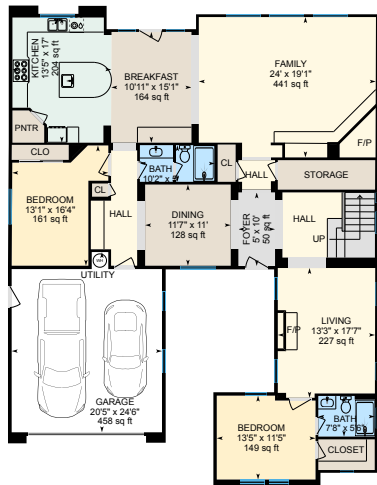

Erin Custer - REALTOR®

PMZ Real Estate

209-380-2142

Erinmcuster@outlook.com

1st Floor

Finished Area 2223.53 sq ft

2nd Floor

Finished Area 2008.28 sq ft

Site Plan

1144 Clearwater Creek Blvd, Manteca, CA

For illustrative purposes only. All reported dimensions, property sizes and floor areas are approximate and subject to independent verification. To the extent permitted by law, no warranty is made as to accuracy or completeness, and no liability will be accepted for any errors or omissions.