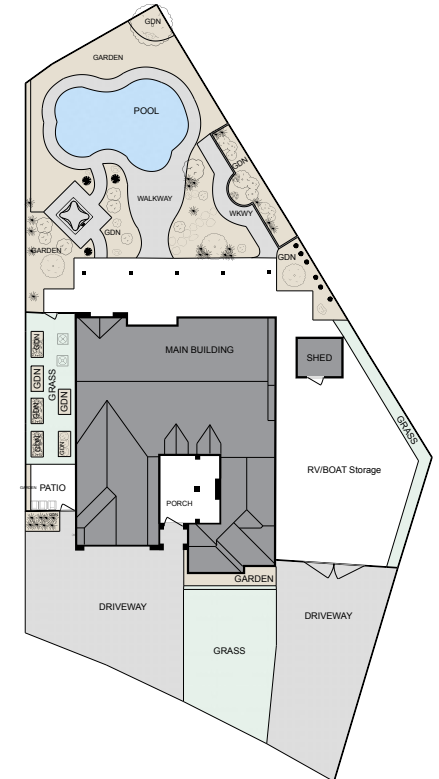

Erin Custer - REALTOR®

PMZ Real Estate

209-380-2142

Erinmcuster@outlook.com

1st Floor

Finished Area 2223.53 sq ft

2nd Floor

Finished Area 2008.28 sq ft

Site Plan

1144 Clearwater Creek Blvd, Manteca, CA

For illustrative purposes only. All reported dimensions, property sizes and floor areas are approximate and subject to independent verification. To the extent permitted by law, no warranty is made as to accuracy or completeness, and no liability will be accepted for any errors or omissions.