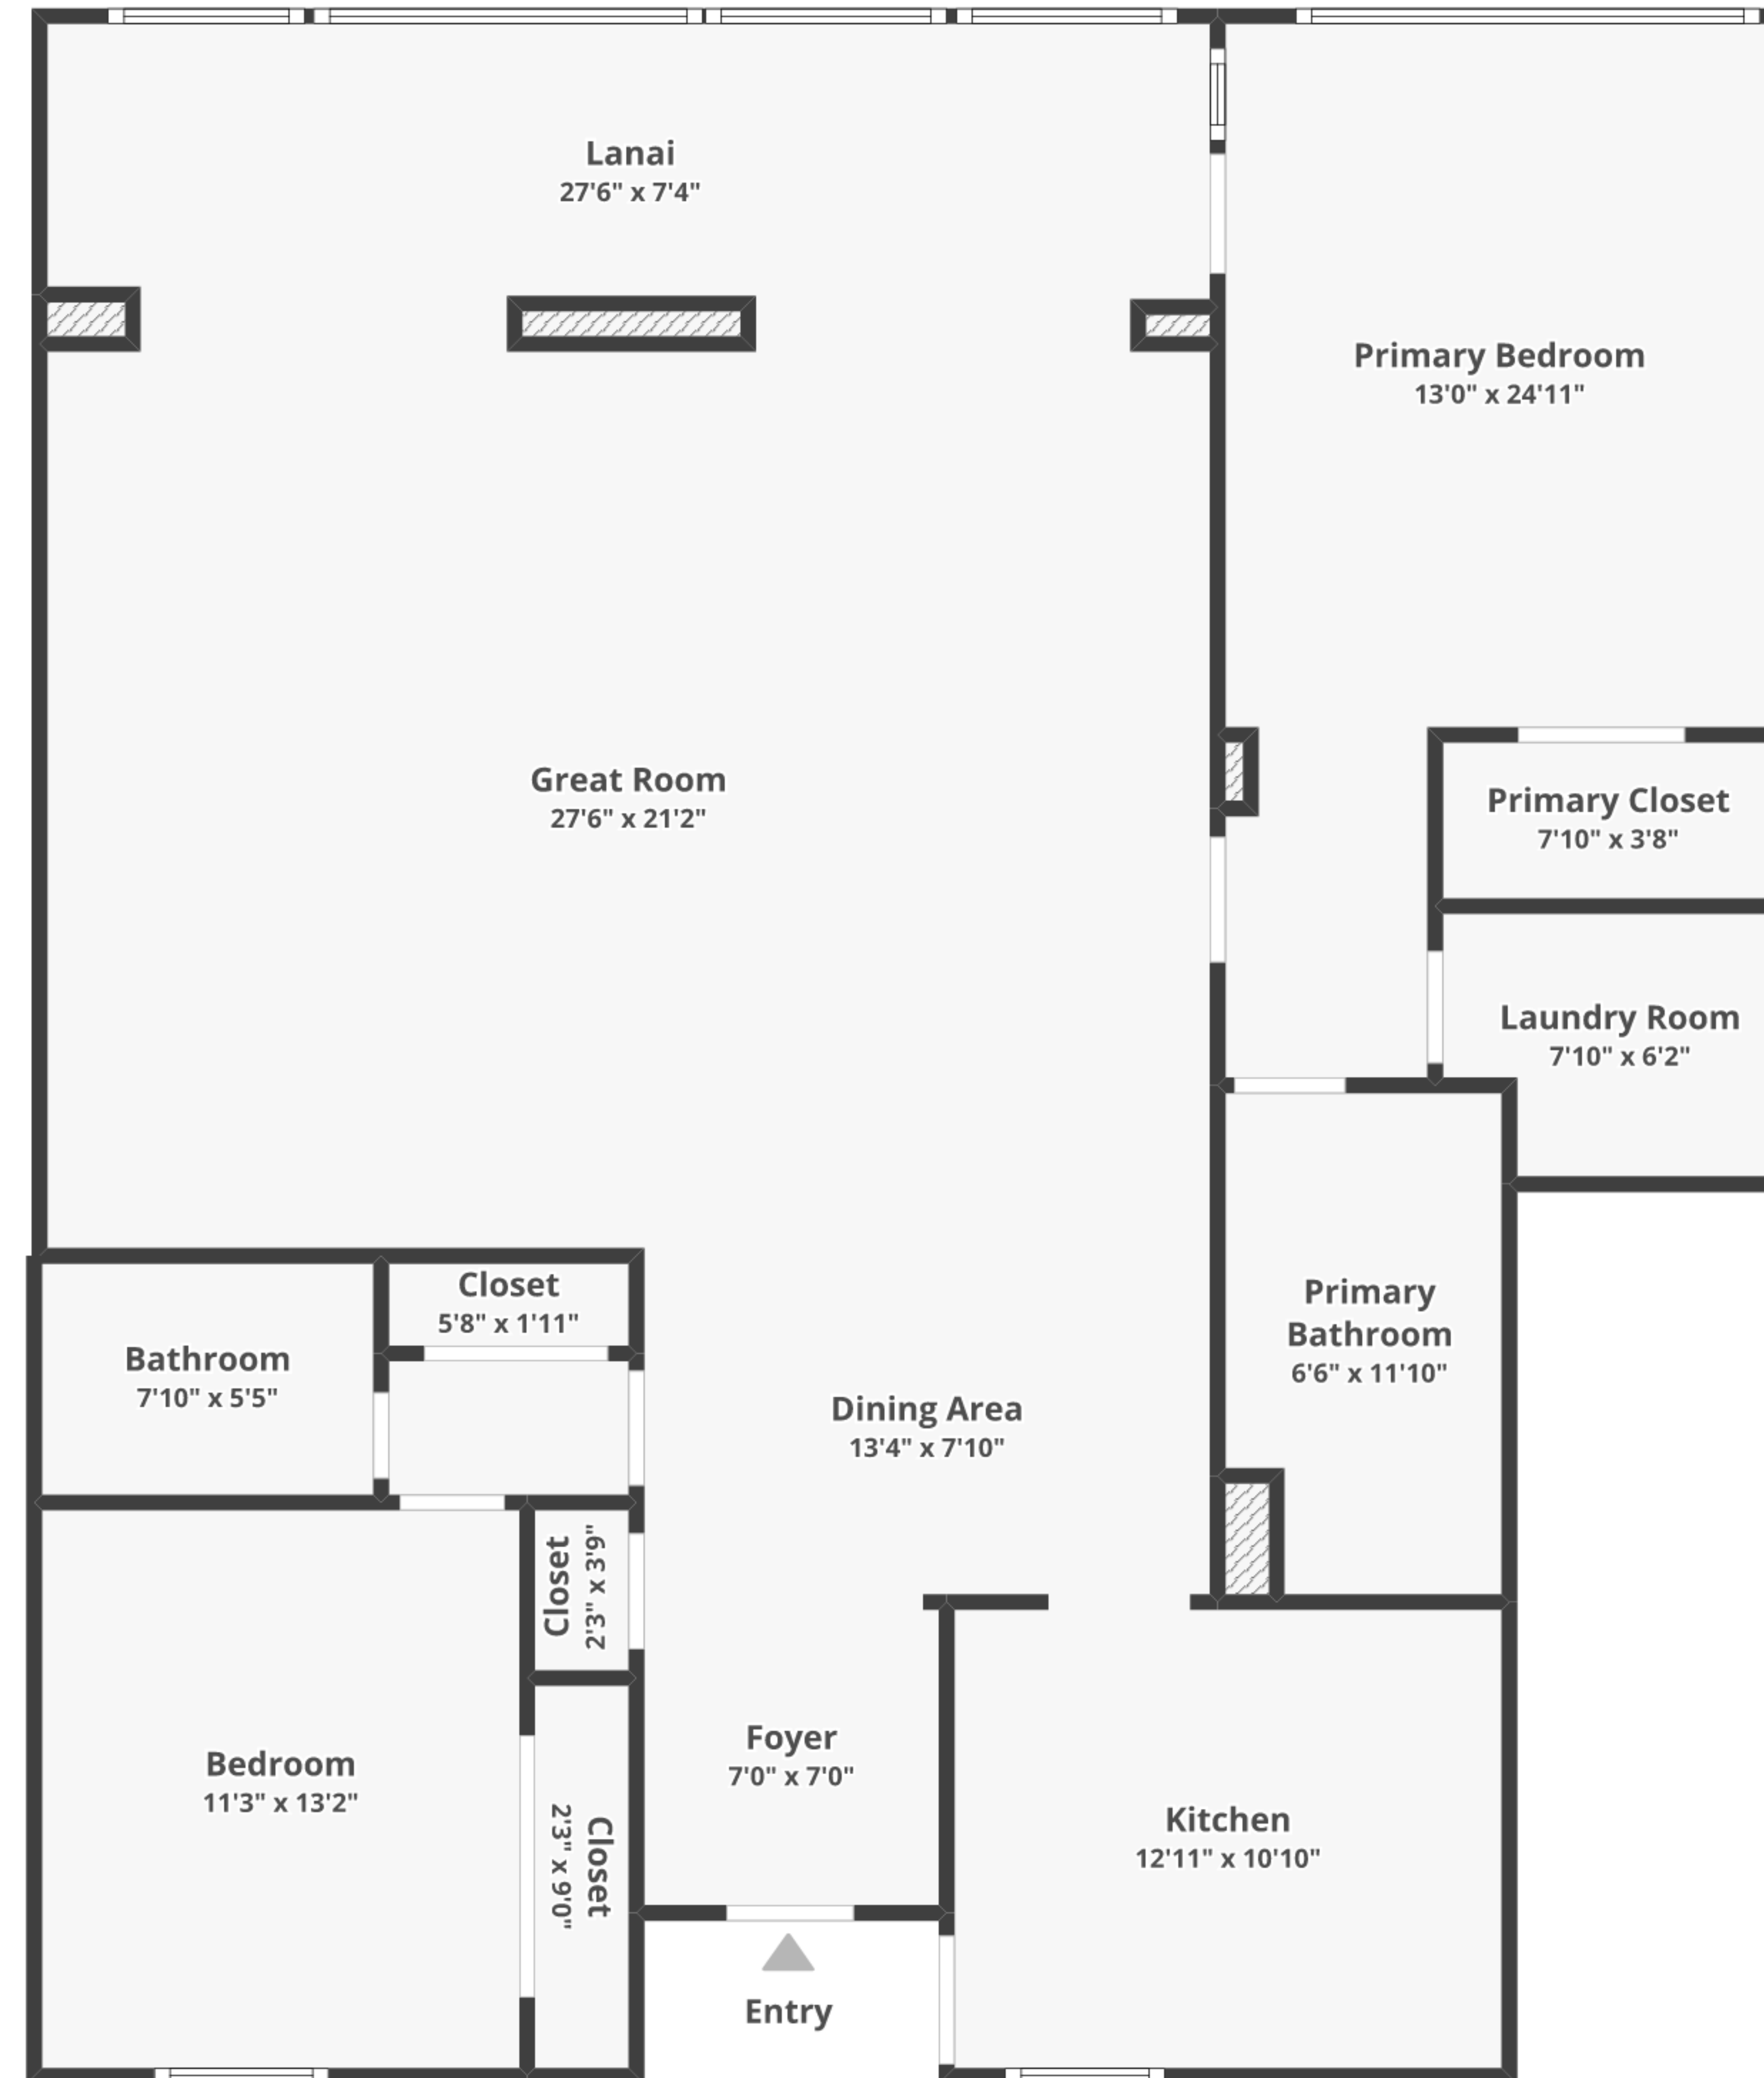

# 6140 Midnight Pass Rd, Sarasota, FL 34242

Total finished area: ~1,735.95 sq. ft.

## Floor 1

Finished area: ~1,735.95 sq. ft.