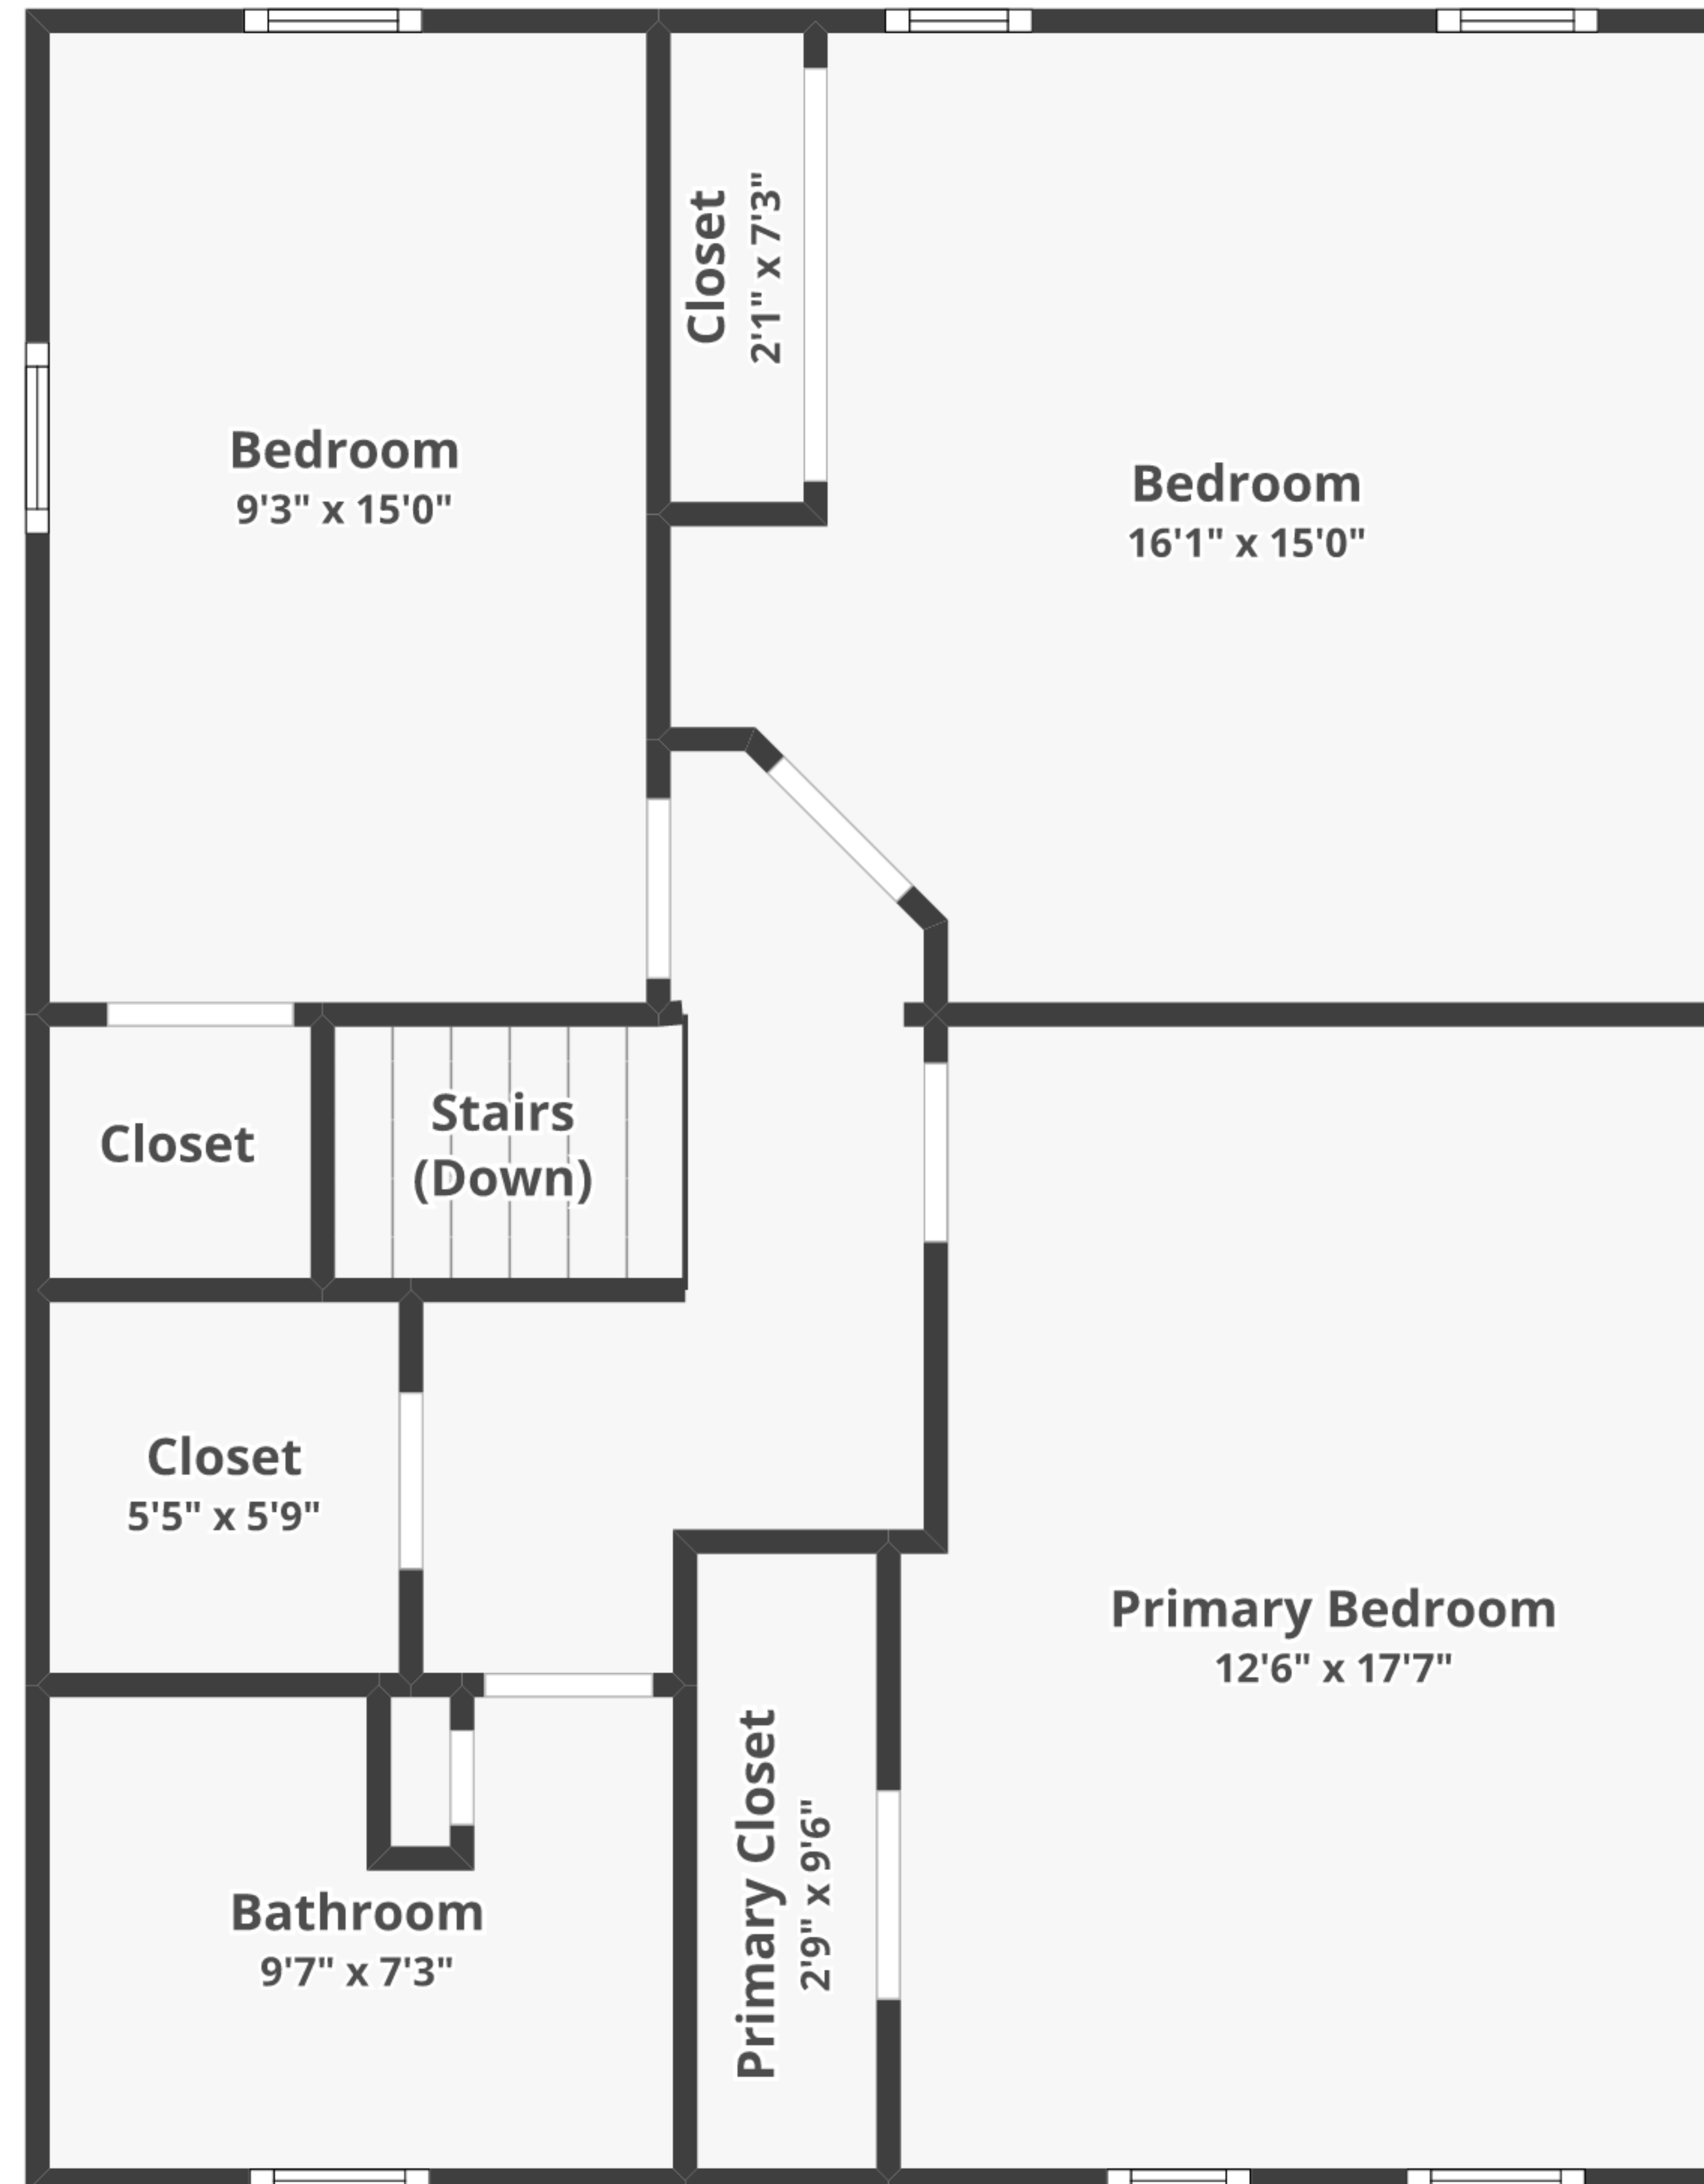

# 439 Main St, Oley, PA 19547

Total finished area: ~1,596.59 sq. ft.

Total unfinished area: ~0 sq. ft.

## Floor 2

Finished area: ~800.4 sq. ft.

Unfinished area: ~0 sq. ft.