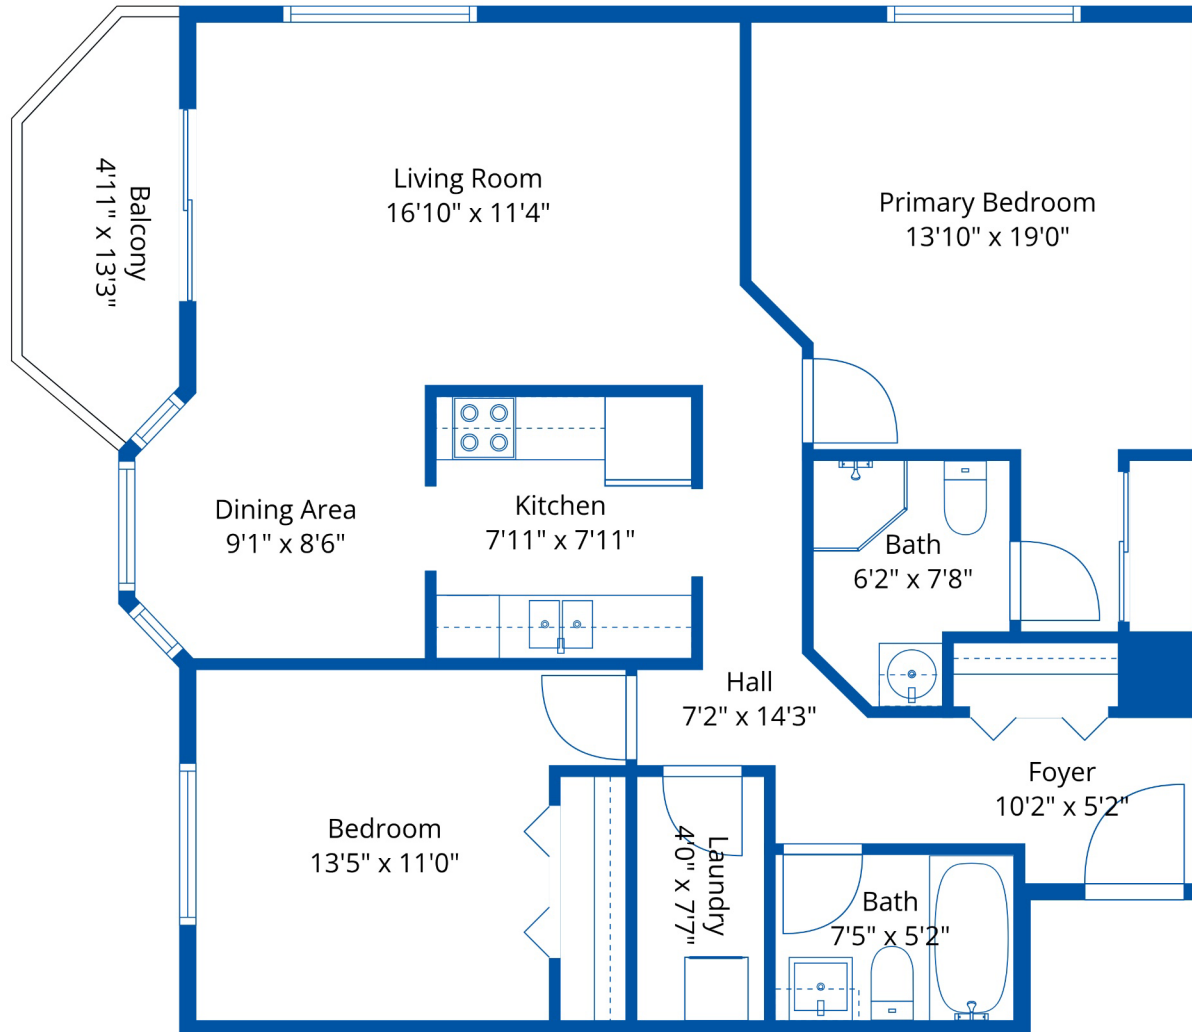

210-45222 Watson Rd

Crystal De Jager Personal Real Estate Corporation

604-858-7179

crystalcdejager@gmail.com

Estimated Areas:

Main Floor: 994 sq. ft

Total: 994 Sq. Ft