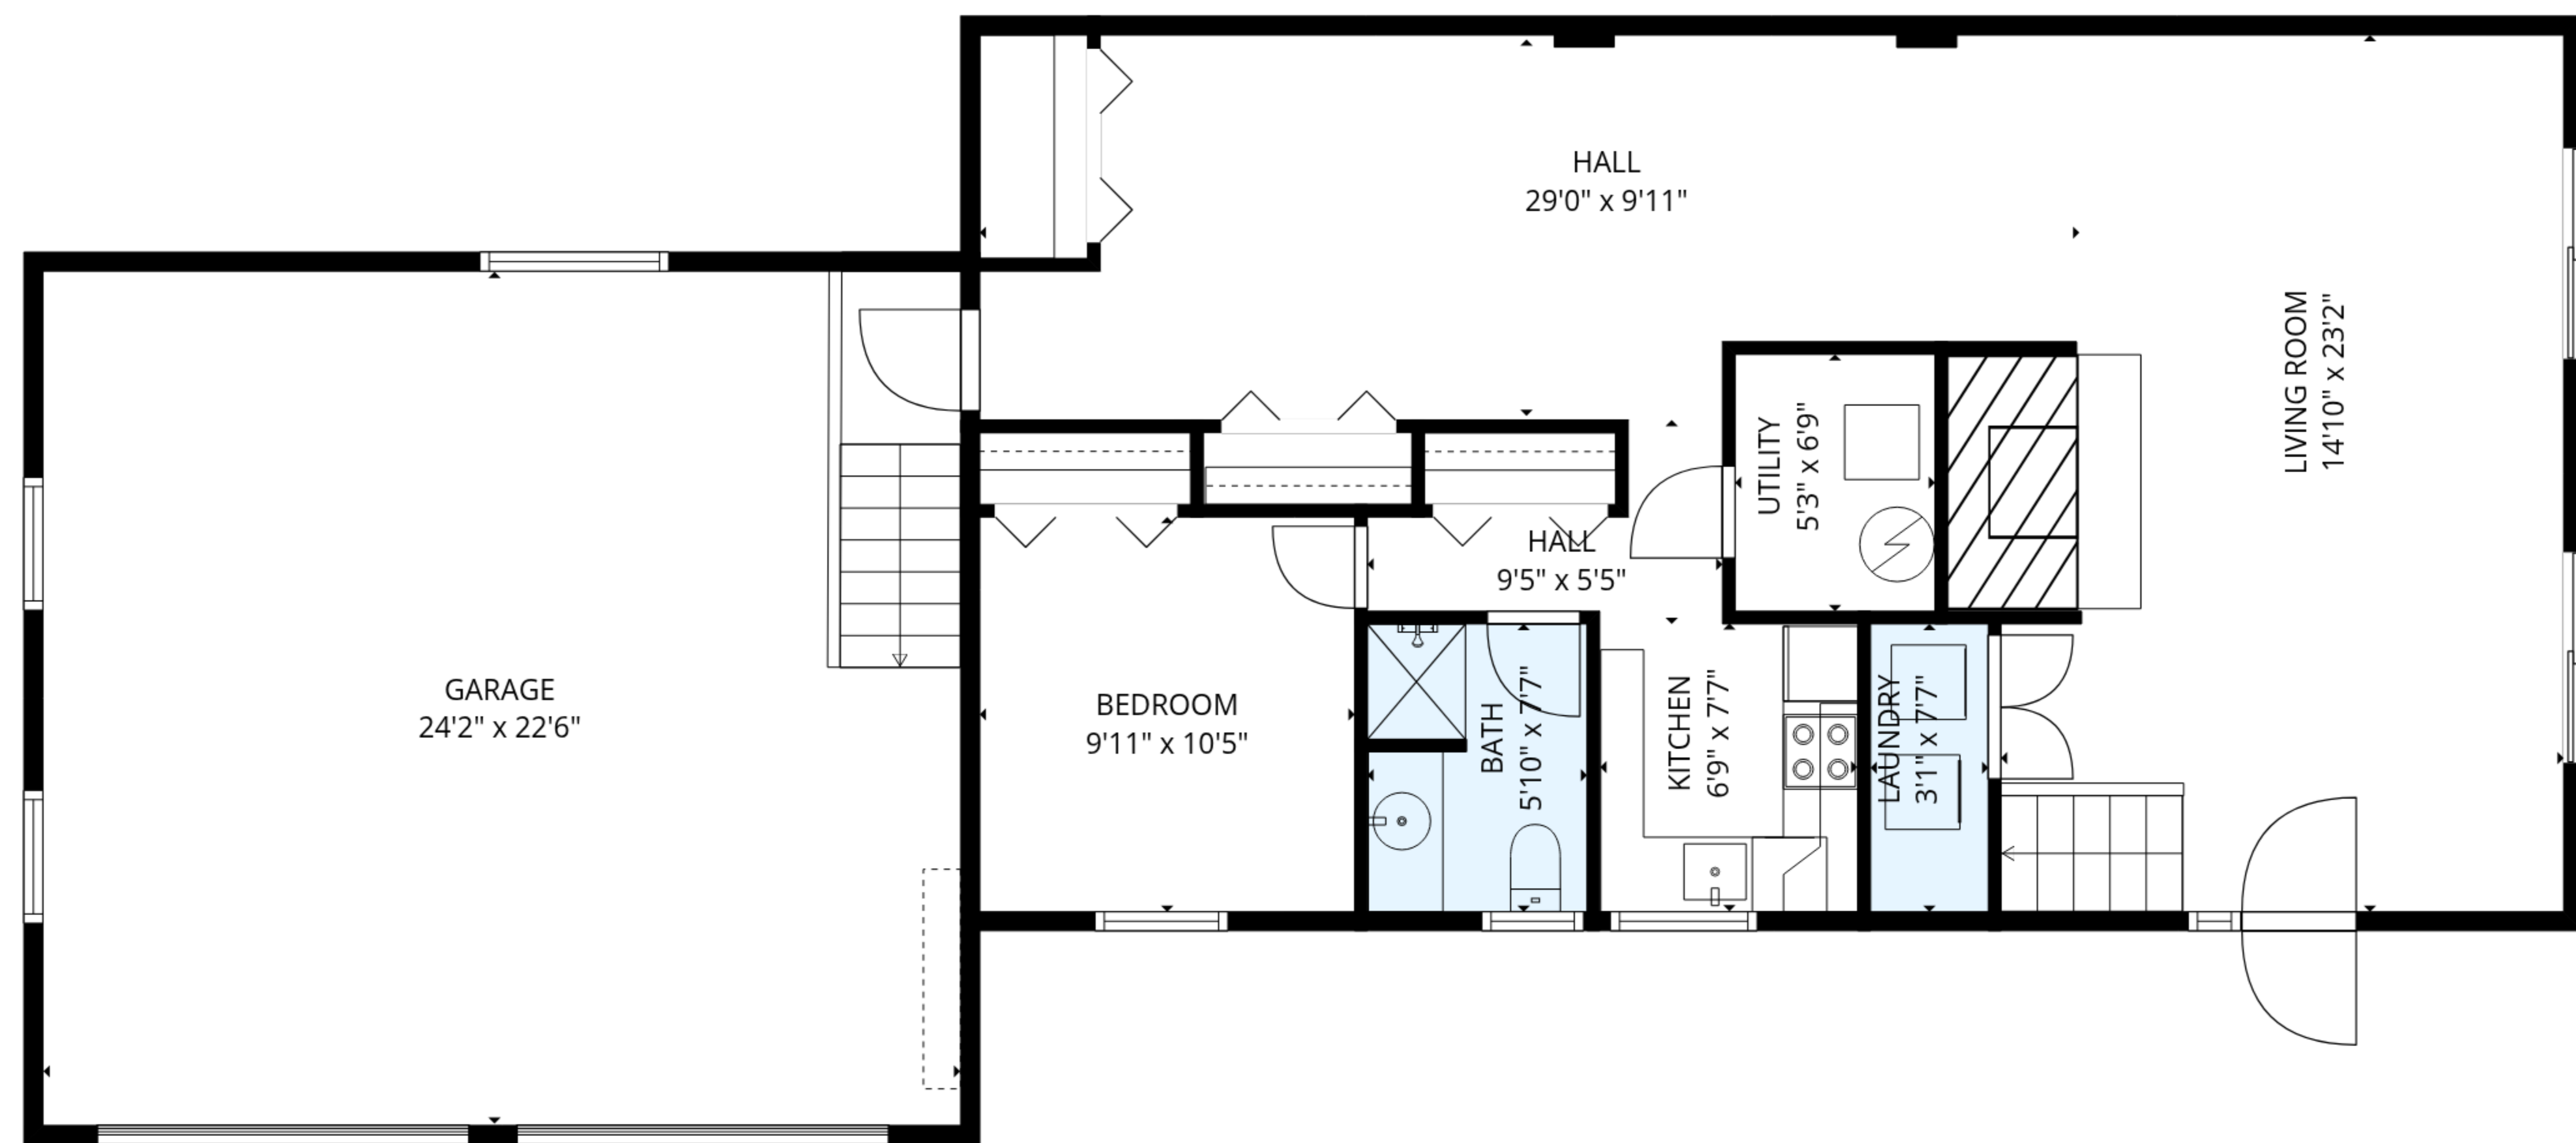

TOTAL: 1900 sq. ft
 1st floor: 932 sq. ft, 2nd floor: 968 sq. ft
 EXCLUDED AREAS: UTILITY: 36 sq. ft, GARAGE: 547 sq. ft, DECK: 592 sq. ft,
 WALLS: 171 sq. ft

MEASUREMENTS ARE DEEMED RELIABLE BUT ARE NOT GUARANTEED.