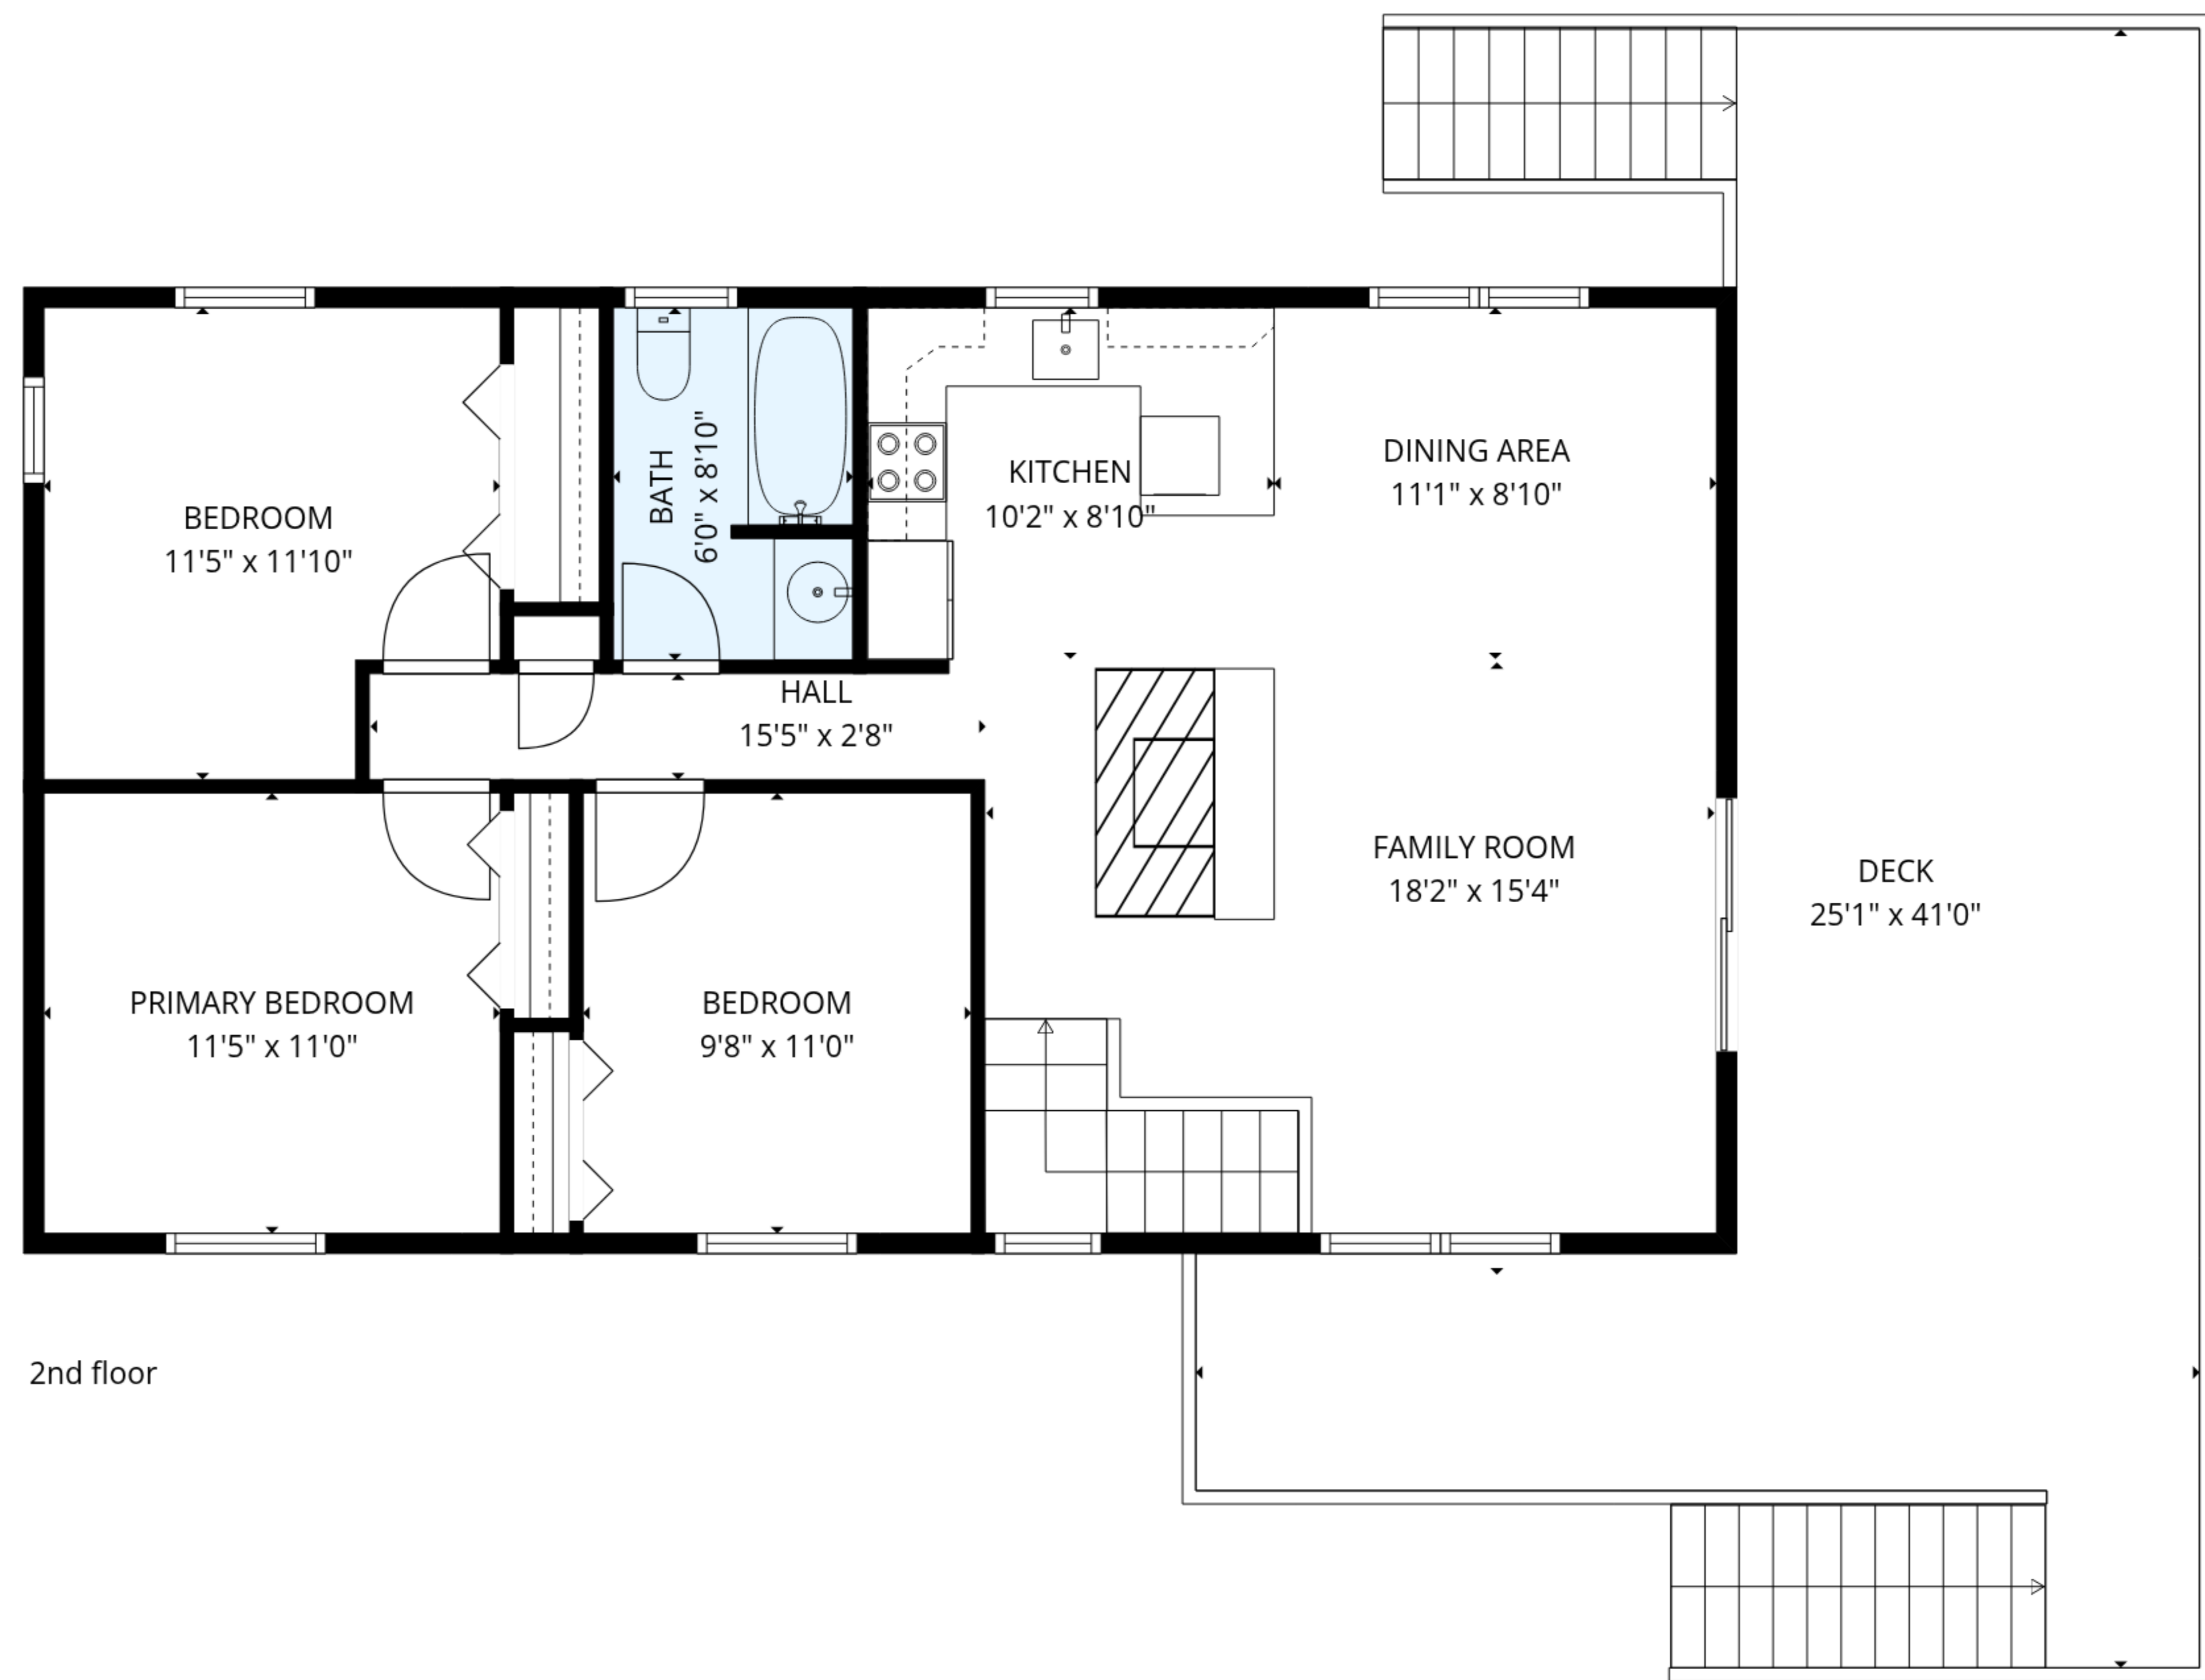

TOTAL: 1900 sq. ft
 1st floor: 932 sq. ft, 2nd floor: 968 sq. ft
 EXCLUDED AREAS: UTILITY: 36 sq. ft, GARAGE: 547 sq. ft, DECK: 592 sq. ft,
 WALLS: 171 sq. ft

MEASUREMENTS ARE DEEMED RELIABLE BUT ARE NOT GUARANTEED.