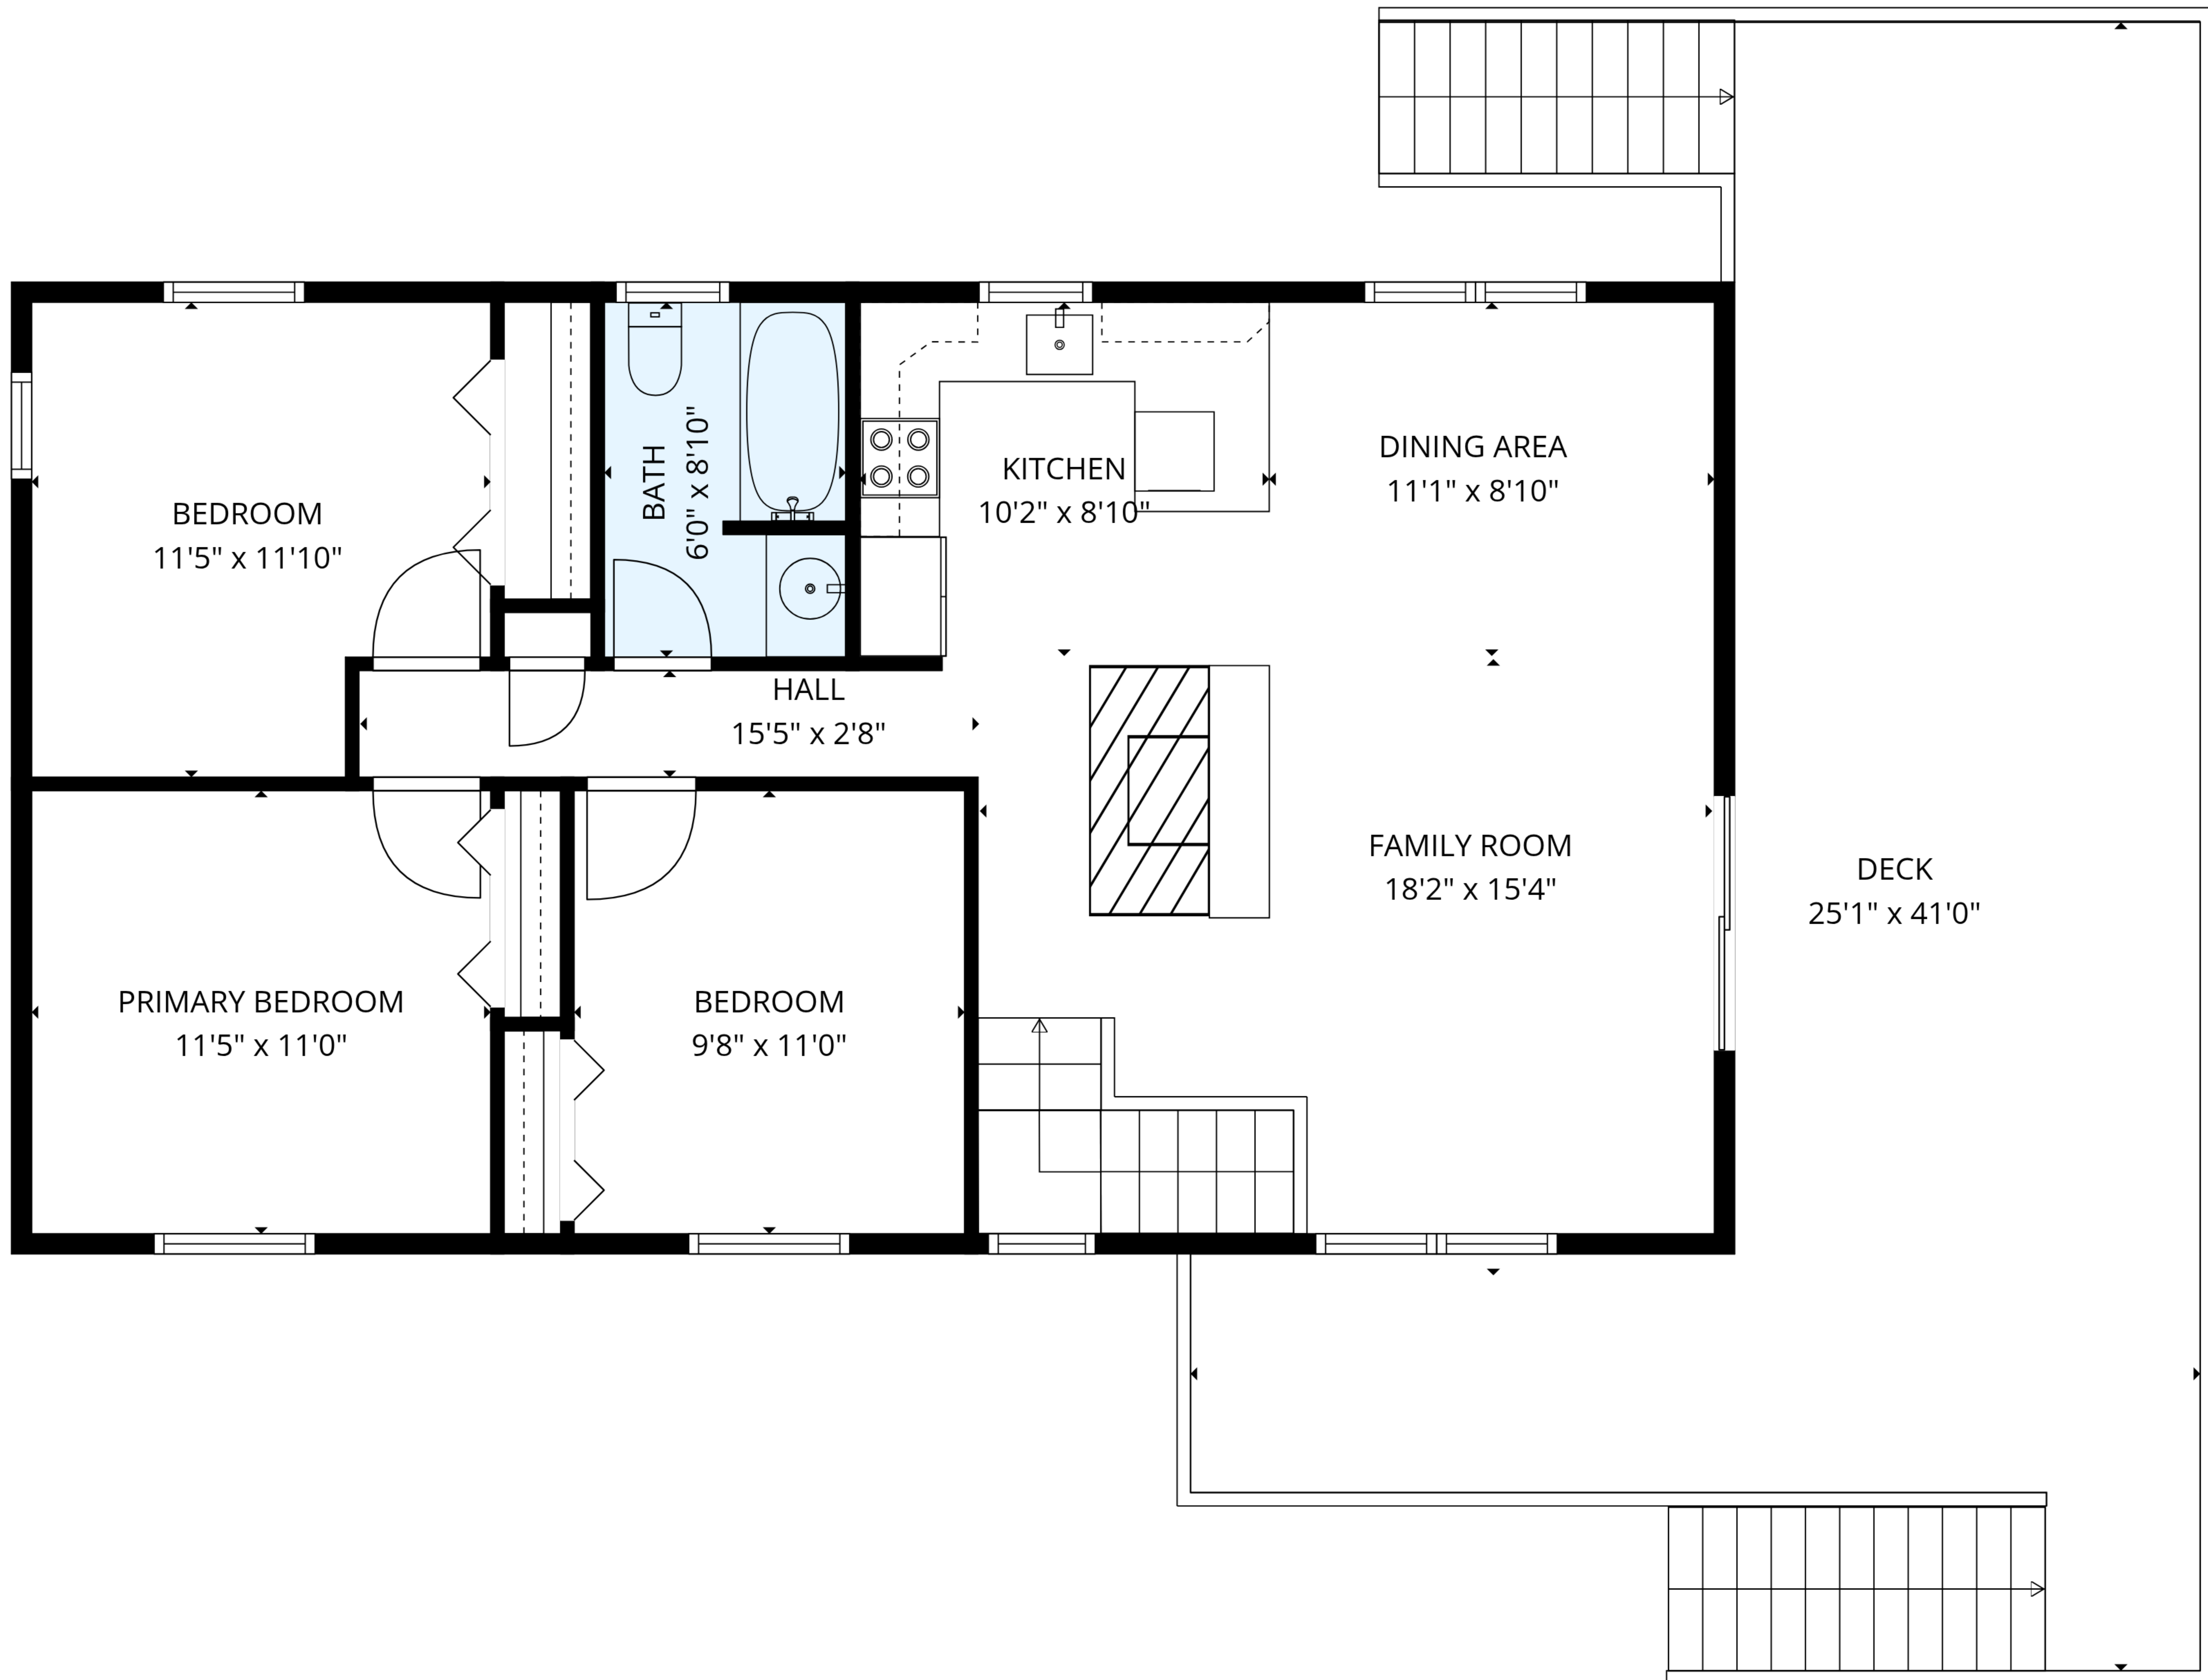

TOTAL: 1900 sq. ft
 1st floor: 932 sq. ft, 2nd floor: 968 sq. ft
 EXCLUDED AREAS: UTILITY: 36 sq. ft, GARAGE: 547 sq. ft, DECK: 592 sq. ft,
 WALLS: 171 sq. ft

MEASUREMENTS ARE DEEMED RELIABLE BUT ARE NOT GUARANTEED.