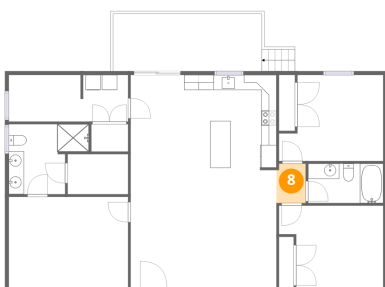

8 Floor 1 - Hall

Dimensions: 3'10" x 5'2"
Area: 20 sq. ft
Counted as living area: Yes

Heated: Yes
Finished: Yes
Enclosed: Yes
Contiguous: Yes
Permitted: Yes
Wet space: No
Addition: No
Conversion: No