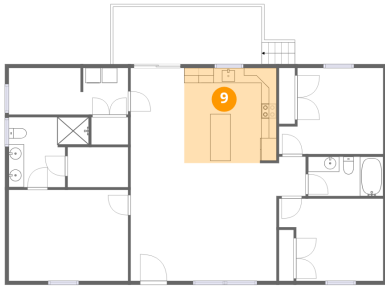

9 Floor 1 - Kitchen

Dimensions: 12'1" x 12'6"
Area: 151 sq. ft
Counted as living area: Yes

Heated: Yes
Finished: Yes
Enclosed: Yes
Contiguous: Yes
Permitted: Yes
Wet space: No
Addition: No
Conversion: No