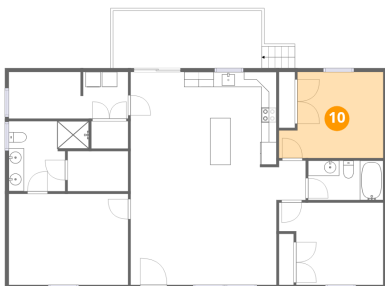

10 Floor 1 - Bedroom

Dimensions: 13'8" x 11'3"
Area: 155 sq. ft
Counted as living area: Yes

Heated: Yes
Finished: Yes
Enclosed: Yes
Contiguous: Yes
Permitted: Yes
Wet space: No
Addition: No
Conversion: No