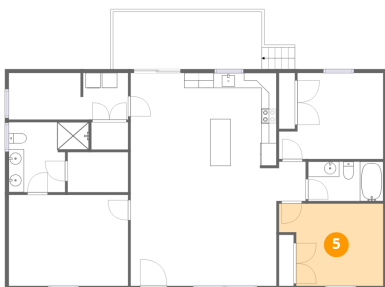

5 Floor 1 - Bedroom

Dimensions: 13'8" x 10'10"
Area: 148 sq. ft
Counted as living area: Yes

Heated: Yes
Finished: Yes
Enclosed: Yes
Contiguous: Yes
Permitted: Yes
Wet space: No
Addition: No
Conversion: No