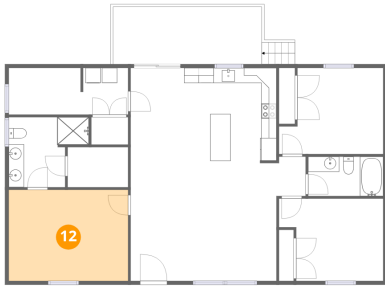

12 Floor 1 - Primary Bedroom

Dimensions: 15'8" x 12'0"
Area: 188 sq. ft
Counted as living area: Yes

Heated: Yes
Finished: Yes
Enclosed: Yes
Contiguous: Yes
Permitted: Yes
Wet space: No
Addition: No
Conversion: No