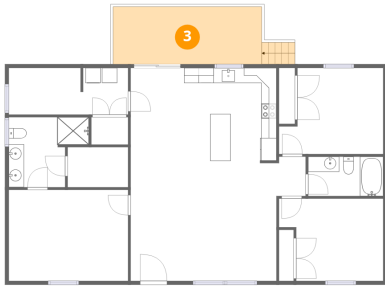

Home data report

**26165 Ohnmacht Ln,Georgetown,DE,US**

#		Dimensions	sqft	Counted as living area
12	Primary Bedroom	15'8" x 12'0"	188 sq. ft	Yes
13	Dining Area	7'1" x 12'6"	88 sq. ft	Yes

## 1 Floor 1 - Laundry

Dimensions: 15'8" x 6'1"  
Area: 95 sq. ft  
Counted as living area: Yes

Heated: Yes  
Finished: Yes  
Enclosed: Yes  
Contiguous: Yes  
Permitted: Yes  
Wet space: No  
Addition: No  
Conversion: No

### 3 Floor 1 - Deck

Dimensions: 19'6" x 7'6"  
Area: 147 sq. ft  
Counted as living area: No

Heated: No  
Finished: No  
Enclosed: No  
Contiguous: Yes  
Permitted: Yes  
Wet space: No  
Addition: No  
Conversion: No