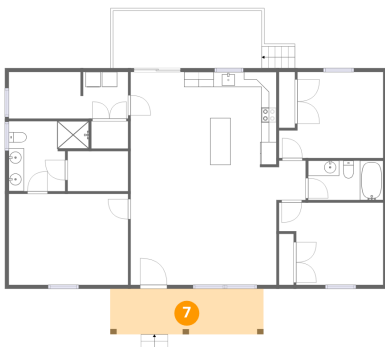

### 4 Floor 1 - W.I.C.

Dimensions: 7'11" x 5'3"  
Area: 42 sq. ft  
Counted as living area: Yes

Heated: Yes  
Finished: Yes  
Enclosed: Yes  
Contiguous: Yes  
Permitted: Yes  
Wet space: No  
Addition: No  
Conversion: No

### 5 Floor 1 - Bedroom

Dimensions: 13'8" x 10'10"  
Area: 148 sq. ft  
Counted as living area: Yes

Heated: Yes  
Finished: Yes  
Enclosed: Yes  
Contiguous: Yes  
Permitted: Yes  
Wet space: No  
Addition: No  
Conversion: No

### 7 Floor 1 - Porch

Dimensions: 20'2" x 6'0"  
Area: 121 sq. ft  
Counted as living area: No

Heated: No  
Finished: No  
Enclosed: No  
Contiguous: Yes  
Permitted: Yes  
Wet space: No  
Addition: No  
Conversion: No