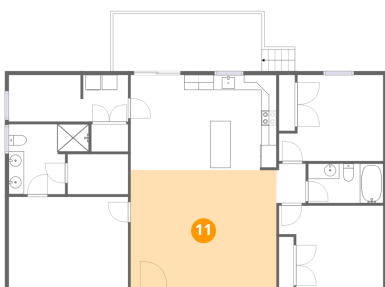

11 Floor 1 - Living Room

Dimensions: 19'2" x 15'5"
Area: 295 sq. ft
Counted as living area: Yes

Heated: Yes
Finished: Yes
Enclosed: Yes
Contiguous: Yes
Permitted: Yes
Wet space: No
Addition: No
Conversion: No