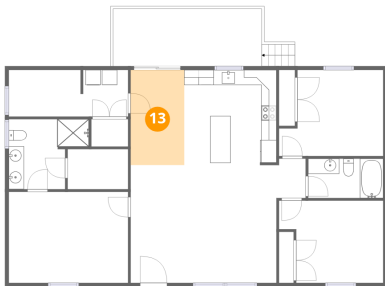

13 Floor 1 - Dining Area

Dimensions: 7'1" x 12'6"
Area: 88 sq. ft
Counted as living area: Yes

Heated: Yes
Finished: Yes
Enclosed: Yes
Contiguous: Yes
Permitted: Yes
Wet space: No
Addition: No
Conversion: No