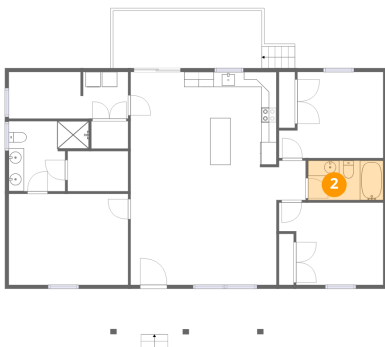

2 Floor 1 - Bath

Dimensions: 9'10" x 5'2"
Area: 51 sq. ft
Counted as living area: Yes

Heated: Yes
Finished: Yes
Enclosed: Yes
Contiguous: Yes
Permitted: Yes
Wet space: Yes
Addition: No
Conversion: No